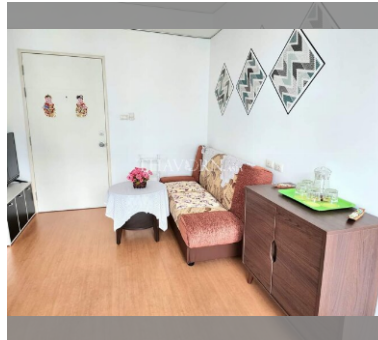

Condo for sale 1 bedroom 45 m² in Lumpini Seaview Jomtien, Pattaya

฿ 3,100,000

UNIT PARAMETERS:

UID	FS-240480
quota	foreign quota
type	1 bedroom
size	45m²
floor	28
view	sea view
quality	not chosen
transfer fee payer	Seller 50 / Buyer 50

PROJECT PARAMETERS:

district	Jomtien
buildings	2
floors	30
built in	2014

FACILITIES:

General information: highrise, meters to beach: 400, multy-level parking.

Swimming pool: swimming pool.

Chill zone: chill zone, garden.

Health zone: gym.

Other: kids playgarden, CCTV, security.