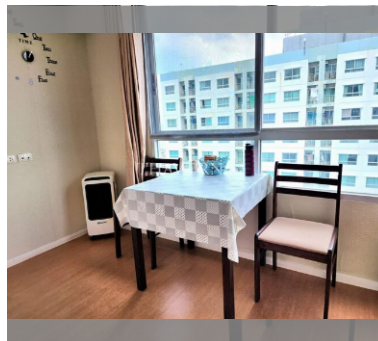

Condo for sale 1 bedroom 45 m² in Lumpini Seaview Jomtien, Pattaya

฿ 3,100,000

UNIT PARAMETERS:

UID	FS-240480
quota	foreign quota
type	1 bedroom
size	45m²
floor	28
view	sea view
quality	not chosen
transfer fee payer	Seller 50 / Buyer 50

PROJECT PARAMETERS:

district	Jomtien
buildings	2
floors	30
built in	2014

FACILITIES:

General information: highrise, meters to beach: 400, multy-level parking.

Swimming pool: swimming pool.

Chill zone: chill zone, garden.

Health zone: gym.

Other: kids playgarden, CCTV, security.