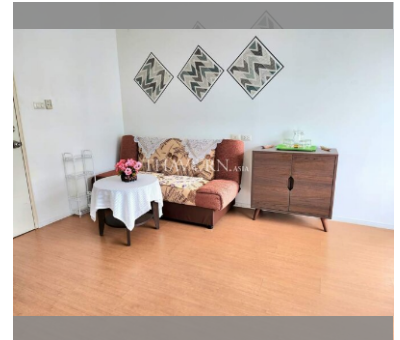

Condo for sale 1 bedroom 45 m² in Lumpini Seaview Jomtien, Pattaya

฿ 3,100,000

UNIT PARAMETERS:

UID	FS-240480
quota	foreign quota
type	1 bedroom
size	45m²
floor	28
view	sea view
quality	not chosen
transfer fee payer	Seller 50 / Buyer 50

PROJECT PARAMETERS:

district	Jomtien
buildings	2
floors	30
built in	2014

FACILITIES:

General information: highrise, meters to beach: 400, multy-level parking.

Swimming pool: swimming pool.

Chill zone: chill zone, garden.

Health zone: gym.

Other: kids playgarden, CCTV, security.