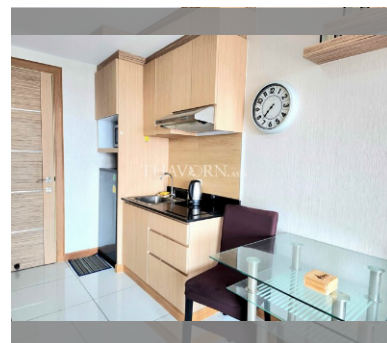

Condo for sale studio 28 m² in Whale Marina Condo, Pattaya

฿ 2,200,000

UNIT PARAMETERS:

UID	FS-240479
quota	company ownership
type	studio
size	28m²
floor	5
view	city view
quality	not chosen
transfer fee payer	Seller 50/ Buyer 50

PROJECT PARAMETERS:

district	Na Jomtien
buildings	3
floors	8
built in	2019
maintenance	฿ 15,120/year

FACILITIES:

General information: lowrise, meters to beach: 500, open parking, covered parking.

Swimming pool: swimming pool.

Chill zone: garden, barbeque areas.

Health zone: gym, sauna.

Other: CCTV, security.