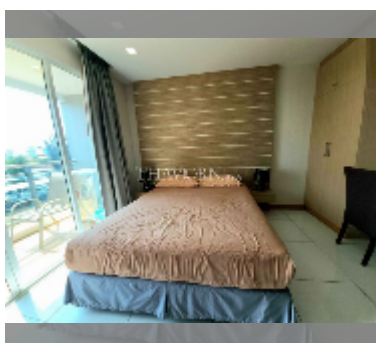

Condo for sale studio 28 m² in Whale Marina Condo, Pattaya

฿ 2,200,000

UNIT PARAMETERS:

UID	FS-240479
quota	company ownership
type	studio
size	28m²
floor	5
view	city view

PROJECT PARAMETERS:

district	Na Jomtien
buildings	3
floors	8
built in	2019
maintenance	฿ 15,120/year

FACILITIES:

General information: lowrise, meters to beach: 500, open parking, covered parking.

Swimming pool: swimming pool.

Chill zone: garden, barbeque areas.

Health zone: gym, sauna.

Other: CCTV, security.