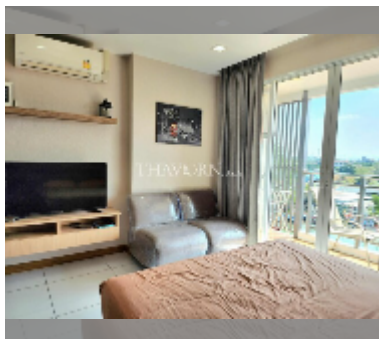

Condo for sale studio 28 m² in Whale Marina Condo, Pattaya

฿ 2,200,000

UNIT PARAMETERS:

UID	FS-240479
quota	company ownership
type	studio
size	28m²
floor	5
view	city view

PROJECT PARAMETERS:

district	Na Jomtien
buildings	3
floors	8
built in	2019
maintenance	฿ 15,120/year

FACILITIES:

General information: lowrise, meters to beach: 500, open parking, covered parking.

Swimming pool: swimming pool.

Chill zone: garden, barbeque areas.

Health zone: gym, sauna.

Other: CCTV, security.