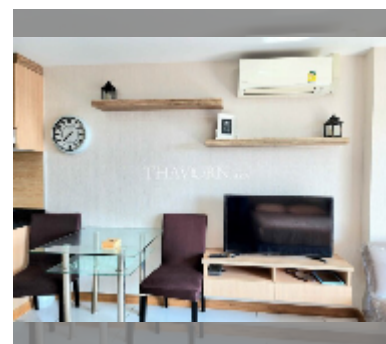

Condo for sale studio 28 m² in Whale Marina Condo, Pattaya

฿ 2,200,000

UNIT PARAMETERS:

UID	FS-240479
quota	company ownership
type	studio
size	28m²
floor	5
view	city view

PROJECT PARAMETERS:

district	Na Jomtien
buildings	3
floors	8
built in	2019
maintenance	฿ 15,120/year

FACILITIES:

General information: lowrise, meters to beach: 500, open parking, covered parking.

Swimming pool: swimming pool.

Chill zone: garden, barbeque areas.

Health zone: gym, sauna.

Other: CCTV, security.