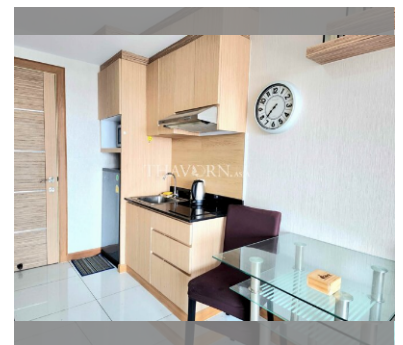

Condo for sale studio 28 m² in Whale Marina Condo, Pattaya

Discover the perfect blend of comfort and convenience with this charming studio apartment in the prestigious Whale Marina Condo, nestled in the serene neighborhood of Na Jomtien, Pattaya. Priced at an attractive 2,200,000, this cozy 28 m² flat offers a fantastic opportunity for both investors and those seeking a tranquil retreat. Located on the 5th floor of an 8-story building, this fully furnished studio is ready for you to move in and make it your own. The thoughtful layout maximizes space and functionality, providing a welcoming and practical living environment. Ownership is secured under company ownership, offering you peace of mind with your investment. Enjoy the vibrant community and the array of amenities that Whale Marina Condo ...

฿ 2,200,000

UNIT PARAMETERS:

UID	FS-240479
quota	company ownership
type	studio
size	28m²
floor	5
view	city view
quality	not chosen
transfer cost	
transfer fee payer	Seller 50/ Buyer 50
additional cost	

PROJECT PARAMETERS:

district	Na Jomtien
buildings	3
floors	8
built in	2019
maintenance	฿ 15,120/year

FACILITIES:

- General information: lowrise, meters to beach: 500, open parking, covered parking.
- Swimming pool: swimming pool.
- Chill zone: garden, barbeque areas.
- Health zone: gym, sauna.
- Other: CCTV, security.