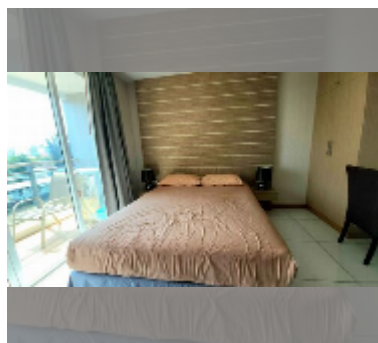

Condo for sale studio 28 m² in Whale Marina Condo, Pattaya

฿ 2,200,000

UNIT PARAMETERS:

UID	FS-240479
quota	company ownership
type	studio
size	28m²
floor	5
view	city view

PROJECT PARAMETERS:

district	Na Jomtien
buildings	3
floors	8
built in	2019
maintenance	฿ 15,120/year

FACILITIES:

General information: lowrise, meters to beach: 500, open parking, covered parking.
Swimming pool: swimming pool.
Chill zone: garden, barbeque areas.
Health zone: gym, sauna.
Other: CCTV, security.