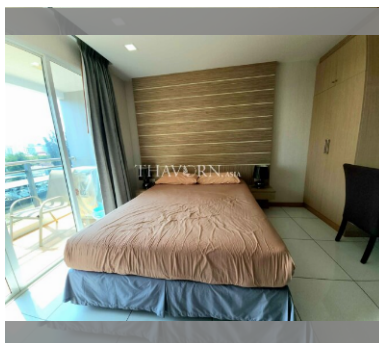

Condo for sale studio 28 m² in Whale Marina Condo, Pattaya

฿ 2,200,000

UNIT PARAMETERS:

UID	FS-240479
quota	company ownership
type	studio
size	28m²
floor	5
view	city view
quality	not chosen
transfer fee payer	Seller 50/ Buyer 50

PROJECT PARAMETERS:

district	Na Jomtien
buildings	3
floors	8
built in	2019
maintenance	฿ 15,120/year

FACILITIES:

General information: lowrise, meters to beach: 500, open parking, covered parking.

Swimming pool: swimming pool.

Chill zone: garden, barbeque areas.

Health zone: gym, sauna.

Other: CCTV, security.