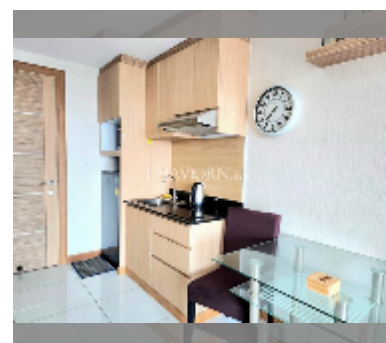

Condo for sale studio 28 m² in Whale Marina Condo, Pattaya

฿ 2,200,000

UNIT PARAMETERS:

UID	FS-240479
quota	company ownership
type	studio
size	28m²
floor	5
view	city view

PROJECT PARAMETERS:

district	Na Jomtien
buildings	3
floors	8
built in	2019
maintenance	฿ 15,120/year

FACILITIES:

General information: lowrise, meters to beach: 500, open parking, covered parking.

Swimming pool: swimming pool.

Chill zone: garden, barbeque areas.

Health zone: gym, sauna.

Other: CCTV, security.