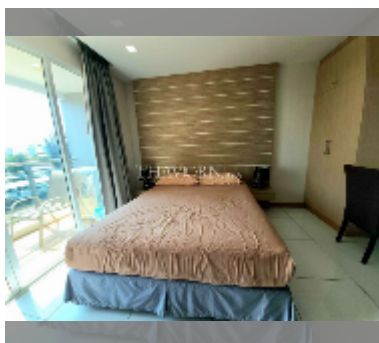

Condo for sale studio 28 m² in Whale Marina Condo, Pattaya

฿ 2,200,000

UNIT PARAMETERS:

UID	FS-240479
quota	company ownership
type	studio
size	28m²
floor	5
view	city view

PROJECT PARAMETERS:

district	Na Jomtien
buildings	3
floors	8
built in	2019
maintenance	฿ 15,120/year

FACILITIES:

General information: lowrise, meters to beach: 500, open parking, covered parking.

Swimming pool: swimming pool.

Chill zone: garden, barbeque areas.

Health zone: gym, sauna.

Other: CCTV, security.