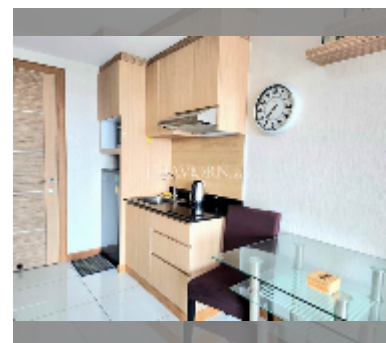

Condo for sale studio 28 m² in Whale Marina Condo, Pattaya

฿ 2,200,000

UNIT PARAMETERS:

UID	FS-240479
quota	company ownership
type	studio
size	28m²
floor	5
view	city view

PROJECT PARAMETERS:

district	Na Jomtien
buildings	3
floors	8
built in	2019
maintenance	฿ 15,120/year

FACILITIES:

General information: lowrise, meters to beach: 500, open parking, covered parking.

Swimming pool: swimming pool.

Chill zone: garden, barbeque areas.

Health zone: gym, sauna.

Other: CCTV, security.