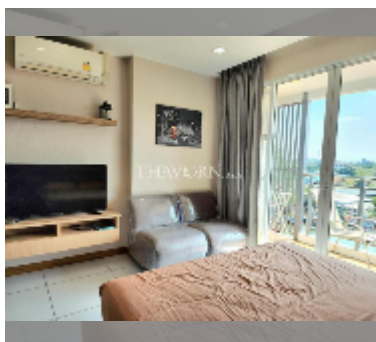

Condo for sale studio 28 m² in Whale Marina Condo, Pattaya

฿ 2,200,000

UNIT PARAMETERS:

UID	FS-240479
quota	company ownership
type	studio
size	28m²
floor	5
view	city view

PROJECT PARAMETERS:

district	Na Jomtien
buildings	3
floors	8
built in	2019
maintenance	฿ 15,120/year

FACILITIES:

General information: lowrise, meters to beach: 500, open parking, covered parking.

Swimming pool: swimming pool.

Chill zone: garden, barbeque areas.

Health zone: gym, sauna.

Other: CCTV, security.