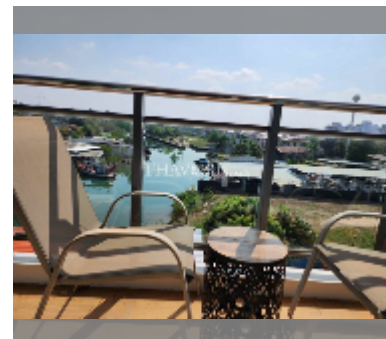

Condo for sale studio 28 m² in Whale Marina Condo, Pattaya

฿ 2,200,000

UNIT PARAMETERS:

UID	FS-240479
quota	company ownership
type	studio
size	28m ²
floor	5
view	city view

PROJECT PARAMETERS:

district	Na Jomtien
buildings	3
floors	8
built in	2019
maintenance	฿ 15,120/year

FACILITIES:

General information: lowrise, meters to beach: 500, open parking, covered parking.

Swimming pool: swimming pool.

Chill zone: garden, barbeque areas.

Health zone: gym, sauna.

Other: CCTV, security.