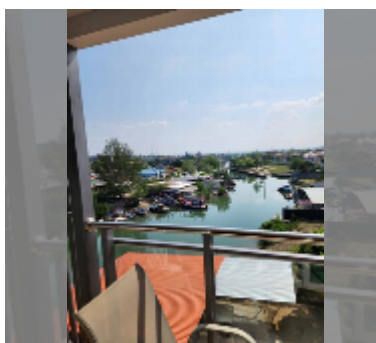

Condo for sale studio 28 m² in Whale Marina Condo, Pattaya

฿ 2,200,000

UNIT PARAMETERS:

UID	FS-240479
quota	company ownership
type	studio
size	28m ²
floor	5
view	city view

PROJECT PARAMETERS:

district	Na Jomtien
buildings	3
floors	8
built in	2019
maintenance	฿ 15,120/year

FACILITIES:

General information: lowrise, meters to beach: 500, open parking, covered parking.

Swimming pool: swimming pool.

Chill zone: garden, barbeque areas.

Health zone: gym, sauna.

Other: CCTV, security.