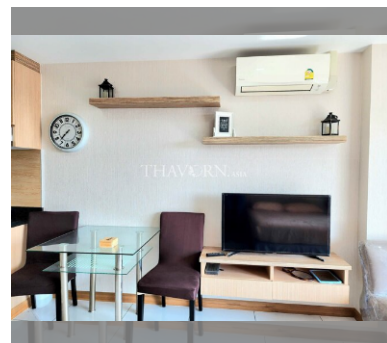

Condo for sale studio 28 m² in Whale Marina Condo, Pattaya

฿ 2,200,000

UNIT PARAMETERS:

UID	FS-240479
quota	company ownership
type	studio
size	28m²
floor	5
view	city view
quality	not chosen
transfer fee payer	Seller 50/ Buyer 50

PROJECT PARAMETERS:

district	Na Jomtien
buildings	3
floors	8
built in	2019
maintenance	฿ 15,120/year

FACILITIES:

General information: lowrise, meters to beach: 500, open parking, covered parking.

Swimming pool: swimming pool.

Chill zone: garden, barbeque areas.

Health zone: gym, sauna.

Other: CCTV, security.