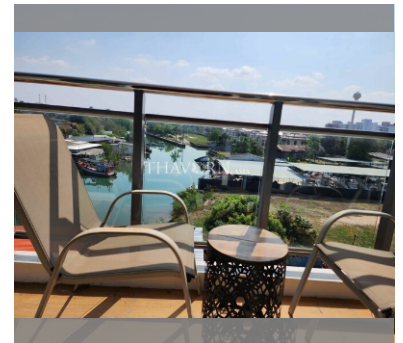

Condo for sale studio 28 m² in Whale Marina Condo, Pattaya

Discover the perfect blend of comfort and convenience with this charming studio apartment in the prestigious Whale Marina Condo, nestled in the serene neighborhood of Na Jomtien, Pattaya. Priced at an attractive 2,200,000, this cozy 28 m² flat offers a fantastic opportunity for both investors and those seeking a tranquil retreat. Located on the 5th floor of an 8-story building, this fully furnished studio is ready for you to move in and make it your own. The thoughtful layout maximizes space and functionality, providing a welcoming and practical living environment. Ownership is secured under company ownership, offering you peace of mind with your investment. Enjoy the vibrant community and the array of amenities that Whale Marina Condo ...

PROJECT PARAMETERS:

district	Na Jomtien
buildings	3
floors	8
built in	2019
maintenance	฿ 15,120/year

FACILITIES:

- General information: lowrise, meters to beach: 500, open parking, covered parking.
- Swimming pool: swimming pool.
- Chill zone: garden, barbeque areas.
- Health zone: gym, sauna.
- Other: CCTV, security.