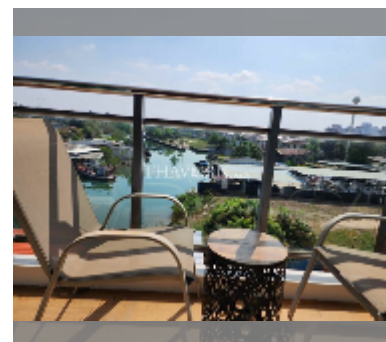

Condo for sale studio 28 m² in Whale Marina Condo, Pattaya

฿ 2,200,000

UNIT PARAMETERS:

UID	FS-240479
quota	company ownership
type	studio
size	28m ²
floor	5
view	city view

PROJECT PARAMETERS:

district	Na Jomtien
buildings	3
floors	8
built in	2019
maintenance	฿ 15,120/year

FACILITIES:

General information: lowrise, meters to beach: 500, open parking, covered parking.

Swimming pool: swimming pool.

Chill zone: garden, barbeque areas.

Health zone: gym, sauna.

Other: CCTV, security.