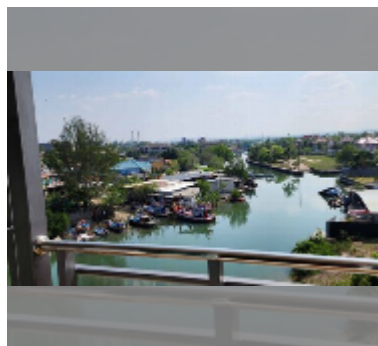

Condo for sale studio 28 m² in Whale Marina Condo, Pattaya

฿ 2,200,000

UNIT PARAMETERS:

UID	FS-240479
quota	company ownership
type	studio
size	28m ²
floor	5
view	city view

PROJECT PARAMETERS:

district	Na Jomtien
buildings	3
floors	8
built in	2019
maintenance	฿ 15,120/year

FACILITIES:

General information: lowrise, meters to beach: 500, open parking, covered parking.
Swimming pool: swimming pool.
Chill zone: garden, barbeque areas.
Health zone: gym, sauna.
Other: CCTV, security.