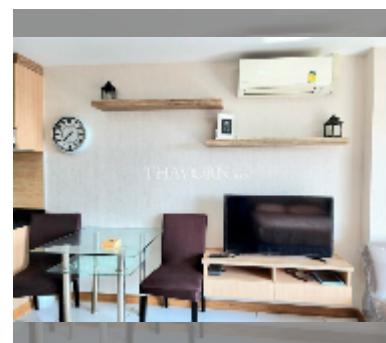

Condo for sale studio 28 m² in Whale Marina Condo, Pattaya

฿ 2,200,000

UNIT PARAMETERS:

UID	FS-240479
quota	company ownership
type	studio
size	28m²
floor	5
view	city view

PROJECT PARAMETERS:

district	Na Jomtien
buildings	3
floors	8
built in	2019
maintenance	฿ 15,120/year

FACILITIES:

General information: lowrise, meters to beach: 500, open parking, covered parking.

Swimming pool: swimming pool.

Chill zone: garden, barbeque areas.

Health zone: gym, sauna.

Other: CCTV, security.