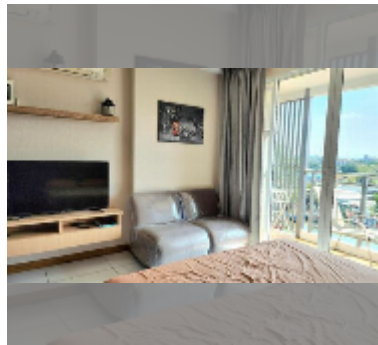

Condo for sale studio 28 m² in Whale Marina Condo, Pattaya

฿ 2,200,000

UNIT PARAMETERS:

UID	FS-240479
quota	company ownership
type	studio
size	28m²
floor	5
view	city view

PROJECT PARAMETERS:

district	Na Jomtien
buildings	3
floors	8
built in	2019
maintenance	฿ 15,120/year

FACILITIES:

General information: lowrise, meters to beach: 500, open parking, covered parking.
Swimming pool: swimming pool.
Chill zone: garden, barbeque areas.
Health zone: gym, sauna.
Other: CCTV, security.