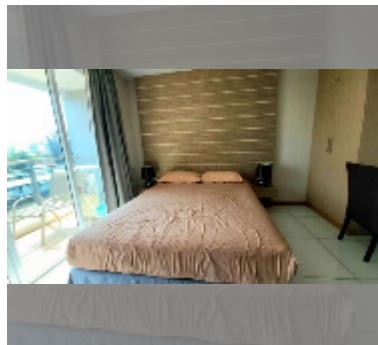

Condo for sale studio 28 m² in Whale Marina Condo, Pattaya

฿ 2,200,000

UNIT PARAMETERS:

UID	FS-240479
quota	company ownership
type	studio
size	28m²
floor	5
view	city view

PROJECT PARAMETERS:

district	Na Jomtien
buildings	3
floors	8
built in	2019
maintenance	฿ 15,120/year

FACILITIES:

General information: lowrise, meters to beach: 500, open parking, covered parking.
Swimming pool: swimming pool.
Chill zone: garden, barbeque areas.
Health zone: gym, sauna.
Other: CCTV, security.