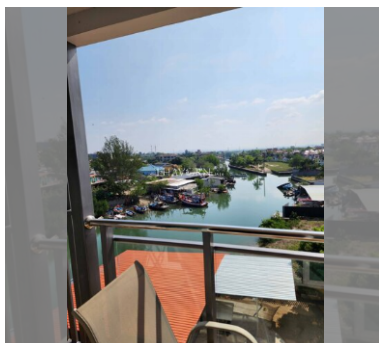

Condo for sale studio 28 m² in Whale Marina Condo, Pattaya

฿ 2,200,000

UNIT PARAMETERS:

UID	FS-240479
quota	company ownership
type	studio
size	28m²
floor	5
view	city view
quality	not chosen
transfer fee payer	Seller 50/ Buyer 50

PROJECT PARAMETERS:

district	Na Jomtien
buildings	3
floors	8
built in	2019
maintenance	฿ 15,120/year

FACILITIES:

General information: lowrise, meters to beach: 500, open parking, covered parking.

Swimming pool: swimming pool.

Chill zone: garden, barbeque areas.

Health zone: gym, sauna.

Other: CCTV, security.