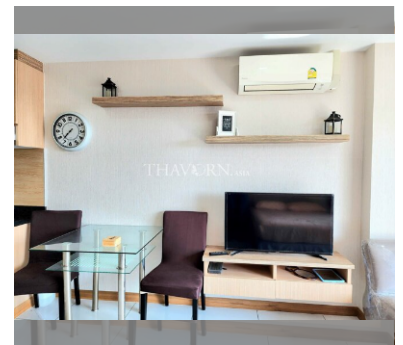

Condo for sale studio 28 m² in Whale Marina Condo, Pattaya

Discover the perfect blend of comfort and convenience with this charming studio apartment in the prestigious Whale Marina Condo, nestled in the serene neighborhood of Na Jomtien, Pattaya. Priced at an attractive 2,200,000, this cozy 28 m² flat offers a fantastic opportunity for both investors and those seeking a tranquil retreat. Located on the 5th floor of an 8-story building, this fully furnished studio is ready for you to move in and make it your own. The thoughtful layout maximizes space and functionality, providing a welcoming and practical living environment. Ownership is secured under company ownership, offering you peace of mind with your investment. Enjoy the vibrant community and the array of amenities that Whale Marina Condo ...

฿ 2,200,000

UNIT PARAMETERS:

UID	FS-240479
quota	company ownership
type	studio
size	28m²
floor	5
view	city view
quality	not chosen
transfer cost	
transfer fee payer	Seller 50/ Buyer 50
additional cost	

PROJECT PARAMETERS:

district	Na Jomtien
buildings	3
floors	8
built in	2019
maintenance	฿ 15,120/year

FACILITIES:

- General information: lowrise, meters to beach: 500, open parking, covered parking.
- Swimming pool: swimming pool.
- Chill zone: garden, barbeque areas.
- Health zone: gym, sauna.
- Other: CCTV, security.