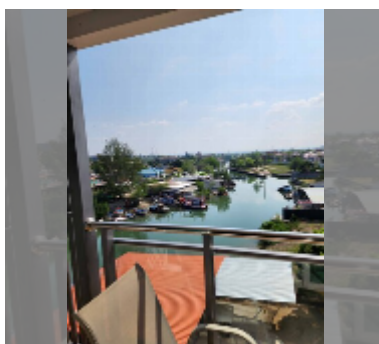

Condo for sale studio 28 m² in Whale Marina Condo, Pattaya

฿ 2,200,000

UNIT PARAMETERS:

UID	FS-240479
quota	company ownership
type	studio
size	28m ²
floor	5
view	city view

PROJECT PARAMETERS:

district	Na Jomtien
buildings	3
floors	8
built in	2019
maintenance	฿ 15,120/year

FACILITIES:

General information: lowrise, meters to beach: 500, open parking, covered parking.

Swimming pool: swimming pool.

Chill zone: garden, barbeque areas.

Health zone: gym, sauna.

Other: CCTV, security.