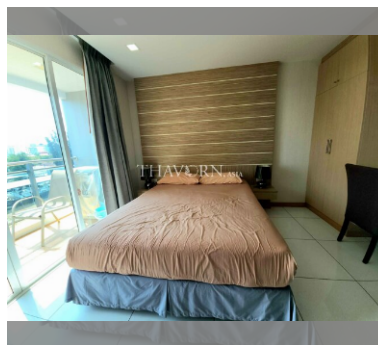

Condo for sale studio 28 m² in Whale Marina Condo, Pattaya

Discover the perfect blend of comfort and convenience with this charming studio apartment in the prestigious Whale Marina Condo, nestled in the serene neighborhood of Na Jomtien, Pattaya. Priced at an attractive 2,200,000, this cozy 28 m² flat offers a fantastic opportunity for both investors and those seeking a tranquil retreat. Located on the 5th floor of an 8-story building, this fully furnished studio is ready for you to move in and make it your own. The thoughtful layout maximizes space and functionality, providing a welcoming and practical living environment. Ownership is secured under company ownership, offering you peace of mind with your investment. Enjoy the vibrant community and the array of amenities that Whale Marina Condo ...

฿ 2,200,000

UNIT PARAMETERS:

UID	FS-240479
quota	company ownership
type	studio
size	28m ²
floor	5
view	city view
quality	not chosen
transfer cost	
transfer fee payer	Seller 50/ Buyer 50
additional cost	

PROJECT PARAMETERS:

district	Na Jomtien
buildings	3
floors	8
built in	2019
maintenance	฿ 15,120/year

FACILITIES:

- General information: lowrise, meters to beach: 500, open parking, covered parking.
- Swimming pool: swimming pool.
- Chill zone: garden, barbeque areas.
- Health zone: gym, sauna.
- Other: CCTV, security.