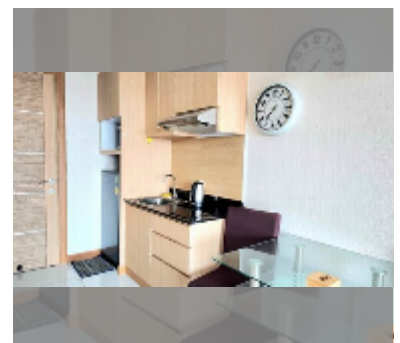

Condo for sale studio 28 m² in Whale Marina Condo, Pattaya

฿ 2,200,000

UNIT PARAMETERS:

UID	FS-240479
quota	company ownership
type	studio
size	28m²
floor	5
view	city view

PROJECT PARAMETERS:

district	Na Jomtien
buildings	3
floors	8
built in	2019
maintenance	฿ 15,120/year

FACILITIES:

General information: lowrise, meters to beach: 500, open parking, covered parking.
Swimming pool: swimming pool.
Chill zone: garden, barbeque areas.
Health zone: gym, sauna.
Other: CCTV, security.