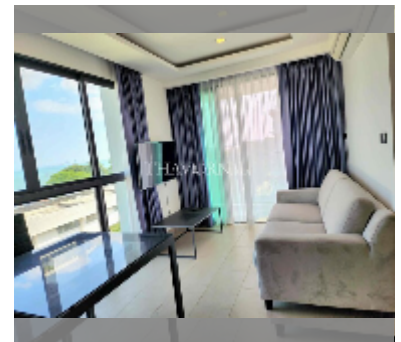

Condo for sale 1 bedroom 32 m² in The Breeze Condominium, Pattaya

฿ 2,200,000

UNIT PARAMETERS:

UID	FS-240478
quota	foreign quota
type	1 bedroom
size	32m²
floor	6
view	sea view

PROJECT PARAMETERS:

district	Bang Saray
floors	8
built in	2024

FACILITIES:

General information: lowrise, covered parking.

Swimming pool: swimming pool.

Health zone: gym.

Other: CCTV, security.