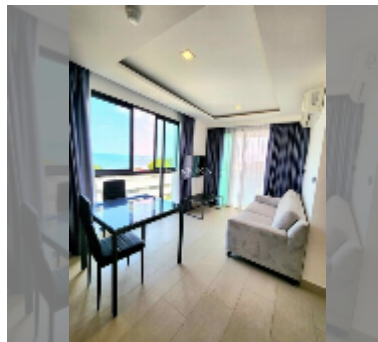

Condo for sale 1 bedroom 32 m² in The Breeze Condominium, Pattaya

฿ 2,200,000

UNIT PARAMETERS:

UID	FS-240478
quota	foreign quota
type	1 bedroom
size	32m²
floor	6
view	sea view

PROJECT PARAMETERS:

district	Bang Saray
floors	8
built in	2024

FACILITIES:

General information: lowrise, covered parking.

Swimming pool: swimming pool.

Health zone: gym.

Other: CCTV, security.