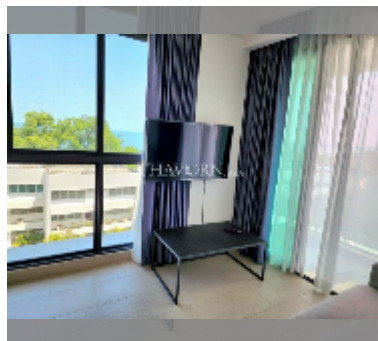

Condo for sale 1 bedroom 32 m² in The Breeze Condominium, Pattaya

฿ 2,200,000

UNIT PARAMETERS:

UID	FS-240478
quota	foreign quota
type	1 bedroom
size	32m ²
floor	6
view	sea view

PROJECT PARAMETERS:

district	Bang Saray
floors	8
built in	2024

FACILITIES:

General information: lowrise, covered parking.

Swimming pool: swimming pool.

Health zone: gym.

Other: CCTV, security.

[details](#)