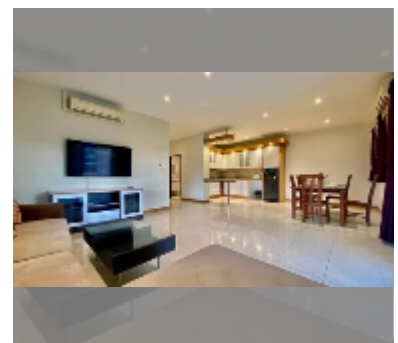

Condo for sale 3 bedroom 150 m² in New Nordic Dream Paradise, Pattaya

฿ 8,630,000

UNIT PARAMETERS:

UID	FS-240476
quota	foreign quota
type	3 bedroom
size	150m²
floor	5
view	city view

PROJECT PARAMETERS:

district	Pratumnak
maintenance	฿ 63,000/year

FACILITIES:

General information: boutique, underground parking.

Swimming pool: swimming pool.

Chill zone: chill zone, garden.

Other: CCTV, security.