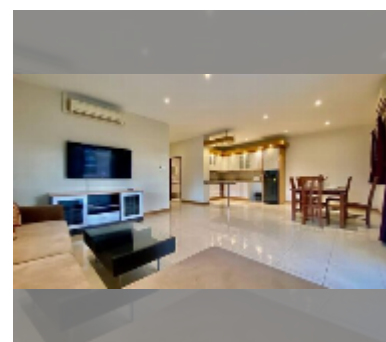

Condo for sale 3 bedroom 150 m² in New Nordic Dream Paradise, Pattaya

฿ 8,630,000

UNIT PARAMETERS:

UID	FS-240476
quota	foreign quota
type	3 bedroom
size	150m²
floor	5
view	city view

PROJECT PARAMETERS:

district	Pratumnak
maintenance	฿ 63,000/year

FACILITIES:

General information: boutique, underground parking.

Swimming pool: swimming pool.

Chill zone: chill zone, garden.

Other: CCTV, security.