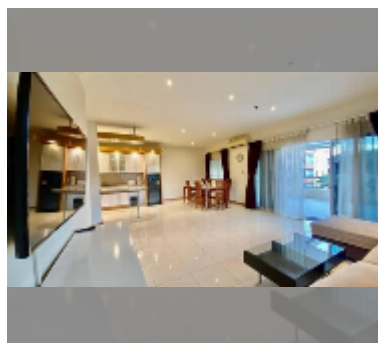

Condo for sale 3 bedroom 150 m² in New Nordic Dream Paradise, Pattaya

฿ 8,630,000

UNIT PARAMETERS:

UID	FS-240476
quota	foreign quota
type	3 bedroom
size	150m²
floor	5
view	city view

PROJECT PARAMETERS:

district	Pratumnak
maintenance	฿ 63,000/year

FACILITIES:

General information: boutique, underground parking.

Swimming pool: swimming pool.

Chill zone: chill zone, garden.

Other: CCTV, security.