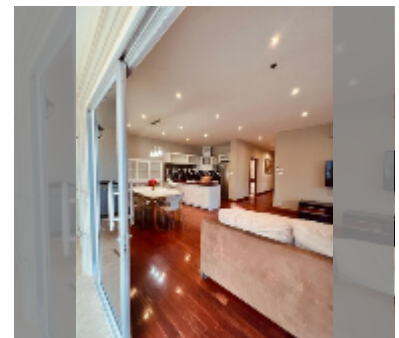

Condo for sale 3 bedroom 150 m² in New Nordic Dream Paradise, Pattaya

฿ 8,900,000

UNIT PARAMETERS:

UID	FS-240475
quota	foreign quota
type	3 bedroom
size	150m ²
floor	5
view	city view

PROJECT PARAMETERS:

district	Pratumnak
maintenance	฿ 63,000/year

FACILITIES:

General information: boutique, underground parking.

Swimming pool: swimming pool.

Chill zone: chill zone, garden.

Other: CCTV, security.

[details](#)