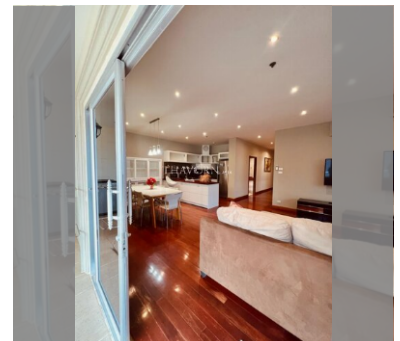

Condo for sale 3 bedroom 150 m² in New Nordic Dream Paradise, Pattaya

฿ 8,900,000

UNIT PARAMETERS:

UID	FS-240475
quota	foreign quota
type	3 bedroom
size	150m²
floor	5
view	city view
quality	not chosen
transfer fee payer	Seller 50/ Buyer 50

PROJECT PARAMETERS:

district	Pratumnak
maintenance	฿ 63,000/year

FACILITIES:

General information: boutique, underground parking.

Swimming pool: swimming pool.

Chill zone: chill zone, garden.

Other: CCTV, security.