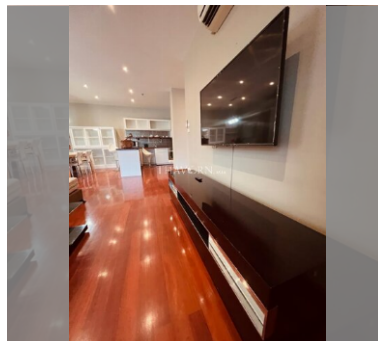

Condo for sale 3 bedroom 150 m² in New Nordic Dream Paradise, Pattaya

฿ 8,900,000

UNIT PARAMETERS:

UID	FS-240475
quota	foreign quota
type	3 bedroom
size	150m²
floor	5
view	city view
quality	not chosen
transfer fee payer	Seller 50/ Buyer 50

PROJECT PARAMETERS:

district	Pratumnak
maintenance	฿ 63,000/year

FACILITIES:

General information: boutique, underground parking.

Swimming pool: swimming pool.

Chill zone: chill zone, garden.

Other: CCTV, security.