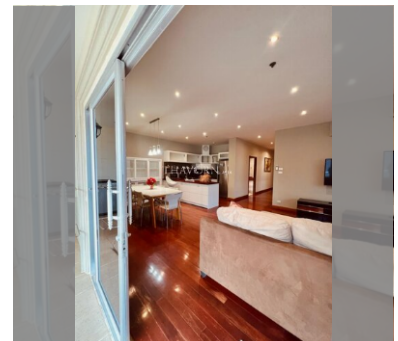

Condo for sale 3 bedroom 150 m² in New Nordic Dream Paradise, Pattaya

฿ 8,900,000

UNIT PARAMETERS:

UID	FS-240475
quota	foreign quota
type	3 bedroom
size	150m²
floor	5
view	city view
quality	not chosen
transfer fee payer	Seller 50/ Buyer 50

PROJECT PARAMETERS:

district	Pratumnak
maintenance	฿ 63,000/year

FACILITIES:

General information: boutique, underground parking.

Swimming pool: swimming pool.

Chill zone: chill zone, garden.

Other: CCTV, security.