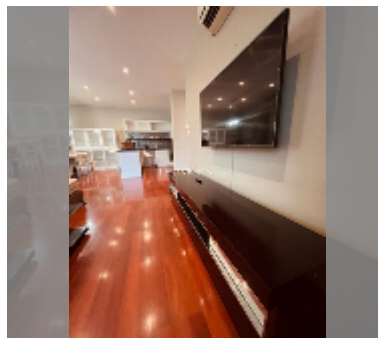

Condo for sale 3 bedroom 150 m² in New Nordic Dream Paradise, Pattaya

฿ 8,900,000

UNIT PARAMETERS:

UID	FS-240475
quota	foreign quota
type	3 bedroom
size	150m ²
floor	5
view	city view

PROJECT PARAMETERS:

district	Pratumnak
maintenance	฿ 63,000/year

FACILITIES:

General information: boutique, underground parking.

Swimming pool: swimming pool.

Chill zone: chill zone, garden.

Other: CCTV, security.

[details](#)