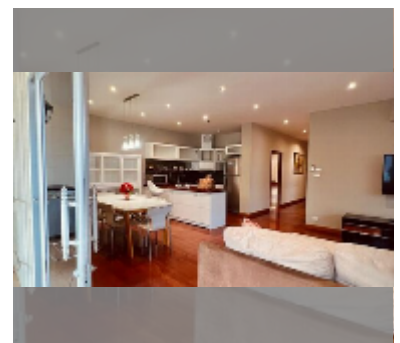

Condo for sale 3 bedroom 150 m² in New Nordic Dream Paradise, Pattaya

฿ 8,630,000

UNIT PARAMETERS:

UID	FS-240475
quota	foreign quota
type	3 bedroom
size	150m²
floor	5
view	city view

PROJECT PARAMETERS:

district	Pratumnak
maintenance	฿ 63,000/year

FACILITIES:

General information: boutique, underground parking.

Swimming pool: swimming pool.

Chill zone: chill zone, garden.

Other: CCTV, security.