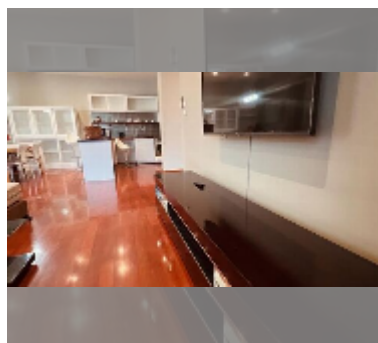

Condo for sale 3 bedroom 150 m² in New Nordic Dream Paradise, Pattaya

฿ 8,630,000

UNIT PARAMETERS:

UID	FS-240475
quota	foreign quota
type	3 bedroom
size	150m²
floor	5
view	city view

PROJECT PARAMETERS:

district	Pratumnak
maintenance	฿ 63,000/year

FACILITIES:

General information: boutique, underground parking.

Swimming pool: swimming pool.

Chill zone: chill zone, garden.

Other: CCTV, security.