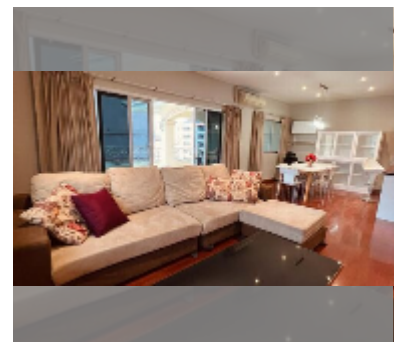

Condo for sale 3 bedroom 150 m² in New Nordic Dream Paradise, Pattaya

฿ 8,630,000

UNIT PARAMETERS:

UID	FS-240475
quota	foreign quota
type	3 bedroom
size	150m²
floor	5
view	city view

PROJECT PARAMETERS:

district	Pratumnak
maintenance	฿ 63,000/year

FACILITIES:

General information: boutique, underground parking.

Swimming pool: swimming pool.

Chill zone: chill zone, garden.

Other: CCTV, security.