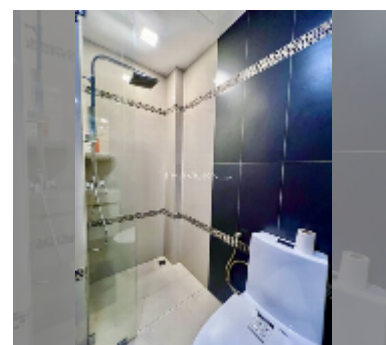

Condo for sale studio 26 m² in Club Royal, Pattaya

฿ 1,650,000

UNIT PARAMETERS:

UID	FS-240471
quota	foreign quota
type	studio
size	26m ²
floor	6
view	partial sea view

PROJECT PARAMETERS:

district	Wongamat
buildings	4
floors	8
built in	2016
maintenance	฿ 12,480/year

FACILITIES:

General information: resort, meters to beach: 200, minutes to beach: 5, underground parking.

Swimming pool: swimming pool, kids pool, jacuzzi.

Chill zone: garden.

Health zone: gym.

Other: lobby, CCTV, security.