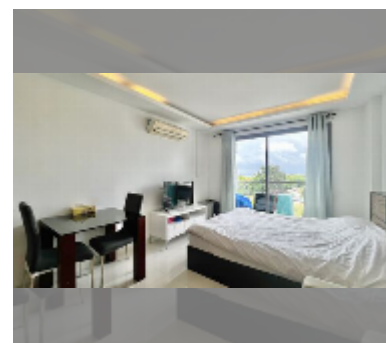

Condo for sale studio 26 m² in Club Royal, Pattaya

฿ 1,650,000

UNIT PARAMETERS:

UID	FS-240471
quota	foreign quota
type	studio
size	26m²
floor	6
view	partial sea view

PROJECT PARAMETERS:

district	Wongamat
buildings	4
floors	8
built in	2016
maintenance	฿ 12,480/year

FACILITIES:

General information: resort, meters to beach: 200, minutes to beach: 5, underground parking.

Swimming pool: swimming pool, kids pool, jacuzzi.

Chill zone: garden.

Health zone: gym.

Other: lobby, CCTV, security.