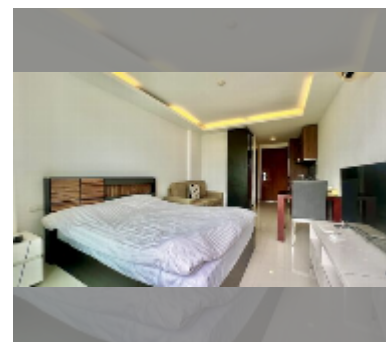

Condo for sale studio 26 m² in Club Royal, Pattaya

฿ 1,650,000

UNIT PARAMETERS:

UID	FS-240471
quota	foreign quota
type	studio
size	26m²
floor	6
view	partial sea view

PROJECT PARAMETERS:

district	Wongamat
buildings	4
floors	8
built in	2016
maintenance	฿ 12,480/year

FACILITIES:

General information: resort, meters to beach: 200, minutes to beach: 5, underground parking.

Swimming pool: swimming pool, kids pool, jacuzzi.

Chill zone: garden.

Health zone: gym.

Other: lobby, CCTV, security.