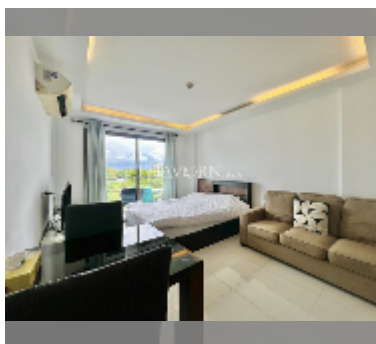

Condo for sale studio 26 m² in Club Royal, Pattaya

฿ 1,650,000

UNIT PARAMETERS:

UID	FS-240471
quota	foreign quota
type	studio
size	26m²
floor	6
view	partial sea view

PROJECT PARAMETERS:

district	Wongamat
buildings	4
floors	8
built in	2016
maintenance	฿ 12,480/year

FACILITIES:

General information: resort, meters to beach: 200, minutes to beach: 5, underground parking.

Swimming pool: swimming pool, kids pool, jacuzzi.

Chill zone: garden.

Health zone: gym.

Other: lobby, CCTV, security.