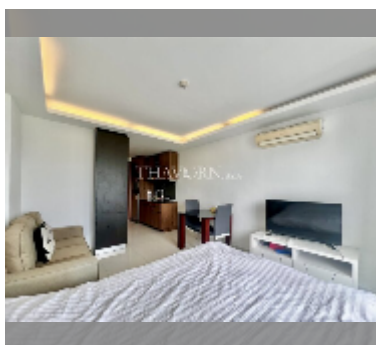

Condo for sale studio 26 m² in Club Royal, Pattaya

฿ 1,650,000

UNIT PARAMETERS:

UID	FS-240471
quota	foreign quota
type	studio
size	26m²
floor	6
view	partial sea view

PROJECT PARAMETERS:

district	Wongamat
buildings	4
floors	8
built in	2016
maintenance	฿ 12,480/year

FACILITIES:

General information: resort, meters to beach: 200, minutes to beach: 5, underground parking.

Swimming pool: swimming pool, kids pool, jacuzzi.

Chill zone: garden.

Health zone: gym.

Other: lobby, CCTV, security.