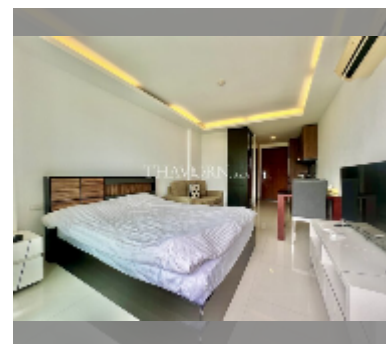

Condo for sale studio 26 m² in Club Royal, Pattaya

฿ 1,650,000

UNIT PARAMETERS:

UID	FS-240471
quota	foreign quota
type	studio
size	26m²
floor	6
view	partial sea view

PROJECT PARAMETERS:

district	Wongamat
buildings	4
floors	8
built in	2016
maintenance	฿ 12,480/year

FACILITIES:

General information: resort, meters to beach: 200, minutes to beach: 5, underground parking.

Swimming pool: swimming pool, kids pool, jacuzzi.

Chill zone: garden.

Health zone: gym.

Other: lobby, CCTV, security.