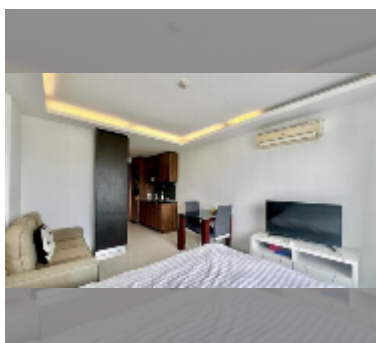

Condo for sale studio 26 m² in Club Royal, Pattaya

฿ 1,650,000

UNIT PARAMETERS:

UID	FS-240471
quota	foreign quota
type	studio
size	26m²
floor	6
view	partial sea view

PROJECT PARAMETERS:

district	Wongamat
buildings	4
floors	8
built in	2016
maintenance	฿ 12,480/year

FACILITIES:

General information: resort, meters to beach: 200, minutes to beach: 5, underground parking.

Swimming pool: swimming pool, kids pool, jacuzzi.

Chill zone: garden.

Health zone: gym.

Other: lobby, CCTV, security.