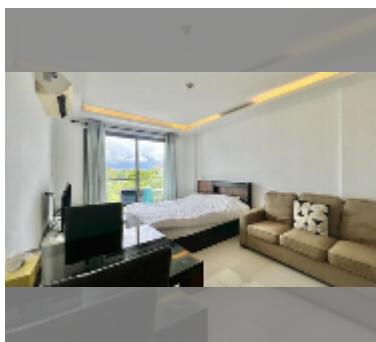

Condo for sale studio 26 m² in Club Royal, Pattaya

฿ 1,650,000

UNIT PARAMETERS:

UID	FS-240471
quota	foreign quota
type	studio
size	26m²
floor	6
view	partial sea view

PROJECT PARAMETERS:

district	Wongamat
buildings	4
floors	8
built in	2016
maintenance	฿ 12,480/year

FACILITIES:

General information: resort, meters to beach: 200, minutes to beach: 5, underground parking.

Swimming pool: swimming pool, kids pool, jacuzzi.

Chill zone: garden.

Health zone: gym.

Other: lobby, CCTV, security.