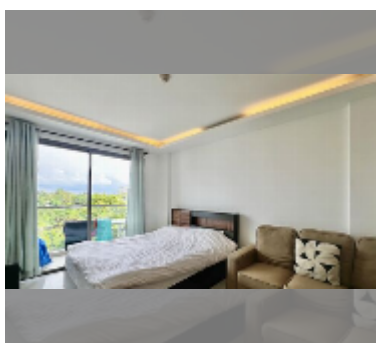

Condo for sale studio 26 m² in Club Royal, Pattaya

฿ 1,650,000

UNIT PARAMETERS:

UID	FS-240471
quota	foreign quota
type	studio
size	26m²
floor	6
view	partial sea view

PROJECT PARAMETERS:

district	Wongamat
buildings	4
floors	8
built in	2016
maintenance	฿ 12,480/year

FACILITIES:

General information: resort, meters to beach: 200, minutes to beach: 5, underground parking.

Swimming pool: swimming pool, kids pool, jacuzzi.

Chill zone: garden.

Health zone: gym.

Other: lobby, CCTV, security.