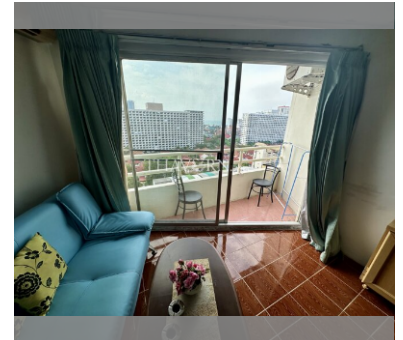

Condo for sale studio 32 m² in View Talay 1, Pattaya

฿ 1,300,000

UNIT PARAMETERS:

UID	FS-240469
quota	foreign quota
type	studio
size	32m ²
floor	13
view	partial sea view
quality	not chosen
transfer fee payer	Seller 50/ Buyer 50

Chill zone: garden.

Health zone: massage.

Other: lobby, CCTV, security, minimart, laundry, room service.

details