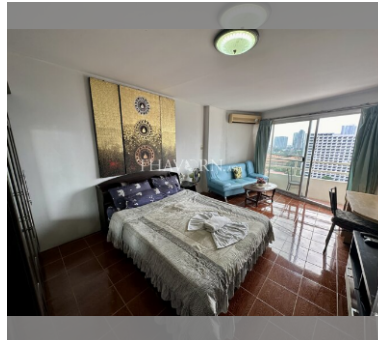

Condo for sale studio 32 m² in View Talay 1, Pattaya

฿ 1,300,000

UNIT PARAMETERS:

UID	FS-240469
quota	foreign quota
type	studio
size	32m²
floor	13
view	partial sea view
quality	not chosen
transfer fee payer	Seller 50/ Buyer 50

PROJECT PARAMETERS:

district	Pratumnak
buildings	2
floors	15
built in	1997
maintenance	฿ 7,680/year

FACILITIES:

General information: highrise, meters to beach: 600, minutes to beach: 10, open parking.

Swimming pool: swimming pool, kids pool.

Chill zone: garden.

Health zone: massage.

Other: lobby, CCTV, security, minimart, laundry, room service.