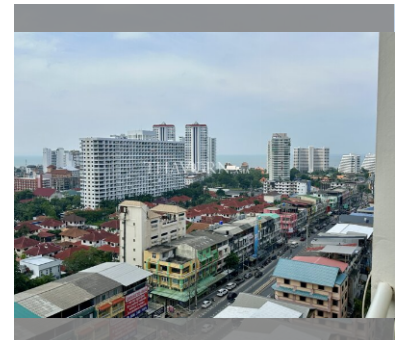

Condo for sale studio 32 m² in View Talay 1, Pattaya

฿ 1,300,000

UNIT PARAMETERS:

UID	FS-240469
quota	foreign quota
type	studio
size	32m²
floor	13
view	partial sea view
quality	not chosen
transfer fee payer	Seller 50/ Buyer 50

PROJECT PARAMETERS:

district	Pratumnak
buildings	2
floors	15
built in	1997
maintenance	฿ 7,680/year

FACILITIES:

General information: highrise, meters to beach: 600, minutes to beach: 10, open parking.

Swimming pool: swimming pool, kids pool.

Chill zone: garden.

Health zone: massage.

Other: lobby, CCTV, security, minimart, laundry, room service.