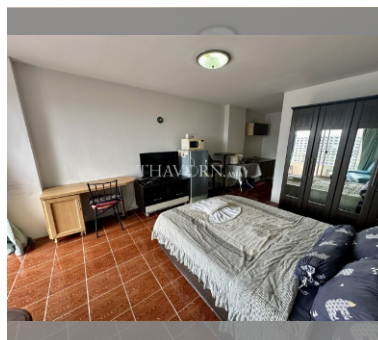

Condo for sale studio 32 m² in View Talay 1, Pattaya

฿ 1,300,000

UNIT PARAMETERS:

UID	FS-240469
quota	foreign quota
type	studio
size	32m²
floor	13
view	partial sea view
quality	not chosen
transfer fee payer	Seller 50/ Buyer 50

PROJECT PARAMETERS:

district	Pratumnak
buildings	2
floors	15
built in	1997
maintenance	฿ 7,680/year

FACILITIES:

General information: highrise, meters to beach: 600, minutes to beach: 10, open parking.

Swimming pool: swimming pool, kids pool.

Chill zone: garden.

Health zone: massage.

Other: lobby, CCTV, security, minimart, laundry, room service.