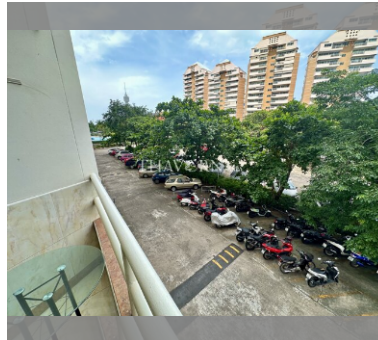

Condo for sale studio 32 m² in View Talay 1, Pattaya

฿ 1,100,000

UNIT PARAMETERS:

UID	FS-240468
quota	foreign quota
type	studio
size	32m ²
floor	2
view	city view
quality	not chosen
transfer fee payer	Seller 50/ Buyer 50

PROJECT PARAMETERS:

district	Pratumnak
buildings	2
floors	15
built in	1997
maintenance	฿ 7,680/year

FACILITIES:

General information: highrise, meters to beach: 600, minutes to beach: 10, open parking.

Swimming pool: swimming pool, kids pool.

Chill zone: garden.

Health zone: massage.

Other: lobby, CCTV, security, minimart, laundry, room service.

details