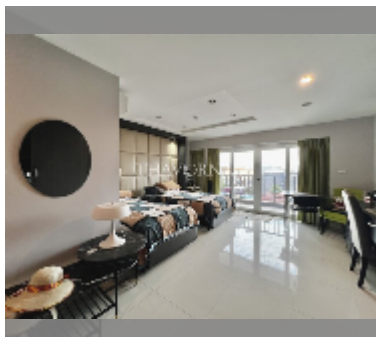

Condo for sale studio 49 m² in New Nordic Atrium condominium, Pattaya

฿ 3,900,000

UNIT PARAMETERS:

UID	FS-240467
quota	foreign quota
type	studio
size	49m ²
floor	7
view	partial sea view

PROJECT PARAMETERS:

district	Pratumnak
buildings	1
floors	7
built in	2019
maintenance	฿ 23,520/year

FACILITIES:

General information: lowrise, meters to beach: 500, underground parking.

Swimming pool: swimming pool.

Other: lobby, CCTV, security.