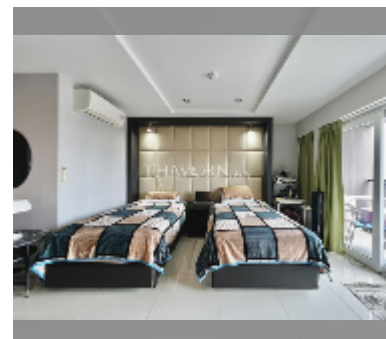

Condo for sale studio 49 m² in New Nordic Atrium condominium, Pattaya

฿ 3,900,000

UNIT PARAMETERS:

UID	FS-240467
quota	foreign quota
type	studio
size	49m ²
floor	7
view	partial sea view

PROJECT PARAMETERS:

district	Pratumnak
buildings	1
floors	7
built in	2019
maintenance	฿ 23,520/year

FACILITIES:

General information: lowrise, meters to beach: 500, underground parking.

Swimming pool: swimming pool.

Other: lobby, CCTV, security.