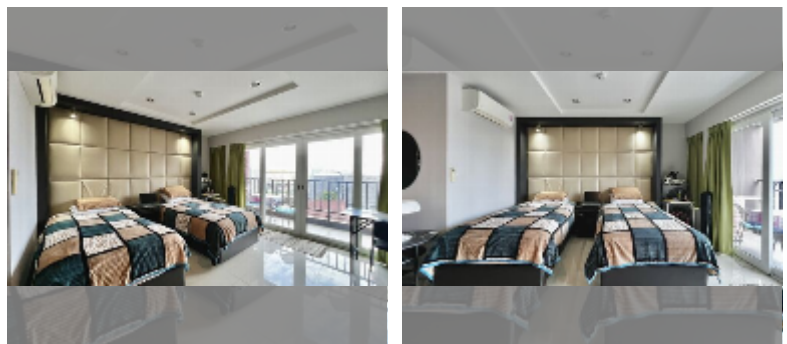

Condo for sale studio 49 m² in New Nordic Atrium condominium, Pattaya

฿ 3,900,000

UNIT PARAMETERS:

UID	FS-240467
quota	foreign quota
type	studio
size	49m ²
floor	7
view	partial sea view

PROJECT PARAMETERS:

district	Pratumnak
buildings	1
floors	7
built in	2019
maintenance	฿ 23,520/year

FACILITIES:

General information: lowrise, meters to beach: 500, underground parking.

Swimming pool: swimming pool.

Other: lobby, CCTV, security.