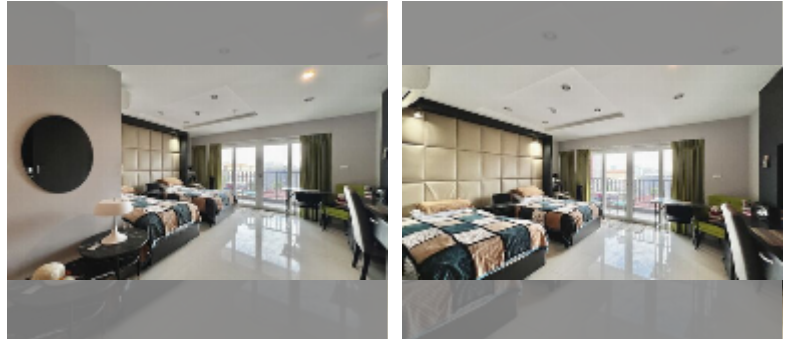

Condo for sale studio 49 m² in New Nordic Atrium condominium, Pattaya

฿ 3,900,000

UNIT PARAMETERS:

UID	FS-240467
quota	foreign quota
type	studio
size	49m ²
floor	7
view	partial sea view

PROJECT PARAMETERS:

district	Pratumnak
buildings	1
floors	7
built in	2019
maintenance	฿ 23,520/year

FACILITIES:

General information: lowrise, meters to beach: 500, underground parking.

Swimming pool: swimming pool.

Other: lobby, CCTV, security.