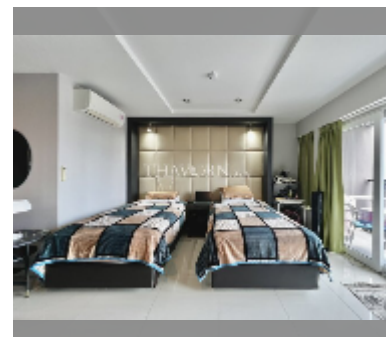

Condo for sale studio 49 m² in New Nordic Atrium condominium, Pattaya

฿ 3,900,000

UNIT PARAMETERS:

UID	FS-240467
quota	foreign quota
type	studio
size	49m ²
floor	7
view	partial sea view

PROJECT PARAMETERS:

district	Pratumnak
buildings	1
floors	7
built in	2019
maintenance	฿ 23,520/year

FACILITIES:

General information: lowrise, meters to beach: 500, underground parking.

Swimming pool: swimming pool.

Other: lobby, CCTV, security.