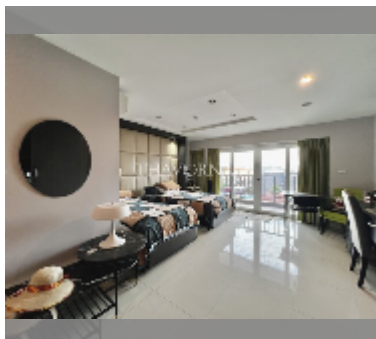

Condo for sale studio 49 m² in New Nordic Atrium condominium, Pattaya

฿ 3,900,000

UNIT PARAMETERS:

UID	FS-240467
quota	foreign quota
type	studio
size	49m ²
floor	7
view	partial sea view

PROJECT PARAMETERS:

district	Pratumnak
buildings	1
floors	7
built in	2019
maintenance	฿ 23,520/year

FACILITIES:

General information: lowrise, meters to beach: 500, underground parking.

Swimming pool: swimming pool.

Other: lobby, CCTV, security.