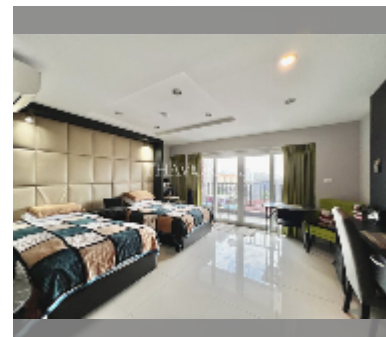

Condo for sale studio 49 m² in New Nordic Atrium condominium, Pattaya

฿ 3,900,000

UNIT PARAMETERS:

UID	FS-240467
quota	foreign quota
type	studio
size	49m ²
floor	7
view	partial sea view

PROJECT PARAMETERS:

district	Pratumnak
buildings	1
floors	7
built in	2019
maintenance	฿ 23,520/year

FACILITIES:

General information: lowrise, meters to beach: 500, underground parking.

Swimming pool: swimming pool.

Other: lobby, CCTV, security.