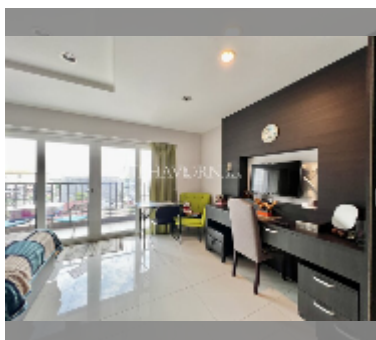

Condo for sale studio 49 m² in New Nordic Atrium condominium, Pattaya

฿ 3,900,000

UNIT PARAMETERS:

UID	FS-240467
quota	foreign quota
type	studio
size	49m ²
floor	7
view	partial sea view

PROJECT PARAMETERS:

district	Pratumnak
buildings	1
floors	7
built in	2019
maintenance	฿ 23,520/year

FACILITIES:

General information: lowrise, meters to beach: 500, underground parking.

Swimming pool: swimming pool.

Other: lobby, CCTV, security.