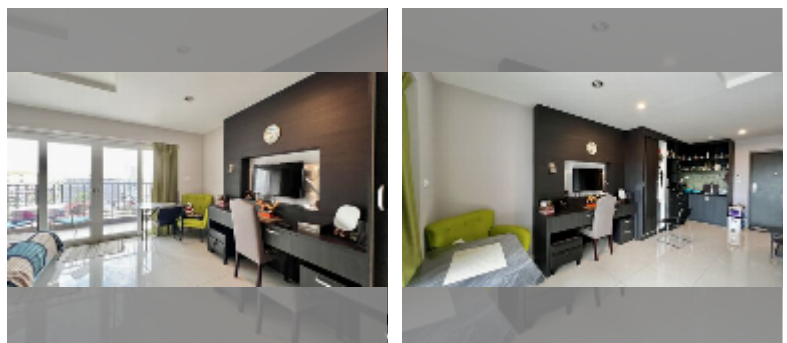

Condo for sale studio 49 m² in New Nordic Atrium condominium, Pattaya

฿ 3,900,000

UNIT PARAMETERS:

UID	FS-240467
quota	foreign quota
type	studio
size	49m ²
floor	7
view	partial sea view

PROJECT PARAMETERS:

district	Pratumnak
buildings	1
floors	7
built in	2019
maintenance	฿ 23,520/year

FACILITIES:

General information: lowrise, meters to beach: 500, underground parking.

Swimming pool: swimming pool.

Other: lobby, CCTV, security.