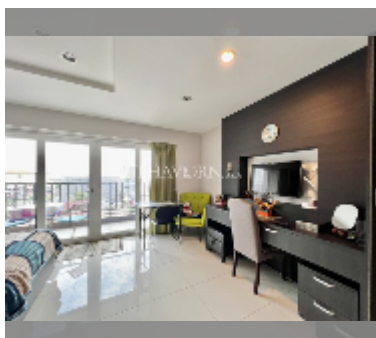

Condo for sale studio 49 m² in New Nordic Atrium condominium, Pattaya

฿ 3,900,000

UNIT PARAMETERS:

UID	FS-240467
quota	foreign quota
type	studio
size	49m ²
floor	7
view	partial sea view

PROJECT PARAMETERS:

district	Pratumnak
buildings	1
floors	7
built in	2019
maintenance	฿ 23,520/year

FACILITIES:

General information: lowrise, meters to beach: 500, underground parking.

Swimming pool: swimming pool.

Other: lobby, CCTV, security.