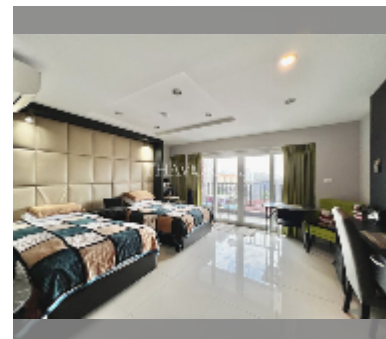

Condo for sale studio 49 m² in New Nordic Atrium condominium, Pattaya

฿ 3,900,000

UNIT PARAMETERS:

UID	FS-240467
quota	foreign quota
type	studio
size	49m ²
floor	7
view	partial sea view

PROJECT PARAMETERS:

district	Pratumnak
buildings	1
floors	7
built in	2019
maintenance	฿ 23,520/year

FACILITIES:

General information: lowrise, meters to beach: 500, underground parking.

Swimming pool: swimming pool.

Other: lobby, CCTV, security.