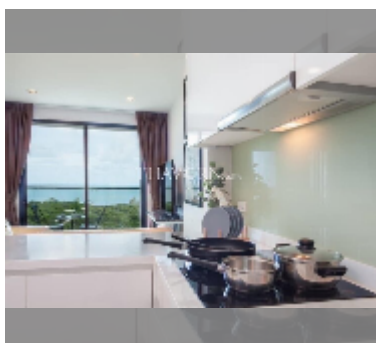

Condo for sale 2 bedroom 82.11 m² in De Amber, Pattaya

฿ 8,900,000

UNIT PARAMETERS:

UID	FS-240464
quota	foreign quota
type	2 bedroom
size	82.11m²
floor	7
view	sea view
quality	excellent
equipment: furniture	
online viewing	yes

PROJECT PARAMETERS:

district	Bang Saray
buildings	1
floors	7
built in	2017

FACILITIES:

General information: boutique, meters to beach: 50, minutes to beach: 2, underground parking.

Swimming pool: rooftop pool, infinity view.

Chill zone: garden.

Health zone: gym, sauna.

Other: lobby, CCTV, security.