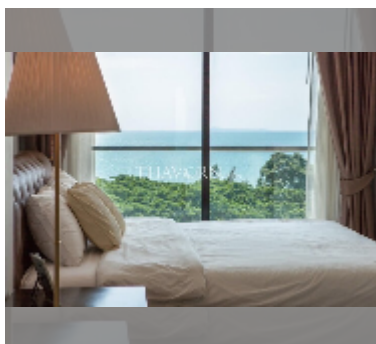

Condo for sale 2 bedroom 82.11 m² in De Amber, Pattaya

฿ 8,900,000

UNIT PARAMETERS:

UID	FS-240464
quota	foreign quota
type	2 bedroom
size	82.11m²
floor	7
view	sea view
quality	excellent
equipment: furniture	
online viewing	yes

PROJECT PARAMETERS:

district	Bang Saray
buildings	1
floors	7
built in	2017

FACILITIES:

General information: boutique, meters to beach: 50, minutes to beach: 2, underground parking.

Swimming pool: rooftop pool, infinity view.

Chill zone: garden.

Health zone: gym, sauna.

Other: lobby, CCTV, security.