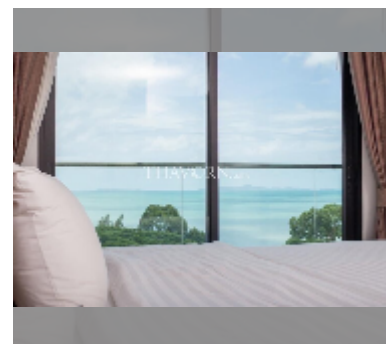

Condo for sale 2 bedroom 82.11 m² in De Amber, Pattaya

฿ 8,900,000

UNIT PARAMETERS:

UID	FS-240464
quota	foreign quota
type	2 bedroom
size	82.11m²
floor	7
view	sea view
quality	excellent
equipment: furniture	
online viewing	yes

PROJECT PARAMETERS:

district	Bang Saray
buildings	1
floors	7
built in	2017

FACILITIES:

General information: boutique, meters to beach: 50, minutes to beach: 2, underground parking.

Swimming pool: rooftop pool, infinity view.

Chill zone: garden.

Health zone: gym, sauna.

Other: lobby, CCTV, security.