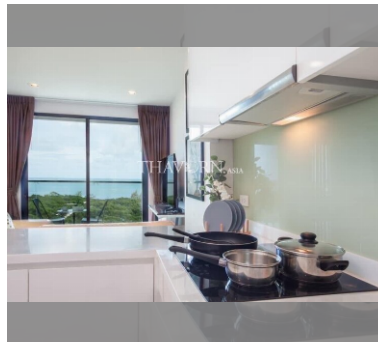

Condo for sale 2 bedroom 82.11 m² in De Amber, Pattaya

฿ 8,900,000

UNIT PARAMETERS:

UID	FS-240464
quota	foreign quota
type	2 bedroom
size	82.11m²
floor	7
view	sea view
quality	excellent
equipment	furniture
online viewing	on
transfer fee payer	50/50

PROJECT PARAMETERS:

district	Bang Saray
buildings	1
floors	7
built in	2017

FACILITIES:

General information: boutique, meters to beach: 50, minutes to beach: 2, underground parking.

Swimming pool: rooftop pool, infinity view.

Chill zone: garden.

Health zone: gym, sauna.

Other: lobby, CCTV, security.