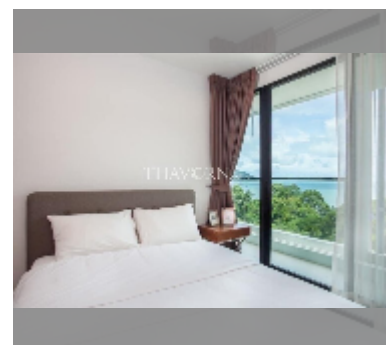

Condo for sale 2 bedroom 82.11 m² in De Amber, Pattaya

฿ 8,900,000

UNIT PARAMETERS:

UID	FS-240464
quota	foreign quota
type	2 bedroom
size	82.11m²
floor	7
view	sea view
quality	excellent
equipment: furniture	
online viewing	yes

PROJECT PARAMETERS:

district	Bang Saray
buildings	1
floors	7
built in	2017

FACILITIES:

General information: boutique, meters to beach: 50, minutes to beach: 2, underground parking.

Swimming pool: rooftop pool, infinity view.

Chill zone: garden.

Health zone: gym, sauna.

Other: lobby, CCTV, security.