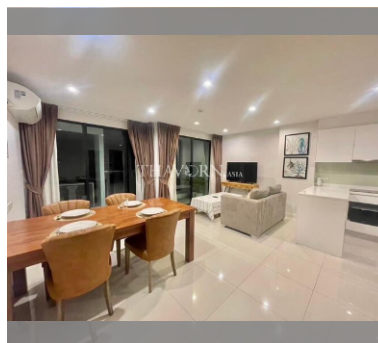

Condo for sale 2 bedroom 82.11 m² in De Amber, Pattaya

฿ 8,900,000

UNIT PARAMETERS:

UID	FS-240464
quota	foreign quota
type	2 bedroom
size	82.11m²
floor	7
view	sea view
quality	excellent
equipment	furniture
online viewing	on
transfer fee payer	50/50

PROJECT PARAMETERS:

district	Bang Saray
buildings	1
floors	7
built in	2017

FACILITIES:

General information: boutique, meters to beach: 50, minutes to beach: 2, underground parking.

Swimming pool: rooftop pool, infinity view.

Chill zone: garden.

Health zone: gym, sauna.

Other: lobby, CCTV, security.