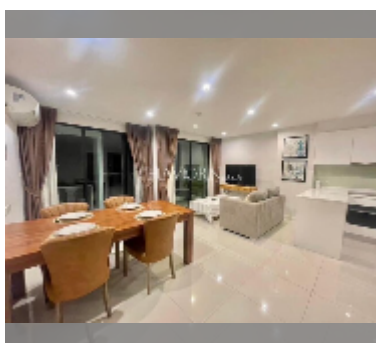

Condo for sale 2 bedroom 82.11 m² in De Amber, Pattaya

฿ 8,900,000

UNIT PARAMETERS:

UID	FS-240464
quota	foreign quota
type	2 bedroom
size	82.11m²
floor	7
view	sea view
quality	excellent
equipment: furniture	
online viewing	yes

PROJECT PARAMETERS:

district	Bang Saray
buildings	1
floors	7
built in	2017

FACILITIES:

General information: boutique, meters to beach: 50, minutes to beach: 2, underground parking.

Swimming pool: rooftop pool, infinity view.

Chill zone: garden.

Health zone: gym, sauna.

Other: lobby, CCTV, security.