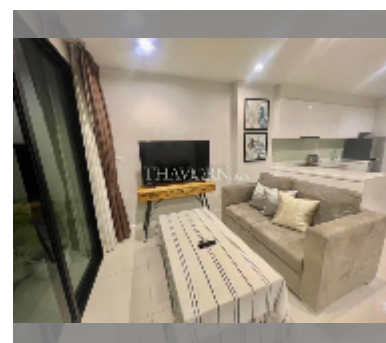

Condo for sale 2 bedroom 82.11 m² in De Amber, Pattaya

฿ 8,900,000

UNIT PARAMETERS:

UID	FS-240464
quota	foreign quota
type	2 bedroom
size	82.11m²
floor	7
view	sea view
quality	excellent
equipment: furniture	
online viewing	yes

PROJECT PARAMETERS:

district	Bang Saray
buildings	1
floors	7
built in	2017

FACILITIES:

General information: boutique, meters to beach: 50, minutes to beach: 2, underground parking.

Swimming pool: rooftop pool, infinity view.

Chill zone: garden.

Health zone: gym, sauna.

Other: lobby, CCTV, security.