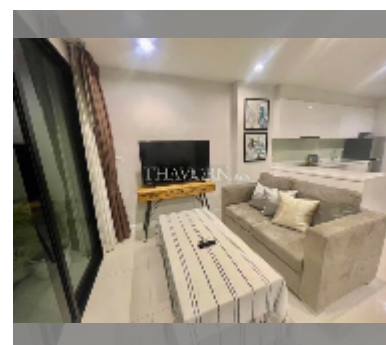

Condo for sale 2 bedroom 82.11 m² in De Amber, Pattaya

฿ 8,900,000

UNIT PARAMETERS:

UID	FS-240464
quota	foreign quota
type	2 bedroom
size	82.11m²
floor	7
view	sea view
quality	excellent
equipment: furniture	
online viewing	yes

PROJECT PARAMETERS:

district	Bang Saray
buildings	1
floors	7
built in	2017

FACILITIES:

General information: boutique, meters to beach: 50, minutes to beach: 2, underground parking.

Swimming pool: rooftop pool, infinity view.

Chill zone: garden.

Health zone: gym, sauna.

Other: lobby, CCTV, security.