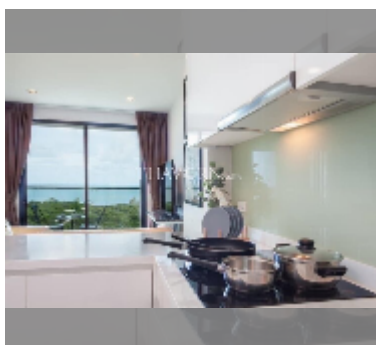

Condo for sale 2 bedroom 82.11 m² in De Amber, Pattaya

฿ 8,900,000

UNIT PARAMETERS:

UID	FS-240464
quota	foreign quota
type	2 bedroom
size	82.11m²
floor	7
view	sea view
quality	excellent
equipment: furniture	
online viewing	yes

PROJECT PARAMETERS:

district	Bang Saray
buildings	1
floors	7
built in	2017

FACILITIES:

General information: boutique, meters to beach: 50, minutes to beach: 2, underground parking.

Swimming pool: rooftop pool, infinity view.

Chill zone: garden.

Health zone: gym, sauna.

Other: lobby, CCTV, security.