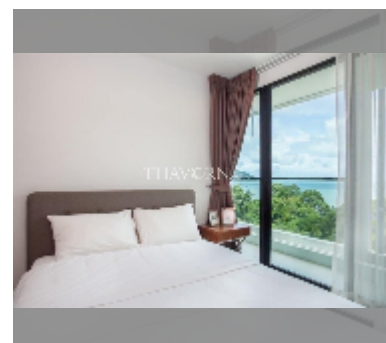

Condo for sale 2 bedroom 82.11 m² in De Amber, Pattaya

฿ 8,900,000

UNIT PARAMETERS:

UID	FS-240464
quota	foreign quota
type	2 bedroom
size	82.11m²
floor	7
view	sea view
quality	excellent
equipment: furniture	
online viewing	yes

PROJECT PARAMETERS:

district	Bang Saray
buildings	1
floors	7
built in	2017

FACILITIES:

General information: boutique, meters to beach: 50, minutes to beach: 2, underground parking.

Swimming pool: rooftop pool, infinity view.

Chill zone: garden.

Health zone: gym, sauna.

Other: lobby, CCTV, security.