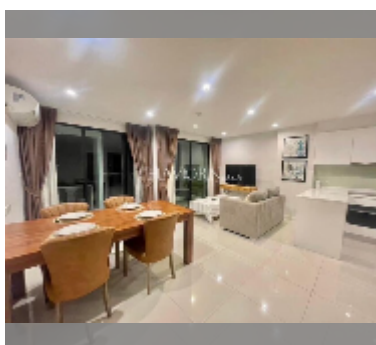

Condo for sale 2 bedroom 82.11 m² in De Amber, Pattaya

฿ 8,900,000

UNIT PARAMETERS:

UID	FS-240464
quota	foreign quota
type	2 bedroom
size	82.11m²
floor	7
view	sea view
quality	excellent
equipment: furniture	
online viewing	yes

PROJECT PARAMETERS:

district	Bang Saray
buildings	1
floors	7
built in	2017

FACILITIES:

General information: boutique, meters to beach: 50, minutes to beach: 2, underground parking.

Swimming pool: rooftop pool, infinity view.

Chill zone: garden.

Health zone: gym, sauna.

Other: lobby, CCTV, security.