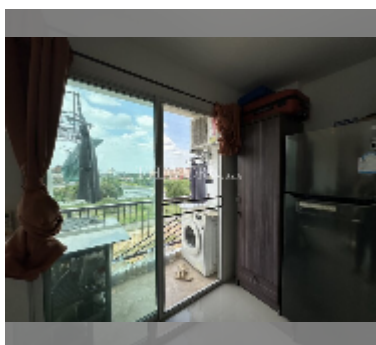

Condo for sale studio 30.75 m² in Trio Gems, Pattaya

฿ 1,400,000

UNIT PARAMETERS:

UID	FS-240463
quota	foreign quota
type	studio
size	30.75m²
floor	6
view	partial sea view
quality	good
equipment: furniture	
online viewing	yes

PROJECT PARAMETERS:

district	Jomtien
buildings	3
floors	8
built in	2016
maintenance	฿ 9,225/year

FACILITIES:

General information: lowrise, meters to beach: 200, minutes to beach: 3, covered parking.

Swimming pool: swimming pool, kids pool, jacuzzi.

Health zone: gym.

Other: CCTV, security, laundry.