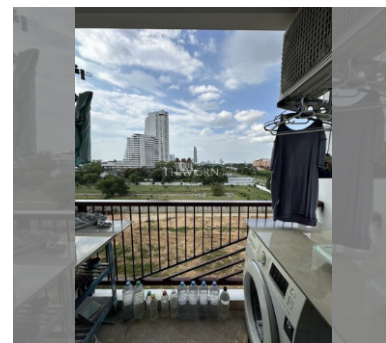

Condo for sale studio 30.75 m² in Trio Gems, Pattaya

฿ 1,400,000

UNIT PARAMETERS:

UID	FS-240463
quota	foreign quota
type	studio
size	30.75m ²
floor	6
view	partial sea view
quality	good
equipment	furniture
online viewing	on
transfer cost	62,767
transfer fee payer	50/50

PROJECT PARAMETERS:

district	Jomtien
buildings	3
floors	8
built in	2016
maintenance	฿ 9,225/year

FACILITIES:

General information: lowrise, meters to beach: 200, minutes to beach: 3, covered parking.

Swimming pool: swimming pool, kids pool, jacuzzi.

Health zone: gym.

Other: CCTV, security, laundry.

details