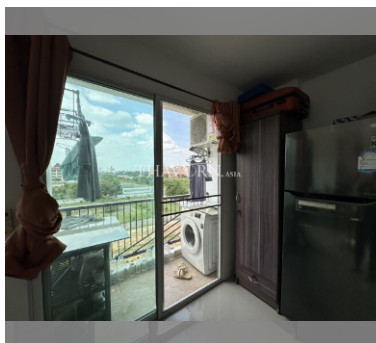

Condo for sale studio 30.75 m² in Trio Gems, Pattaya

฿ 1,400,000

UNIT PARAMETERS:

UID	FS-240463
quota	foreign quota
type	studio
size	30.75m²
floor	6
view	partial sea view
quality	good
equipment	furniture
online viewing	on
transfer cost	62,767
transfer fee payer	50/50

PROJECT PARAMETERS:

district	Jomtien
buildings	3
floors	8
built in	2016
maintenance	฿ 9,225/year

FACILITIES:

General information: lowrise, meters to beach: 200, minutes to beach: 3, covered parking.

Swimming pool: swimming pool, kids pool, jacuzzi.

Health zone: gym.

Other: CCTV, security, laundry.