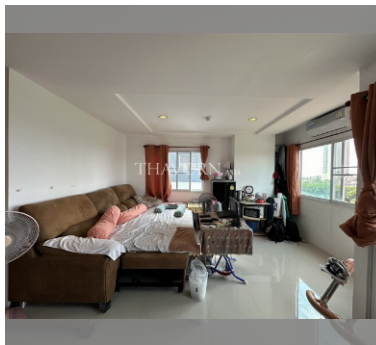

Condo for sale studio 30.75 m² in Trio Gems, Pattaya

Discover your perfect getaway in the vibrant city of Pattaya with this charming studio apartment located in the prestigious Trio Gems condominium. Nestled in the sought-after Jomtien area, this cozy 30.75 m² flat offers an ideal blend of comfort and convenience, perfect for those seeking a serene retreat or a savvy investment opportunity. Perched on the 6th floor of an 8-story building, this fully furnished studio is ready to welcome you with open arms. Its modern and stylish decor ensures you feel right at home from the moment you step inside. Whether you're enjoying a peaceful evening in or entertaining friends, this space is designed to cater to all your needs. Priced at an attractive 1,400,000, this property presents an excellent val...

฿ 1,400,000

UNIT PARAMETERS:

UID	FS-240463
quota	foreign quota
type	studio
size	30.75m²
floor	6
view	partial sea view
quality	good
equipment	furniture
online viewing	on
transfer cost	62,767
transfer fee payer	50/50
additional cost	

PROJECT PARAMETERS:

district	Jomtien
buildings	3
floors	8
built in	2016
maintenance	฿ 9,225/year

FACILITIES:

General information: lowrise, meters to beach: 200, minutes to beach: 3, covered parking.

Swimming pool: swimming pool, kids pool, jacuzzi.

Health zone: gym.

Other: CCTV, security, laundry.