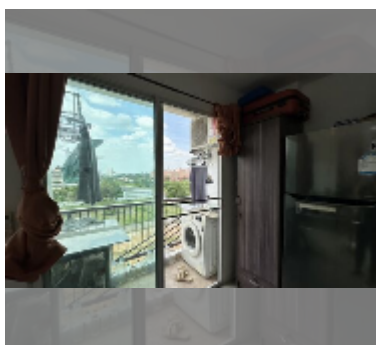

### FACILITIES:

General information: lowrise, meters to beach: 200, minutes to beach: 3, covered parking.

Swimming pool: swimming pool, kids pool, jacuzzi.

Health zone: gym.

Other: CCTV, security, laundry.