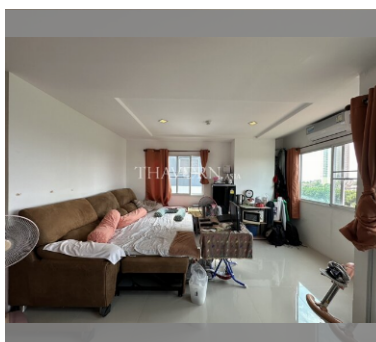

Condo for sale studio 30.75 m² in Trio Gems, Pattaya

฿ 1,400,000

UNIT PARAMETERS:

UID	FS-240463
quota	foreign quota
type	studio
size	30.75m²
floor	6
view	partial sea view
quality	good
equipment	furniture
online viewing	on
transfer cost	62,767
transfer fee payer	50/50

PROJECT PARAMETERS:

district	Jomtien
buildings	3
floors	8
built in	2016
maintenance	฿ 9,225/year

FACILITIES:

General information: lowrise, meters to beach: 200, minutes to beach: 3, covered parking.

Swimming pool: swimming pool, kids pool, jacuzzi.

Health zone: gym.

Other: CCTV, security, laundry.