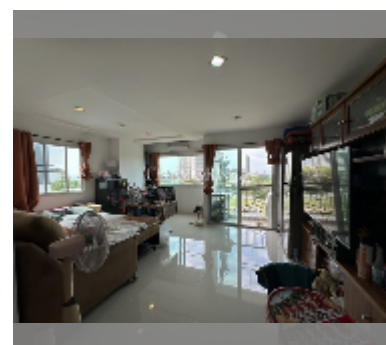

Condo for sale studio 30.75 m² in Trio Gems, Pattaya

฿ 1,400,000

UNIT PARAMETERS:

UID	FS-240463
quota	foreign quota
type	studio
size	30.75m²
floor	6
view	partial sea view
quality	good
equipment: furniture	
online viewing	yes

PROJECT PARAMETERS:

district	Jomtien
buildings	3
floors	8
built in	2016
maintenance	฿ 9,225/year

FACILITIES:

General information: lowrise, meters to beach: 200, minutes to beach: 3, covered parking.

Swimming pool: swimming pool, kids pool, jacuzzi.

Health zone: gym.

Other: CCTV, security, laundry.