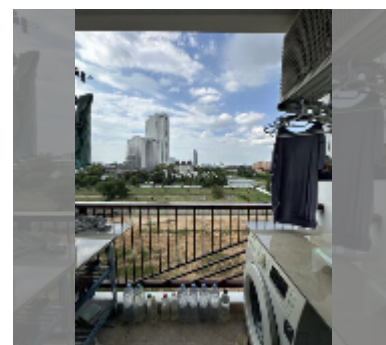

Condo for sale studio 30.75 m² in Trio Gems, Pattaya

฿ 1,400,000

UNIT PARAMETERS:

UID	FS-240463
quota	foreign quota
type	studio
size	30.75m²
floor	6
view	partial sea view
quality	good
equipment: furniture	
online viewing	yes

PROJECT PARAMETERS:

district	Jomtien
buildings	3
floors	8
built in	2016
maintenance	฿ 9,225/year

FACILITIES:

General information: lowrise, meters to beach: 200, minutes to beach: 3, covered parking.

Swimming pool: swimming pool, kids pool, jacuzzi.

Health zone: gym.

Other: CCTV, security, laundry.