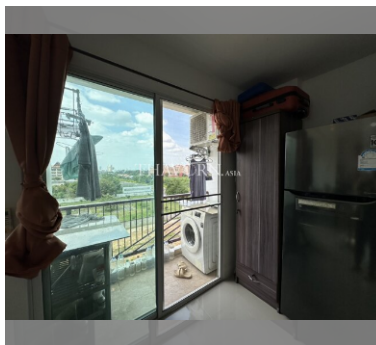

Condo for sale studio 30.75 m² in Trio Gems, Pattaya

Discover your perfect getaway in the vibrant city of Pattaya with this charming studio apartment located in the prestigious Trio Gems condominium. Nestled in the sought-after Jomtien area, this cozy 30.75 m² flat offers an ideal blend of comfort and convenience, perfect for those seeking a serene retreat or a savvy investment opportunity. Perched on the 6th floor of an 8-story building, this fully furnished studio is ready to welcome you with open arms. Its modern and stylish decor ensures you feel right at home from the moment you step inside. Whether you're enjoying a peaceful evening in or entertaining friends, this space is designed to cater to all your needs. Priced at an attractive 1,400,000, this property presents an excellent val...

฿ 1,400,000

UNIT PARAMETERS:

UID	FS-240463
quota	foreign quota
type	studio
size	30.75m²
floor	6
view	partial sea view
quality	good
equipment	furniture
online viewing	on
transfer cost	62,767
transfer fee payer	50/50
additional cost	

PROJECT PARAMETERS:

district	Jomtien
buildings	3
floors	8
built in	2016
maintenance	฿ 9,225/year

FACILITIES:

General information: lowrise, meters to beach: 200, minutes to beach: 3, covered parking.

Swimming pool: swimming pool, kids pool, jacuzzi.

Health zone: gym.

Other: CCTV, security, laundry.