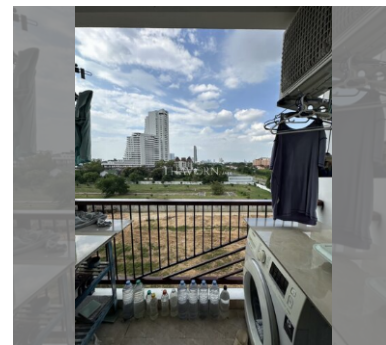

Condo for sale studio 30.75 m<sup>2</sup> in Trio Gems, Pattaya

Discover your perfect getaway in the vibrant city of Pattaya with this charming studio apartment located in the prestigious Trio Gems condominium. Nestled in the sought-after Jomtien area, this cozy 30.75 m<sup>2</sup> flat offers an ideal blend of comfort and convenience, perfect for those seeking a serene retreat or a savvy investment opportunity. Perched on the 6th floor of an 8-story building, this fully furnished studio is ready to welcome you with open arms. Its modern and stylish decor ensures you feel right at home from the moment you step inside. Whether you're enjoying a peaceful evening in or entertaining friends, this space is designed to cater to all your needs. Priced at an attractive 1,400,000, this property presents an excellent val...

### FACILITIES:

**General information:** lowrise, meters to beach: 200, minutes to beach: 3, covered parking.

**Swimming pool:** swimming pool, kids pool, jacuzzi.

**Health zone:** gym.

**Other:** CCTV, security, laundry.