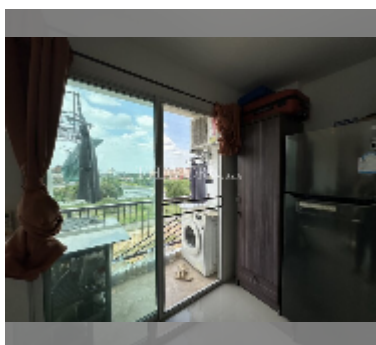

Condo for sale studio 30.75 m² in Trio Gems, Pattaya

฿ 1,400,000

UNIT PARAMETERS:

UID	FS-240463
quota	foreign quota
type	studio
size	30.75m ²
floor	6
view	partial sea view
quality	good
equipment: furniture	
online viewing	yes

Health zone: gym.

Other: CCTV, security, laundry.

[details](#)