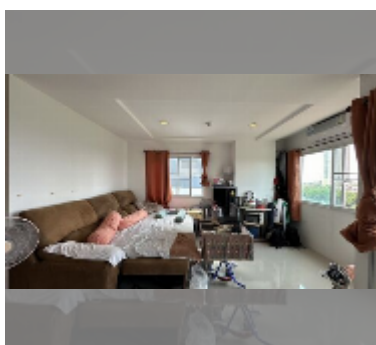

Condo for sale studio 30.75 m² in Trio Gems, Pattaya

฿ 1,400,000

UNIT PARAMETERS:

UID	FS-240463
quota	foreign quota
type	studio
size	30.75m²
floor	6
view	partial sea view
quality	good
equipment: furniture	
online viewing	yes

PROJECT PARAMETERS:

district	Jomtien
buildings	3
floors	8
built in	2016
maintenance	฿ 9,225/year

FACILITIES:

General information: lowrise, meters to beach: 200, minutes to beach: 3, covered parking.

Swimming pool: swimming pool, kids pool, jacuzzi.

Health zone: gym.

Other: CCTV, security, laundry.