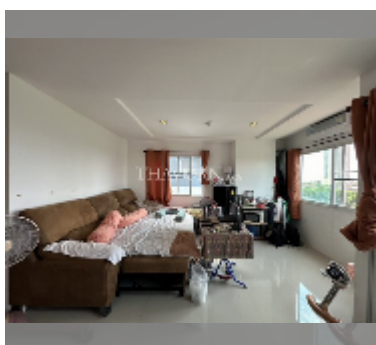

Condo for sale studio 30.75 m² in Trio Gems, Pattaya

฿ 1,400,000

UNIT PARAMETERS:

UID	FS-240463
quota	foreign quota
type	studio
size	30.75m²
floor	6
view	partial sea view
quality	good
equipment: furniture	
online viewing	yes

PROJECT PARAMETERS:

district	Jomtien
buildings	3
floors	8
built in	2016
maintenance	฿ 9,225/year

FACILITIES:

General information: lowrise, meters to beach: 200, minutes to beach: 3, covered parking.

Swimming pool: swimming pool, kids pool, jacuzzi.

Health zone: gym.

Other: CCTV, security, laundry.