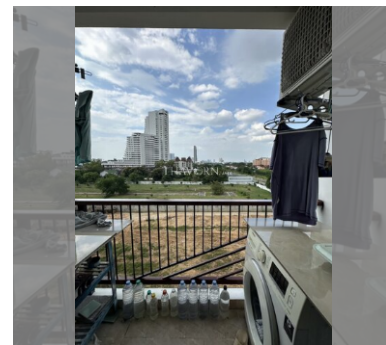

Condo for sale studio 30.75 m² in Trio Gems, Pattaya

Discover your perfect getaway in the vibrant city of Pattaya with this charming studio apartment located in the prestigious Trio Gems condominium. Nestled in the sought-after Jomtien area, this cozy 30.75 m² flat offers an ideal blend of comfort and convenience, perfect for those seeking a serene retreat or a savvy investment opportunity. Perched on the 6th floor of an 8-story building, this fully furnished studio is ready to welcome you with open arms. Its modern and stylish decor ensures you feel right at home from the moment you step inside. Whether you're enjoying a peaceful evening in or entertaining friends, this space is designed to cater to all your needs. Priced at an attractive 1,400,000, this property presents an excellent val...

PROJECT PARAMETERS:

district	Jomtien
buildings	3
floors	8
built in	2016
maintenance	฿ 9,225/year

FACILITIES:

General information: lowrise, meters to beach: 200, minutes to beach: 3, covered parking.

Swimming pool: swimming pool, kids pool, jacuzzi.

Health zone: gym.

Other: CCTV, security, laundry.

details