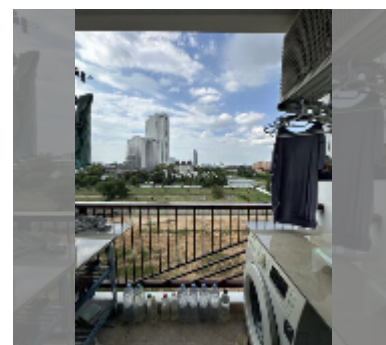

PROJECT PARAMETERS:

district	Jomtien
buildings	3
floors	8
built in	2016
maintenance	฿ 9,225/year

FACILITIES:

General information: lowrise, meters to beach: 200, minutes to beach: 3, covered parking.

Swimming pool: swimming pool, kids pool, jacuzzi.

Health zone: gym.

Other: CCTV, security, laundry.

[details](#)