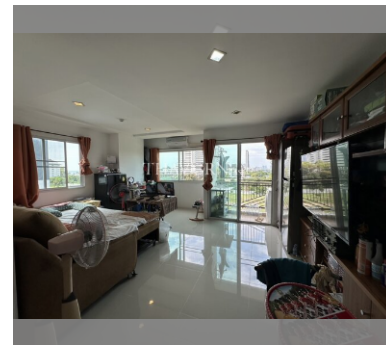

Condo for sale studio 30.75 m² in Trio Gems, Pattaya

Discover your perfect getaway in the vibrant city of Pattaya with this charming studio apartment located in the prestigious Trio Gems condominium. Nestled in the sought-after Jomtien area, this cozy 30.75 m² flat offers an ideal blend of comfort and convenience, perfect for those seeking a serene retreat or a savvy investment opportunity. Perched on the 6th floor of an 8-story building, this fully furnished studio is ready to welcome you with open arms. Its modern and stylish decor ensures you feel right at home from the moment you step inside. Whether you're enjoying a peaceful evening in or entertaining friends, this space is designed to cater to all your needs. Priced at an attractive 1,400,000, this property presents an excellent val...

฿ 1,400,000

UNIT PARAMETERS:

UID	FS-240463
quota	foreign quota
type	studio
size	30.75m²
floor	6
view	partial sea view
quality	good
equipment	furniture
online viewing	on
transfer cost	62,767
transfer fee payer	50/50
additional cost	

PROJECT PARAMETERS:

district	Jomtien
buildings	3
floors	8
built in	2016
maintenance	฿ 9,225/year

FACILITIES:

General information: lowrise, meters to beach: 200, minutes to beach: 3, covered parking.

Swimming pool: swimming pool, kids pool, jacuzzi.

Health zone: gym.

Other: CCTV, security, laundry.