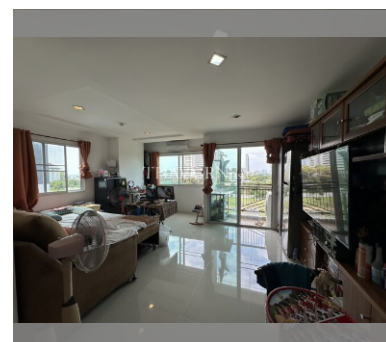

Condo for sale studio 30.75 m² in Trio Gems, Pattaya

฿ 1,400,000

UNIT PARAMETERS:

UID	FS-240463
quota	foreign quota
type	studio
size	30.75m²
floor	6
view	partial sea view
quality	good
equipment	furniture
online viewing	on
transfer cost	62,767
transfer fee payer	50/50

PROJECT PARAMETERS:

district	Jomtien
buildings	3
floors	8
built in	2016
maintenance	฿ 9,225/year

FACILITIES:

General information: lowrise, meters to beach: 200, minutes to beach: 3, covered parking.

Swimming pool: swimming pool, kids pool, jacuzzi.

Health zone: gym.

Other: CCTV, security, laundry.