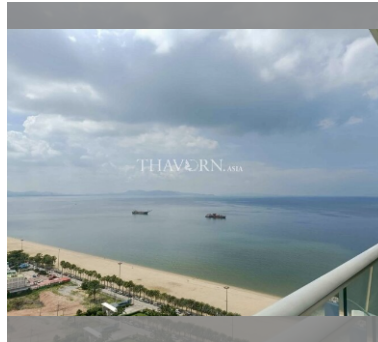

Condo for sale 1 bedroom 48 m² in Aeras, Pattaya

฿ 5,800,000

UNIT PARAMETERS:

UID	FS-240459
quota	thai quota
type	1 bedroom
size	48m ²
floor	21
view	garden view
quality	not chosen
transfer fee payer	By seller

PROJECT PARAMETERS:

district	Jomtien
buildings	2
floors	38
built in	2017
maintenance	฿ 23,040/year

FACILITIES:

General information: highrise, underground parking.

Swimming pool: swimming pool, rooftop pool.

Chill zone: chill zone, garden, rooftop chillout.

Health zone: gym.

Other: lobby, clubhouse, games room, kids playgarden, CCTV, security, minimart.

details