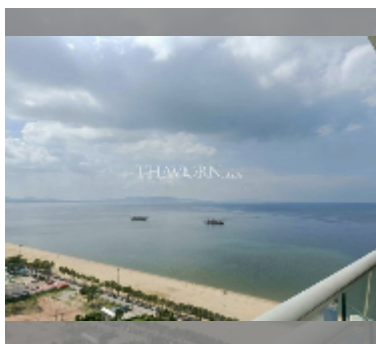

Condo for sale 1 bedroom 48 m² in Aeras, Pattaya

฿ 5,800,000

UNIT PARAMETERS:

UID	FS-240459
quota	thai quota
type	1 bedroom
size	48m²
floor	21
view	garden view

PROJECT PARAMETERS:

district	Jomtien
buildings	2
floors	38
built in	2017
maintenance	฿ 23,040/year

FACILITIES:

General information: highrise, underground parking.

Swimming pool: swimming pool, rooftop pool.

Chill zone: chill zone, garden, rooftop chillout.

Health zone: gym.

Other: lobby, clubhouse, games room, kids playgarden, CCTV, security, minimart.