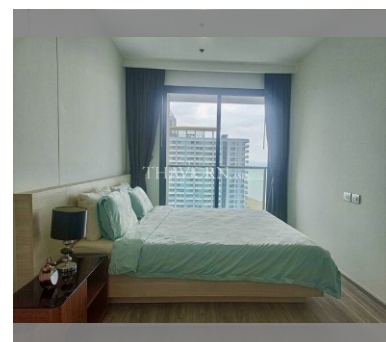

Condo for sale 1 bedroom 48 m² in Aeras, Pattaya

฿ 5,800,000

UNIT PARAMETERS:

UID	FS-240459
quota	thai quota
type	1 bedroom
size	48m²
floor	21
view	garden view
quality	not chosen
transfer fee payer	By seller

PROJECT PARAMETERS:

district	Jomtien
buildings	2
floors	38
built in	2017
maintenance	฿ 23,040/year

FACILITIES:

General information: highrise, underground parking.

Swimming pool: swimming pool, rooftop pool.

Chill zone: chill zone, garden, rooftop chillout.

Health zone: gym.

Other: lobby, clubhouse, games room, kids playgarden, CCTV, security, minimart.