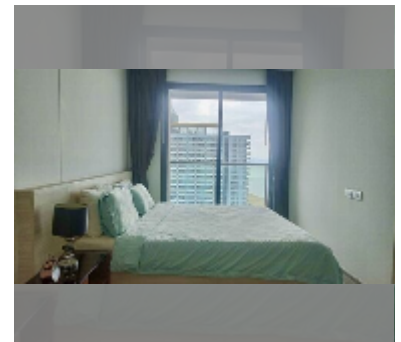

Condo for sale 1 bedroom 48 m² in Aeras, Pattaya

฿ 5,950,000

UNIT PARAMETERS:

UID	FS-240459
quota	thai quota
type	1 bedroom
size	48m²
floor	21
view	sea view

PROJECT PARAMETERS:

district	Jomtien
buildings	2
floors	38
built in	2017
maintenance	฿ 23,040/year

FACILITIES:

General information: highrise, underground parking.

Swimming pool: swimming pool, rooftop pool.

Chill zone: chill zone, garden, rooftop chillout.

Health zone: gym.

Other: lobby, clubhouse, games room, kids playgarden, CCTV, security, minimart.