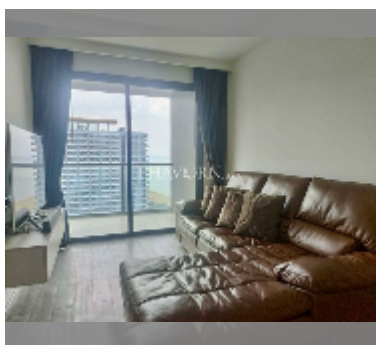

Condo for sale 1 bedroom 48 m² in Aeras, Pattaya

฿ 5,800,000

UNIT PARAMETERS:

UID	FS-240459
quota	thai quota
type	1 bedroom
size	48m²
floor	21
view	garden view

PROJECT PARAMETERS:

district	Jomtien
buildings	2
floors	38
built in	2017
maintenance	฿ 23,040/year

FACILITIES:

General information: highrise, underground parking.

Swimming pool: swimming pool, rooftop pool.

Chill zone: chill zone, garden, rooftop chillout.

Health zone: gym.

Other: lobby, clubhouse, games room, kids playgarden, CCTV, security, minimart.