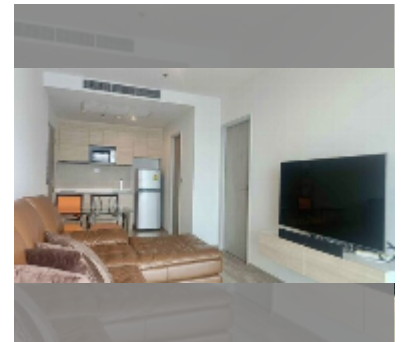

Condo for sale 1 bedroom 48 m² in Aeras, Pattaya

฿ 5,950,000

UNIT PARAMETERS:

UID	FS-240459
quota	thai quota
type	1 bedroom
size	48m²
floor	21
view	sea view

PROJECT PARAMETERS:

district	Jomtien
buildings	2
floors	38
built in	2017
maintenance	฿ 23,040/year

FACILITIES:

General information: highrise, underground parking.

Swimming pool: swimming pool, rooftop pool.

Chill zone: chill zone, garden, rooftop chillout.

Health zone: gym.

Other: lobby, clubhouse, games room, kids playgarden, CCTV, security, minimart.