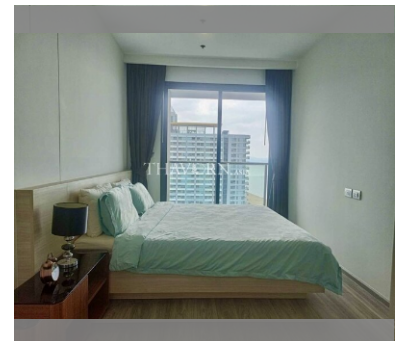

Condo for sale 1 bedroom 48 m² in Aeras, Pattaya

฿ 5,800,000

UNIT PARAMETERS:

UID	FS-240459
quota	thai quota
type	1 bedroom
size	48m²
floor	21
view	garden view
quality	not chosen
transfer fee payer	By seller

PROJECT PARAMETERS:

district	Jomtien
buildings	2
floors	38
built in	2017
maintenance	฿ 23,040/year

FACILITIES:

General information: highrise, underground parking.

Swimming pool: swimming pool, rooftop pool.

Chill zone: chill zone, garden, rooftop chillout.

Health zone: gym.

Other: lobby, clubhouse, games room, kids playgarden, CCTV, security, minimart.