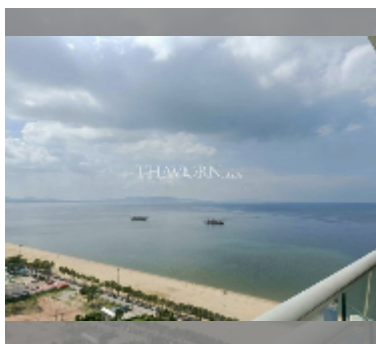

Condo for sale 1 bedroom 48 m² in Aeras, Pattaya

฿ 5,800,000

UNIT PARAMETERS:

| | |
|-------|------------------|
| UID | FS-240459 |
| quota | thai quota |
| type | 1 bedroom |
| size | 48m ² |
| floor | 21 |
| view | garden view |

Swimming pool: swimming pool, rooftop pool.

Chill zone: chill zone, garden, rooftop chillout.

Health zone: gym.

Other: lobby, clubhouse, games room, kids playgarden, CCTV, security, minimart.

[details](#)