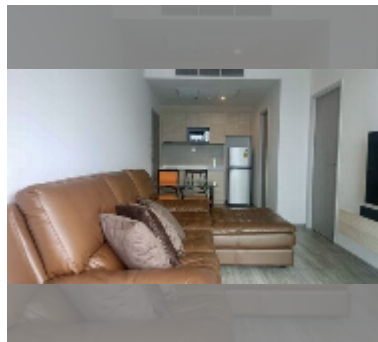

Condo for sale 1 bedroom 48 m² in Aeras, Pattaya

฿ 5,950,000

UNIT PARAMETERS:

UID	FS-240459
quota	thai quota
type	1 bedroom
size	48m²
floor	21
view	sea view

PROJECT PARAMETERS:

district	Jomtien
buildings	2
floors	38
built in	2017
maintenance	฿ 23,040/year

FACILITIES:

General information: highrise, underground parking.

Swimming pool: swimming pool, rooftop pool.

Chill zone: chill zone, garden, rooftop chillout.

Health zone: gym.

Other: lobby, clubhouse, games room, kids playgarden, CCTV, security, minimart.