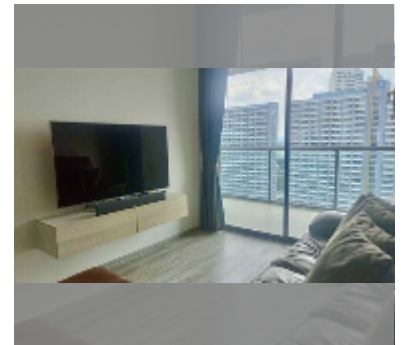

Condo for sale 1 bedroom 48 m² in Aeras, Pattaya

฿ 5,950,000

UNIT PARAMETERS:

UID	FS-240459
quota	thai quota
type	1 bedroom
size	48m²
floor	21
view	sea view

PROJECT PARAMETERS:

district	Jomtien
buildings	2
floors	38
built in	2017
maintenance	฿ 23,040/year

FACILITIES:

General information: highrise, underground parking.

Swimming pool: swimming pool, rooftop pool.

Chill zone: chill zone, garden, rooftop chillout.

Health zone: gym.

Other: lobby, clubhouse, games room, kids playgarden, CCTV, security, minimart.