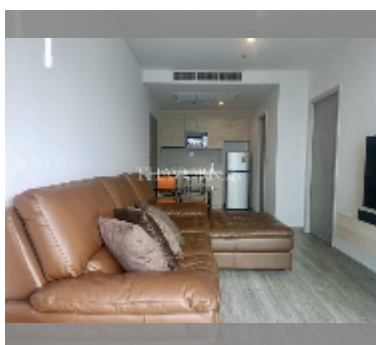

Condo for sale 1 bedroom 48 m² in Aeras, Pattaya

฿ 5,800,000

UNIT PARAMETERS:

UID	FS-240459
quota	thai quota
type	1 bedroom
size	48m²
floor	21
view	garden view

PROJECT PARAMETERS:

district	Jomtien
buildings	2
floors	38
built in	2017
maintenance	฿ 23,040/year

FACILITIES:

General information: highrise, underground parking.

Swimming pool: swimming pool, rooftop pool.

Chill zone: chill zone, garden, rooftop chillout.

Health zone: gym.

Other: lobby, clubhouse, games room, kids playgarden, CCTV, security, minimart.