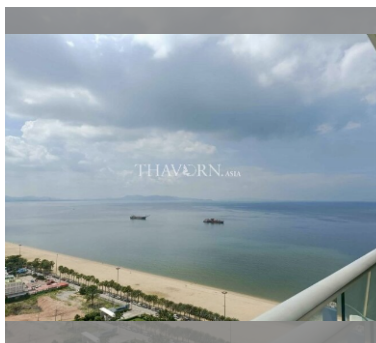

Condo for sale 1 bedroom 48 m² in Aeras, Pattaya

฿ 5,800,000

UNIT PARAMETERS:

UID	FS-240459
quota	thai quota
type	1 bedroom
size	48m²
floor	21
view	garden view
quality	not chosen
transfer fee payer	By seller

PROJECT PARAMETERS:

district	Jomtien
buildings	2
floors	38
built in	2017
maintenance	฿ 23,040/year

FACILITIES:

General information: highrise, underground parking.

Swimming pool: swimming pool, rooftop pool.

Chill zone: chill zone, garden, rooftop chillout.

Health zone: gym.

Other: lobby, clubhouse, games room, kids playgarden, CCTV, security, minimart.