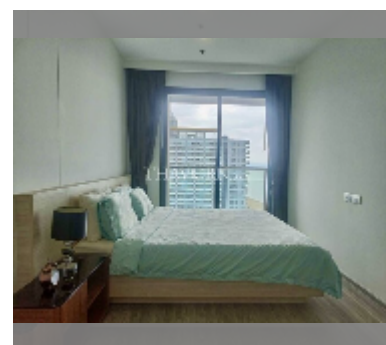

Condo for sale 1 bedroom 48 m² in Aeras, Pattaya

฿ 5,800,000

UNIT PARAMETERS:

UID	FS-240459
quota	thai quota
type	1 bedroom
size	48m²
floor	21
view	garden view

PROJECT PARAMETERS:

district	Jomtien
buildings	2
floors	38
built in	2017
maintenance	฿ 23,040/year

FACILITIES:

General information: highrise, underground parking.

Swimming pool: swimming pool, rooftop pool.

Chill zone: chill zone, garden, rooftop chillout.

Health zone: gym.

Other: lobby, clubhouse, games room, kids playgarden, CCTV, security, minimart.