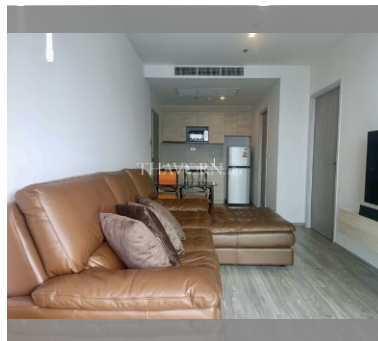

Condo for sale 1 bedroom 48 m² in Aeras, Pattaya

฿ 5,800,000

UNIT PARAMETERS:

UID	FS-240459
quota	thai quota
type	1 bedroom
size	48m²
floor	21
view	garden view
quality	not chosen
transfer fee payer	By seller

PROJECT PARAMETERS:

district	Jomtien
buildings	2
floors	38
built in	2017
maintenance	฿ 23,040/year

FACILITIES:

General information: highrise, underground parking.

Swimming pool: swimming pool, rooftop pool.

Chill zone: chill zone, garden, rooftop chillout.

Health zone: gym.

Other: lobby, clubhouse, games room, kids playgarden, CCTV, security, minimart.