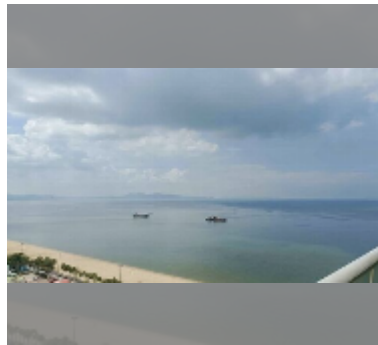

Condo for sale 1 bedroom 48 m² in Aeras, Pattaya

฿ 5,950,000

UNIT PARAMETERS:

UID	FS-240459
quota	thai quota
type	1 bedroom
size	48m²
floor	21
view	sea view

PROJECT PARAMETERS:

district	Jomtien
buildings	2
floors	38
built in	2017
maintenance	฿ 23,040/year

FACILITIES:

General information: highrise, underground parking.

Swimming pool: swimming pool, rooftop pool.

Chill zone: chill zone, garden, rooftop chillout.

Health zone: gym.

Other: lobby, clubhouse, games room, kids playgarden, CCTV, security, minimart.