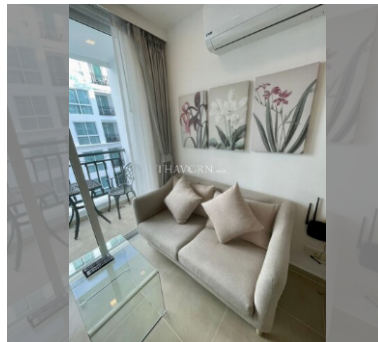

Condo for sale 1 bedroom 28 m² in City Garden Olympus, Pattaya

฿ 2,580,000

UNIT PARAMETERS:

UID	FS-240458
quota	foreign quota
type	1 bedroom
size	28m²
floor	4
view	pool view
quality	not chosen
transfer fee payer	Seller 50/ Buyer 50

PROJECT PARAMETERS:

district	Central Pattaya
buildings	6
floors	8
built in	2018
maintenance	฿ 13,440/year

FACILITIES:

General information: resort, underground parking.

Swimming pool: swimming pool, kids pool, jacuzzi, pool bar .

Chill zone: chill zone, rooftop chillout.

Health zone: gym, sauna.

Other: lobby, CCTV, security, minimart.