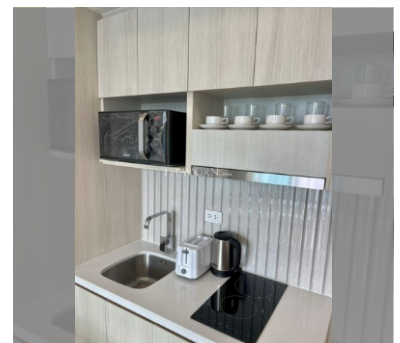

Condo for sale 1 bedroom 28 m² in City Garden Olympus, Pattaya

฿ 2,580,000

UNIT PARAMETERS:

UID	FS-240458
quota	foreign quota
type	1 bedroom
size	28m²
floor	4
view	pool view
quality	not chosen
transfer fee payer	Seller 50/ Buyer 50

PROJECT PARAMETERS:

district	Central Pattaya
buildings	6
floors	8
built in	2018
maintenance	฿ 13,440/year

FACILITIES:

General information: resort, underground parking.

Swimming pool: swimming pool, kids pool, jacuzzi, pool bar .

Chill zone: chill zone, rooftop chillout.

Health zone: gym, sauna.

Other: lobby, CCTV, security, minimart.