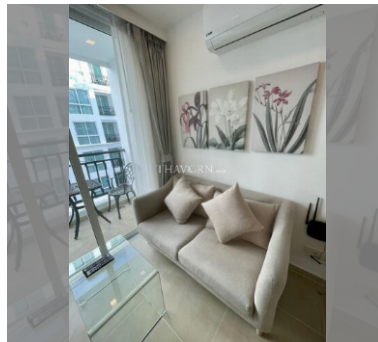

Condo for sale 1 bedroom 28 m² in City Garden Olympus, Pattaya

฿ 2,580,000

UNIT PARAMETERS:

UID	FS-240458
quota	foreign quota
type	1 bedroom
size	28m ²
floor	4
view	pool view
quality	not chosen
transfer fee payer	Seller 50/ Buyer 50

PROJECT PARAMETERS:

district	Central Pattaya
buildings	6
floors	8
built in	2018
maintenance	฿ 13,440/year

FACILITIES:

General information: resort, underground parking.

Swimming pool: swimming pool, kids pool, jacuzzi, pool bar .

Chill zone: chill zone, rooftop chillout.

Health zone: gym, sauna.

Other: lobby, CCTV, security, minimart.

details