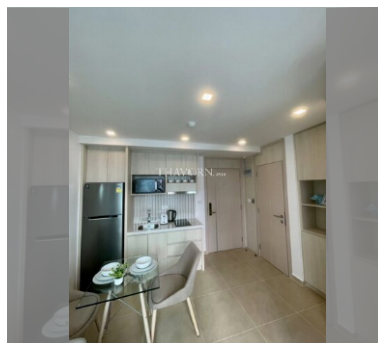

Condo for sale 1 bedroom 28 m² in City Garden Olympus, Pattaya

฿ 2,580,000

UNIT PARAMETERS:

UID	FS-240458
quota	foreign quota
type	1 bedroom
size	28m²
floor	4
view	pool view
quality	not chosen
transfer fee payer	Seller 50/ Buyer 50

PROJECT PARAMETERS:

district	Central Pattaya
buildings	6
floors	8
built in	2018
maintenance	฿ 13,440/year

FACILITIES:

General information: resort, underground parking.

Swimming pool: swimming pool, kids pool, jacuzzi, pool bar .

Chill zone: chill zone, rooftop chillout.

Health zone: gym, sauna.

Other: lobby, CCTV, security, minimart.