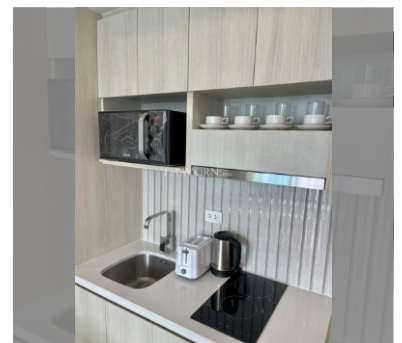

Condo for sale 1 bedroom 28 m² in City Garden Olympus, Pattaya

฿ 2,580,000

UNIT PARAMETERS:

UID	FS-240458
quota	foreign quota
type	1 bedroom
size	28m²
floor	4
view	pool view
quality	not chosen
transfer fee payer	Seller 50/ Buyer 50

PROJECT PARAMETERS:

district	Central Pattaya
buildings	6
floors	8
built in	2018
maintenance	฿ 13,440/year

FACILITIES:

General information: resort, underground parking.

Swimming pool: swimming pool, kids pool, jacuzzi, pool bar .

Chill zone: chill zone, rooftop chillout.

Health zone: gym, sauna.

Other: lobby, CCTV, security, minimart.