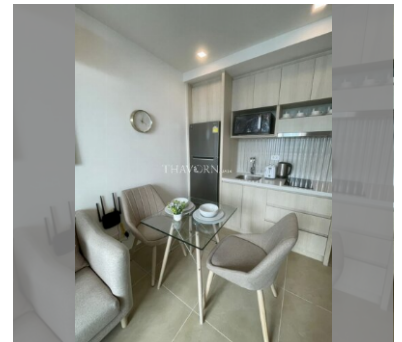

Condo for sale 1 bedroom 28 m² in City Garden Olympus, Pattaya

฿ 2,580,000

UNIT PARAMETERS:

UID	FS-240458
quota	foreign quota
type	1 bedroom
size	28m²
floor	4
view	pool view
quality	not chosen
transfer fee payer	Seller 50/ Buyer 50

PROJECT PARAMETERS:

district	Central Pattaya
buildings	6
floors	8
built in	2018
maintenance	฿ 13,440/year

FACILITIES:

General information: resort, underground parking.

Swimming pool: swimming pool, kids pool, jacuzzi, pool bar .

Chill zone: chill zone, rooftop chillout.

Health zone: gym, sauna.

Other: lobby, CCTV, security, minimart.