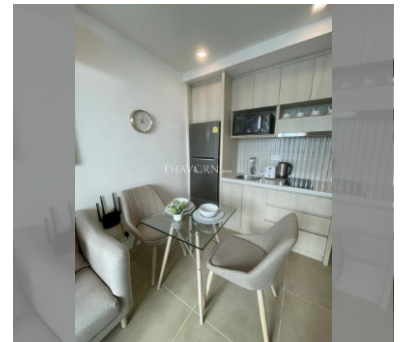

Condo for sale 1 bedroom 28 m² in City Garden Olympus, Pattaya

฿ 2,580,000

UNIT PARAMETERS:

UID	FS-240458
quota	foreign quota
type	1 bedroom
size	28m²
floor	4
view	pool view
quality	not chosen
transfer fee payer	Seller 50/ Buyer 50

PROJECT PARAMETERS:

district	Central Pattaya
buildings	6
floors	8
built in	2018
maintenance	฿ 13,440/year

FACILITIES:

General information: resort, underground parking.

Swimming pool: swimming pool, kids pool, jacuzzi, pool bar .

Chill zone: chill zone, rooftop chillout.

Health zone: gym, sauna.

Other: lobby, CCTV, security, minimart.