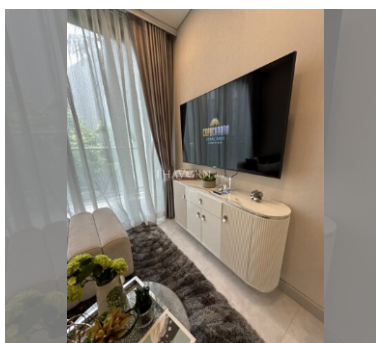

Condo for sale 1 bedroom 34 m² in Copacabana Coral Reef, Pattaya

฿ 4,600,000

UNIT PARAMETERS:

UID	FS-240455
quota	foreign quota
type	1 bedroom
size	34m ²
floor	38
view	sea view
quality	not chosen
transfer fee payer	On buyer

Swimming pool: swimming pool, kids pool, rooftop pool, infinity view.

Chill zone: chill zone.

Health zone: gym, sauna.

Other: reception, lobby, CCTV, security.

details