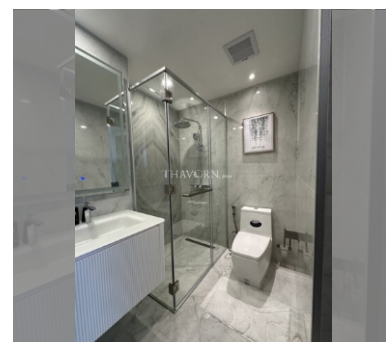

Condo for sale 1 bedroom 34 m² in Copacabana Coral Reef, Pattaya

฿ 4,600,000

UNIT PARAMETERS:

UID	FS-240455
quota	foreign quota
type	1 bedroom
size	34m ²
floor	38
view	sea view
quality	not chosen

PROJECT PARAMETERS:

Chill zone: chill zone.

Health zone: gym, sauna.

Other: reception, lobby, CCTV, security.

[details](#)