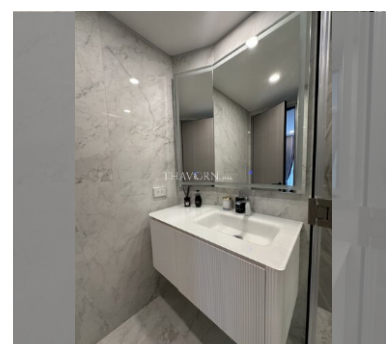

Condo for sale 1 bedroom 34 m² in Copacabana Coral Reef, Pattaya

฿ 4,600,000

UNIT PARAMETERS:

UID	FS-240455
quota	foreign quota
type	1 bedroom
size	34m²
floor	38
view	sea view
quality	not chosen
transfer fee payer	On buyer

PROJECT PARAMETERS:

district	Jomtien
buildings	1
floors	56
start of construction	2024
built in	2028

FACILITIES:

General information: highrise, meters to beach: 500, minutes to beach: 5, multy-level parking.

Swimming pool: swimming pool, kids pool, rooftop pool, infinity view.

Chill zone: chill zone.

Health zone: gym, sauna.

Other: reception, lobby, CCTV, security.