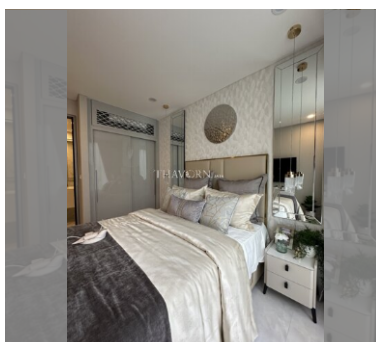

Condo for sale 1 bedroom 34 m² in Copacabana Coral Reef, Pattaya

฿ 4,600,000

UNIT PARAMETERS:

UID	FS-240455
quota	foreign quota
type	1 bedroom
size	34m²
floor	38
view	sea view
quality	not chosen

PROJECT PARAMETERS:

district	Jomtien
buildings	1
floors	56
start of construction	2024
built in	2028

FACILITIES:

General information: highrise, meters to beach: 500, minutes to beach: 5, multy-level parking.

Swimming pool: swimming pool, kids pool, rooftop pool, infinity view.

Chill zone: chill zone.

Health zone: gym, sauna.

Other: reception, lobby, CCTV, security.