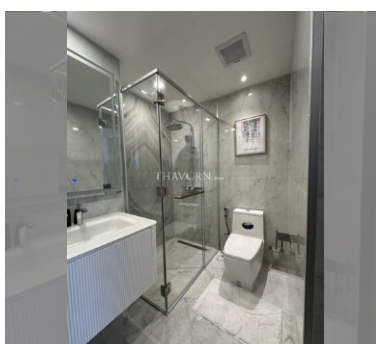

Condo for sale 1 bedroom 34 m² in Copacabana Coral Reef, Pattaya

฿ 4,600,000

UNIT PARAMETERS:

UID	FS-240455
quota	foreign quota
type	1 bedroom
size	34m²
floor	38
view	sea view
quality	not chosen
transfer fee payer	On buyer

PROJECT PARAMETERS:

district	Jomtien
buildings	1
floors	56
start of construction	2024
built in	2028

FACILITIES:

General information: highrise, meters to beach: 500, minutes to beach: 5, multy-level parking.

Swimming pool: swimming pool, kids pool, rooftop pool, infinity view.

Chill zone: chill zone.

Health zone: gym, sauna.

Other: reception, lobby, CCTV, security.