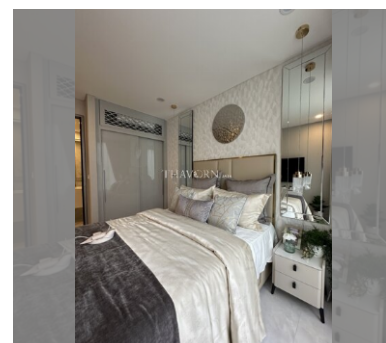

Condo for sale 1 bedroom 34 m² in Copacabana Coral Reef, Pattaya

฿ 4,600,000

UNIT PARAMETERS:

UID	FS-240455
quota	foreign quota
type	1 bedroom
size	34m²
floor	38
view	sea view
quality	not chosen
transfer fee payer	On buyer

PROJECT PARAMETERS:

district	Jomtien
buildings	1
floors	56
start of construction	2024
built in	2028

FACILITIES:

General information: highrise, meters to beach: 500, minutes to beach: 5, multy-level parking.

Swimming pool: swimming pool, kids pool, rooftop pool, infinity view.

Chill zone: chill zone.

Health zone: gym, sauna.

Other: reception, lobby, CCTV, security.