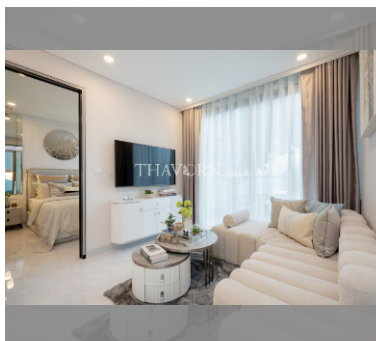

Condo for sale 1 bedroom 77.8 m² in Copacabana Coral Reef, Pattaya

฿ 13,500,000

UNIT PARAMETERS:

UID	FS-240454
quota	foreign quota
type	1 bedroom
size	77.8m²
floor	44
quality	not chosen
transfer fee payer	On buyer

PROJECT PARAMETERS:

district	Jomtien
buildings	1
floors	56
start of construction	2024
built in	2028

FACILITIES:

General information: highrise, meters to beach: 500, minutes to beach: 5, multy-level parking.

Swimming pool: swimming pool, kids pool, rooftop pool, infinity view.

Chill zone: chill zone.

Health zone: gym, sauna.

Other: reception, lobby, CCTV, security.