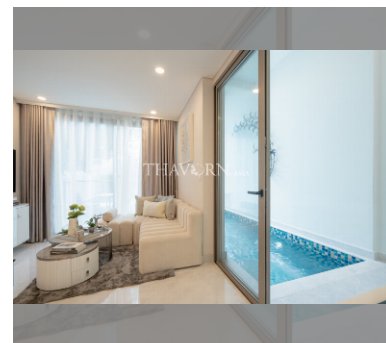

Condo for sale 1 bedroom 77.8 m² in Copacabana Coral Reef, Pattaya

฿ 13,500,000

UNIT PARAMETERS:

UID	FS-240454
quota	foreign quota
type	1 bedroom
size	77.8m²
floor	44
quality	not chosen
transfer fee payer	On buyer

PROJECT PARAMETERS:

district	Jomtien
buildings	1
floors	56
start of construction	2024
built in	2028

FACILITIES:

General information: highrise, meters to beach: 500, minutes to beach: 5, multy-level parking.

Swimming pool: swimming pool, kids pool, rooftop pool, infinity view.

Chill zone: chill zone.

Health zone: gym, sauna.

Other: reception, lobby, CCTV, security.