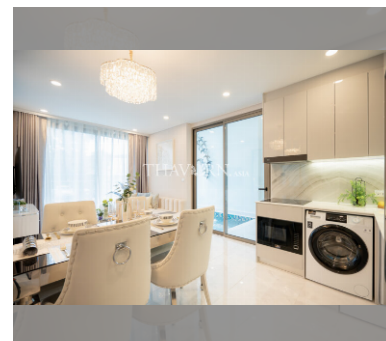

Condo for sale 1 bedroom 77.8 m² in Copacabana Coral Reef, Pattaya

฿ 13,500,000

UNIT PARAMETERS:

UID	FS-240454
quota	foreign quota
type	1 bedroom
size	77.8m²
floor	44
quality	not chosen
transfer fee payer	On buyer

PROJECT PARAMETERS:

district	Jomtien
buildings	1
floors	56
start of construction	2024
built in	2028

FACILITIES:

General information: highrise, meters to beach: 500, minutes to beach: 5, multy-level parking.

Swimming pool: swimming pool, kids pool, rooftop pool, infinity view.

Chill zone: chill zone.

Health zone: gym, sauna.

Other: reception, lobby, CCTV, security.