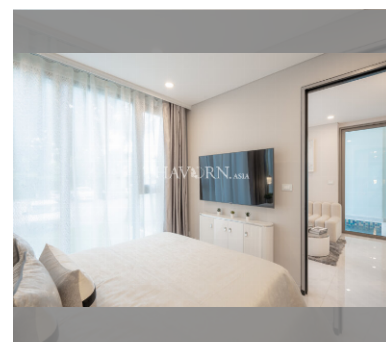

Condo for sale 1 bedroom 77.8 m² in Copacabana Coral Reef, Pattaya

฿ 13,500,000

UNIT PARAMETERS:

UID	FS-240454
quota	foreign quota
type	1 bedroom
size	77.8m²
floor	44
quality	not chosen
transfer fee payer	On buyer

PROJECT PARAMETERS:

district	Jomtien
buildings	1
floors	56
start of construction	2024
built in	2028

FACILITIES:

General information: highrise, meters to beach: 500, minutes to beach: 5, multy-level parking.

Swimming pool: swimming pool, kids pool, rooftop pool, infinity view.

Chill zone: chill zone.

Health zone: gym, sauna.

Other: reception, lobby, CCTV, security.