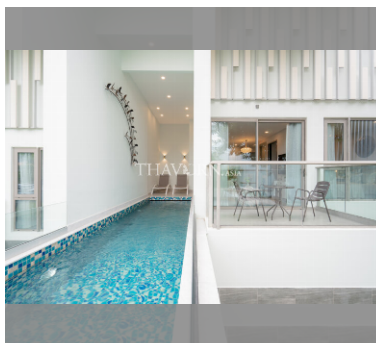

Condo for sale 1 bedroom 77.8 m² in Copacabana Coral Reef, Pattaya

฿ 13,500,000

UNIT PARAMETERS:

UID	FS-240454
quota	foreign quota
type	1 bedroom
size	77.8m²
floor	44
quality	not chosen
transfer fee payer	On buyer

PROJECT PARAMETERS:

district	Jomtien
buildings	1
floors	56
start of construction	2024
built in	2028

FACILITIES:

General information: highrise, meters to beach: 500, minutes to beach: 5, multy-level parking.

Swimming pool: swimming pool, kids pool, rooftop pool, infinity view.

Chill zone: chill zone.

Health zone: gym, sauna.

Other: reception, lobby, CCTV, security.