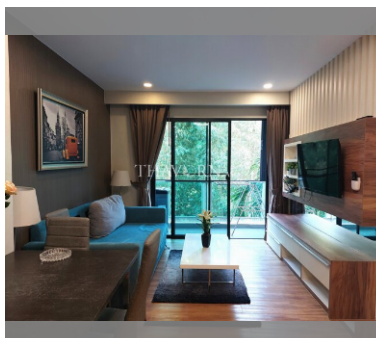

Condo for sale 2 bedroom 62 m² in Dusit Grand Park, Pattaya

฿ 4,100,000

UNIT PARAMETERS:

UID	FS-240453
quota	foreign quota
type	2 bedroom
size	62m ²
floor	3
view	garden view
quality	excellent
equipment	furniture
online viewing	on
transfer fee payer	on buyer

PROJECT PARAMETERS:

district	Jomtien
buildings	6
floors	8
built in	2015
maintenance	฿ 26,040/year

FACILITIES:

General information: resort, meters to beach: 500, minutes to beach: 10, underground parking, open parking.
Swimming pool: swimming pool, kids pool, water slides, waterfall, jacuzzi.
Chill zone: chill zone, garden.
Health zone: gym, sauna.
Other: lobby, clubhouse, CCTV, security, room service.