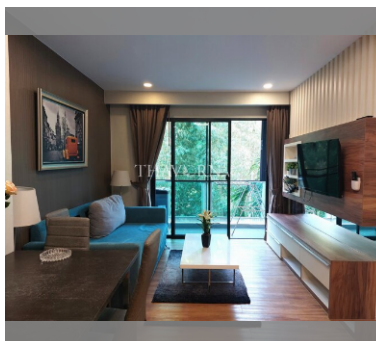

Condo for sale 2 bedroom 62 m² in Dusit Grand Park, Pattaya

฿ 4,100,000

UNIT PARAMETERS:

UID	FS-240453
quota	foreign quota
type	2 bedroom
size	62m ²
floor	3
view	garden view
quality	excellent
equipment	furniture
online viewing	on
transfer fee payer	on buyer

Swimming pool: swimming pool, kids pool,

water slides, waterfall, jacuzzi.

Chill zone: chill zone, garden.

Health zone: gym, sauna.

Other: lobby, clubhouse, CCTV, security,

room service.

details