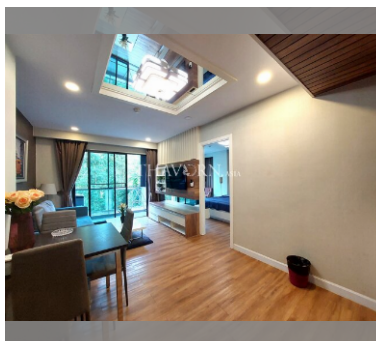

Condo for sale 2 bedroom 62 m² in Dusit Grand Park, Pattaya

฿ 4,100,000

UNIT PARAMETERS:

UID	FS-240453
quota	foreign quota
type	2 bedroom
size	62m²
floor	3
view	garden view
quality	excellent
equipment	furniture
online viewing	on
transfer fee payer	on buyer

PROJECT PARAMETERS:

district	Jomtien
buildings	6
floors	8
built in	2015
maintenance	฿ 26,040/year

FACILITIES:

General information: resort, meters to

beach: 500, minutes to beach: 10,

underground parking, open parking.

Swimming pool: swimming pool, kids pool,

water slides, waterfall, jacuzzi.

Chill zone: chill zone, garden.

Health zone: gym, sauna.

Other: lobby, clubhouse, CCTV, security,

room service.