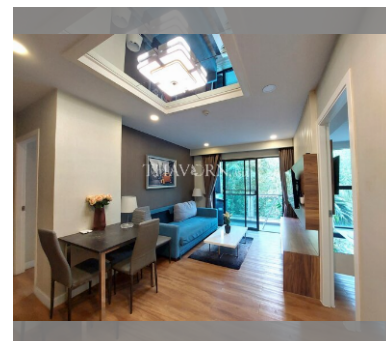

Condo for sale 2 bedroom 62 m² in Dusit Grand Park, Pattaya

฿ 4,100,000

UNIT PARAMETERS:

UID	FS-240453
quota	foreign quota
type	2 bedroom
size	62m ²
floor	3
view	garden view
quality	excellent
equipment	furniture
online viewing	on
transfer fee payer	on buyer

Swimming pool: swimming pool, kids pool,

water slides, waterfall, jacuzzi.

Chill zone: chill zone, garden.

Health zone: gym, sauna.

Other: lobby, clubhouse, CCTV, security,

room service.

details