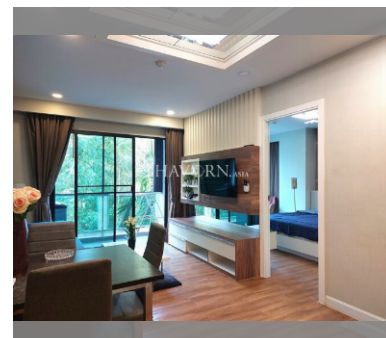

Condo for sale 2 bedroom 62 m² in Dusit Grand Park, Pattaya

฿ 4,100,000

UNIT PARAMETERS:

UID	FS-240453
quota	foreign quota
type	2 bedroom
size	62m ²
floor	3
view	garden view
quality	excellent
equipment	furniture
online viewing	on
transfer fee payer	on buyer

PROJECT PARAMETERS:

district	Jomtien
buildings	6
floors	8
built in	2015
maintenance	฿ 26,040/year

FACILITIES:

General information: resort, meters to beach: 500, minutes to beach: 10, underground parking, open parking.
Swimming pool: swimming pool, kids pool, water slides, waterfall, jacuzzi.
Chill zone: chill zone, garden.
Health zone: gym, sauna.
Other: lobby, clubhouse, CCTV, security, room service.