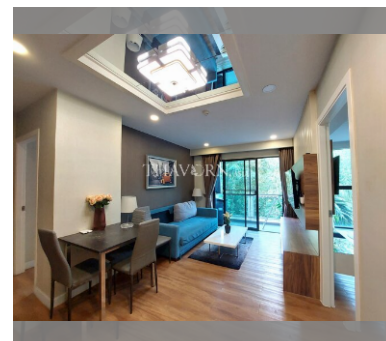

Condo for sale 2 bedroom 62 m² in Dusit Grand Park, Pattaya

฿ 4,100,000

UNIT PARAMETERS:

UID	FS-240453
quota	foreign quota
type	2 bedroom
size	62m²
floor	3
view	garden view
quality	excellent
equipment	furniture
online viewing	on
transfer fee payer	on buyer

PROJECT PARAMETERS:

district	Jomtien
buildings	6
floors	8
built in	2015
maintenance	฿ 26,040/year

FACILITIES:

General information: resort, meters to

beach: 500, minutes to beach: 10,

underground parking, open parking.

Swimming pool: swimming pool, kids pool,

water slides, waterfall, jacuzzi.

Chill zone: chill zone, garden.

Health zone: gym, sauna.

Other: lobby, clubhouse, CCTV, security,

room service.