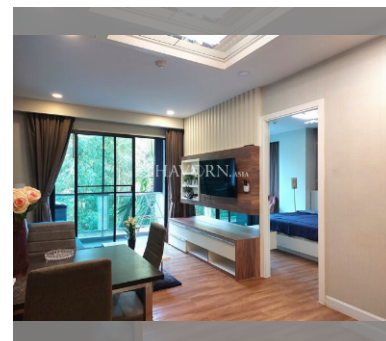

Condo for sale 2 bedroom 62 m² in Dusit Grand Park, Pattaya

฿ 4,100,000

UNIT PARAMETERS:

UID	FS-240453
quota	foreign quota
type	2 bedroom
size	62m ²
floor	3
view	garden view
quality	excellent
equipment	furniture
online viewing	on
transfer fee payer	on buyer

Swimming pool: swimming pool, kids pool,

water slides, waterfall, jacuzzi.

Chill zone: chill zone, garden.

Health zone: gym, sauna.

Other: lobby, clubhouse, CCTV, security,

room service.

details