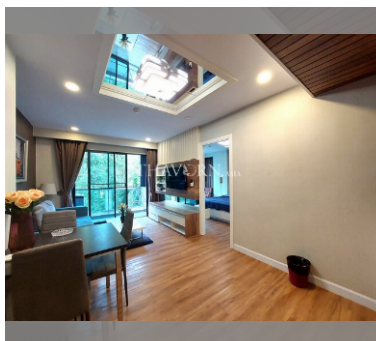

Condo for sale 2 bedroom 62 m² in Dusit Grand Park, Pattaya

฿ 4,100,000

UNIT PARAMETERS:

UID	FS-240453
quota	foreign quota
type	2 bedroom
size	62m ²
floor	3
view	garden view
quality	excellent
equipment	furniture
online viewing	on
transfer fee payer	on buyer

PROJECT PARAMETERS:

district	Jomtien
buildings	6
floors	8
built in	2015
maintenance	฿ 26,040/year

FACILITIES:

General information: resort, meters to beach: 500, minutes to beach: 10, underground parking, open parking.
Swimming pool: swimming pool, kids pool, water slides, waterfall, jacuzzi.
Chill zone: chill zone, garden.
Health zone: gym, sauna.
Other: lobby, clubhouse, CCTV, security, room service.