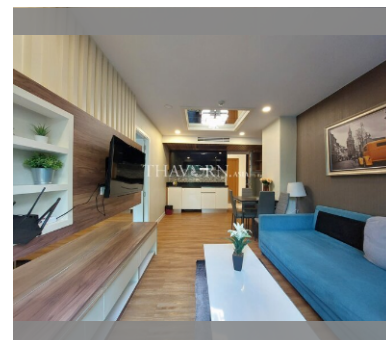

Condo for sale 2 bedroom 62 m² in Dusit Grand Park, Pattaya

฿ 4,100,000

UNIT PARAMETERS:

UID	FS-240453
quota	foreign quota
type	2 bedroom
size	62m²
floor	3
view	garden view
quality	excellent
equipment	furniture
online viewing	on
transfer fee payer	on buyer

PROJECT PARAMETERS:

district	Jomtien
buildings	6
floors	8
built in	2015
maintenance	฿ 26,040/year

FACILITIES:

General information: resort, meters to

beach: 500, minutes to beach: 10,

underground parking, open parking.

Swimming pool: swimming pool, kids pool,

water slides, waterfall, jacuzzi.

Chill zone: chill zone, garden.

Health zone: gym, sauna.

Other: lobby, clubhouse, CCTV, security,

room service.