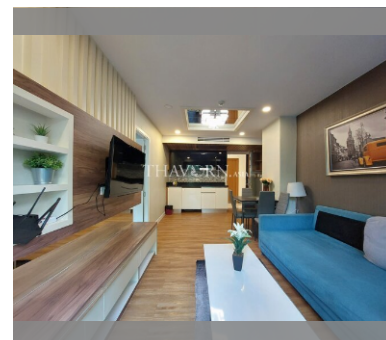

Condo for sale 2 bedroom 62 m² in Dusit Grand Park, Pattaya

฿ 4,100,000

UNIT PARAMETERS:

UID	FS-240453
quota	foreign quota
type	2 bedroom
size	62m ²
floor	3
view	garden view
quality	excellent
equipment	furniture
online viewing	on
transfer fee payer	on buyer

Swimming pool: swimming pool, kids pool,

water slides, waterfall, jacuzzi.

Chill zone: chill zone, garden.

Health zone: gym, sauna.

Other: lobby, clubhouse, CCTV, security,

room service.

details