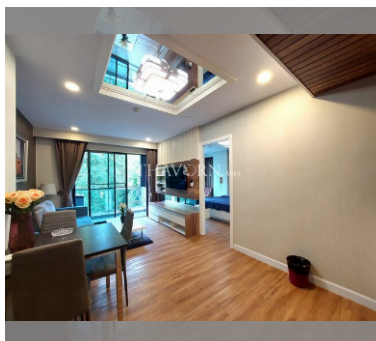

Condo for sale 2 bedroom 62 m² in Dusit Grand Park, Pattaya

฿ 4,100,000

UNIT PARAMETERS:

UID	FS-240453
quota	foreign quota
type	2 bedroom
size	62m ²
floor	3
view	garden view
quality	excellent
equipment	furniture
online viewing	on
transfer fee payer	on buyer

Swimming pool: swimming pool, kids pool,

water slides, waterfall, jacuzzi.

Chill zone: chill zone, garden.

Health zone: gym, sauna.

Other: lobby, clubhouse, CCTV, security,

room service.

details