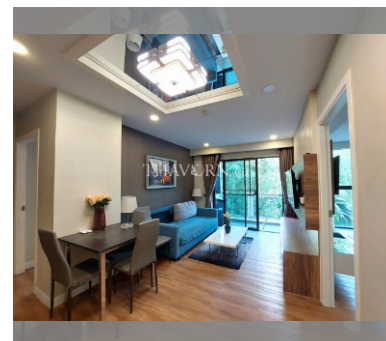

Condo for sale 2 bedroom 62 m² in Dusit Grand Park, Pattaya

฿ 4,100,000

UNIT PARAMETERS:

UID	FS-240453
quota	foreign quota
type	2 bedroom
size	62m ²
floor	3
view	garden view
quality	excellent
equipment	furniture
online viewing	on
transfer fee payer	on buyer

PROJECT PARAMETERS:

district	Jomtien
buildings	6
floors	8
built in	2015
maintenance	฿ 26,040/year

FACILITIES:

General information: resort, meters to beach: 500, minutes to beach: 10, underground parking, open parking.
Swimming pool: swimming pool, kids pool, water slides, waterfall, jacuzzi.
Chill zone: chill zone, garden.
Health zone: gym, sauna.
Other: lobby, clubhouse, CCTV, security, room service.