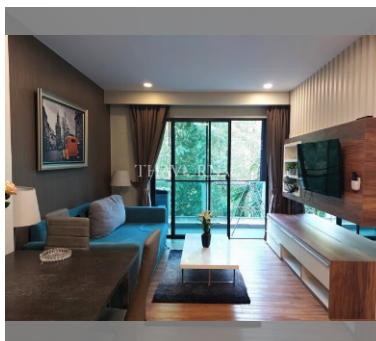

Condo for sale 2 bedroom 62 m² in Dusit Grand Park, Pattaya

฿ 4,100,000

UNIT PARAMETERS:

UID	FS-240453
quota	foreign quota
type	2 bedroom
size	62m²
floor	3
view	garden view
quality	excellent
equipment	furniture
online viewing	on
transfer fee payer	on buyer

PROJECT PARAMETERS:

district	Jomtien
buildings	6
floors	8
built in	2015
maintenance	฿ 26,040/year

FACILITIES:

General information: resort, meters to

beach: 500, minutes to beach: 10,

underground parking, open parking.

Swimming pool: swimming pool, kids pool,

water slides, waterfall, jacuzzi.

Chill zone: chill zone, garden.

Health zone: gym, sauna.

Other: lobby, clubhouse, CCTV, security,

room service.