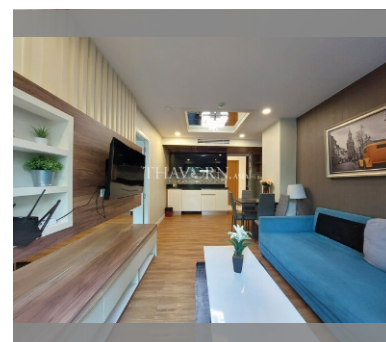

Condo for sale 2 bedroom 62 m² in Dusit Grand Park, Pattaya

฿ 4,100,000

UNIT PARAMETERS:

UID	FS-240453
quota	foreign quota
type	2 bedroom
size	62m ²
floor	3
view	garden view
quality	excellent
equipment	furniture
online viewing	on
transfer fee payer	on buyer

PROJECT PARAMETERS:

district	Jomtien
buildings	6
floors	8
built in	2015
maintenance	฿ 26,040/year

FACILITIES:

General information: resort, meters to beach: 500, minutes to beach: 10, underground parking, open parking.
Swimming pool: swimming pool, kids pool, water slides, waterfall, jacuzzi.
Chill zone: chill zone, garden.
Health zone: gym, sauna.
Other: lobby, clubhouse, CCTV, security, room service.