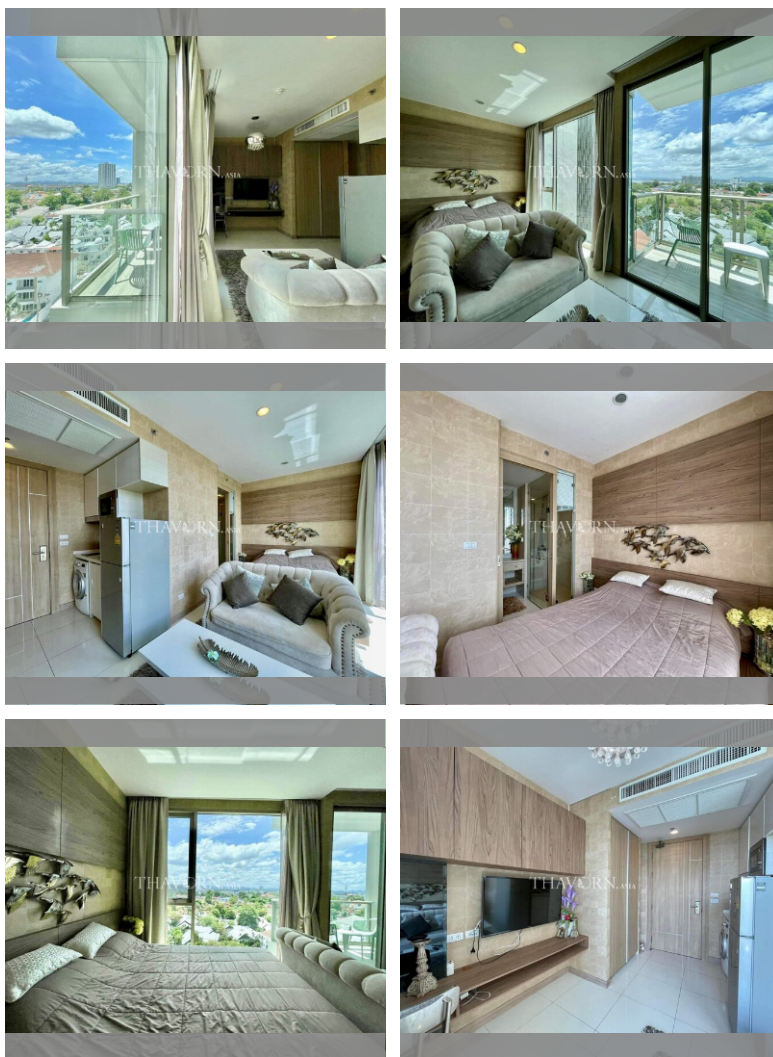

฿ 2,650,000

UNIT PARAMETERS:

UID	FS-240452
quota	thai quota
type	studio
size	27m²
floor	12
view	city view
quality	not chosen
transfer cost	
transfer fee payer	Seller 50/ Buyer 50
additional cost	

PROJECT PARAMETERS:

district	Wongamat
buildings	2
floors	43
built in	2017
maintenance	฿ 16,200/year

FACILITIES:

General information: highrise, meters to beach: 150, minutes to beach: 3, pets are allowed, open parking, multy-level parking, covered parking.

Swimming pool: swimming pool, kids pool, rooftop pool, infinity view, water slides, waterfall, jacuzzi, pool bar .

Chill zone: chill zone, garden, rooftop chillout.

Health zone: gym, sauna, hamam, massage.

Other: reception, lobby, clubhouse, meeting room, games room, kids playgarden, CCTV, security, laundry.