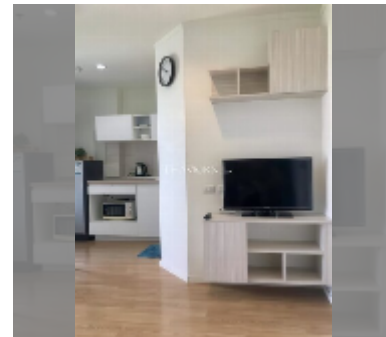

Condo for sale 1 bedroom 26 m² in Lumpini Ville Naklua - Wongamat, Pattaya

฿ 1,810,000

UNIT PARAMETERS:

UID	FS-240451
quota	thai quota
type	1 bedroom
size	26m²
floor	11
view	city view

PROJECT PARAMETERS:

district	Wongamat
buildings	3
floors	30
built in	2014
maintenance	฿ 7,800/year

FACILITIES:

General information: highrise, multy-level parking, covered parking.

Swimming pool: swimming pool.

Chill zone: chill zone, garden.

Health zone: gym.

Other: reception, lobby, clubhouse, kids playgarden, CCTV, security, laundry.