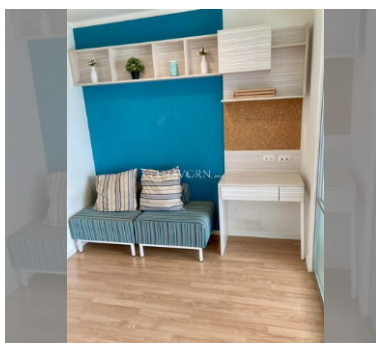

Condo for sale 1 bedroom 26 m² in Lumpini Ville Naklua - Wongamat, Pattaya

฿ 1,720,000

UNIT PARAMETERS:

UID	FS-240451
quota	thai quota
type	1 bedroom
size	26m²
floor	11
view	city view
quality	not chosen
transfer fee payer	Seller 50/ Buyer 50

PROJECT PARAMETERS:

district	Wongamat
buildings	3
floors	30
built in	2014
maintenance	฿ 7,800/year

FACILITIES:

General information: highrise, multy-level parking, covered parking.

Swimming pool: swimming pool.

Chill zone: chill zone, garden.

Health zone: gym.

Other: reception, lobby, clubhouse, kids playgarden, CCTV, security, laundry.