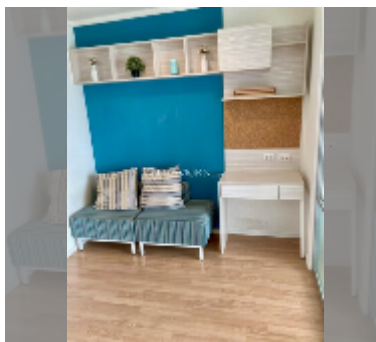

Condo for sale 1 bedroom 26 m² in Lumpini Ville Naklua - Wongamat, Pattaya

฿ 1,810,000

UNIT PARAMETERS:

UID	FS-240451
quota	thai quota
type	1 bedroom
size	26m²
floor	11
view	city view

PROJECT PARAMETERS:

district	Wongamat
buildings	3
floors	30
built in	2014
maintenance	฿ 7,800/year

FACILITIES:

General information: highrise, multy-level parking, covered parking.

Swimming pool: swimming pool.

Chill zone: chill zone, garden.

Health zone: gym.

Other: reception, lobby, clubhouse, kids playgarden, CCTV, security, laundry.