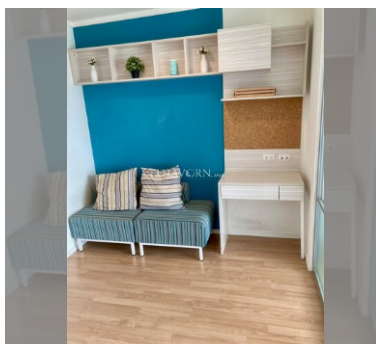

Condo for sale 1 bedroom 26 m² in Lumpini Ville Naklua - Wongamat, Pattaya

Discover your dream home in the vibrant city of Pattaya! This charming 1-bedroom apartment offers 26 square meters of cozy living space in the prestigious Lumpini Ville Naklua - Wongamat complex. Nestled in the sought-after Wongamat area, this fully furnished flat is perfect for those seeking comfort and convenience. Perched on the 11th floor of a 30-story building, this delightful apartment offers stunning views and a serene living environment. Priced at an attractive 1,720,000, it provides an excellent opportunity for both homeowners and investors. With Thai quota ownership, this property is a fantastic choice for those looking to immerse themselves in the local culture. Don't miss out on the chance to own a piece of paradise in one of...

฿ 1,720,000

UNIT PARAMETERS:

UID	FS-240451
quota	thai quota
type	1 bedroom
size	26m²
floor	11
view	city view
quality	not chosen
transfer cost	
transfer fee payer	Seller 50/ Buyer 50
additional cost	

PROJECT PARAMETERS:

district	Wongamat
buildings	3
floors	30
built in	2014
maintenance	฿ 7,800/year

FACILITIES:

General information: highrise, multy-level parking, covered parking.

Swimming pool: swimming pool.

Chill zone: chill zone, garden.

Health zone: gym.

Other: reception, lobby, clubhouse, kids playgarden, CCTV, security, laundry.