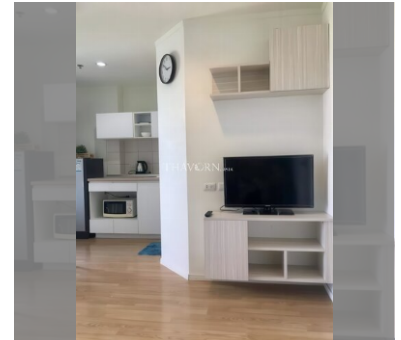

Condo for sale 1 bedroom 26 m² in Lumpini Ville Naklua - Wongamat, Pattaya

฿ 1,810,000

UNIT PARAMETERS:

UID	FS-240451
quota	thai quota
type	1 bedroom
size	26m²
floor	11
view	city view
quality	not chosen
transfer fee payer	Seller 50/ Buyer 50

PROJECT PARAMETERS:

district	Wongamat
buildings	3
floors	30
built in	2014
maintenance	฿ 7,800/year

FACILITIES:

General information: highrise, multy-level parking, covered parking.

Swimming pool: swimming pool.

Chill zone: chill zone, garden.

Health zone: gym.

Other: reception, lobby, clubhouse, kids playgarden, CCTV, security, laundry.