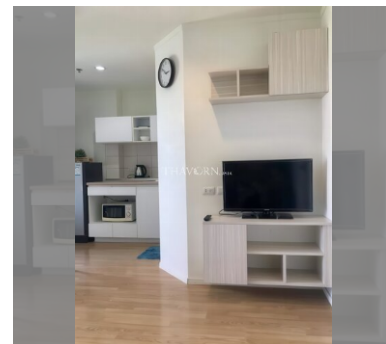

Condo for sale 1 bedroom 26 m² in Lumpini Ville Naklua - Wongamat, Pattaya

Discover your dream home in the vibrant city of Pattaya! This charming 1-bedroom apartment offers 26 square meters of cozy living space in the prestigious Lumpini Ville Naklua - Wongamat complex. Nestled in the sought-after Wongamat area, this fully furnished flat is perfect for those seeking comfort and convenience. Perched on the 11th floor of a 30-story building, this delightful apartment offers stunning views and a serene living environment. Priced at an attractive 1,720,000, it provides an excellent opportunity for both homeowners and investors. With Thai quota ownership, this property is a fantastic choice for those looking to immerse themselves in the local culture. Don't miss out on the chance to own a piece of paradise in one of...

฿ 1,720,000

UNIT PARAMETERS:

UID	FS-240451
quota	thai quota
type	1 bedroom
size	26m²
floor	11
view	city view
quality	not chosen
transfer cost	
transfer fee payer	Seller 50/ Buyer 50
additional cost	

PROJECT PARAMETERS:

district	Wongamat
buildings	3
floors	30
built in	2014
maintenance	฿ 7,800/year

FACILITIES:

General information: highrise, multy-level parking, covered parking.

Swimming pool: swimming pool.

Chill zone: chill zone, garden.

Health zone: gym.

Other: reception, lobby, clubhouse, kids playgarden, CCTV, security, laundry.