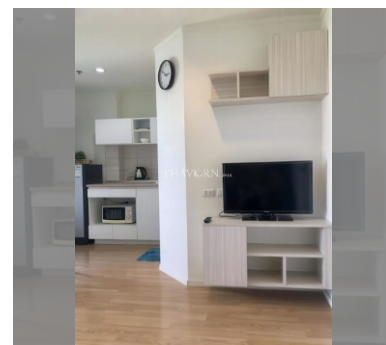

Condo for sale 1 bedroom 26 m² in Lumpini Ville Naklua - Wongamat, Pattaya

Discover your dream home in the vibrant city of Pattaya! This charming 1-bedroom apartment offers 26 square meters of cozy living space in the prestigious Lumpini Ville Naklua - Wongamat complex. Nestled in the sought-after Wongamat area, this fully furnished flat is perfect for those seeking comfort and convenience. Perched on the 11th floor of a 30-story building, this delightful apartment offers stunning views and a serene living environment. Priced at an attractive 1,720,000, it provides an excellent opportunity for both homeowners and investors. With Thai quota ownership, this property is a fantastic choice for those looking to immerse themselves in the local culture. Don't miss out on the chance to own a piece of paradise in one of...

฿ 1,720,000

UNIT PARAMETERS:

UID	FS-240451
quota	thai quota
type	1 bedroom
size	26m²
floor	11
view	city view
quality	not chosen
transfer cost	
transfer fee payer	Seller 50/ Buyer 50
additional cost	

PROJECT PARAMETERS:

district	Wongamat
buildings	3
floors	30
built in	2014
maintenance	฿ 7,800/year

FACILITIES:

General information: highrise, multy-level parking, covered parking.

Swimming pool: swimming pool.

Chill zone: chill zone, garden.

Health zone: gym.

Other: reception, lobby, clubhouse, kids playgarden, CCTV, security, laundry.