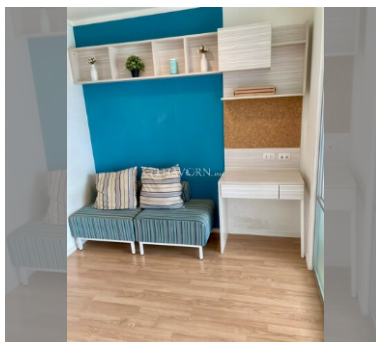

Condo for sale 1 bedroom 26 m² in Lumpini Ville Naklua - Wongamat, Pattaya

Discover your dream home in the vibrant city of Pattaya! This charming 1-bedroom apartment offers 26 square meters of cozy living space in the prestigious Lumpini Ville Naklua - Wongamat complex. Nestled in the sought-after Wongamat area, this fully furnished flat is perfect for those seeking comfort and convenience. Perched on the 11th floor of a 30-story building, this delightful apartment offers stunning views and a serene living environment. Priced at an attractive 1,720,000, it provides an excellent opportunity for both homeowners and investors. With Thai quota ownership, this property is a fantastic choice for those looking to immerse themselves in the local culture. Don't miss out on the chance to own a piece of paradise in one of...

฿ 1,720,000

UNIT PARAMETERS:

UID	FS-240451
quota	thai quota
type	1 bedroom
size	26m²
floor	11
view	city view
quality	not chosen
transfer cost	
transfer fee payer	Seller 50/ Buyer 50
additional cost	

PROJECT PARAMETERS:

district	Wongamat
buildings	3
floors	30
built in	2014
maintenance	฿ 7,800/year

FACILITIES:

General information: highrise, multy-level parking, covered parking.

Swimming pool: swimming pool.

Chill zone: chill zone, garden.

Health zone: gym.

Other: reception, lobby, clubhouse, kids playgarden, CCTV, security, laundry.