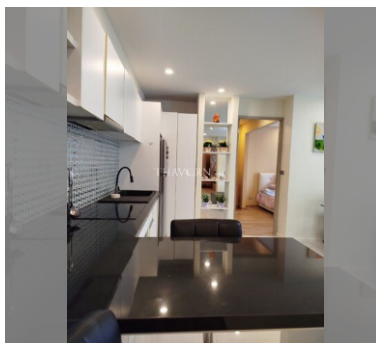

Condo for sale 2 bedroom 72 m² in Atlantis Condo Resort, Pattaya

฿ 4,100,000

UNIT PARAMETERS:

UID	FS-240449
quota	foreign quota
type	2 bedroom
size	72m²
floor	8
view	city view
quality	excellent
equipment	furniture, household appliances, kitchen appliances
online viewing	on
transfer fee payer	50/50
exclusive	on

PROJECT PARAMETERS:

district	Jomtien
buildings	5
floors	8
built in	2014
maintenance	฿ 30,240/year

FACILITIES:

General information: resort, meters to beach: 500, minutes to beach: 5, open parking, covered parking.

Swimming pool: swimming pool, kids pool, water slides, waterfall, jacuzzi.

Chill zone: chill zone, garden.

Health zone: gym, sauna, hamam.

Other: reception, lobby, clubhouse, games room, kids playgarden, CCTV, security, minimart, laundry.