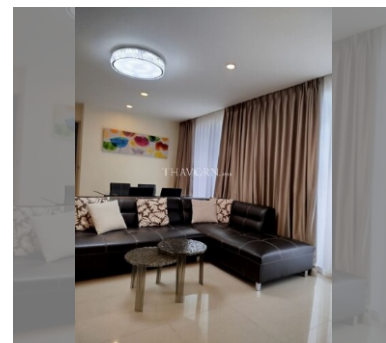

Condo for sale 2 bedroom 72 m² in Atlantis Condo Resort, Pattaya

฿ 4,100,000

UNIT PARAMETERS:

UID	FS-240449
quota	foreign quota
type	2 bedroom
size	72m²
floor	8
view	city view
quality	excellent
equipment	furniture, household appliances, kitchen appliances
online viewing	on
transfer fee payer	50/50
exclusive	on

PROJECT PARAMETERS:

district	Jomtien
buildings	5
floors	8
built in	2014
maintenance	฿ 30,240/year

FACILITIES:

General information: resort, meters to beach: 500, minutes to beach: 5, open parking, covered parking.

Swimming pool: swimming pool, kids pool, water slides, waterfall, jacuzzi.

Chill zone: chill zone, garden.

Health zone: gym, sauna, hamam.

Other: reception, lobby, clubhouse, games room, kids playgarden, CCTV, security, minimart, laundry.