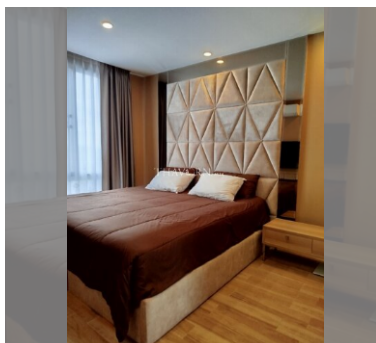

Condo for sale 2 bedroom 72 m² in Atlantis Condo Resort, Pattaya

฿ 4,100,000

UNIT PARAMETERS:

UID	FS-240449
quota	foreign quota
type	2 bedroom
size	72m²
floor	8
view	city view
quality	excellent
equipment	furniture, household appliances, kitchen appliances
online viewing	on
transfer fee payer	50/50
exclusive	on

PROJECT PARAMETERS:

district	Jomtien
buildings	5
floors	8
built in	2014
maintenance	฿ 30,240/year

FACILITIES:

General information: resort, meters to beach: 500, minutes to beach: 5, open parking, covered parking.

Swimming pool: swimming pool, kids pool, water slides, waterfall, jacuzzi.

Chill zone: chill zone, garden.

Health zone: gym, sauna, hamam.

Other: reception, lobby, clubhouse, games room, kids playgarden, CCTV, security, minimart, laundry.