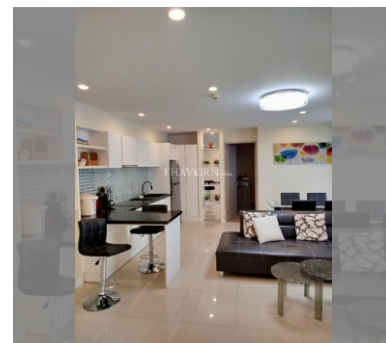

Condo for sale 2 bedroom 72 m² in Atlantis Condo Resort, Pattaya

฿ 4,100,000

UNIT PARAMETERS:

UID	FS-240449
quota	foreign quota
type	2 bedroom
size	72m²
floor	8
view	city view
quality	excellent
equipment	furniture, household appliances, kitchen appliances
online viewing	on
transfer fee payer	50/50
exclusive	on

PROJECT PARAMETERS:

district	Jomtien
buildings	5
floors	8
built in	2014
maintenance	฿ 30,240/year

FACILITIES:

General information: resort, meters to beach: 500, minutes to beach: 5, open parking, covered parking.

Swimming pool: swimming pool, kids pool, water slides, waterfall, jacuzzi.

Chill zone: chill zone, garden.

Health zone: gym, sauna, hamam.

Other: reception, lobby, clubhouse, games room, kids playgarden, CCTV, security, minimart, laundry.