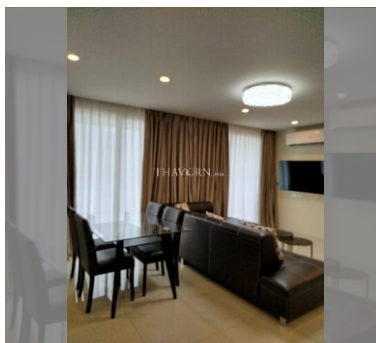

Condo for sale 2 bedroom 72 m² in Atlantis Condo Resort, Pattaya

฿ 4,100,000

UNIT PARAMETERS:

UID	FS-240449
quota	foreign quota
type	2 bedroom
size	72m²
floor	8
view	city view
quality	excellent
equipment	furniture, household appliances, kitchen appliances
online viewing	on
transfer fee payer	50/50
exclusive	on

PROJECT PARAMETERS:

district	Jomtien
buildings	5
floors	8
built in	2014
maintenance	฿ 30,240/year

FACILITIES:

General information: resort, meters to beach: 500, minutes to beach: 5, open parking, covered parking.

Swimming pool: swimming pool, kids pool, water slides, waterfall, jacuzzi.

Chill zone: chill zone, garden.

Health zone: gym, sauna, hamam.

Other: reception, lobby, clubhouse, games room, kids playgarden, CCTV, security, minimart, laundry.