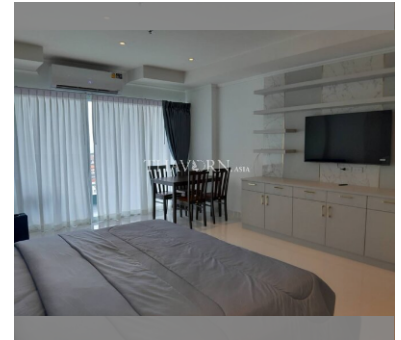

Condo for sale studio 48 m² in View Talay 5, Pattaya

฿ 2,800,000

UNIT PARAMETERS:

UID	FS-240447
quota	thai quota
type	studio
size	48m²
floor	12
view	sea view
quality	not chosen
transfer fee payer	Seller 50/ Buyer50

PROJECT PARAMETERS:

district	Thappraya
buildings	2
floors	22
built in	2007
maintenance	฿ 11,520/year

FACILITIES:

General information: highrise, meters to beach: 150, minutes to beach: 3, open parking, covered parking.

Swimming pool: swimming pool.

Other: reception, CCTV, security, minimart, laundry, room service.