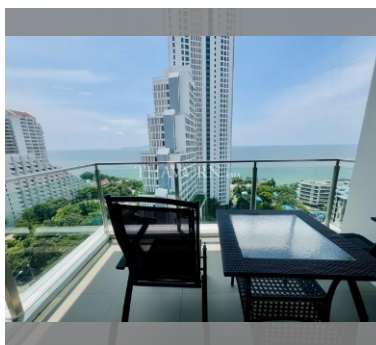

Condo for sale 1 bedroom 54 m² in Baan Plai Haad, Pattaya

Discover the perfect blend of comfort and style in this stunning 1-bedroom apartment located in the prestigious Baan Plai Haad condominium in Pattaya's sought-after Wongamat area. Perched on the 14th floor of a 31-story building, this fully furnished gem offers 54 square meters of elegantly designed living space. Step inside and feel instantly at home with modern furnishings that complement the apartment's sleek design. Large windows invite natural light to fill the space, creating a warm and inviting atmosphere. Whether you're relaxing in the cozy living area or enjoying a meal in the dining space, every corner of this apartment promises comfort and convenience. The Baan Plai Haad condominium offers residents access to top-notch amenities...

฿ 6,040,000

UNIT PARAMETERS:

UID	FS-240445
quota	foreign quota
type	1 bedroom
size	54m²
floor	14
view	sea view
quality	not chosen
transfer cost	
transfer fee payer	Seller 50/ Buyer 50
additional cost	

PROJECT PARAMETERS:

district	Wongamat
buildings	2
floors	31
built in	2015
maintenance	฿ 29,160/year

FACILITIES:

General information: highrise, open parking, covered parking.

Swimming pool: swimming pool, rooftop pool.

Chill zone: chill zone, garden, rooftop chillout.

Health zone: gym, sauna.

Other: lobby, CCTV, security, minimart.