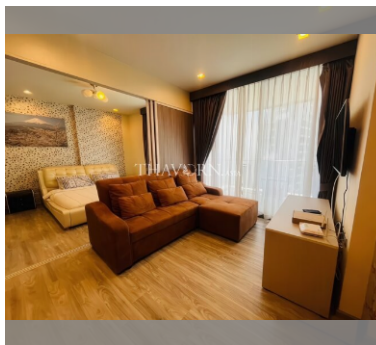

Condo for sale 1 bedroom 54 m² in Baan Plai Haad, Pattaya

Discover the perfect blend of comfort and style in this stunning 1-bedroom apartment located in the prestigious Baan Plai Haad condominium in Pattaya's sought-after Wongamat area. Perched on the 14th floor of a 31-story building, this fully furnished gem offers 54 square meters of elegantly designed living space. Step inside and feel instantly at home with modern furnishings that complement the apartment's sleek design. Large windows invite natural light to fill the space, creating a warm and inviting atmosphere. Whether you're relaxing in the cozy living area or enjoying a meal in the dining space, every corner of this apartment promises comfort and convenience. The Baan Plai Haad condominium offers residents access to top-notch amenities...

฿ 6,040,000

UNIT PARAMETERS:

UID	FS-240445
quota	foreign quota
type	1 bedroom
size	54m²
floor	14
view	sea view
quality	not chosen
transfer cost	
transfer fee payer	Seller 50/ Buyer 50
additional cost	

PROJECT PARAMETERS:

district	Wongamat
buildings	2
floors	31
built in	2015
maintenance	฿ 29,160/year

FACILITIES:

General information: highrise, open parking, covered parking.

Swimming pool: swimming pool, rooftop pool.

Chill zone: chill zone, garden, rooftop chillout.

Health zone: gym, sauna.

Other: lobby, CCTV, security, minimart.