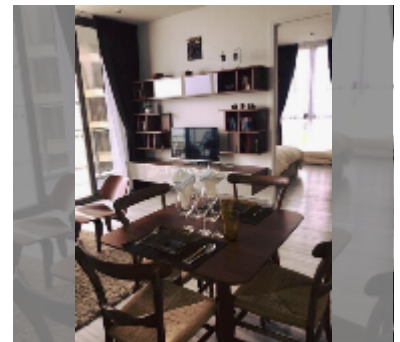

Condo for sale 1 bedroom 62 m² in Baan Plai Haad, Pattaya

฿ 7,730,000

UNIT PARAMETERS:

UID	FS-240444
quota	thai quota
type	1 bedroom
size	62m ²
floor	8
view	sea view

PROJECT PARAMETERS:

district	Wongamat
buildings	2
floors	31
built in	2015
maintenance	฿ 26,040/year

FACILITIES:

General information: highrise, open parking, covered parking.

Swimming pool: swimming pool, rooftop pool.

Chill zone: chill zone, garden, rooftop chillout.

Health zone: gym, sauna.

Other: lobby, CCTV, security, minimart.