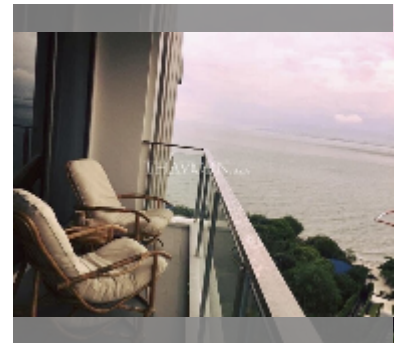

Condo for sale 1 bedroom 62 m² in Baan Plai Haad, Pattaya

฿ 7,730,000

UNIT PARAMETERS:

UID	FS-240444
quota	thai quota
type	1 bedroom
size	62m²
floor	8
view	sea view

PROJECT PARAMETERS:

district	Wongamat
buildings	2
floors	31
built in	2015
maintenance	฿ 26,040/year

FACILITIES:

General information: highrise, open parking, covered parking.

Swimming pool: swimming pool, rooftop pool.

Chill zone: chill zone, garden, rooftop chillout.

Health zone: gym, sauna.

Other: lobby, CCTV, security, minimart.