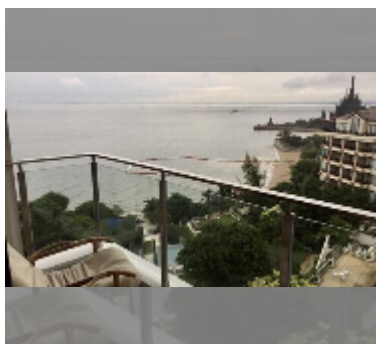

Condo for sale 1 bedroom 62 m² in Baan Plai Haad, Pattaya

฿ 7,730,000

UNIT PARAMETERS:

UID	FS-240444
quota	thai quota
type	1 bedroom
size	62m ²
floor	8
view	sea view

PROJECT PARAMETERS:

district	Wongamat
buildings	2
floors	31
built in	2015
maintenance	฿ 26,040/year

FACILITIES:

General information: highrise, open parking, covered parking.

Swimming pool: swimming pool, rooftop pool.

Chill zone: chill zone, garden, rooftop chillout.

Health zone: gym, sauna.

Other: lobby, CCTV, security, minimart.