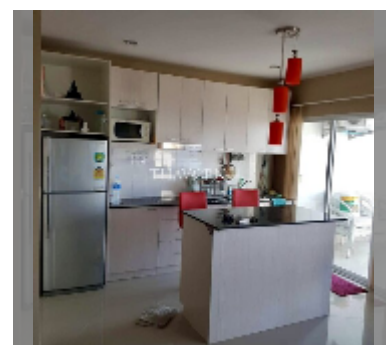

Condo for sale 1 bedroom 73 m² in AD Hyatt Condominium, Pattaya

฿ 5,270,000

UNIT PARAMETERS:

UID	FS-240443
quota	thai quota
type	1 bedroom
size	73m²
floor	24
view	sea view
quality	fair
equipment: furniture, air conditioner, television, refrigerator	

PROJECT PARAMETERS:

district	Wongamat
buildings	1
floors	33
built in	2011
maintenance	฿ 21,900/year

FACILITIES:

General information: highrise, meters to beach: 500, minutes to beach: 8, underground parking, open parking.
Swimming pool: swimming pool, kids pool.
Chill zone: chill zone, garden.
Health zone: gym.
Other: reception, lobby, meeting room, CCTV, security, laundry.