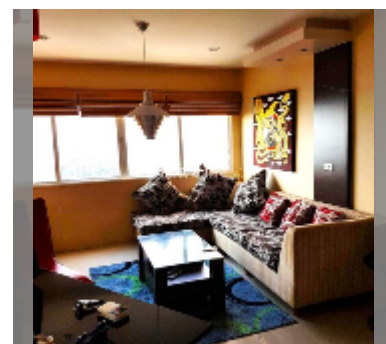

Condo for sale 1 bedroom 73 m² in AD Hyatt Condominium, Pattaya

฿ 5,270,000

UNIT PARAMETERS:

UID	FS-240443
quota	thai quota
type	1 bedroom
size	73m²
floor	24
view	sea view
quality	fair
equipment: furniture, air conditioner, television, refrigerator	

PROJECT PARAMETERS:

district	Wongamat
buildings	1
floors	33
built in	2011
maintenance	฿ 21,900/year

FACILITIES:

General information: highrise, meters to beach: 500, minutes to beach: 8, underground parking, open parking.
Swimming pool: swimming pool, kids pool.
Chill zone: chill zone, garden.
Health zone: gym.
Other: reception, lobby, meeting room, CCTV, security, laundry.