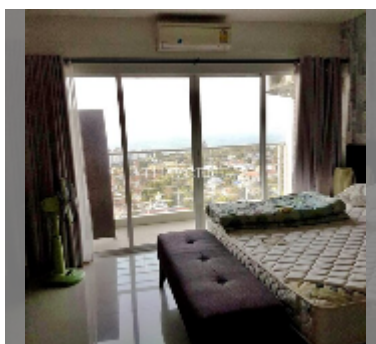

## Condo for sale 1 bedroom 73 m<sup>2</sup> in AD Hyatt Condominium, Pattaya

**฿ 5,270,000**

**UNIT PARAMETERS:**

|   |                  |
|---|------------------|
| UID   | FS-240443        |
| quota   | thai quota       |
| type  | 1 bedroom        |
| size  | 73m <sup>2</sup> |
| floor   | 24               |
| view  | sea view         |
| quality   | fair             |
| equipment: furniture, air conditioner, television, refrigerator |                  |

**FACILITIES:**

General information: highrise, meters to beach: 500, minutes to beach: 8, underground parking, open parking.  
 Swimming pool: swimming pool, kids pool.  
 Chill zone: chill zone, garden.  
 Health zone: gym.  
 Other: reception, lobby, meeting room, CCTV, security, laundry.