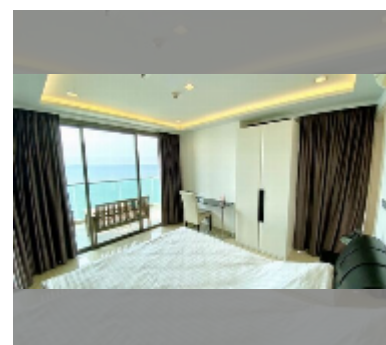

Condo for sale 2 bedroom 93 m² in Wongamat Tower, Pattaya

฿ 10,660,000

UNIT PARAMETERS:

UID	FS-240441
quota	thai quota
type	2 bedroom
size	93m²
floor	20
view	sea view

PROJECT PARAMETERS:

district	Wongamat
buildings	1
floors	38
built in	2015
maintenance	฿ 44,640/year

FACILITIES:

General information: highrise, meters to beach: 30, minutes to beach: 1, multy-level parking.

Swimming pool: swimming pool, rooftop pool.

Chill zone: chill zone, rooftop chillout.

Health zone: gym, sauna.

Other: reception, lobby, CCTV, security.