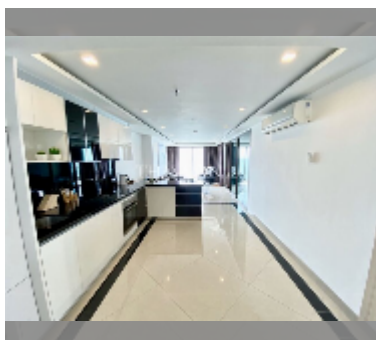

Condo for sale 2 bedroom 93 m² in Wongamat Tower, Pattaya

฿ 10,660,000

UNIT PARAMETERS:

UID	FS-240441
quota	thai quota
type	2 bedroom
size	93m²
floor	20
view	sea view

PROJECT PARAMETERS:

district	Wongamat
buildings	1
floors	38
built in	2015
maintenance	฿ 44,640/year

FACILITIES:

General information: highrise, meters to beach: 30, minutes to beach: 1, multy-level parking.

Swimming pool: swimming pool, rooftop pool.

Chill zone: chill zone, rooftop chillout.

Health zone: gym, sauna.

Other: reception, lobby, CCTV, security.