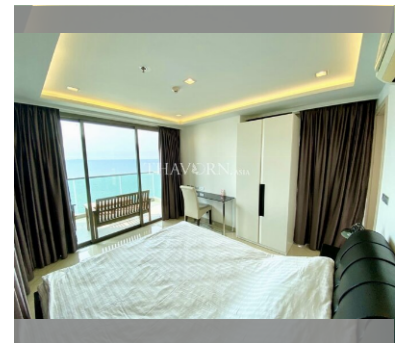

Condo for sale 2 bedroom 93 m² in Wongamat Tower, Pattaya

฿ 10,660,000

UNIT PARAMETERS:

UID	FS-240441
quota	foreign quota
type	2 bedroom
size	93m²
floor	20
view	sea view
quality	not chosen
transfer fee payer	Seller 50/ Buyer 50

PROJECT PARAMETERS:

district	Wongamat
buildings	1
floors	38
built in	2015
maintenance	฿ 44,640/year

FACILITIES:

General information: highrise, meters to beach: 30, minutes to beach: 1, multy-level parking.

Swimming pool: swimming pool, rooftop pool.

Chill zone: chill zone, rooftop chillout.

Health zone: gym, sauna.

Other: reception, lobby, CCTV, security.