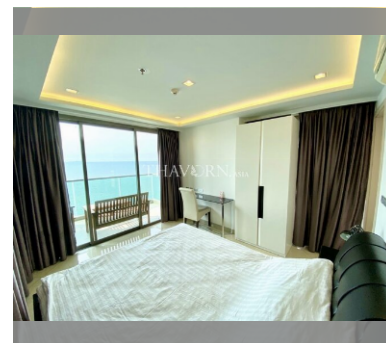

Condo for sale 2 bedroom 93 m² in Wongamat Tower, Pattaya

฿ 10,660,000

UNIT PARAMETERS:

UID	FS-240441
quota	foreign quota
type	2 bedroom
size	93m²
floor	20
view	sea view
quality	not chosen
transfer fee payer	Seller 50/ Buyer 50

PROJECT PARAMETERS:

district	Wongamat
buildings	1
floors	38
built in	2015
maintenance	฿ 44,640/year

FACILITIES:

General information: highrise, meters to beach: 30, minutes to beach: 1, multy-level parking.

Swimming pool: swimming pool, rooftop pool.

Chill zone: chill zone, rooftop chillout.

Health zone: gym, sauna.

Other: reception, lobby, CCTV, security.