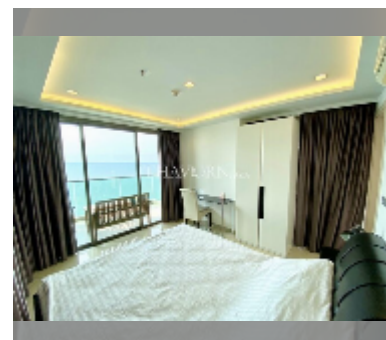

Condo for sale 2 bedroom 93 m² in Wongamat Tower, Pattaya

฿ 10,660,000

UNIT PARAMETERS:

UID	FS-240441
quota	thai quota
type	2 bedroom
size	93m²
floor	20
view	sea view

PROJECT PARAMETERS:

district	Wongamat
buildings	1
floors	38
built in	2015
maintenance	฿ 44,640/year

FACILITIES:

General information: highrise, meters to beach: 30, minutes to beach: 1, multy-level parking.

Swimming pool: swimming pool, rooftop pool.

Chill zone: chill zone, rooftop chillout.

Health zone: gym, sauna.

Other: reception, lobby, CCTV, security.