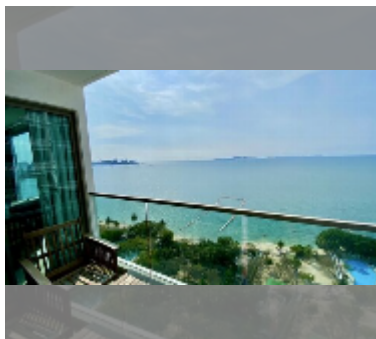

Condo for sale 2 bedroom 93 m² in Wongamat Tower, Pattaya

฿ 10,660,000

UNIT PARAMETERS:

UID	FS-240441
quota	thai quota
type	2 bedroom
size	93m²
floor	20
view	sea view

PROJECT PARAMETERS:

district	Wongamat
buildings	1
floors	38
built in	2015
maintenance	฿ 44,640/year

FACILITIES:

General information: highrise, meters to beach: 30, minutes to beach: 1, multy-level parking.

Swimming pool: swimming pool, rooftop pool.

Chill zone: chill zone, rooftop chillout.

Health zone: gym, sauna.

Other: reception, lobby, CCTV, security.