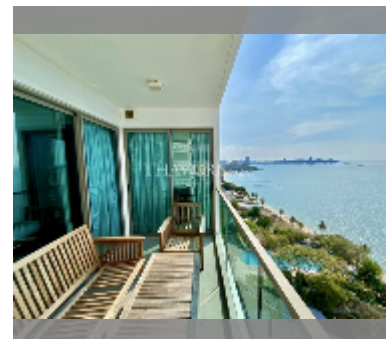

Condo for sale 2 bedroom 93 m² in Wongamat Tower, Pattaya

฿ 10,660,000

UNIT PARAMETERS:

UID	FS-240441
quota	thai quota
type	2 bedroom
size	93m²
floor	20
view	sea view

PROJECT PARAMETERS:

district	Wongamat
buildings	1
floors	38
built in	2015
maintenance	฿ 44,640/year

FACILITIES:

General information: highrise, meters to beach: 30, minutes to beach: 1, multy-level parking.

Swimming pool: swimming pool, rooftop pool.

Chill zone: chill zone, rooftop chillout.

Health zone: gym, sauna.

Other: reception, lobby, CCTV, security.