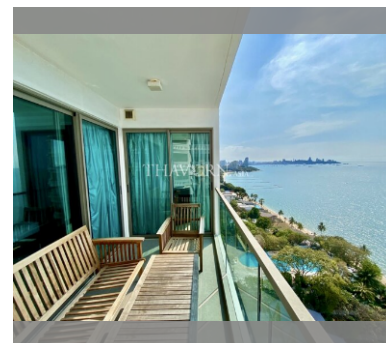

Condo for sale 2 bedroom 93 m² in Wongamat Tower, Pattaya

฿ 10,660,000

UNIT PARAMETERS:

UID	FS-240441
quota	foreign quota
type	2 bedroom
size	93m ²
floor	20
view	sea view
quality	not chosen
transfer fee payer	Seller 50/ Buyer 50

Swimming pool: swimming pool, rooftop pool.

Chill zone: chill zone, rooftop chillout.

Health zone: gym, sauna.

Other: reception, lobby, CCTV, security.

details