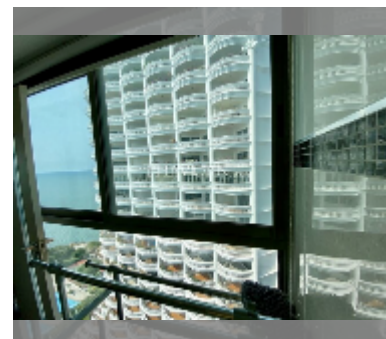

Condo for sale 2 bedroom 93 m² in Wongamat Tower, Pattaya

฿ 10,660,000

UNIT PARAMETERS:

UID	FS-240441
quota	thai quota
type	2 bedroom
size	93m²
floor	20
view	sea view

PROJECT PARAMETERS:

district	Wongamat
buildings	1
floors	38
built in	2015
maintenance	฿ 44,640/year

FACILITIES:

General information: highrise, meters to beach: 30, minutes to beach: 1, multy-level parking.

Swimming pool: swimming pool, rooftop pool.

Chill zone: chill zone, rooftop chillout.

Health zone: gym, sauna.

Other: reception, lobby, CCTV, security.