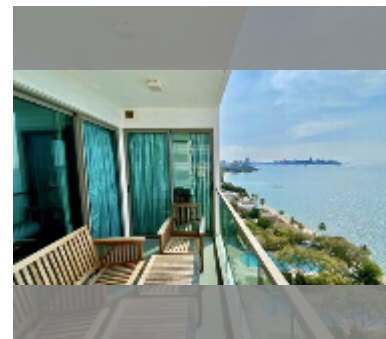

Condo for sale 2 bedroom 93 m² in Wongamat Tower, Pattaya

฿ 10,660,000

UNIT PARAMETERS:

UID	FS-240441
quota	thai quota
type	2 bedroom
size	93m²
floor	20
view	sea view

PROJECT PARAMETERS:

district	Wongamat
buildings	1
floors	38
built in	2015
maintenance	฿ 44,640/year

FACILITIES:

General information: highrise, meters to beach: 30, minutes to beach: 1, multy-level parking.

Swimming pool: swimming pool, rooftop pool.

Chill zone: chill zone, rooftop chillout.

Health zone: gym, sauna.

Other: reception, lobby, CCTV, security.