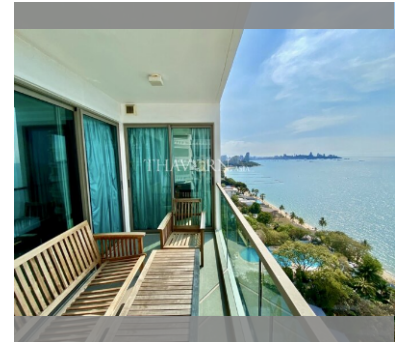

Condo for sale 2 bedroom 93 m² in Wongamat Tower, Pattaya

฿ 10,660,000

UNIT PARAMETERS:

UID	FS-240441
quota	foreign quota
type	2 bedroom
size	93m ²
floor	20
view	sea view
quality	not chosen
transfer fee payer	Seller 50/ Buyer 50

Swimming pool: swimming pool, rooftop pool.

Chill zone: chill zone, rooftop chillout.

Health zone: gym, sauna.

Other: reception, lobby, CCTV, security.

details