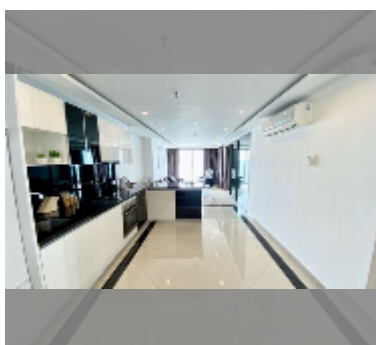

Condo for sale 2 bedroom 93 m² in Wongamat Tower, Pattaya

฿ 10,660,000

UNIT PARAMETERS:

UID	FS-240441
quota	thai quota
type	2 bedroom
size	93m²
floor	20
view	sea view

PROJECT PARAMETERS:

district	Wongamat
buildings	1
floors	38
built in	2015
maintenance	฿ 44,640/year

FACILITIES:

General information: highrise, meters to beach: 30, minutes to beach: 1, multy-level parking.

Swimming pool: swimming pool, rooftop pool.

Chill zone: chill zone, rooftop chillout.

Health zone: gym, sauna.

Other: reception, lobby, CCTV, security.