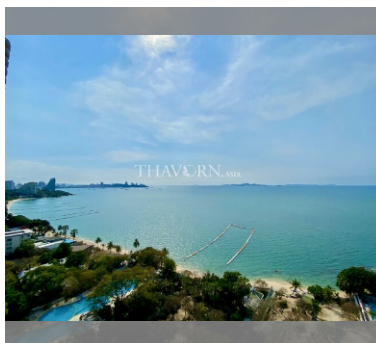

Condo for sale 2 bedroom 93 m² in Wongamat Tower, Pattaya

฿ 10,660,000

UNIT PARAMETERS:

UID	FS-240441
quota	foreign quota
type	2 bedroom
size	93m²
floor	20
view	sea view
quality	not chosen
transfer fee payer	Seller 50/ Buyer 50

PROJECT PARAMETERS:

district	Wongamat
buildings	1
floors	38
built in	2015
maintenance	฿ 44,640/year

FACILITIES:

General information: highrise, meters to beach: 30, minutes to beach: 1, multy-level parking.

Swimming pool: swimming pool, rooftop pool.

Chill zone: chill zone, rooftop chillout.

Health zone: gym, sauna.

Other: reception, lobby, CCTV, security.