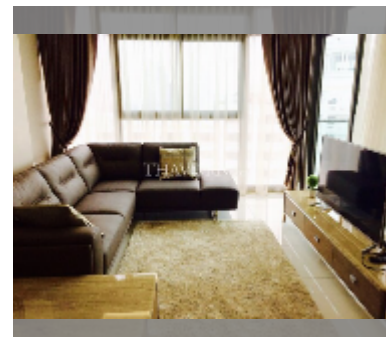

Condo for sale 1 bedroom 65 m² in Wongamat Tower, Pattaya

฿ 8,200,000

UNIT PARAMETERS:

UID	FS-240440
quota	foreign quota
type	1 bedroom
size	65m²
floor	37
view	sea view

PROJECT PARAMETERS:

district	Wongamat
buildings	1
floors	38
built in	2015
maintenance	฿ 31,200/year

FACILITIES:

General information: highrise, meters to beach: 30, minutes to beach: 1, multy-level parking.

Swimming pool: swimming pool, rooftop pool.

Chill zone: chill zone, rooftop chillout.

Health zone: gym, sauna.

Other: reception, lobby, CCTV, security.