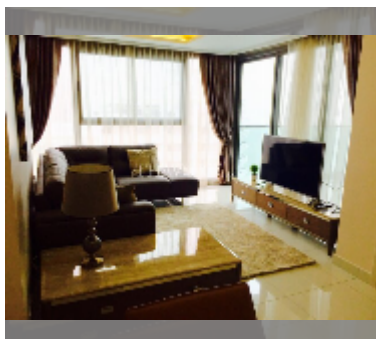

Condo for sale 1 bedroom 65 m² in Wongamat Tower, Pattaya

฿ 8,200,000

UNIT PARAMETERS:

UID	FS-240440
quota	foreign quota
type	1 bedroom
size	65m²
floor	37
view	sea view

PROJECT PARAMETERS:

district	Wongamat
buildings	1
floors	38
built in	2015
maintenance	฿ 31,200/year

FACILITIES:

General information: highrise, meters to beach: 30, minutes to beach: 1, multy-level parking.

Swimming pool: swimming pool, rooftop pool.

Chill zone: chill zone, rooftop chillout.

Health zone: gym, sauna.

Other: reception, lobby, CCTV, security.