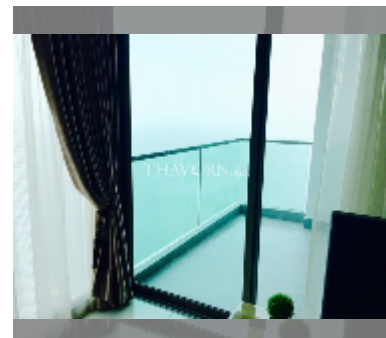

Condo for sale 1 bedroom 65 m² in Wongamat Tower, Pattaya

฿ 8,200,000

UNIT PARAMETERS:

UID	FS-240440
quota	foreign quota
type	1 bedroom
size	65m²
floor	37
view	sea view

PROJECT PARAMETERS:

district	Wongamat
buildings	1
floors	38
built in	2015
maintenance	฿ 31,200/year

FACILITIES:

General information: highrise, meters to beach: 30, minutes to beach: 1, multy-level parking.

Swimming pool: swimming pool, rooftop pool.

Chill zone: chill zone, rooftop chillout.

Health zone: gym, sauna.

Other: reception, lobby, CCTV, security.