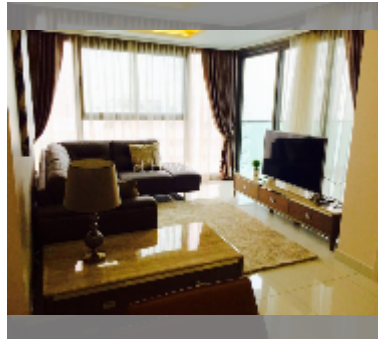

Condo for sale 1 bedroom 65 m² in Wongamat Tower, Pattaya

฿ 8,200,000

UNIT PARAMETERS:

UID	FS-240440
quota	foreign quota
type	1 bedroom
size	65m²
floor	37
view	sea view

PROJECT PARAMETERS:

district	Wongamat
buildings	1
floors	38
built in	2015
maintenance	฿ 31,200/year

FACILITIES:

General information: highrise, meters to beach: 30, minutes to beach: 1, multy-level parking.

Swimming pool: swimming pool, rooftop pool.

Chill zone: chill zone, rooftop chillout.

Health zone: gym, sauna.

Other: reception, lobby, CCTV, security.