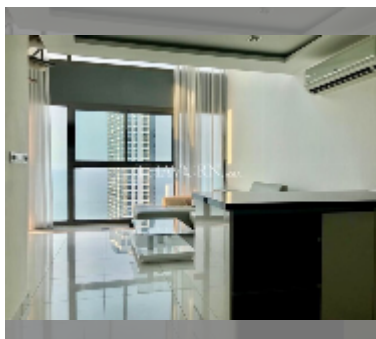

Condo for sale 1 bedroom 65 m² in Wongamat Tower, Pattaya

฿ 7,480,000

UNIT PARAMETERS:

UID	FS-240439
quota	foreign quota
type	1 bedroom
size	65m²
floor	19
view	sea view

PROJECT PARAMETERS:

district	Wongamat
buildings	1
floors	38
built in	2015
maintenance	฿ 31,200/year

FACILITIES:

General information: highrise, meters to beach: 30, minutes to beach: 1, multy-level parking.

Swimming pool: swimming pool, rooftop pool.

Chill zone: chill zone, rooftop chillout.

Health zone: gym, sauna.

Other: reception, lobby, CCTV, security.