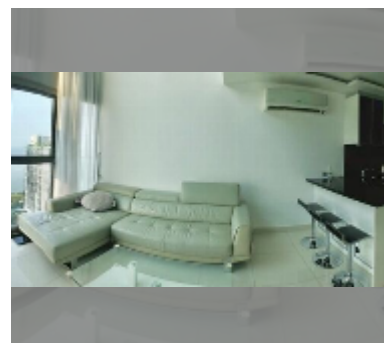

Condo for sale 1 bedroom 65 m² in Wongamat Tower, Pattaya

฿ 7,480,000

UNIT PARAMETERS:

UID	FS-240439
quota	foreign quota
type	1 bedroom
size	65m²
floor	19
view	sea view

PROJECT PARAMETERS:

district	Wongamat
buildings	1
floors	38
built in	2015
maintenance	฿ 31,200/year

FACILITIES:

General information: highrise, meters to beach: 30, minutes to beach: 1, multy-level parking.

Swimming pool: swimming pool, rooftop pool.

Chill zone: chill zone, rooftop chillout.

Health zone: gym, sauna.

Other: reception, lobby, CCTV, security.