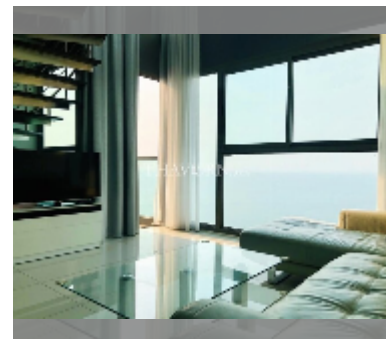

Condo for sale 1 bedroom 65 m² in Wongamat Tower, Pattaya

฿ 7,480,000

UNIT PARAMETERS:

UID	FS-240439
quota	foreign quota
type	1 bedroom
size	65m²
floor	19
view	sea view

PROJECT PARAMETERS:

district	Wongamat
buildings	1
floors	38
built in	2015
maintenance	฿ 31,200/year

FACILITIES:

General information: highrise, meters to beach: 30, minutes to beach: 1, multy-level parking.

Swimming pool: swimming pool, rooftop pool.

Chill zone: chill zone, rooftop chillout.

Health zone: gym, sauna.

Other: reception, lobby, CCTV, security.