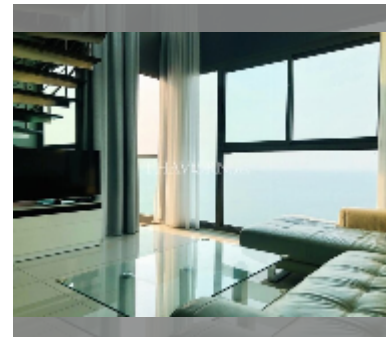

Condo for sale 1 bedroom 65 m² in Wongamat Tower, Pattaya

฿ 7,480,000

UNIT PARAMETERS:

UID	FS-240439
quota	foreign quota
type	1 bedroom
size	65m²
floor	19
view	sea view

PROJECT PARAMETERS:

district	Wongamat
buildings	1
floors	38
built in	2015
maintenance	฿ 31,200/year

FACILITIES:

General information: highrise, meters to beach: 30, minutes to beach: 1, multy-level parking.

Swimming pool: swimming pool, rooftop pool.

Chill zone: chill zone, rooftop chillout.

Health zone: gym, sauna.

Other: reception, lobby, CCTV, security.