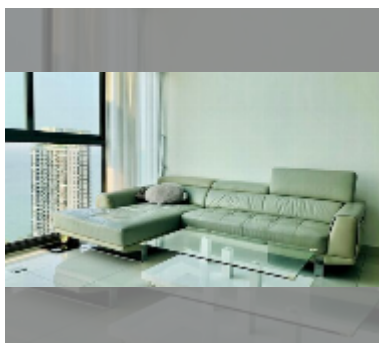

Condo for sale 1 bedroom 65 m² in Wongamat Tower, Pattaya

฿ 7,480,000

UNIT PARAMETERS:

UID	FS-240439
quota	foreign quota
type	1 bedroom
size	65m²
floor	19
view	sea view

PROJECT PARAMETERS:

district	Wongamat
buildings	1
floors	38
built in	2015
maintenance	฿ 31,200/year

FACILITIES:

General information: highrise, meters to beach: 30, minutes to beach: 1, multy-level parking.

Swimming pool: swimming pool, rooftop pool.

Chill zone: chill zone, rooftop chillout.

Health zone: gym, sauna.

Other: reception, lobby, CCTV, security.