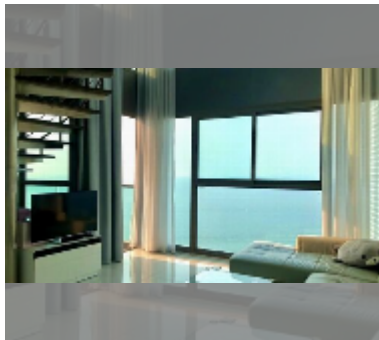

Condo for sale 1 bedroom 65 m² in Wongamat Tower, Pattaya

฿ 7,480,000

UNIT PARAMETERS:

UID	FS-240439
quota	foreign quota
type	1 bedroom
size	65m²
floor	19
view	sea view

PROJECT PARAMETERS:

district	Wongamat
buildings	1
floors	38
built in	2015
maintenance	฿ 31,200/year

FACILITIES:

General information: highrise, meters to beach: 30, minutes to beach: 1, multy-level parking.

Swimming pool: swimming pool, rooftop pool.

Chill zone: chill zone, rooftop chillout.

Health zone: gym, sauna.

Other: reception, lobby, CCTV, security.