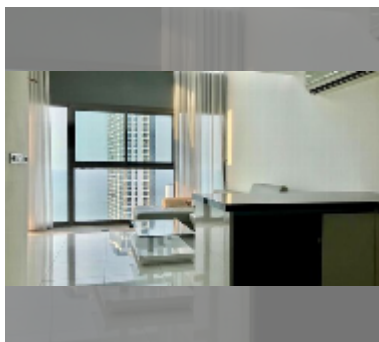

Condo for sale 1 bedroom 65 m² in Wongamat Tower, Pattaya

฿ 7,480,000

UNIT PARAMETERS:

UID	FS-240439
quota	foreign quota
type	1 bedroom
size	65m²
floor	19
view	sea view

PROJECT PARAMETERS:

district	Wongamat
buildings	1
floors	38
built in	2015
maintenance	฿ 31,200/year

FACILITIES:

General information: highrise, meters to beach: 30, minutes to beach: 1, multy-level parking.

Swimming pool: swimming pool, rooftop pool.

Chill zone: chill zone, rooftop chillout.

Health zone: gym, sauna.

Other: reception, lobby, CCTV, security.