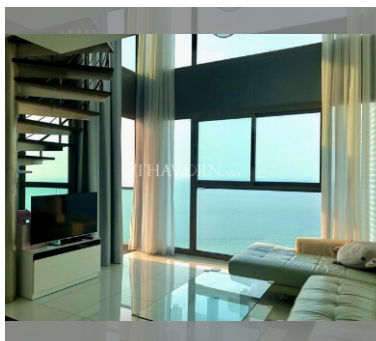

Condo for sale 1 bedroom 65 m² in Wongamat Tower, Pattaya

฿ 7,480,000

UNIT PARAMETERS:

UID	FS-240439
quota	foreign quota
type	1 bedroom
size	65m ²
floor	19
view	sea view
quality	not chosen
transfer fee payer	Seller 50/ Buyer 50

Swimming pool: swimming pool, rooftop pool.

Chill zone: chill zone, rooftop chillout.

Health zone: gym, sauna.

Other: reception, lobby, CCTV, security.

details