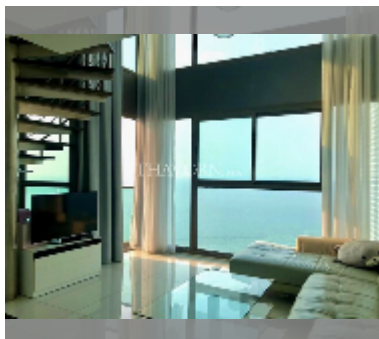

Condo for sale 1 bedroom 65 m² in Wongamat Tower, Pattaya

฿ 7,480,000

UNIT PARAMETERS:

UID	FS-240439
quota	foreign quota
type	1 bedroom
size	65m²
floor	19
view	sea view

PROJECT PARAMETERS:

district	Wongamat
buildings	1
floors	38
built in	2015
maintenance	฿ 31,200/year

FACILITIES:

General information: highrise, meters to beach: 30, minutes to beach: 1, multy-level parking.

Swimming pool: swimming pool, rooftop pool.

Chill zone: chill zone, rooftop chillout.

Health zone: gym, sauna.

Other: reception, lobby, CCTV, security.