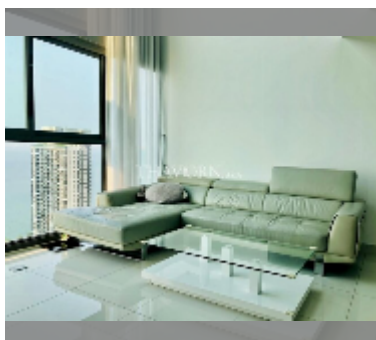

Condo for sale 1 bedroom 65 m² in Wongamat Tower, Pattaya

฿ 7,480,000

UNIT PARAMETERS:

UID	FS-240439
quota	foreign quota
type	1 bedroom
size	65m²
floor	19
view	sea view

PROJECT PARAMETERS:

district	Wongamat
buildings	1
floors	38
built in	2015
maintenance	฿ 31,200/year

FACILITIES:

General information: highrise, meters to beach: 30, minutes to beach: 1, multy-level parking.

Swimming pool: swimming pool, rooftop pool.

Chill zone: chill zone, rooftop chillout.

Health zone: gym, sauna.

Other: reception, lobby, CCTV, security.