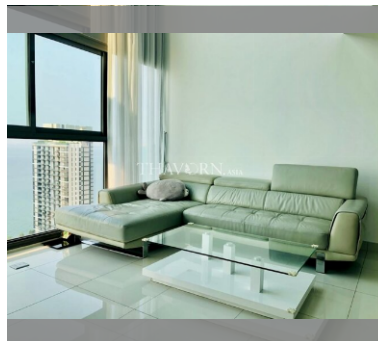

Condo for sale 1 bedroom 65 m² in Wongamat Tower, Pattaya

฿ 7,480,000

UNIT PARAMETERS:

UID	FS-240439
quota	foreign quota
type	1 bedroom
size	65m²
floor	19
view	sea view
quality	not chosen
transfer fee payer	Seller 50/ Buyer 50

PROJECT PARAMETERS:

district	Wongamat
buildings	1
floors	38
built in	2015
maintenance	฿ 31,200/year

FACILITIES:

General information: highrise, meters to beach: 30, minutes to beach: 1, multy-level parking.

Swimming pool: swimming pool, rooftop pool.

Chill zone: chill zone, rooftop chillout.

Health zone: gym, sauna.

Other: reception, lobby, CCTV, security.