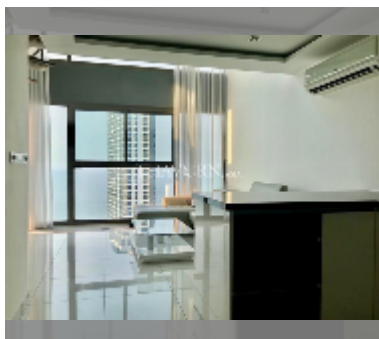

Condo for sale 1 bedroom 65 m² in Wongamat Tower, Pattaya

฿ 7,480,000

UNIT PARAMETERS:

UID	FS-240439
quota	foreign quota
type	1 bedroom
size	65m²
floor	19
view	sea view

PROJECT PARAMETERS:

district	Wongamat
buildings	1
floors	38
built in	2015
maintenance	฿ 31,200/year

FACILITIES:

General information: highrise, meters to beach: 30, minutes to beach: 1, multy-level parking.

Swimming pool: swimming pool, rooftop pool.

Chill zone: chill zone, rooftop chillout.

Health zone: gym, sauna.

Other: reception, lobby, CCTV, security.