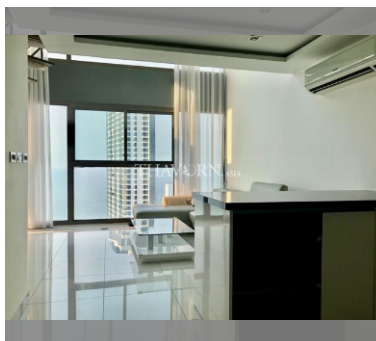

Condo for sale 1 bedroom 65 m² in Wongamat Tower, Pattaya

฿ 7,480,000

UNIT PARAMETERS:

UID	FS-240439
quota	foreign quota
type	1 bedroom
size	65m ²
floor	19
view	sea view
quality	not chosen
transfer fee payer	Seller 50/ Buyer 50

Swimming pool: swimming pool, rooftop pool.

Chill zone: chill zone, rooftop chillout.

Health zone: gym, sauna.

Other: reception, lobby, CCTV, security.

details