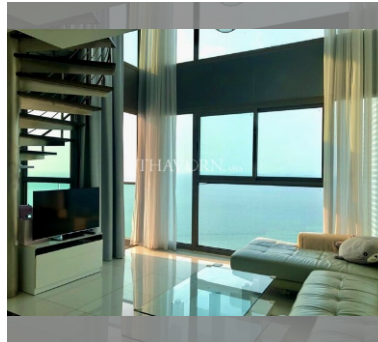

Condo for sale 1 bedroom 65 m² in Wongamat Tower, Pattaya

฿ 7,480,000

UNIT PARAMETERS:

UID	FS-240439
quota	foreign quota
type	1 bedroom
size	65m ²
floor	19
view	sea view
quality	not chosen
transfer fee payer	Seller 50/ Buyer 50

Swimming pool: swimming pool, rooftop pool.

Chill zone: chill zone, rooftop chillout.

Health zone: gym, sauna.

Other: reception, lobby, CCTV, security.

details