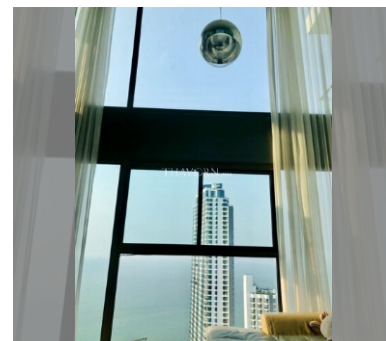

Condo for sale 1 bedroom 65 m² in Wongamat Tower, Pattaya

฿ 7,480,000

UNIT PARAMETERS:

UID	FS-240439
quota	foreign quota
type	1 bedroom
size	65m²
floor	19
view	sea view
quality	not chosen
transfer fee payer	Seller 50/ Buyer 50

PROJECT PARAMETERS:

district	Wongamat
buildings	1
floors	38
built in	2015
maintenance	฿ 31,200/year

FACILITIES:

General information: highrise, meters to beach: 30, minutes to beach: 1, multy-level parking.

Swimming pool: swimming pool, rooftop pool.

Chill zone: chill zone, rooftop chillout.

Health zone: gym, sauna.

Other: reception, lobby, CCTV, security.