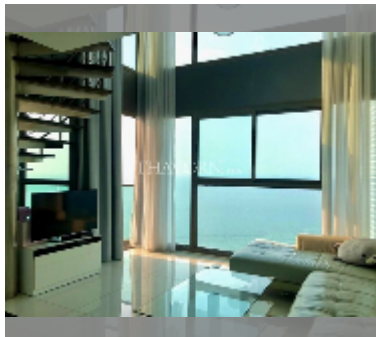

Condo for sale 1 bedroom 65 m² in Wongamat Tower, Pattaya

฿ 7,480,000

UNIT PARAMETERS:

UID	FS-240439
quota	foreign quota
type	1 bedroom
size	65m²
floor	19
view	sea view

PROJECT PARAMETERS:

district	Wongamat
buildings	1
floors	38
built in	2015
maintenance	฿ 31,200/year

FACILITIES:

General information: highrise, meters to beach: 30, minutes to beach: 1, multy-level parking.

Swimming pool: swimming pool, rooftop pool.

Chill zone: chill zone, rooftop chillout.

Health zone: gym, sauna.

Other: reception, lobby, CCTV, security.