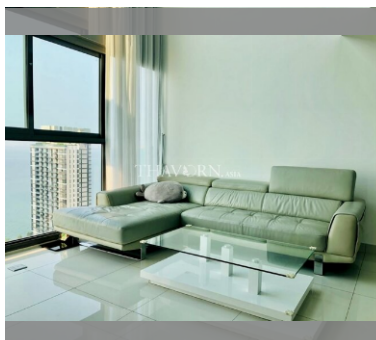

Condo for sale 1 bedroom 65 m² in Wongamat Tower, Pattaya

฿ 7,480,000

UNIT PARAMETERS:

UID	FS-240439
quota	foreign quota
type	1 bedroom
size	65m²
floor	19
view	sea view
quality	not chosen
transfer fee payer	Seller 50/ Buyer 50

PROJECT PARAMETERS:

district	Wongamat
buildings	1
floors	38
built in	2015
maintenance	฿ 31,200/year

FACILITIES:

General information: highrise, meters to beach: 30, minutes to beach: 1, multy-level parking.

Swimming pool: swimming pool, rooftop pool.

Chill zone: chill zone, rooftop chillout.

Health zone: gym, sauna.

Other: reception, lobby, CCTV, security.