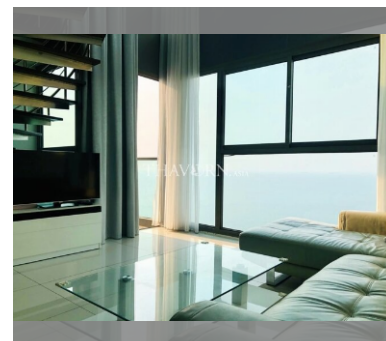

Condo for sale 1 bedroom 65 m² in Wongamat Tower, Pattaya

฿ 7,480,000

UNIT PARAMETERS:

UID	FS-240439
quota	foreign quota
type	1 bedroom
size	65m ²
floor	19
view	sea view
quality	not chosen
transfer fee payer	Seller 50/ Buyer 50

Swimming pool: swimming pool, rooftop pool.

Chill zone: chill zone, rooftop chillout.

Health zone: gym, sauna.

Other: reception, lobby, CCTV, security.

details