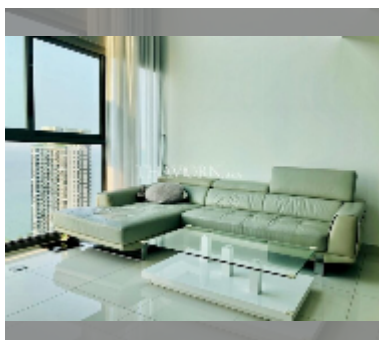

Condo for sale 1 bedroom 65 m² in Wongamat Tower, Pattaya

฿ 7,480,000

UNIT PARAMETERS:

UID	FS-240439
quota	foreign quota
type	1 bedroom
size	65m²
floor	19
view	sea view

PROJECT PARAMETERS:

district	Wongamat
buildings	1
floors	38
built in	2015
maintenance	฿ 31,200/year

FACILITIES:

General information: highrise, meters to beach: 30, minutes to beach: 1, multy-level parking.

Swimming pool: swimming pool, rooftop pool.

Chill zone: chill zone, rooftop chillout.

Health zone: gym, sauna.

Other: reception, lobby, CCTV, security.