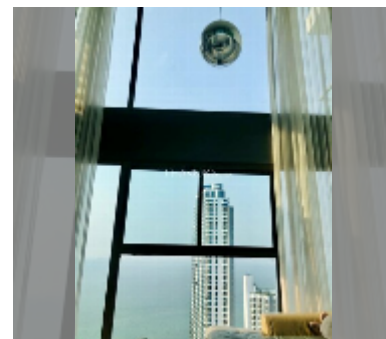

Condo for sale 1 bedroom 65 m² in Wongamat Tower, Pattaya

฿ 7,480,000

UNIT PARAMETERS:

UID	FS-240439
quota	foreign quota
type	1 bedroom
size	65m²
floor	19
view	sea view

PROJECT PARAMETERS:

district	Wongamat
buildings	1
floors	38
built in	2015
maintenance	฿ 31,200/year

FACILITIES:

General information: highrise, meters to beach: 30, minutes to beach: 1, multy-level parking.

Swimming pool: swimming pool, rooftop pool.

Chill zone: chill zone, rooftop chillout.

Health zone: gym, sauna.

Other: reception, lobby, CCTV, security.