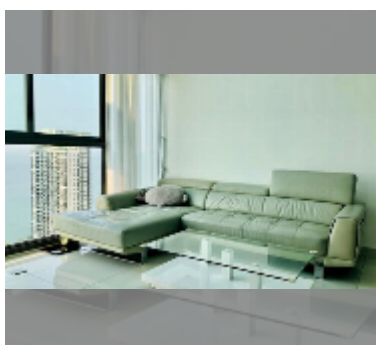

Condo for sale 1 bedroom 65 m² in Wongamat Tower, Pattaya

฿ 7,480,000

UNIT PARAMETERS:

UID	FS-240439
quota	foreign quota
type	1 bedroom
size	65m²
floor	19
view	sea view

PROJECT PARAMETERS:

district	Wongamat
buildings	1
floors	38
built in	2015
maintenance	฿ 31,200/year

FACILITIES:

General information: highrise, meters to beach: 30, minutes to beach: 1, multy-level parking.

Swimming pool: swimming pool, rooftop pool.

Chill zone: chill zone, rooftop chillout.

Health zone: gym, sauna.

Other: reception, lobby, CCTV, security.