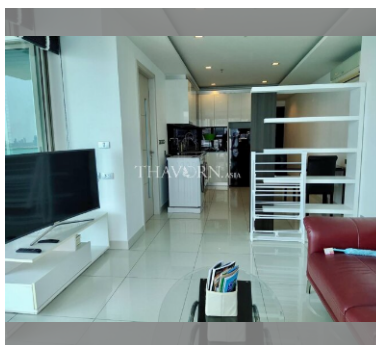

Condo for sale 1 bedroom 65 m² in Wongamat Tower, Pattaya

Welcome to your dream home in the sky! This stunning 1-bedroom apartment in the prestigious Wongamat Tower offers an unparalleled living experience in the heart of Pattaya. Perched on the 28th floor of a sleek 38-story building, this 65 m² flat provides breathtaking views and a serene escape from the bustling city below. Step inside to find a beautifully furnished space, meticulously designed to offer both comfort and style. The open layout seamlessly blends the living, dining, and kitchen areas, creating an inviting atmosphere perfect for entertaining or relaxing after a long day. Located in the sought-after Wongamat area, you'll enjoy easy access to the beach, vibrant nightlife, and a variety of dining and shopping options. With a price...

Chill zone: chill zone, rooftop chillout.

Health zone: gym, sauna.

Other: reception, lobby, CCTV, security.

details