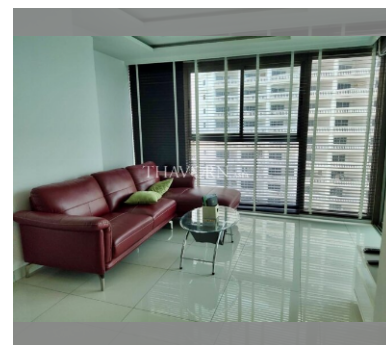

Condo for sale 1 bedroom 65 m² in Wongamat Tower, Pattaya

Welcome to your dream home in the sky! This stunning 1-bedroom apartment in the prestigious Wongamat Tower offers an unparalleled living experience in the heart of Pattaya. Perched on the 28th floor of a sleek 38-story building, this 65 m² flat provides breathtaking views and a serene escape from the bustling city below. Step inside to find a beautifully furnished space, meticulously designed to offer both comfort and style. The open layout seamlessly blends the living, dining, and kitchen areas, creating an inviting atmosphere perfect for entertaining or relaxing after a long day. Located in the sought-after Wongamat area, you'll enjoy easy access to the beach, vibrant nightlife, and a variety of dining and shopping options. With a price...

district	Wongamat
buildings	1
floors	38
built in	2015
maintenance	฿ 31,200/year

FACILITIES:

General information: highrise, meters to beach: 30, minutes to beach: 1, multy-level parking.

Swimming pool: swimming pool, rooftop pool.

Chill zone: chill zone, rooftop chillout.

Health zone: gym, sauna.

Other: reception, lobby, CCTV, security.

details