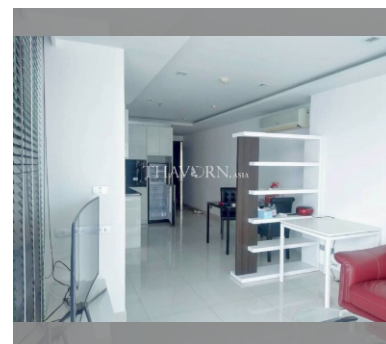

Condo for sale 1 bedroom 65 m² in Wongamat Tower, Pattaya

Welcome to your dream home in the sky! This stunning 1-bedroom apartment in the prestigious Wongamat Tower offers an unparalleled living experience in the heart of Pattaya. Perched on the 28th floor of a sleek 38-story building, this 65 m² flat provides breathtaking views and a serene escape from the bustling city below. Step inside to find a beautifully furnished space, meticulously designed to offer both comfort and style. The open layout seamlessly blends the living, dining, and kitchen areas, creating an inviting atmosphere perfect for entertaining or relaxing after a long day. Located in the sought-after Wongamat area, you'll enjoy easy access to the beach, vibrant nightlife, and a variety of dining and shopping options. With a price...

Chill zone: chill zone, rooftop chillout.

Health zone: gym, sauna.

Other: reception, lobby, CCTV, security.

details