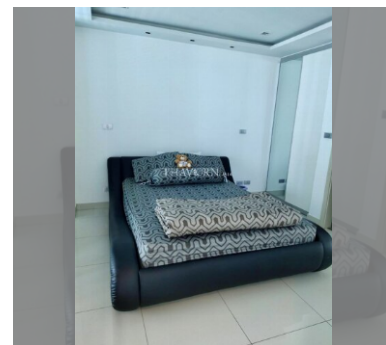

Condo for sale 1 bedroom 65 m² in Wongamat Tower, Pattaya

Welcome to your dream home in the sky! This stunning 1-bedroom apartment in the prestigious Wongamat Tower offers an unparalleled living experience in the heart of Pattaya. Perched on the 28th floor of a sleek 38-story building, this 65 m² flat provides breathtaking views and a serene escape from the bustling city below. Step inside to find a beautifully furnished space, meticulously designed to offer both comfort and style. The open layout seamlessly blends the living, dining, and kitchen areas, creating an inviting atmosphere perfect for entertaining or relaxing after a long day. Located in the sought-after Wongamat area, you'll enjoy easy access to the beach, vibrant nightlife, and a variety of dining and shopping options. With a price...

฿ 7,170,000

UNIT PARAMETERS:

UID	FS-240438
quota	foreign quota
type	1 bedroom
size	65m²
floor	28
view	sea view
quality	not chosen
transfer cost	
transfer fee payer	Seller 50/ Buyer 50
additional cost	

PROJECT PARAMETERS:

district	Wongamat
buildings	1
floors	38
built in	2015
maintenance	฿ 31,200/year

FACILITIES:

General information: highrise, meters to beach: 30, minutes to beach: 1, multy-level parking.

Swimming pool: swimming pool, rooftop pool.

Chill zone: chill zone, rooftop chillout.

Health zone: gym, sauna.

Other: reception, lobby, CCTV, security.