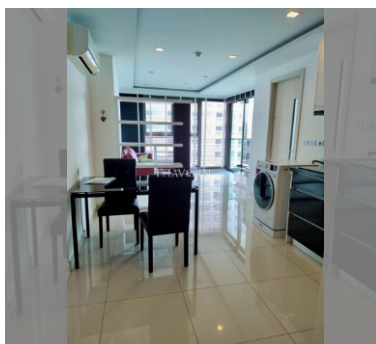

Condo for sale 1 bedroom 65 m² in Wongamat Tower, Pattaya

Welcome to your dream home in the sky! This stunning 1-bedroom apartment in the prestigious Wongamat Tower offers an unparalleled living experience in the heart of Pattaya. Perched on the 28th floor of a sleek 38-story building, this 65 m² flat provides breathtaking views and a serene escape from the bustling city below. Step inside to find a beautifully furnished space, meticulously designed to offer both comfort and style. The open layout seamlessly blends the living, dining, and kitchen areas, creating an inviting atmosphere perfect for entertaining or relaxing after a long day. Located in the sought-after Wongamat area, you'll enjoy easy access to the beach, vibrant nightlife, and a variety of dining and shopping options. With a price...

Chill zone: chill zone, rooftop chillout.

Health zone: gym, sauna.

Other: reception, lobby, CCTV, security.

details