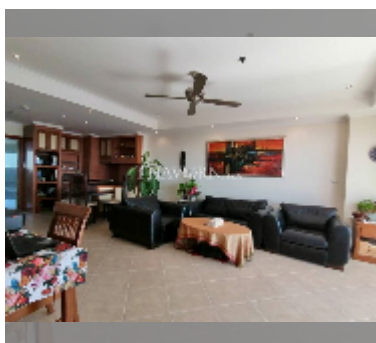

Condo for sale 2 bedroom 100 m² in View Talay 3, Pattaya

฿ 8,610,000

UNIT PARAMETERS:

UID	FS-240435
quota	foreign quota
type	2 bedroom
size	100m²
floor	12
view	sea view

PROJECT PARAMETERS:

district	Pratumnak
buildings	2
floors	20
built in	2006
maintenance	฿ 24,000/year

FACILITIES:

General information: highrise, meters to beach: 50, minutes to beach: 1, open parking, covered parking.

Swimming pool: swimming pool, kids pool.

Chill zone: chill zone, garden.

Other: reception, CCTV, security, minimart, laundry.