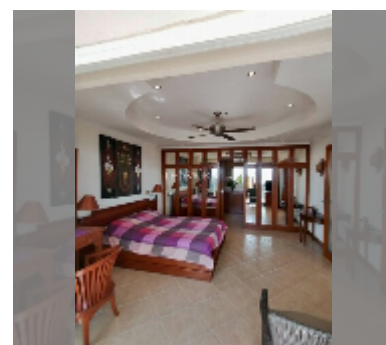

Condo for sale 2 bedroom 100 m² in View Talay 3, Pattaya

฿ 8,610,000

UNIT PARAMETERS:

UID	FS-240435
quota	foreign quota
type	2 bedroom
size	100m²
floor	12
view	sea view

PROJECT PARAMETERS:

district	Pratumnak
buildings	2
floors	20
built in	2006
maintenance	฿ 24,000/year

FACILITIES:

General information: highrise, meters to beach: 50, minutes to beach: 1, open parking, covered parking.

Swimming pool: swimming pool, kids pool.

Chill zone: chill zone, garden.

Other: reception, CCTV, security, minimart, laundry.