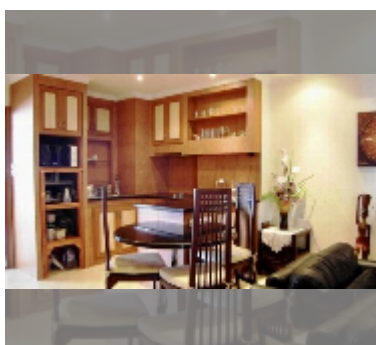

Condo for sale 2 bedroom 100 m² in View Talay 3, Pattaya

฿ 8,610,000

UNIT PARAMETERS:

UID	FS-240435
quota	foreign quota
type	2 bedroom
size	100m²
floor	12
view	sea view

PROJECT PARAMETERS:

district	Pratumnak
buildings	2
floors	20
built in	2006
maintenance	฿ 24,000/year

FACILITIES:

General information: highrise, meters to beach: 50, minutes to beach: 1, open parking, covered parking.

Swimming pool: swimming pool, kids pool.

Chill zone: chill zone, garden.

Other: reception, CCTV, security, minimart, laundry.