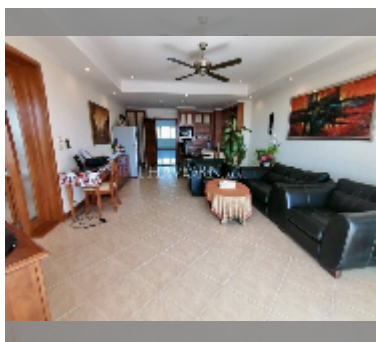

Condo for sale 2 bedroom 100 m² in View Talay 3, Pattaya

฿ 8,610,000

UNIT PARAMETERS:

UID	FS-240435
quota	foreign quota
type	2 bedroom
size	100m²
floor	12
view	sea view

PROJECT PARAMETERS:

district	Pratumnak
buildings	2
floors	20
built in	2006
maintenance	฿ 24,000/year

FACILITIES:

General information: highrise, meters to beach: 50, minutes to beach: 1, open parking, covered parking.

Swimming pool: swimming pool, kids pool.

Chill zone: chill zone, garden.

Other: reception, CCTV, security, minimart, laundry.