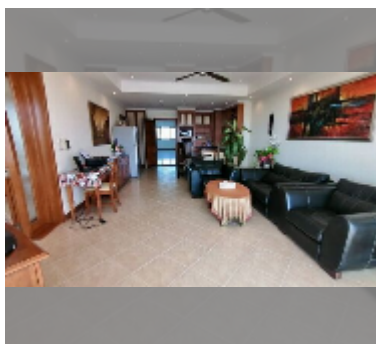

Condo for sale 2 bedroom 100 m² in View Talay 3, Pattaya

฿ 8,610,000

UNIT PARAMETERS:

UID	FS-240435
quota	foreign quota
type	2 bedroom
size	100m²
floor	12
view	sea view

PROJECT PARAMETERS:

district	Pratumnak
buildings	2
floors	20
built in	2006
maintenance	฿ 24,000/year

FACILITIES:

General information: highrise, meters to beach: 50, minutes to beach: 1, open parking, covered parking.

Swimming pool: swimming pool, kids pool.

Chill zone: chill zone, garden.

Other: reception, CCTV, security, minimart, laundry.