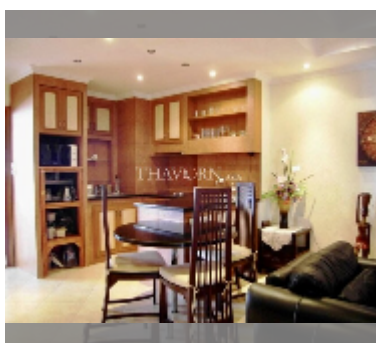

Condo for sale 2 bedroom 100 m² in View Talay 3, Pattaya

฿ 8,610,000

UNIT PARAMETERS:

UID	FS-240435
quota	foreign quota
type	2 bedroom
size	100m²
floor	12
view	sea view

PROJECT PARAMETERS:

district	Pratumnak
buildings	2
floors	20
built in	2006
maintenance	฿ 24,000/year

FACILITIES:

General information: highrise, meters to beach: 50, minutes to beach: 1, open parking, covered parking.

Swimming pool: swimming pool, kids pool.

Chill zone: chill zone, garden.

Other: reception, CCTV, security, minimart, laundry.