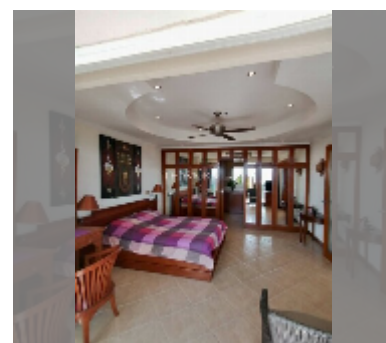

Condo for sale 2 bedroom 100 m² in View Talay 3, Pattaya

฿ 8,610,000

UNIT PARAMETERS:

UID	FS-240435
quota	foreign quota
type	2 bedroom
size	100m²
floor	12
view	sea view

PROJECT PARAMETERS:

district	Pratumnak
buildings	2
floors	20
built in	2006
maintenance	฿ 24,000/year

FACILITIES:

General information: highrise, meters to beach: 50, minutes to beach: 1, open parking, covered parking.

Swimming pool: swimming pool, kids pool.

Chill zone: chill zone, garden.

Other: reception, CCTV, security, minimart, laundry.