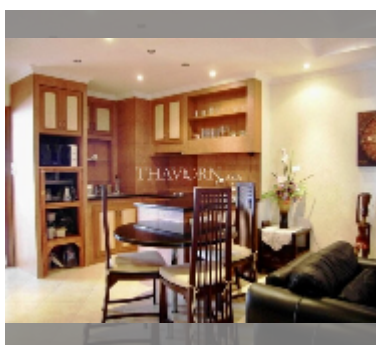

Condo for sale 2 bedroom 100 m² in View Talay 3, Pattaya

฿ 8,610,000

UNIT PARAMETERS:

UID	FS-240435
quota	foreign quota
type	2 bedroom
size	100m²
floor	12
view	sea view

PROJECT PARAMETERS:

district	Pratumnak
buildings	2
floors	20
built in	2006
maintenance	฿ 24,000/year

FACILITIES:

General information: highrise, meters to beach: 50, minutes to beach: 1, open parking, covered parking.

Swimming pool: swimming pool, kids pool.

Chill zone: chill zone, garden.

Other: reception, CCTV, security, minimart, laundry.