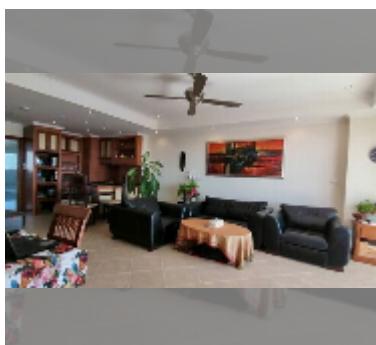

Condo for sale 2 bedroom 100 m² in View Talay 3, Pattaya

฿ 8,610,000

UNIT PARAMETERS:

UID	FS-240435
quota	foreign quota
type	2 bedroom
size	100m²
floor	12
view	sea view

PROJECT PARAMETERS:

district	Pratumnak
buildings	2
floors	20
built in	2006
maintenance	฿ 24,000/year

FACILITIES:

General information: highrise, meters to beach: 50, minutes to beach: 1, open parking, covered parking.

Swimming pool: swimming pool, kids pool.

Chill zone: chill zone, garden.

Other: reception, CCTV, security, minimart, laundry.