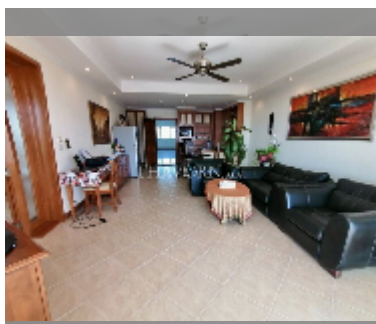

Condo for sale 2 bedroom 100 m² in View Talay 3, Pattaya

฿ 8,610,000

UNIT PARAMETERS:

UID	FS-240435
quota	foreign quota
type	2 bedroom
size	100m²
floor	12
view	sea view

PROJECT PARAMETERS:

district	Pratumnak
buildings	2
floors	20
built in	2006
maintenance	฿ 24,000/year

FACILITIES:

General information: highrise, meters to beach: 50, minutes to beach: 1, open parking, covered parking.

Swimming pool: swimming pool, kids pool.

Chill zone: chill zone, garden.

Other: reception, CCTV, security, minimart, laundry.