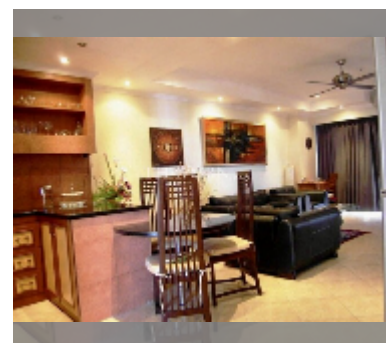

Condo for sale 2 bedroom 100 m² in View Talay 3, Pattaya

฿ 8,610,000

UNIT PARAMETERS:

UID	FS-240435
quota	foreign quota
type	2 bedroom
size	100m²
floor	12
view	sea view

PROJECT PARAMETERS:

district	Pratumnak
buildings	2
floors	20
built in	2006
maintenance	฿ 24,000/year

FACILITIES:

General information: highrise, meters to beach: 50, minutes to beach: 1, open parking, covered parking.

Swimming pool: swimming pool, kids pool.

Chill zone: chill zone, garden.

Other: reception, CCTV, security, minimart, laundry.