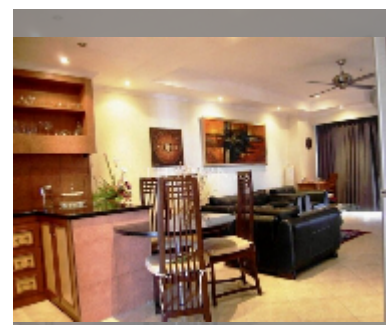

Condo for sale 2 bedroom 100 m² in View Talay 3, Pattaya

฿ 8,610,000

UNIT PARAMETERS:

UID	FS-240435
quota	foreign quota
type	2 bedroom
size	100m²
floor	12
view	sea view

PROJECT PARAMETERS:

district	Pratumnak
buildings	2
floors	20
built in	2006
maintenance	฿ 24,000/year

FACILITIES:

General information: highrise, meters to beach: 50, minutes to beach: 1, open parking, covered parking.

Swimming pool: swimming pool, kids pool.

Chill zone: chill zone, garden.

Other: reception, CCTV, security, minimart, laundry.