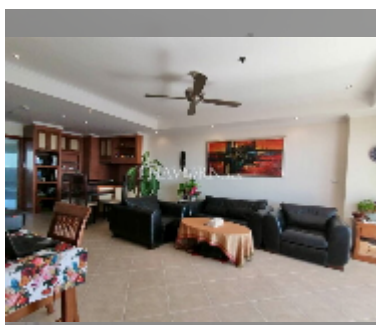

Condo for sale 2 bedroom 100 m² in View Talay 3, Pattaya

฿ 8,610,000

UNIT PARAMETERS:

UID	FS-240435
quota	foreign quota
type	2 bedroom
size	100m²
floor	12
view	sea view

PROJECT PARAMETERS:

district	Pratumnak
buildings	2
floors	20
built in	2006
maintenance	฿ 24,000/year

FACILITIES:

General information: highrise, meters to beach: 50, minutes to beach: 1, open parking, covered parking.

Swimming pool: swimming pool, kids pool.

Chill zone: chill zone, garden.

Other: reception, CCTV, security, minimart, laundry.