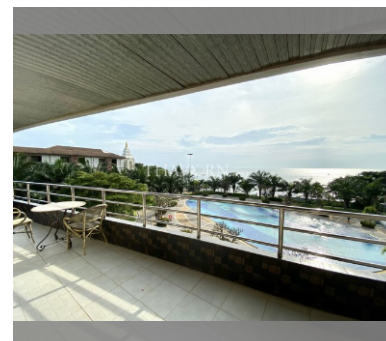

Condo for sale 2 bedroom 136 m² in View Talay 3, Pattaya

฿ 10,760,000

UNIT PARAMETERS:

UID	FS-240434
quota	foreign quota
type	2 bedroom
size	136m²
floor	3
view	sea view
quality	not chosen
transfer fee payer	Seller 50/ Buyer 50

PROJECT PARAMETERS:

district	Pratumnak
buildings	2
floors	20
built in	2006
maintenance	฿ 32,640/year

FACILITIES:

General information: highrise, meters to beach: 50, minutes to beach: 1, open parking, covered parking.

Swimming pool: swimming pool, kids pool.

Chill zone: chill zone, garden.

Other: reception, CCTV, security, minimart, laundry.