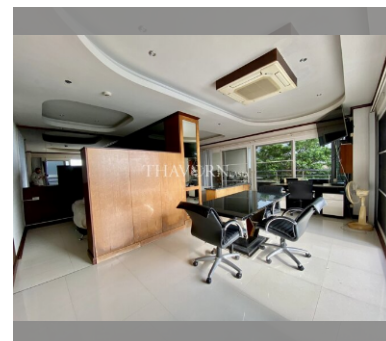

Condo for sale 2 bedroom 136 m² in View Talay 3, Pattaya

฿ 10,760,000

UNIT PARAMETERS:

UID	FS-240434
quota	foreign quota
type	2 bedroom
size	136m²
floor	3
view	sea view
quality	not chosen
transfer fee payer	Seller 50/ Buyer 50

PROJECT PARAMETERS:

district	Pratumnak
buildings	2
floors	20
built in	2006
maintenance	฿ 32,640/year

FACILITIES:

General information: highrise, meters to beach: 50, minutes to beach: 1, open parking, covered parking.

Swimming pool: swimming pool, kids pool.

Chill zone: chill zone, garden.

Other: reception, CCTV, security, minimart, laundry.