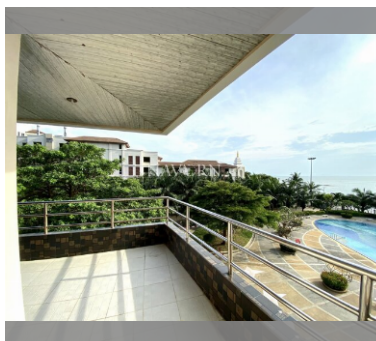

Condo for sale 2 bedroom 136 m² in View Talay 3, Pattaya

฿ 10,760,000

UNIT PARAMETERS:

UID	FS-240434
quota	foreign quota
type	2 bedroom
size	136m²
floor	3
view	sea view
quality	not chosen
transfer fee payer	Seller 50/ Buyer 50

PROJECT PARAMETERS:

district	Pratumnak
buildings	2
floors	20
built in	2006
maintenance	฿ 32,640/year

FACILITIES:

General information: highrise, meters to beach: 50, minutes to beach: 1, open parking, covered parking.

Swimming pool: swimming pool, kids pool.

Chill zone: chill zone, garden.

Other: reception, CCTV, security, minimart, laundry.