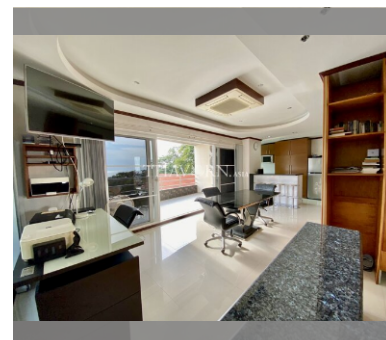

Condo for sale 2 bedroom 136 m² in View Talay 3, Pattaya

฿ 10,760,000

UNIT PARAMETERS:

UID	FS-240434
quota	foreign quota
type	2 bedroom
size	136m²
floor	3
view	sea view
quality	not chosen
transfer fee payer	Seller 50/ Buyer 50

PROJECT PARAMETERS:

district	Pratumnak
buildings	2
floors	20
built in	2006
maintenance	฿ 32,640/year

FACILITIES:

General information: highrise, meters to beach: 50, minutes to beach: 1, open parking, covered parking.

Swimming pool: swimming pool, kids pool.

Chill zone: chill zone, garden.

Other: reception, CCTV, security, minimart, laundry.