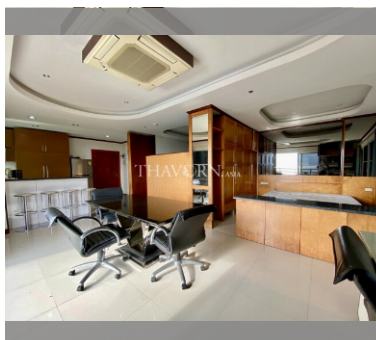

Condo for sale 2 bedroom 136 m² in View Talay 3, Pattaya

฿ 10,760,000

UNIT PARAMETERS:

UID	FS-240434
quota	foreign quota
type	2 bedroom
size	136m²
floor	3
view	sea view
quality	not chosen
transfer fee payer	Seller 50/ Buyer 50

PROJECT PARAMETERS:

district	Pratumnak
buildings	2
floors	20
built in	2006
maintenance	฿ 32,640/year

FACILITIES:

General information: highrise, meters to beach: 50, minutes to beach: 1, open parking, covered parking.

Swimming pool: swimming pool, kids pool.

Chill zone: chill zone, garden.

Other: reception, CCTV, security, minimart, laundry.