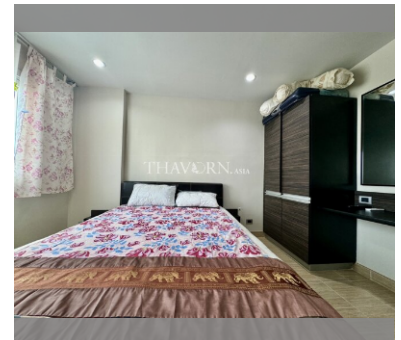

Condo for sale 1 bedroom 36 m² in Park Lane Jomtien Resort, Pattaya

฿ 1,590,000

UNIT PARAMETERS:

UID	FS-240432
quota	foreign quota
type	1 bedroom
size	36m²
floor	4
view	city view
quality	excellent
equipment	furniture, kitchen appliances
online viewing	on
transfer fee payer	50/50
exclusive	on

PROJECT PARAMETERS:

district	Jomtien
buildings	4
floors	8
built in	2010

FACILITIES:

General information: resort, meters to beach: 500, minutes to beach: 10, open parking.

Swimming pool: swimming pool, kids pool, jacuzzi.

Chill zone: chill zone, garden.

Health zone: gym.

Other: CCTV, security, minimart.