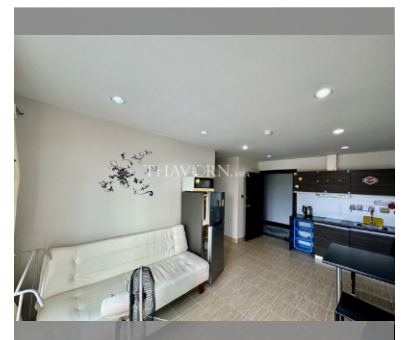

Condo for sale 1 bedroom 36 m² in Park Lane Jomtien Resort, Pattaya

฿ 1,590,000

UNIT PARAMETERS:

UID	FS-240432
quota	foreign quota
type	1 bedroom
size	36m²
floor	4
view	city view
quality	excellent
equipment	furniture, kitchen appliances
online viewing	on
transfer fee payer	50/50
exclusive	on

PROJECT PARAMETERS:

district	Jomtien
buildings	4
floors	8
built in	2010

FACILITIES:

General information: resort, meters to beach: 500, minutes to beach: 10, open parking.

Swimming pool: swimming pool, kids pool, jacuzzi.

Chill zone: chill zone, garden.

Health zone: gym.

Other: CCTV, security, minimart.