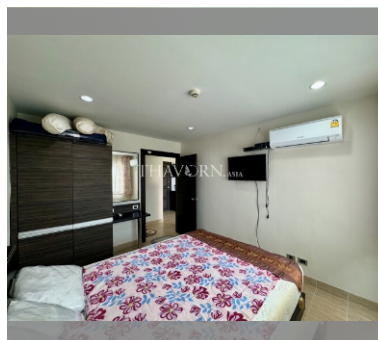

Condo for sale 1 bedroom 36 m² in Park Lane Jomtien Resort, Pattaya

฿ 1,590,000

UNIT PARAMETERS:

UID	FS-240432
quota	foreign quota
type	1 bedroom
size	36m²
floor	4
view	city view
quality	excellent
equipment	furniture, kitchen appliances
online viewing	on
transfer fee payer	50/50
exclusive	on

PROJECT PARAMETERS:

district	Jomtien
buildings	4
floors	8
built in	2010

FACILITIES:

General information: resort, meters to beach: 500, minutes to beach: 10, open parking.

Swimming pool: swimming pool, kids pool, jacuzzi.

Chill zone: chill zone, garden.

Health zone: gym.

Other: CCTV, security, minimart.