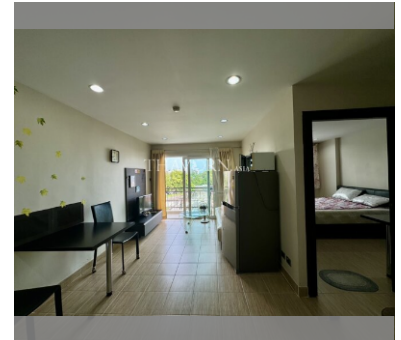

Condo for sale 1 bedroom 36 m² in Park Lane Jomtien Resort, Pattaya

฿ 1,590,000

UNIT PARAMETERS:

UID	FS-240432
quota	foreign quota
type	1 bedroom
size	36m²
floor	4
view	city view
quality	excellent
equipment	furniture, kitchen appliances
online viewing	on
transfer fee payer	50/50
exclusive	on

PROJECT PARAMETERS:

district	Jomtien
buildings	4
floors	8
built in	2010

FACILITIES:

General information: resort, meters to beach: 500, minutes to beach: 10, open parking.

Swimming pool: swimming pool, kids pool, jacuzzi.

Chill zone: chill zone, garden.

Health zone: gym.

Other: CCTV, security, minimart.