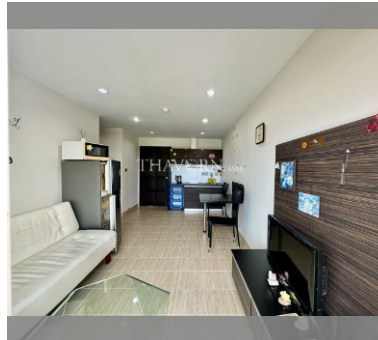

Condo for sale 1 bedroom 36 m² in Park Lane Jomtien Resort, Pattaya

฿ 1,590,000

UNIT PARAMETERS:

UID	FS-240432
quota	foreign quota
type	1 bedroom
size	36m²
floor	4
view	city view
quality	excellent
equipment	furniture, kitchen appliances
online viewing	on
transfer fee payer	50/50
exclusive	on

PROJECT PARAMETERS:

district	Jomtien
buildings	4
floors	8
built in	2010

FACILITIES:

General information: resort, meters to beach: 500, minutes to beach: 10, open parking.

Swimming pool: swimming pool, kids pool, jacuzzi.

Chill zone: chill zone, garden.

Health zone: gym.

Other: CCTV, security, minimart.