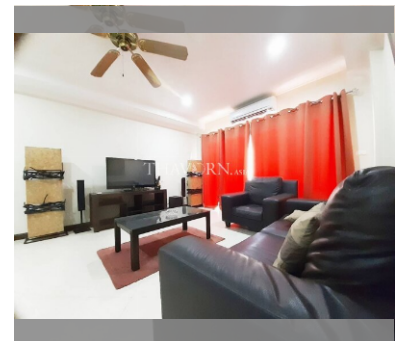

Condo for sale 1 bedroom 90 m² in View Talay Residence 3, Pattaya

฿ 3,200,000

UNIT PARAMETERS:

UID	FS-240431
quota	company ownership
type	1 bedroom
size	90m²
floor	2
view	city view
quality	not chosen

PROJECT PARAMETERS:

district	Jomtien
buildings	1
floors	7
built in	2008

FACILITIES:

General information: lowrise, covered parking.

Swimming pool: swimming pool.

Chill zone: garden.

Health zone: gym.

Other: CCTV, security.