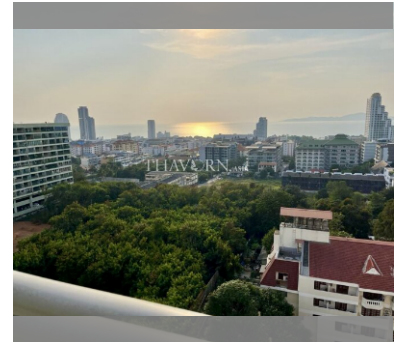

Condo for sale 1 bedroom 47 m² in The Vision, Pattaya

฿ 3,060,000

UNIT PARAMETERS:

UID	FS-240430
quota	foreign quota
type	1 bedroom
size	47m²
floor	6
view	sea view
quality	not chosen
transfer fee payer	Seller 50/ Buyer 50

PROJECT PARAMETERS:

district	Pratumnak
buildings	1
floors	23
built in	2015

FACILITIES:

General information: highrise, meters to beach: 500, minutes to beach: 10, multi-level parking.

Swimming pool: rooftop pool, infinity view, jacuzzi.

Chill zone: rooftop chillout.

Health zone: gym, sauna.

Other: reception, lobby, CCTV, security, room service.