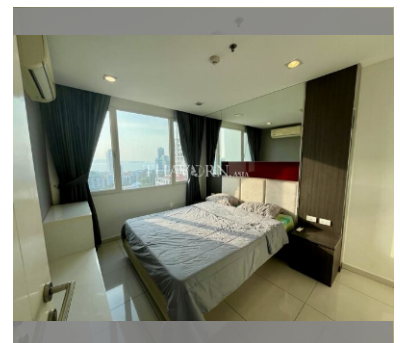

Condo for sale 1 bedroom 47 m² in The Vision, Pattaya

฿ 3,060,000

UNIT PARAMETERS:

UID	FS-240430
quota	foreign quota
type	1 bedroom
size	47m²
floor	6
view	sea view
quality	not chosen
transfer fee payer	Seller 50/ Buyer 50

PROJECT PARAMETERS:

district	Pratumnak
buildings	1
floors	23
built in	2015

FACILITIES:

General information: highrise, meters to beach: 500, minutes to beach: 10, multi-level parking.

Swimming pool: rooftop pool, infinity view, jacuzzi.

Chill zone: rooftop chillout.

Health zone: gym, sauna.

Other: reception, lobby, CCTV, security, room service.