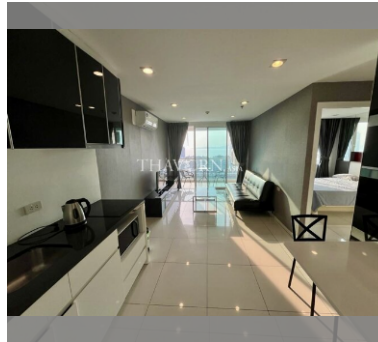

Condo for sale 1 bedroom 47 m² in The Vision, Pattaya

฿ 3,060,000

UNIT PARAMETERS:

UID	FS-240430
quota	foreign quota
type	1 bedroom
size	47m²
floor	6
view	sea view
quality	not chosen
transfer fee payer	Seller 50/ Buyer 50

PROJECT PARAMETERS:

district	Pratumnak
buildings	1
floors	23
built in	2015

FACILITIES:

General information: highrise, meters to beach: 500, minutes to beach: 10, multi-level parking.

Swimming pool: rooftop pool, infinity view, jacuzzi.

Chill zone: rooftop chillout.

Health zone: gym, sauna.

Other: reception, lobby, CCTV, security, room service.