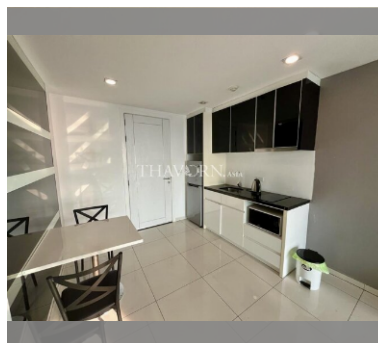

Condo for sale 1 bedroom 47 m² in The Vision, Pattaya

฿ 3,060,000

UNIT PARAMETERS:

UID	FS-240430
quota	foreign quota
type	1 bedroom
size	47m²
floor	6
view	sea view
quality	not chosen
transfer fee payer	Seller 50/ Buyer 50

PROJECT PARAMETERS:

district	Pratumnak
buildings	1
floors	23
built in	2015

FACILITIES:

General information: highrise, meters to beach: 500, minutes to beach: 10, multi-level parking.

Swimming pool: rooftop pool, infinity view, jacuzzi.

Chill zone: rooftop chillout.

Health zone: gym, sauna.

Other: reception, lobby, CCTV, security, room service.