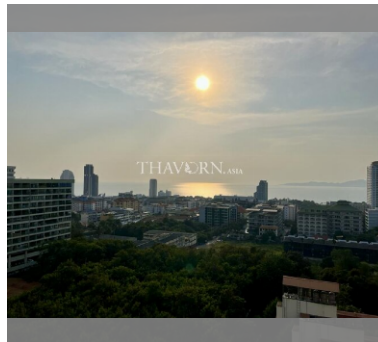

Condo for sale 1 bedroom 47 m² in The Vision, Pattaya

฿ 3,060,000

UNIT PARAMETERS:

UID	FS-240430
quota	foreign quota
type	1 bedroom
size	47m²
floor	6
view	sea view
quality	not chosen
transfer fee payer	Seller 50/ Buyer 50

PROJECT PARAMETERS:

district	Pratumnak
buildings	1
floors	23
built in	2015

FACILITIES:

General information: highrise, meters to beach: 500, minutes to beach: 10, multi-level parking.

Swimming pool: rooftop pool, infinity view, jacuzzi.

Chill zone: rooftop chillout.

Health zone: gym, sauna.

Other: reception, lobby, CCTV, security, room service.