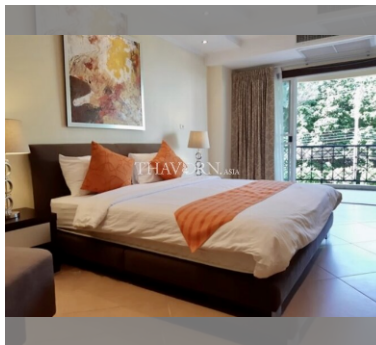

Condo for sale 1 bedroom 80 m² in The Residence Jomtien Beach, Pattaya

Welcome to your dream getaway in the vibrant city of Pattaya! Nestled in the sought-after Jomtien area, this stunning 1-bedroom apartment in The Residence Jomtien Beach offers a perfect blend of comfort and style. Spanning a generous 80 square meters, this fully furnished gem is ready to welcome you home. Located on the 2nd floor of a 7-story building, this property provides a serene escape while keeping you close to the action. Imagine waking up and enjoying your morning coffee on a spacious balcony, or unwinding after a long day in a beautifully designed living space that caters to all your needs. Priced at an attractive 3,280,000, this apartment is a fantastic investment opportunity or an ideal residence for those looking to embrace t...

฿ 3,280,000

UNIT PARAMETERS:

UID	FS-240429
quota	thai quota
type	1 bedroom
size	80m²
floor	2
view	city view
quality	not chosen
transfer cost	
transfer fee payer	Seller 50/ Buyer 50
additional cost	

PROJECT PARAMETERS:

district	Jomtien
buildings	1
floors	7
built in	2007

FACILITIES:

General information: lowrise, open parking.

Swimming pool: swimming pool.

Health zone: gym.

Other: CCTV, security.