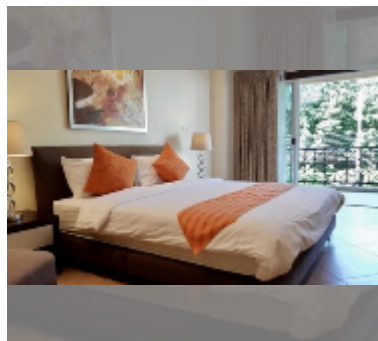

Condo for sale 1 bedroom 80 m² in The Residence Jomtien Beach, Pattaya

฿ 3,280,000

UNIT PARAMETERS:

UID	FS-240429
quota	thai quota
type	1 bedroom
size	80m²
floor	2
view	city view

PROJECT PARAMETERS:

district	Jomtien
buildings	1
floors	7
built in	2007

FACILITIES:

General information: lowrise, open parking.

Swimming pool: swimming pool.

Health zone: gym.

Other: CCTV, security.