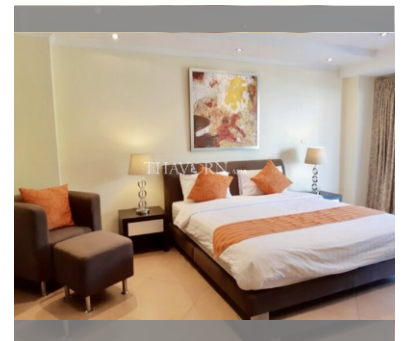

Condo for sale 1 bedroom 80 m² in The Residence Jomtien Beach, Pattaya

฿ 3,280,000

UNIT PARAMETERS:

UID	FS-240429
quota	thai quota
type	1 bedroom
size	80m²
floor	2
view	city view
quality	not chosen
transfer fee payer	Seller 50/ Buyer 50

PROJECT PARAMETERS:

district	Jomtien
buildings	1
floors	7
built in	2007

FACILITIES:

General information: lowrise, open parking.

Swimming pool: swimming pool.

Health zone: gym.

Other: CCTV, security.