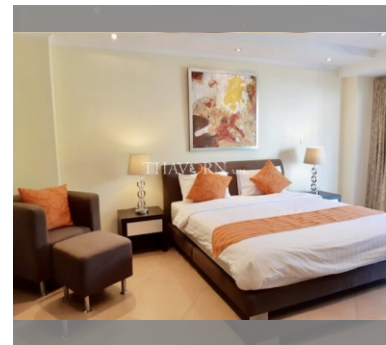

Condo for sale 1 bedroom 80 m² in The Residence Jomtien Beach, Pattaya

Welcome to your dream getaway in the vibrant city of Pattaya! Nestled in the sought-after Jomtien area, this stunning 1-bedroom apartment in The Residence Jomtien Beach offers a perfect blend of comfort and style. Spanning a generous 80 square meters, this fully furnished gem is ready to welcome you home. Located on the 2nd floor of a 7-story building, this property provides a serene escape while keeping you close to the action. Imagine waking up and enjoying your morning coffee on a spacious balcony, or unwinding after a long day in a beautifully designed living space that caters to all your needs. Priced at an attractive 3,280,000, this apartment is a fantastic investment opportunity or an ideal residence for those looking to embrace t...

฿ 3,280,000

UNIT PARAMETERS:

UID	FS-240429
quota	thai quota
type	1 bedroom
size	80m²
floor	2
view	city view
quality	not chosen
transfer cost	
transfer fee payer	Seller 50/ Buyer 50
additional cost	

PROJECT PARAMETERS:

district	Jomtien
buildings	1
floors	7
built in	2007

FACILITIES:

General information: lowrise, open parking.

Swimming pool: swimming pool.

Health zone: gym.

Other: CCTV, security.