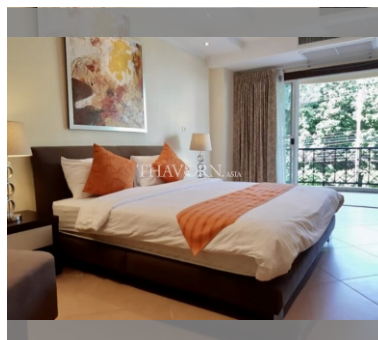

Condo for sale 1 bedroom 80 m² in The Residence Jomtien Beach, Pattaya

฿ 3,280,000

UNIT PARAMETERS:

UID	FS-240429
quota	thai quota
type	1 bedroom
size	80m²
floor	2
view	city view
quality	not chosen
transfer fee payer	Seller 50/ Buyer 50

PROJECT PARAMETERS:

district	Jomtien
buildings	1
floors	7
built in	2007

FACILITIES:

General information: lowrise, open parking.

Swimming pool: swimming pool.

Health zone: gym.

Other: CCTV, security.