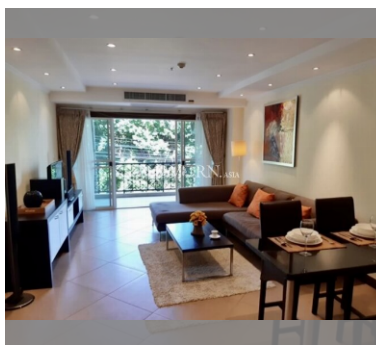

Condo for sale 1 bedroom 80 m² in The Residence Jomtien Beach, Pattaya

Welcome to your dream getaway in the vibrant city of Pattaya! Nestled in the sought-after Jomtien area, this stunning 1-bedroom apartment in The Residence Jomtien Beach offers a perfect blend of comfort and style. Spanning a generous 80 square meters, this fully furnished gem is ready to welcome you home. Located on the 2nd floor of a 7-story building, this property provides a serene escape while keeping you close to the action. Imagine waking up and enjoying your morning coffee on a spacious balcony, or unwinding after a long day in a beautifully designed living space that caters to all your needs. Priced at an attractive 3,280,000, this apartment is a fantastic investment opportunity or an ideal residence for those looking to embrace t...

฿ 3,280,000

UNIT PARAMETERS:

UID	FS-240429
quota	thai quota
type	1 bedroom
size	80m²
floor	2
view	city view
quality	not chosen
transfer cost	
transfer fee payer	Seller 50/ Buyer 50
additional cost	

PROJECT PARAMETERS:

district	Jomtien
buildings	1
floors	7
built in	2007

FACILITIES:

General information: lowrise, open parking.

Swimming pool: swimming pool.

Health zone: gym.

Other: CCTV, security.