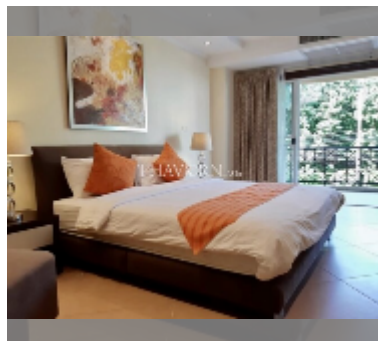

Condo for sale 1 bedroom 80 m² in The Residence Jomtien Beach, Pattaya

฿ 3,280,000

UNIT PARAMETERS:

UID	FS-240429
quota	thai quota
type	1 bedroom
size	80m²
floor	2
view	city view

PROJECT PARAMETERS:

district	Jomtien
buildings	1
floors	7
built in	2007

FACILITIES:

General information: lowrise, open parking.

Swimming pool: swimming pool.

Health zone: gym.

Other: CCTV, security.