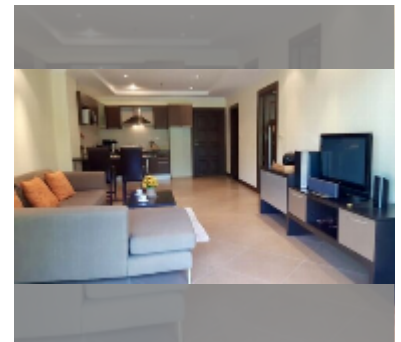

Condo for sale 1 bedroom 80 m² in The Residence Jomtien Beach, Pattaya

฿ 3,280,000

UNIT PARAMETERS:

UID	FS-240429
quota	thai quota
type	1 bedroom
size	80m²
floor	2
view	city view

PROJECT PARAMETERS:

district	Jomtien
buildings	1
floors	7
built in	2007

FACILITIES:

General information: lowrise, open parking.

Swimming pool: swimming pool.

Health zone: gym.

Other: CCTV, security.