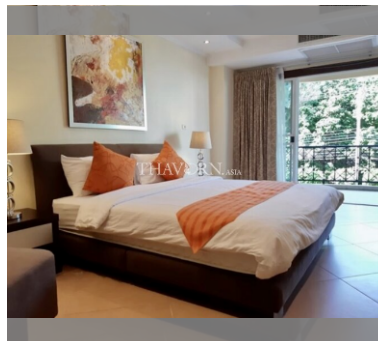

Condo for sale 1 bedroom 80 m² in The Residence Jomtien Beach, Pattaya

฿ 3,280,000

UNIT PARAMETERS:

UID	FS-240429
quota	thai quota
type	1 bedroom
size	80m²
floor	2
view	city view
quality	not chosen
transfer fee payer	Seller 50/ Buyer 50

PROJECT PARAMETERS:

district	Jomtien
buildings	1
floors	7
built in	2007

FACILITIES:

General information: lowrise, open parking.

Swimming pool: swimming pool.

Health zone: gym.

Other: CCTV, security.