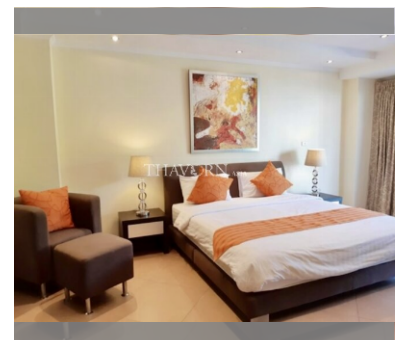

Condo for sale 1 bedroom 80 m² in The Residence Jomtien Beach, Pattaya

฿ 3,280,000

UNIT PARAMETERS:

UID	FS-240429
quota	thai quota
type	1 bedroom
size	80m²
floor	2
view	city view
quality	not chosen
transfer fee payer	Seller 50/ Buyer 50

PROJECT PARAMETERS:

district	Jomtien
buildings	1
floors	7
built in	2007

FACILITIES:

General information: lowrise, open parking.

Swimming pool: swimming pool.

Health zone: gym.

Other: CCTV, security.