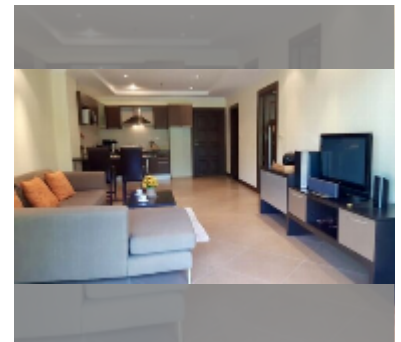

Condo for sale 1 bedroom 80 m² in The Residence Jomtien Beach, Pattaya

฿ 3,280,000

UNIT PARAMETERS:

UID	FS-240429
quota	thai quota
type	1 bedroom
size	80m ²
floor	2
view	city view

PROJECT PARAMETERS:

district	Jomtien
buildings	1
floors	7
built in	2007

FACILITIES:

General information: lowrise, open parking.

Swimming pool: swimming pool.

Health zone: gym.

Other: CCTV, security.

[details](#)