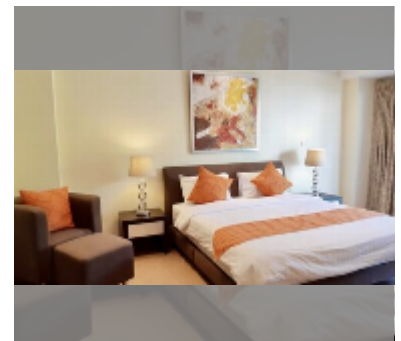

Condo for sale 1 bedroom 80 m² in The Residence Jomtien Beach, Pattaya

฿ 3,280,000

UNIT PARAMETERS:

UID	FS-240429
quota	thai quota
type	1 bedroom
size	80m²
floor	2
view	city view

PROJECT PARAMETERS:

district	Jomtien
buildings	1
floors	7
built in	2007

FACILITIES:

General information: lowrise, open parking.

Swimming pool: swimming pool.

Health zone: gym.

Other: CCTV, security.