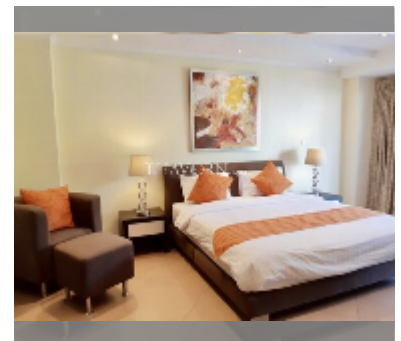

Condo for sale 1 bedroom 80 m² in The Residence Jomtien Beach, Pattaya

฿ 3,280,000

UNIT PARAMETERS:

UID	FS-240429
quota	thai quota
type	1 bedroom
size	80m²
floor	2
view	city view

PROJECT PARAMETERS:

district	Jomtien
buildings	1
floors	7
built in	2007

FACILITIES:

General information: lowrise, open parking.

Swimming pool: swimming pool.

Health zone: gym.

Other: CCTV, security.