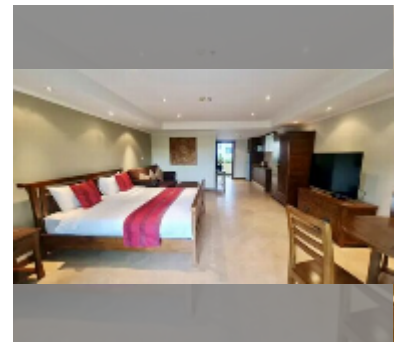

Condo for sale studio 51 m² in The Residence Jomtien Beach, Pattaya

฿ 2,200,000

UNIT PARAMETERS:

UID	FS-240428
quota	thai quota
type	studio
size	51m²
floor	3
view	city view

PROJECT PARAMETERS:

district	Jomtien
buildings	1
floors	7
built in	2007

FACILITIES:

General information: lowrise, open parking.

Swimming pool: swimming pool.

Health zone: gym.

Other: CCTV, security.