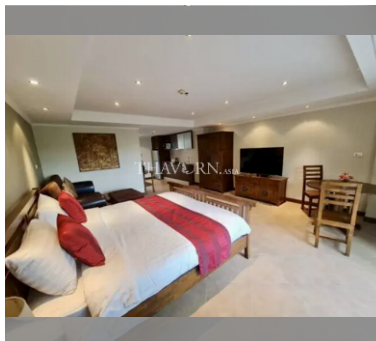

Condo for sale studio 51 m² in The Residence Jomtien Beach, Pattaya

฿ 2,040,000

UNIT PARAMETERS:

UID	FS-240428
quota	thai quota
type	studio
size	51m²
floor	3
view	city view
quality	not chosen
transfer fee payer	Seller 50/ Buyer 50

PROJECT PARAMETERS:

district	Jomtien
buildings	1
floors	7
built in	2007

FACILITIES:

General information: lowrise, open parking.

Swimming pool: swimming pool.

Health zone: gym.

Other: CCTV, security.