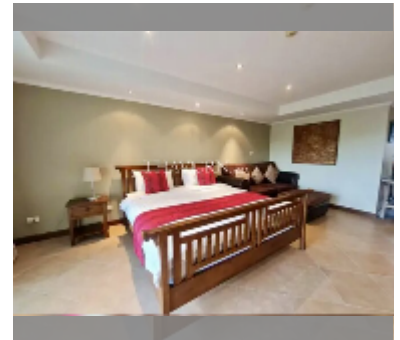

Condo for sale studio 51 m² in The Residence Jomtien Beach, Pattaya

฿ 2,200,000

UNIT PARAMETERS:

UID	FS-240428
quota	thai quota
type	studio
size	51m²
floor	3
view	city view

PROJECT PARAMETERS:

district	Jomtien
buildings	1
floors	7
built in	2007

FACILITIES:

General information: lowrise, open parking.

Swimming pool: swimming pool.

Health zone: gym.

Other: CCTV, security.