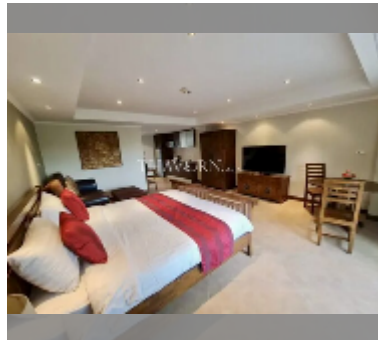

Condo for sale studio 51 m² in The Residence Jomtien Beach, Pattaya

฿ 2,200,000

UNIT PARAMETERS:

UID	FS-240428
quota	thai quota
type	studio
size	51m²
floor	3
view	city view

PROJECT PARAMETERS:

district	Jomtien
buildings	1
floors	7
built in	2007

FACILITIES:

General information: lowrise, open parking.

Swimming pool: swimming pool.

Health zone: gym.

Other: CCTV, security.