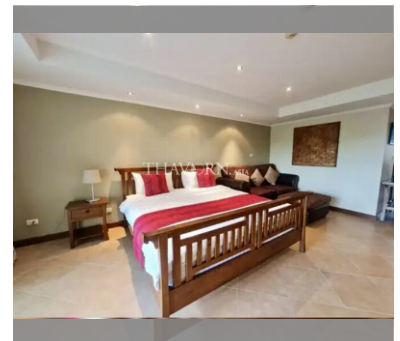

Condo for sale studio 51 m² in The Residence Jomtien Beach, Pattaya

฿ 2,040,000

UNIT PARAMETERS:

UID	FS-240428
quota	thai quota
type	studio
size	51m²
floor	3
view	city view
quality	not chosen
transfer fee payer	Seller 50/ Buyer 50

PROJECT PARAMETERS:

district	Jomtien
buildings	1
floors	7
built in	2007

FACILITIES:

General information: lowrise, open parking.

Swimming pool: swimming pool.

Health zone: gym.

Other: CCTV, security.