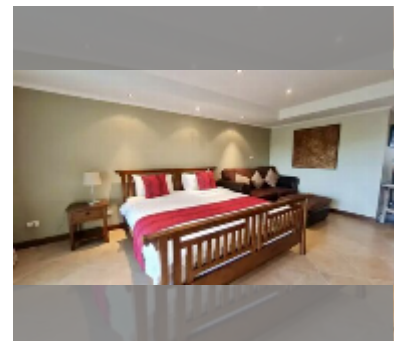

Condo for sale studio 51 m² in The Residence Jomtien Beach, Pattaya

฿ 2,200,000

UNIT PARAMETERS:

UID	FS-240428
quota	thai quota
type	studio
size	51m²
floor	3
view	city view

PROJECT PARAMETERS:

district	Jomtien
buildings	1
floors	7
built in	2007

FACILITIES:

General information: lowrise, open parking.

Swimming pool: swimming pool.

Health zone: gym.

Other: CCTV, security.