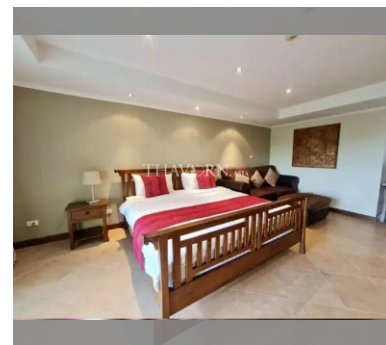

Condo for sale studio 51 m² in The Residence Jomtien Beach, Pattaya

Discover the perfect blend of comfort and style with this exquisite studio apartment located in the prestigious The Residence Jomtien Beach, Pattaya. Nestled in the vibrant Jomtien area, this fully furnished gem offers a spacious 51 m² of modern living space, ideal for those seeking a cozy retreat or a smart investment opportunity. Positioned on the 3rd floor of a 7-story building, this property provides a serene escape from the hustle and bustle, while still being conveniently close to all that Pattaya has to offer. With a price tag of just 2,040,000, it presents an unbeatable value for a piece of paradise. Enjoy the convenience of full furnishings, allowing you to move in effortlessly and start enjoying your new home from day one. Whet...

฿ 2,040,000

UNIT PARAMETERS:

UID	FS-240428
quota	thai quota
type	studio
size	51m²
floor	3
view	city view
quality	not chosen
transfer cost	
transfer fee payer	Seller 50/ Buyer 50
additional cost	

PROJECT PARAMETERS:

district	Jomtien
buildings	1
floors	7
built in	2007

FACILITIES:

General information: lowrise, open parking.

Swimming pool: swimming pool.

Health zone: gym.

Other: CCTV, security.