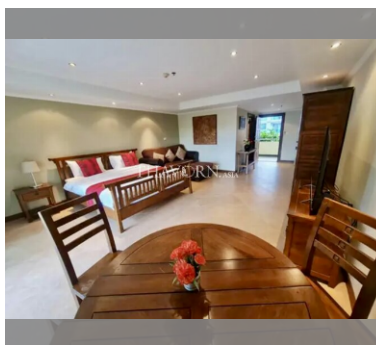

Condo for sale studio 51 m² in The Residence Jomtien Beach, Pattaya

Discover the perfect blend of comfort and style with this exquisite studio apartment located in the prestigious The Residence Jomtien Beach, Pattaya. Nestled in the vibrant Jomtien area, this fully furnished gem offers a spacious 51 m² of modern living space, ideal for those seeking a cozy retreat or a smart investment opportunity. Positioned on the 3rd floor of a 7-story building, this property provides a serene escape from the hustle and bustle, while still being conveniently close to all that Pattaya has to offer. With a price tag of just 2,040,000, it presents an unbeatable value for a piece of paradise. Enjoy the convenience of full furnishings, allowing you to move in effortlessly and start enjoying your new home from day one. Whet...

฿ 2,040,000

UNIT PARAMETERS:

UID	FS-240428
quota	thai quota
type	studio
size	51m²
floor	3
view	city view
quality	not chosen
transfer cost	
transfer fee payer	Seller 50/ Buyer 50
additional cost	

PROJECT PARAMETERS:

district	Jomtien
buildings	1
floors	7
built in	2007

FACILITIES:

General information: lowrise, open parking.

Swimming pool: swimming pool.

Health zone: gym.

Other: CCTV, security.