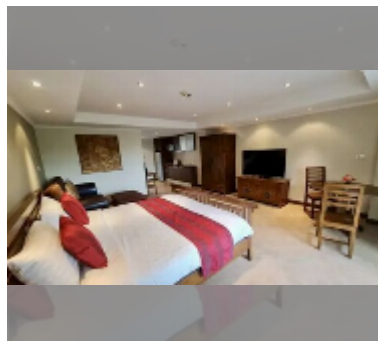

Condo for sale studio 51 m² in The Residence Jomtien Beach, Pattaya

฿ 2,200,000

UNIT PARAMETERS:

UID	FS-240428
quota	thai quota
type	studio
size	51m²
floor	3
view	city view

PROJECT PARAMETERS:

district	Jomtien
buildings	1
floors	7
built in	2007

FACILITIES:

General information: lowrise, open parking.

Swimming pool: swimming pool.

Health zone: gym.

Other: CCTV, security.