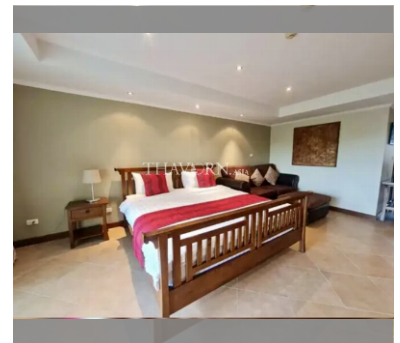

Condo for sale studio 51 m² in The Residence Jomtien Beach, Pattaya

฿ 2,200,000

UNIT PARAMETERS:

UID	FS-240428
quota	thai quota
type	studio
size	51m²
floor	3
view	city view
quality	not chosen
transfer fee payer	Seller 50/ Buyer 50

PROJECT PARAMETERS:

district	Jomtien
buildings	1
floors	7
built in	2007

FACILITIES:

General information: lowrise, open parking.

Swimming pool: swimming pool.

Health zone: gym.

Other: CCTV, security.