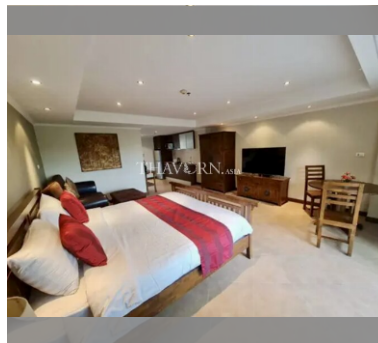

Condo for sale studio 51 m² in The Residence Jomtien Beach, Pattaya

฿ 2,200,000

UNIT PARAMETERS:

UID	FS-240428
quota	thai quota
type	studio
size	51m²
floor	3
view	city view
quality	not chosen
transfer fee payer	Seller 50/ Buyer 50

PROJECT PARAMETERS:

district	Jomtien
buildings	1
floors	7
built in	2007

FACILITIES:

General information: lowrise, open parking.

Swimming pool: swimming pool.

Health zone: gym.

Other: CCTV, security.