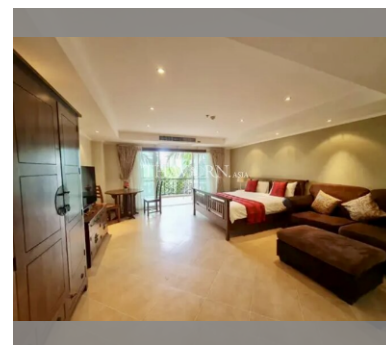

Condo for sale studio 51 m² in The Residence Jomtien Beach, Pattaya

Discover the perfect blend of comfort and style with this exquisite studio apartment located in the prestigious The Residence Jomtien Beach, Pattaya. Nestled in the vibrant Jomtien area, this fully furnished gem offers a spacious 51 m² of modern living space, ideal for those seeking a cozy retreat or a smart investment opportunity. Positioned on the 3rd floor of a 7-story building, this property provides a serene escape from the hustle and bustle, while still being conveniently close to all that Pattaya has to offer. With a price tag of just 2,040,000, it presents an unbeatable value for a piece of paradise. Enjoy the convenience of full furnishings, allowing you to move in effortlessly and start enjoying your new home from day one. Whet...

฿ 2,040,000

UNIT PARAMETERS:

UID	FS-240428
quota	thai quota
type	studio
size	51m²
floor	3
view	city view
quality	not chosen
transfer cost	
transfer fee payer	Seller 50/ Buyer 50
additional cost	

PROJECT PARAMETERS:

district	Jomtien
buildings	1
floors	7
built in	2007

FACILITIES:

General information: lowrise, open parking.

Swimming pool: swimming pool.

Health zone: gym.

Other: CCTV, security.