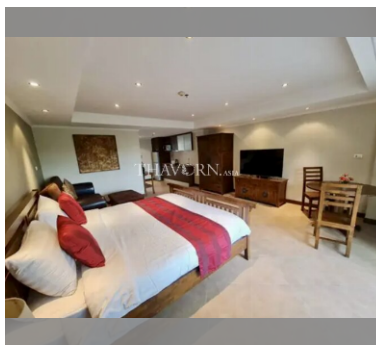

Condo for sale studio 51 m² in The Residence Jomtien Beach, Pattaya

Discover the perfect blend of comfort and style with this exquisite studio apartment located in the prestigious The Residence Jomtien Beach, Pattaya. Nestled in the vibrant Jomtien area, this fully furnished gem offers a spacious 51 m² of modern living space, ideal for those seeking a cozy retreat or a smart investment opportunity. Positioned on the 3rd floor of a 7-story building, this property provides a serene escape from the hustle and bustle, while still being conveniently close to all that Pattaya has to offer. With a price tag of just 2,040,000, it presents an unbeatable value for a piece of paradise. Enjoy the convenience of full furnishings, allowing you to move in effortlessly and start enjoying your new home from day one. Whet...

฿ 2,040,000

UNIT PARAMETERS:

UID	FS-240428
quota	thai quota
type	studio
size	51m²
floor	3
view	city view
quality	not chosen
transfer cost	
transfer fee payer	Seller 50/ Buyer 50
additional cost	

PROJECT PARAMETERS:

district	Jomtien
buildings	1
floors	7
built in	2007

FACILITIES:

General information: lowrise, open parking.

Swimming pool: swimming pool.

Health zone: gym.

Other: CCTV, security.