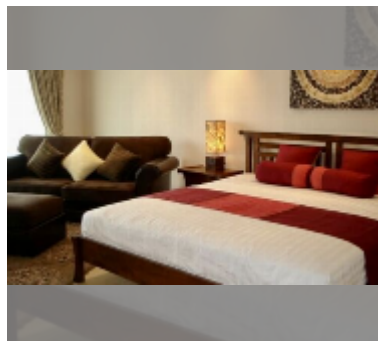

Condo for sale studio 51 m² in The Residence Jomtien Beach, Pattaya

฿ 2,250,000

UNIT PARAMETERS:

UID	FS-240427
quota	thai quota
type	studio
size	51m²
floor	2
view	city view

PROJECT PARAMETERS:

district	Jomtien
buildings	1
floors	7
built in	2007

FACILITIES:

General information: lowrise, open parking.

Swimming pool: swimming pool.

Health zone: gym.

Other: CCTV, security.