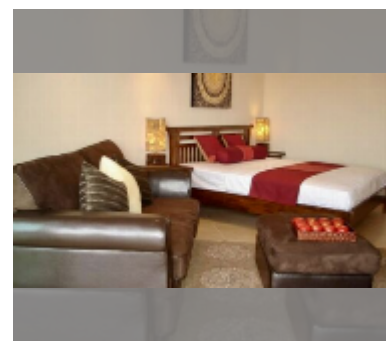

Condo for sale studio 51 m² in The Residence Jomtien Beach, Pattaya

฿ 2,250,000

UNIT PARAMETERS:

UID	FS-240427
quota	thai quota
type	studio
size	51m²
floor	2
view	city view

PROJECT PARAMETERS:

district	Jomtien
buildings	1
floors	7
built in	2007

FACILITIES:

General information: lowrise, open parking.

Swimming pool: swimming pool.

Health zone: gym.

Other: CCTV, security.