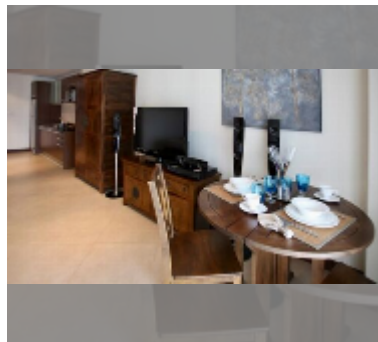

Condo for sale studio 51 m² in The Residence Jomtien Beach, Pattaya

฿ 2,250,000

UNIT PARAMETERS:

UID	FS-240427
quota	thai quota
type	studio
size	51m²
floor	2
view	city view

PROJECT PARAMETERS:

district	Jomtien
buildings	1
floors	7
built in	2007

FACILITIES:

General information: lowrise, open parking.

Swimming pool: swimming pool.

Health zone: gym.

Other: CCTV, security.