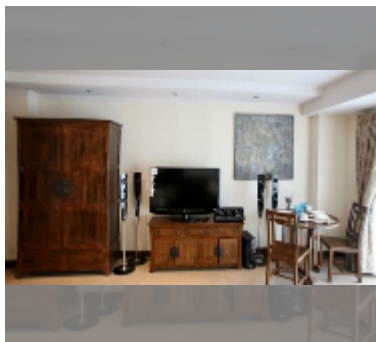

Condo for sale studio 51 m² in The Residence Jomtien Beach, Pattaya

฿ 2,250,000

UNIT PARAMETERS:

UID	FS-240427
quota	thai quota
type	studio
size	51m²
floor	2
view	city view

PROJECT PARAMETERS:

district	Jomtien
buildings	1
floors	7
built in	2007

FACILITIES:

General information: lowrise, open parking.

Swimming pool: swimming pool.

Health zone: gym.

Other: CCTV, security.