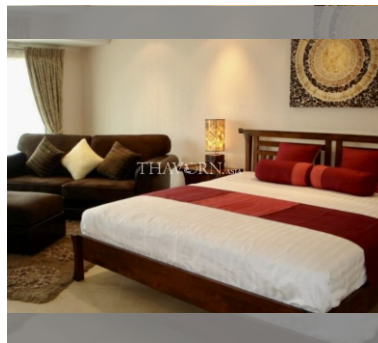

Condo for sale studio 51 m² in The Residence Jomtien Beach, Pattaya

฿ 2,250,000

UNIT PARAMETERS:

UID	FS-240427
quota	thai quota
type	studio
size	51m²
floor	2
view	city view
quality	not chosen
transfer fee payer	Seller 50/ Buyer 50

PROJECT PARAMETERS:

district	Jomtien
buildings	1
floors	7
built in	2007

FACILITIES:

General information: lowrise, open parking.

Swimming pool: swimming pool.

Health zone: gym.

Other: CCTV, security.