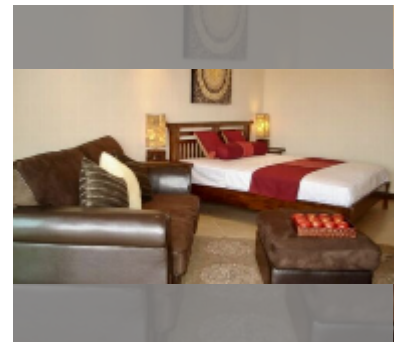

Condo for sale studio 51 m² in The Residence Jomtien Beach, Pattaya

฿ 2,250,000

UNIT PARAMETERS:

UID	FS-240427
quota	thai quota
type	studio
size	51m²
floor	2
view	city view

PROJECT PARAMETERS:

district	Jomtien
buildings	1
floors	7
built in	2007

FACILITIES:

General information: lowrise, open parking.

Swimming pool: swimming pool.

Health zone: gym.

Other: CCTV, security.