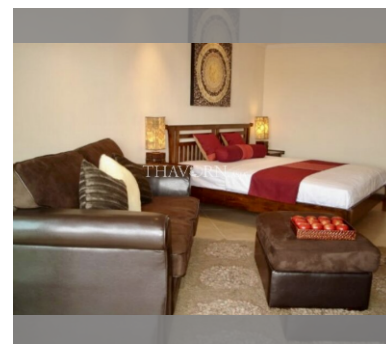

Condo for sale studio 51 m² in The Residence Jomtien Beach, Pattaya

Discover a slice of paradise with this stunning studio apartment nestled in the heart of Jomtien Beach, Pattaya. Located in the prestigious The Residence Jomtien Beach complex, this charming flat offers a perfect blend of comfort and convenience at an unbeatable price of 2,250,000. Spanning a generous 51 square meters, this fully furnished studio is ready for you to move in and make it your own. Situated on the 2nd floor of a 7-story building, it provides a cozy and inviting atmosphere, ideal for both relaxing and entertaining. The Residence Jomtien Beach is renowned for its prime location in the vibrant Jomtien area, offering easy access to the beach, local amenities, and the bustling city life of Pattaya. Whether you're looking for a s...

฿ 2,250,000

UNIT PARAMETERS:

UID	FS-240427
quota	thai quota
type	studio
size	51m²
floor	2
view	city view
quality	not chosen
transfer cost	
transfer fee payer	Seller 50/ Buyer 50
additional cost	

PROJECT PARAMETERS:

district	Jomtien
buildings	1
floors	7
built in	2007

FACILITIES:

General information: lowrise, open parking.

Swimming pool: swimming pool.

Health zone: gym.

Other: CCTV, security.