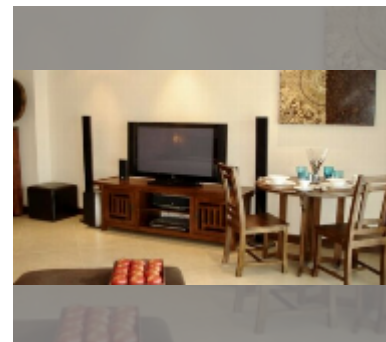

Condo for sale studio 51 m² in The Residence Jomtien Beach, Pattaya

฿ 2,250,000

UNIT PARAMETERS:

UID	FS-240427
quota	thai quota
type	studio
size	51m²
floor	2
view	city view

PROJECT PARAMETERS:

district	Jomtien
buildings	1
floors	7
built in	2007

FACILITIES:

General information: lowrise, open parking.

Swimming pool: swimming pool.

Health zone: gym.

Other: CCTV, security.