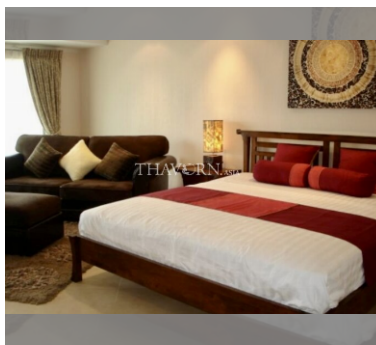

Condo for sale studio 51 m² in The Residence Jomtien Beach, Pattaya

Discover a slice of paradise with this stunning studio apartment nestled in the heart of Jomtien Beach, Pattaya. Located in the prestigious The Residence Jomtien Beach complex, this charming flat offers a perfect blend of comfort and convenience at an unbeatable price of 2,250,000. Spanning a generous 51 square meters, this fully furnished studio is ready for you to move in and make it your own. Situated on the 2nd floor of a 7-story building, it provides a cozy and inviting atmosphere, ideal for both relaxing and entertaining. The Residence Jomtien Beach is renowned for its prime location in the vibrant Jomtien area, offering easy access to the beach, local amenities, and the bustling city life of Pattaya. Whether you're looking for a s...

฿ 2,250,000

UNIT PARAMETERS:

UID	FS-240427
quota	thai quota
type	studio
size	51m²
floor	2
view	city view
quality	not chosen
transfer cost	
transfer fee payer	Seller 50/ Buyer 50
additional cost	

PROJECT PARAMETERS:

district	Jomtien
buildings	1
floors	7
built in	2007

FACILITIES:

General information: lowrise, open parking.

Swimming pool: swimming pool.

Health zone: gym.

Other: CCTV, security.