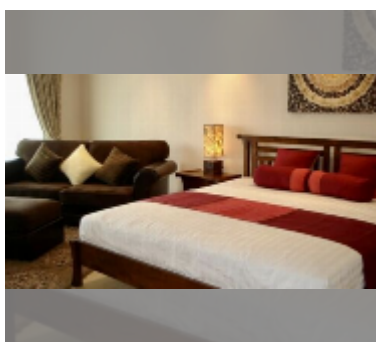

Condo for sale studio 51 m² in The Residence Jomtien Beach, Pattaya

฿ 2,250,000

UNIT PARAMETERS:

UID	FS-240427
quota	thai quota
type	studio
size	51m²
floor	2
view	city view

PROJECT PARAMETERS:

district	Jomtien
buildings	1
floors	7
built in	2007

FACILITIES:

General information: lowrise, open parking.

Swimming pool: swimming pool.

Health zone: gym.

Other: CCTV, security.