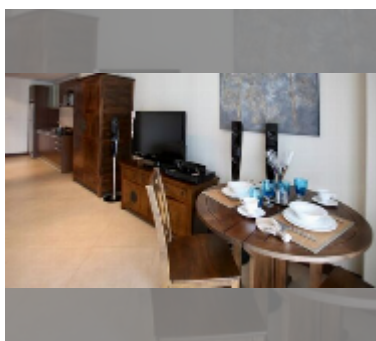

Condo for sale studio 51 m² in The Residence Jomtien Beach, Pattaya

฿ 2,250,000

UNIT PARAMETERS:

UID	FS-240427
quota	thai quota
type	studio
size	51m²
floor	2
view	city view

PROJECT PARAMETERS:

district	Jomtien
buildings	1
floors	7
built in	2007

FACILITIES:

General information: lowrise, open parking.

Swimming pool: swimming pool.

Health zone: gym.

Other: CCTV, security.