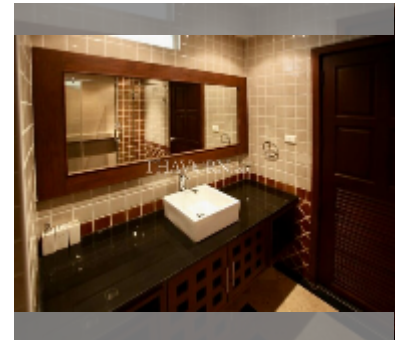

Condo for sale studio 51 m² in The Residence Jomtien Beach, Pattaya

฿ 2,250,000

UNIT PARAMETERS:

UID	FS-240427
quota	thai quota
type	studio
size	51m²
floor	2
view	city view

PROJECT PARAMETERS:

district	Jomtien
buildings	1
floors	7
built in	2007

FACILITIES:

- General information: lowrise, open parking.
- Swimming pool: swimming pool.
- Health zone: gym.
- Other: CCTV, security.