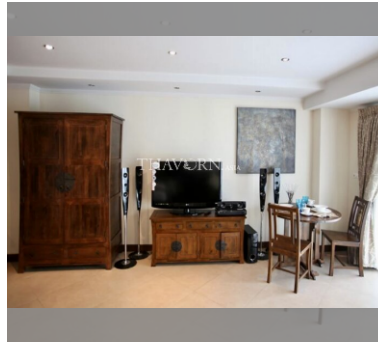

Condo for sale studio 51 m² in The Residence Jomtien Beach, Pattaya

฿ 2,250,000

UNIT PARAMETERS:

UID	FS-240427
quota	thai quota
type	studio
size	51m²
floor	2
view	city view
quality	not chosen
transfer fee payer	Seller 50/ Buyer 50

PROJECT PARAMETERS:

district	Jomtien
buildings	1
floors	7
built in	2007

FACILITIES:

General information: lowrise, open parking.

Swimming pool: swimming pool.

Health zone: gym.

Other: CCTV, security.