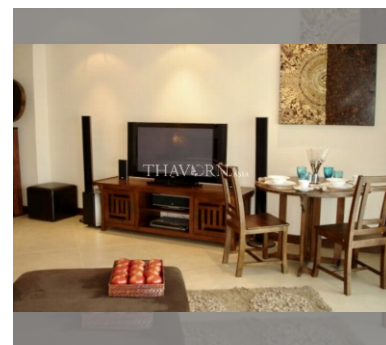

Condo for sale studio 51 m² in The Residence Jomtien Beach, Pattaya

Discover a slice of paradise with this stunning studio apartment nestled in the heart of Jomtien Beach, Pattaya. Located in the prestigious The Residence Jomtien Beach complex, this charming flat offers a perfect blend of comfort and convenience at an unbeatable price of 2,250,000. Spanning a generous 51 square meters, this fully furnished studio is ready for you to move in and make it your own. Situated on the 2nd floor of a 7-story building, it provides a cozy and inviting atmosphere, ideal for both relaxing and entertaining. The Residence Jomtien Beach is renowned for its prime location in the vibrant Jomtien area, offering easy access to the beach, local amenities, and the bustling city life of Pattaya. Whether you're looking for a s...

฿ 2,250,000

UNIT PARAMETERS:

UID	FS-240427
quota	thai quota
type	studio
size	51m²
floor	2
view	city view
quality	not chosen
transfer cost	
transfer fee payer	Seller 50/ Buyer 50
additional cost	

PROJECT PARAMETERS:

district	Jomtien
buildings	1
floors	7
built in	2007

FACILITIES:

General information: lowrise, open parking.

Swimming pool: swimming pool.

Health zone: gym.

Other: CCTV, security.