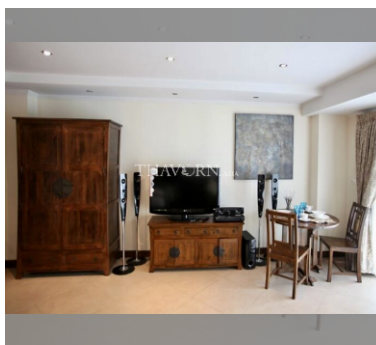

Condo for sale studio 51 m² in The Residence Jomtien Beach, Pattaya

Discover a slice of paradise with this stunning studio apartment nestled in the heart of Jomtien Beach, Pattaya. Located in the prestigious The Residence Jomtien Beach complex, this charming flat offers a perfect blend of comfort and convenience at an unbeatable price of 2,250,000. Spanning a generous 51 square meters, this fully furnished studio is ready for you to move in and make it your own. Situated on the 2nd floor of a 7-story building, it provides a cozy and inviting atmosphere, ideal for both relaxing and entertaining. The Residence Jomtien Beach is renowned for its prime location in the vibrant Jomtien area, offering easy access to the beach, local amenities, and the bustling city life of Pattaya. Whether you're looking for a s...

฿ 2,250,000

UNIT PARAMETERS:

UID	FS-240427
quota	thai quota
type	studio
size	51m²
floor	2
view	city view
quality	not chosen
transfer cost	
transfer fee payer	Seller 50/ Buyer 50
additional cost	

PROJECT PARAMETERS:

district	Jomtien
buildings	1
floors	7
built in	2007

FACILITIES:

General information: lowrise, open parking.

Swimming pool: swimming pool.

Health zone: gym.

Other: CCTV, security.