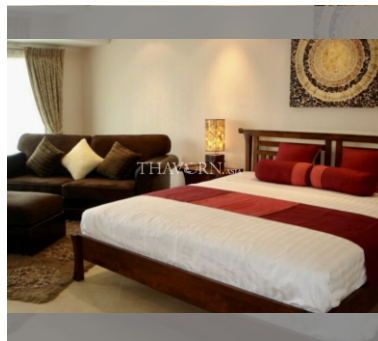

Condo for sale studio 51 m² in The Residence Jomtien Beach, Pattaya

฿ 2,250,000

UNIT PARAMETERS:

UID	FS-240427
quota	thai quota
type	studio
size	51m²
floor	2
view	city view
quality	not chosen
transfer fee payer	Seller 50/ Buyer 50

PROJECT PARAMETERS:

district	Jomtien
buildings	1
floors	7
built in	2007

FACILITIES:

General information: lowrise, open parking.

Swimming pool: swimming pool.

Health zone: gym.

Other: CCTV, security.