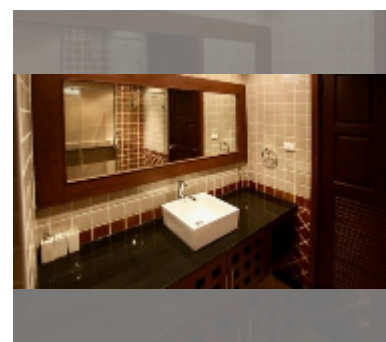

Condo for sale studio 51 m² in The Residence Jomtien Beach, Pattaya

฿ 2,250,000

UNIT PARAMETERS:

UID	FS-240427
quota	thai quota
type	studio
size	51m²
floor	2
view	city view

PROJECT PARAMETERS:

district	Jomtien
buildings	1
floors	7
built in	2007

FACILITIES:

General information: lowrise, open parking.

Swimming pool: swimming pool.

Health zone: gym.

Other: CCTV, security.