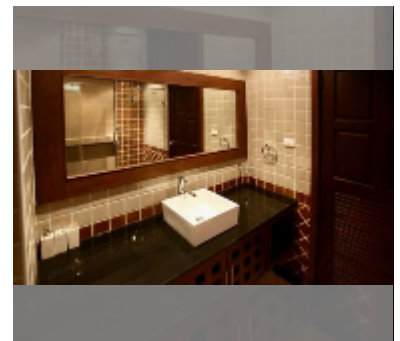

Condo for sale studio 51 m² in The Residence Jomtien Beach, Pattaya

฿ 2,250,000

UNIT PARAMETERS:

UID	FS-240427
quota	thai quota
type	studio
size	51m²
floor	2
view	city view

PROJECT PARAMETERS:

district	Jomtien
buildings	1
floors	7
built in	2007

FACILITIES:

General information: lowrise, open parking.

Swimming pool: swimming pool.

Health zone: gym.

Other: CCTV, security.