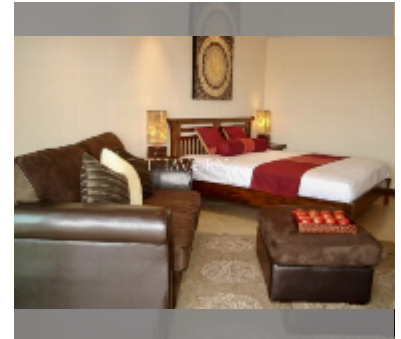

Condo for sale studio 51 m² in The Residence Jomtien Beach, Pattaya

฿ 2,250,000

UNIT PARAMETERS:

UID	FS-240427
quota	thai quota
type	studio
size	51m²
floor	2
view	city view

PROJECT PARAMETERS:

district	Jomtien
buildings	1
floors	7
built in	2007

FACILITIES:

- General information: lowrise, open parking.
- Swimming pool: swimming pool.
- Health zone: gym.
- Other: CCTV, security.