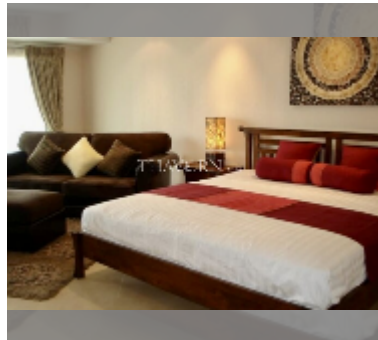

Condo for sale studio 51 m² in The Residence Jomtien Beach, Pattaya

฿ 2,250,000

UNIT PARAMETERS:

UID	FS-240427
quota	thai quota
type	studio
size	51m²
floor	2
view	city view

PROJECT PARAMETERS:

district	Jomtien
buildings	1
floors	7
built in	2007

FACILITIES:

- General information: lowrise, open parking.
- Swimming pool: swimming pool.
- Health zone: gym.
- Other: CCTV, security.