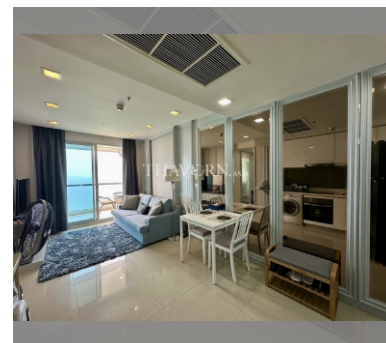

Condo for sale 1 bedroom 47 m² in The Palm Wongamat, Pattaya

฿ 8,820,000

UNIT PARAMETERS:

| | |
|--------------------|---------------------|
| UID | FS-240425 |
| quota | thai quota |
| type | 1 bedroom |
| size | 47m ² |
| floor | 31 |
| view | sea view |
| quality | not chosen |
| transfer fee payer | Seller 50/ Buyer 50 |

Swimming pool: swimming pool, kids pool, infinity view, water slides, waterfall, jacuzzi, pool bar .

Chill zone: chill zone, garden.

Health zone: gym, sauna, hamam.

Other: lobby, meeting room, games room, kids playgarden, CCTV, security.