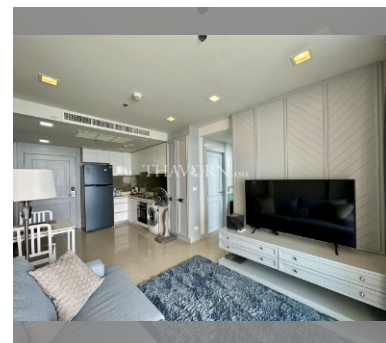

Condo for sale 1 bedroom 47 m² in The Palm Wongamat, Pattaya

฿ 8,820,000

UNIT PARAMETERS:

UID	FS-240425
quota	thai quota
type	1 bedroom
size	47m²
floor	31
view	sea view
quality	not chosen
transfer fee payer	Seller 50/ Buyer 50

PROJECT PARAMETERS:

district	Wongamat
buildings	2
floors	46
built in	2014
maintenance	฿ 22,560/year

FACILITIES:

General information: highrise, meters to beach: 50, minutes to beach: 1, open parking, multy-level parking, covered parking.

Swimming pool: swimming pool, kids pool, infinity view, water slides, waterfall, jacuzzi, pool bar .

Chill zone: chill zone, garden.

Health zone: gym, sauna, hamam.

Other: lobby, meeting room, games room, kids playgarden, CCTV, security.