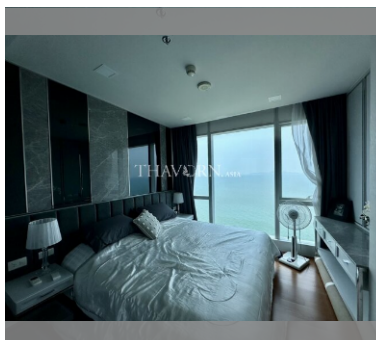

Condo for sale 1 bedroom 47 m² in The Palm Wongamat, Pattaya

฿ 8,820,000

UNIT PARAMETERS:

UID	FS-240425
quota	thai quota
type	1 bedroom
size	47m²
floor	31
view	sea view
quality	not chosen
transfer fee payer	Seller 50/ Buyer 50

PROJECT PARAMETERS:

district	Wongamat
buildings	2
floors	46
built in	2014
maintenance	฿ 22,560/year

FACILITIES:

General information: highrise, meters to beach: 50, minutes to beach: 1, open parking, multy-level parking, covered parking.

Swimming pool: swimming pool, kids pool, infinity view, water slides, waterfall, jacuzzi, pool bar .

Chill zone: chill zone, garden.

Health zone: gym, sauna, hamam.

Other: lobby, meeting room, games room, kids playgarden, CCTV, security.