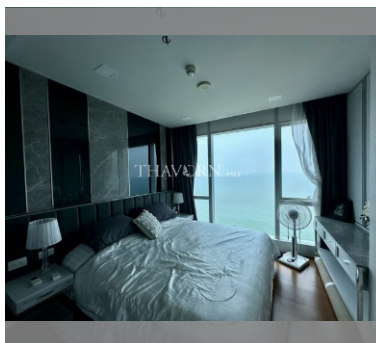

Condo for sale 1 bedroom 47 m² in The Palm Wongamat, Pattaya

฿ 8,820,000

UNIT PARAMETERS:

UID	FS-240425
quota	thai quota
type	1 bedroom
size	47m²
floor	31
view	sea view
quality	not chosen
transfer fee payer	Seller 50/ Buyer 50

PROJECT PARAMETERS:

district	Wongamat
buildings	2
floors	46
built in	2014
maintenance	฿ 22,560/year

FACILITIES:

General information: highrise, meters to beach: 50, minutes to beach: 1, open parking, multy-level parking, covered parking.

Swimming pool: swimming pool, kids pool, infinity view, water slides, waterfall, jacuzzi, pool bar .

Chill zone: chill zone, garden.

Health zone: gym, sauna, hamam.

Other: lobby, meeting room, games room, kids playgarden, CCTV, security.