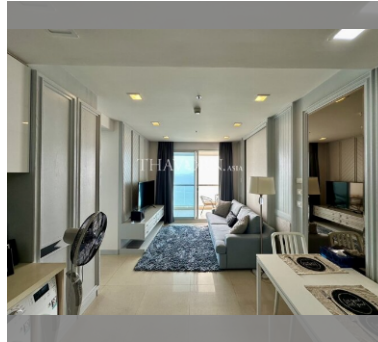

฿ 8,820,000

UNIT PARAMETERS:

UID	FS-240425
quota	thai quota
type	1 bedroom
size	47m²
floor	31
view	sea view
quality	not chosen
transfer cost	
transfer fee payer	Seller 50/ Buyer 50
additional cost	

PROJECT PARAMETERS:

district	Wongamat
buildings	2
floors	46
built in	2014
maintenance	฿ 22,560/year

FACILITIES:

General information: highrise, meters to beach: 50, minutes to beach: 1, open parking, multy-level parking, covered parking.

Swimming pool: swimming pool, kids pool, infinity view, water slides, waterfall, jacuzzi, pool bar .

Chill zone: chill zone, garden.

Health zone: gym, sauna, hamam.

Other: lobby, meeting room, games room, kids playgarden, CCTV, security.