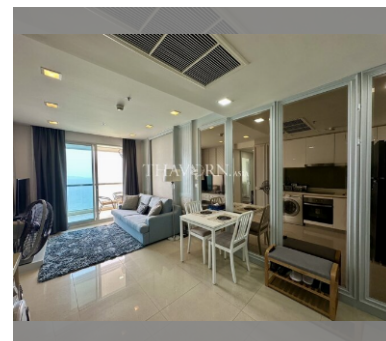

Condo for sale 1 bedroom 47 m² in The Palm Wongamat, Pattaya

฿ 8,820,000

UNIT PARAMETERS:

UID	FS-240425
quota	thai quota
type	1 bedroom
size	47m ²
floor	31
view	sea view
quality	not chosen
transfer fee payer	Seller 50/ Buyer 50

Swimming pool: swimming pool, kids pool, infinity view, water slides, waterfall, jacuzzi, pool bar .

Chill zone: chill zone, garden.

Health zone: gym, sauna, hamam.

Other: lobby, meeting room, games room, kids playgarden, CCTV, security.