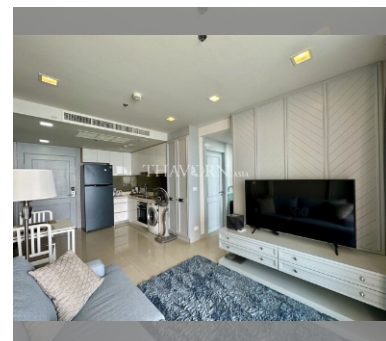

Condo for sale 1 bedroom 47 m² in The Palm Wongamat, Pattaya

฿ 8,820,000

UNIT PARAMETERS:

UID	FS-240425
quota	thai quota
type	1 bedroom
size	47m²
floor	31
view	sea view
quality	not chosen
transfer fee payer	Seller 50/ Buyer 50

PROJECT PARAMETERS:

district	Wongamat
buildings	2
floors	46
built in	2014
maintenance	฿ 22,560/year

FACILITIES:

General information: highrise, meters to beach: 50, minutes to beach: 1, open parking, multy-level parking, covered parking.

Swimming pool: swimming pool, kids pool, infinity view, water slides, waterfall, jacuzzi, pool bar .

Chill zone: chill zone, garden.

Health zone: gym, sauna, hamam.

Other: lobby, meeting room, games room, kids playgarden, CCTV, security.