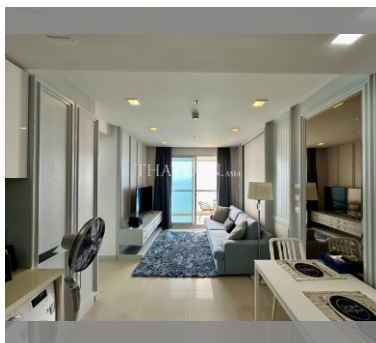

Condo for sale 1 bedroom 47 m² in The Palm Wongamat, Pattaya

฿ 8,820,000

UNIT PARAMETERS:

UID	FS-240425
quota	thai quota
type	1 bedroom
size	47m²
floor	31
view	sea view
quality	not chosen
transfer fee payer	Seller 50/ Buyer 50

PROJECT PARAMETERS:

district	Wongamat
buildings	2
floors	46
built in	2014
maintenance	฿ 22,560/year

FACILITIES:

General information: highrise, meters to beach: 50, minutes to beach: 1, open parking, multy-level parking, covered parking.

Swimming pool: swimming pool, kids pool, infinity view, water slides, waterfall, jacuzzi, pool bar .

Chill zone: chill zone, garden.

Health zone: gym, sauna, hamam.

Other: lobby, meeting room, games room, kids playgarden, CCTV, security.