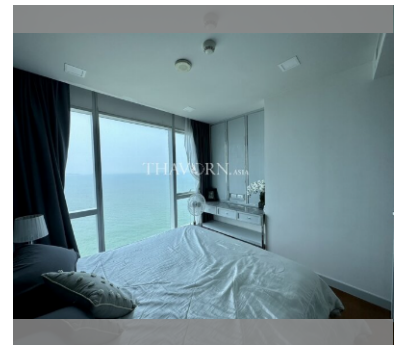

฿ 8,820,000

UNIT PARAMETERS:

UID	FS-240425
quota	thai quota
type	1 bedroom
size	47m²
floor	31
view	sea view
quality	not chosen
transfer cost	
transfer fee payer	Seller 50/ Buyer 50
additional cost	

PROJECT PARAMETERS:

district	Wongamat
buildings	2
floors	46
built in	2014
maintenance	฿ 22,560/year

FACILITIES:

General information: highrise, meters to beach: 50, minutes to beach: 1, open parking, multy-level parking, covered parking.

Swimming pool: swimming pool, kids pool, infinity view, water slides, waterfall, jacuzzi, pool bar .

Chill zone: chill zone, garden.

Health zone: gym, sauna, hamam.

Other: lobby, meeting room, games room, kids playgarden, CCTV, security.