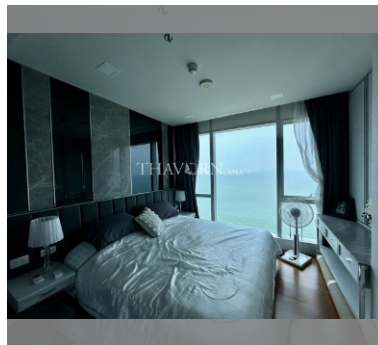

฿ 8,820,000

UNIT PARAMETERS:

UID	FS-240425
quota	thai quota
type	1 bedroom
size	47m²
floor	31
view	sea view
quality	not chosen
transfer cost	
transfer fee payer	Seller 50/ Buyer 50
additional cost	

PROJECT PARAMETERS:

district	Wongamat
buildings	2
floors	46
built in	2014
maintenance	฿ 22,560/year

FACILITIES:

General information: highrise, meters to beach: 50, minutes to beach: 1, open parking, multy-level parking, covered parking.

Swimming pool: swimming pool, kids pool, infinity view, water slides, waterfall, jacuzzi, pool bar .

Chill zone: chill zone, garden.

Health zone: gym, sauna, hamam.

Other: lobby, meeting room, games room, kids playgarden, CCTV, security.