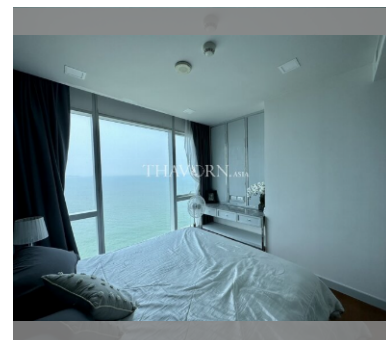

Condo for sale 1 bedroom 47 m² in The Palm Wongamat, Pattaya

฿ 8,820,000

UNIT PARAMETERS:

UID	FS-240425
quota	thai quota
type	1 bedroom
size	47m²
floor	31
view	sea view
quality	not chosen
transfer fee payer	Seller 50/ Buyer 50

PROJECT PARAMETERS:

district	Wongamat
buildings	2
floors	46
built in	2014
maintenance	฿ 22,560/year

FACILITIES:

General information: highrise, meters to beach: 50, minutes to beach: 1, open parking, multy-level parking, covered parking.

Swimming pool: swimming pool, kids pool, infinity view, water slides, waterfall, jacuzzi, pool bar .

Chill zone: chill zone, garden.

Health zone: gym, sauna, hamam.

Other: lobby, meeting room, games room, kids playgarden, CCTV, security.