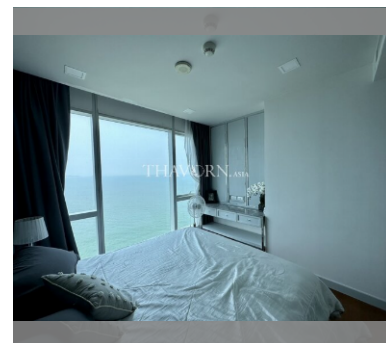

Condo for sale 1 bedroom 47 m² in The Palm Wongamat, Pattaya

฿ 8,820,000

UNIT PARAMETERS:

UID	FS-240425
quota	thai quota
type	1 bedroom
size	47m²
floor	31
view	sea view
quality	not chosen
transfer fee payer	Seller 50/ Buyer 50

PROJECT PARAMETERS:

district	Wongamat
buildings	2
floors	46
built in	2014
maintenance	฿ 22,560/year

FACILITIES:

General information: highrise, meters to beach: 50, minutes to beach: 1, open parking, multy-level parking, covered parking.

Swimming pool: swimming pool, kids pool, infinity view, water slides, waterfall, jacuzzi, pool bar .

Chill zone: chill zone, garden.

Health zone: gym, sauna, hamam.

Other: lobby, meeting room, games room, kids playgarden, CCTV, security.