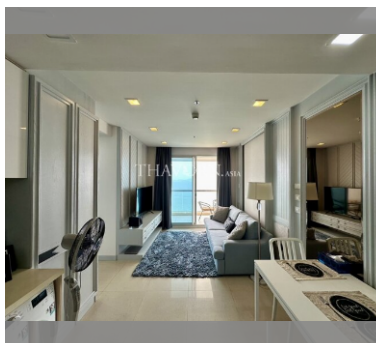

Condo for sale 1 bedroom 47 m² in The Palm Wongamat, Pattaya

฿ 8,820,000

UNIT PARAMETERS:

| | |
|--------------------|---------------------|
| UID | FS-240425 |
| quota | thai quota |
| type | 1 bedroom |
| size | 47m ² |
| floor | 31 |
| view | sea view |
| quality | not chosen |
| transfer fee payer | Seller 50/ Buyer 50 |

Swimming pool: swimming pool, kids pool, infinity view, water slides, waterfall, jacuzzi, pool bar .

Chill zone: chill zone, garden.

Health zone: gym, sauna, hamam.

Other: lobby, meeting room, games room, kids playgarden, CCTV, security.