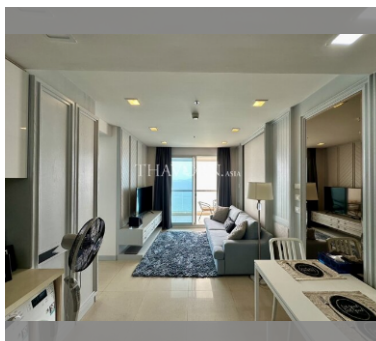

Condo for sale 1 bedroom 47 m² in The Palm Wongamat, Pattaya

฿ 8,820,000

UNIT PARAMETERS:

UID	FS-240425
quota	thai quota
type	1 bedroom
size	47m ²
floor	31
view	sea view
quality	not chosen
transfer fee payer	Seller 50/ Buyer 50

Swimming pool: swimming pool, kids pool, infinity view, water slides, waterfall, jacuzzi, pool bar .

Chill zone: chill zone, garden.

Health zone: gym, sauna, hamam.

Other: lobby, meeting room, games room, kids playgarden, CCTV, security.