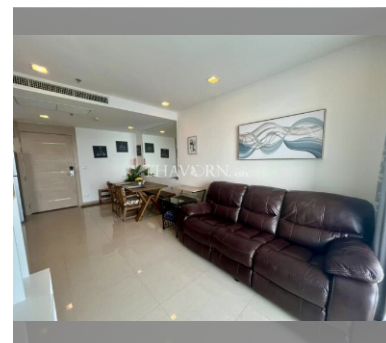

Condo for sale 1 bedroom 53 m² in The Palm Wongamat, Pattaya

฿ 8,800,000

UNIT PARAMETERS:

UID	FS-240424
quota	foreign quota
type	1 bedroom
size	53m²
floor	6
view	sea view
quality	not chosen
transfer fee payer	Seller 50/ Buyer 50

PROJECT PARAMETERS:

district	Wongamat
buildings	2
floors	46
built in	2014
maintenance	฿ 25,440/year

FACILITIES:

General information: highrise, meters to beach: 50, minutes to beach: 1, open parking, multy-level parking, covered parking.

Swimming pool: swimming pool, kids pool, infinity view, water slides, waterfall, jacuzzi, pool bar .

Chill zone: chill zone, garden.

Health zone: gym, sauna, hamam.

Other: lobby, meeting room, games room, kids playgarden, CCTV, security.