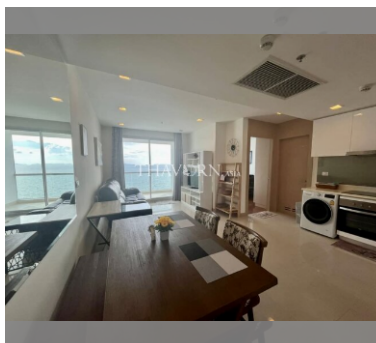

### UNIT PARAMETERS:

UID	FS-240424
quota	foreign quota
type	1 bedroom
size	53m <sup>2</sup>
floor	6
view	sea view
quality	not chosen
transfer fee payer	Seller 50/ Buyer 50