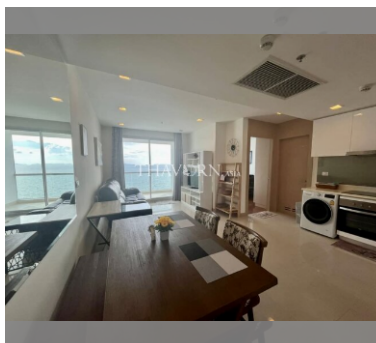

Condo for sale 1 bedroom 53 m² in The Palm Wongamat, Pattaya

฿ 8,800,000

UNIT PARAMETERS:

UID	FS-240424
quota	foreign quota
type	1 bedroom
size	53m ²
floor	6
view	sea view
quality	not chosen
transfer fee payer	Seller 50/ Buyer 50

Swimming pool: swimming pool, kids pool, infinity view, water slides, waterfall, jacuzzi, pool bar .

Chill zone: chill zone, garden.

Health zone: gym, sauna, hamam.

Other: lobby, meeting room, games room, kids playgarden, CCTV, security.