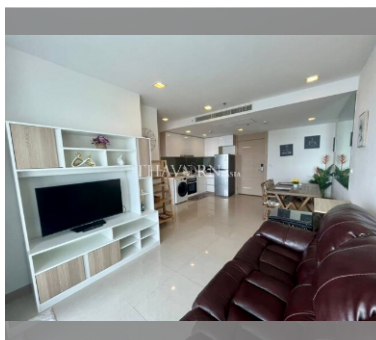

Condo for sale 1 bedroom 53 m² in The Palm Wongamat, Pattaya

฿ 8,800,000

UNIT PARAMETERS:

UID	FS-240424
quota	foreign quota
type	1 bedroom
size	53m²
floor	6
view	sea view
quality	not chosen
transfer fee payer	Seller 50/ Buyer 50

PROJECT PARAMETERS:

district	Wongamat
buildings	2
floors	46
built in	2014
maintenance	฿ 25,440/year

FACILITIES:

General information: highrise, meters to beach: 50, minutes to beach: 1, open parking, multy-level parking, covered parking.

Swimming pool: swimming pool, kids pool, infinity view, water slides, waterfall, jacuzzi, pool bar .

Chill zone: chill zone, garden.

Health zone: gym, sauna, hamam.

Other: lobby, meeting room, games room, kids playgarden, CCTV, security.