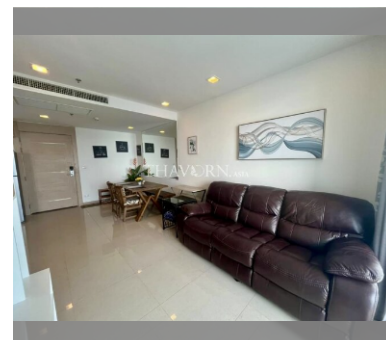

Condo for sale 1 bedroom 53 m² in The Palm Wongamat, Pattaya

฿ 8,800,000

UNIT PARAMETERS:

UID	FS-240424
quota	foreign quota
type	1 bedroom
size	53m²
floor	6
view	sea view
quality	not chosen
transfer fee payer	Seller 50/ Buyer 50

PROJECT PARAMETERS:

district	Wongamat
buildings	2
floors	46
built in	2014
maintenance	฿ 25,440/year

FACILITIES:

General information: highrise, meters to beach: 50, minutes to beach: 1, open parking, multy-level parking, covered parking.

Swimming pool: swimming pool, kids pool, infinity view, water slides, waterfall, jacuzzi, pool bar .

Chill zone: chill zone, garden.

Health zone: gym, sauna, hamam.

Other: lobby, meeting room, games room, kids playgarden, CCTV, security.