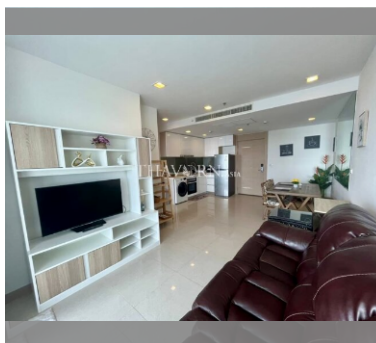

Condo for sale 1 bedroom 53 m² in The Palm Wongamat, Pattaya

฿ 8,800,000

UNIT PARAMETERS:

UID	FS-240424
quota	foreign quota
type	1 bedroom
size	53m²
floor	6
view	sea view
quality	not chosen
transfer fee payer	Seller 50/ Buyer 50

PROJECT PARAMETERS:

district	Wongamat
buildings	2
floors	46
built in	2014
maintenance	฿ 25,440/year

FACILITIES:

General information: highrise, meters to beach: 50, minutes to beach: 1, open parking, multy-level parking, covered parking.

Swimming pool: swimming pool, kids pool, infinity view, water slides, waterfall, jacuzzi, pool bar .

Chill zone: chill zone, garden.

Health zone: gym, sauna, hamam.

Other: lobby, meeting room, games room, kids playgarden, CCTV, security.