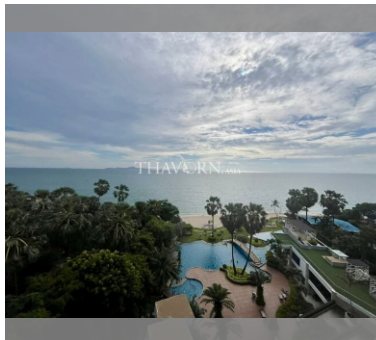

Condo for sale 1 bedroom 53 m² in The Palm Wongamat, Pattaya

฿ 8,800,000

UNIT PARAMETERS:

UID	FS-240424
quota	foreign quota
type	1 bedroom
size	53m²
floor	6
view	sea view
quality	not chosen
transfer fee payer	Seller 50/ Buyer 50

PROJECT PARAMETERS:

district	Wongamat
buildings	2
floors	46
built in	2014
maintenance	฿ 25,440/year

FACILITIES:

General information: highrise, meters to beach: 50, minutes to beach: 1, open parking, multy-level parking, covered parking.

Swimming pool: swimming pool, kids pool, infinity view, water slides, waterfall, jacuzzi, pool bar .

Chill zone: chill zone, garden.

Health zone: gym, sauna, hamam.

Other: lobby, meeting room, games room, kids playgarden, CCTV, security.