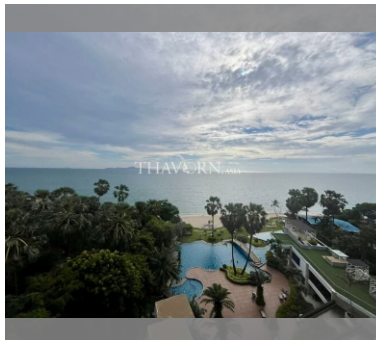

Condo for sale 1 bedroom 53 m² in The Palm Wongamat, Pattaya

฿ 8,800,000

UNIT PARAMETERS:

UID	FS-240424
quota	foreign quota
type	1 bedroom
size	53m ²
floor	6
view	sea view
quality	not chosen
transfer fee payer	Seller 50/ Buyer 50

Swimming pool: swimming pool, kids pool, infinity view, water slides, waterfall, jacuzzi, pool bar .

Chill zone: chill zone, garden.

Health zone: gym, sauna, hamam.

Other: lobby, meeting room, games room, kids playgarden, CCTV, security.