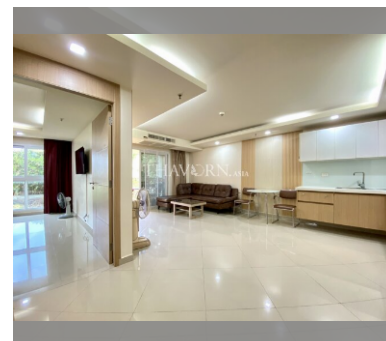

Condo for sale 1 bedroom 58 m² in City Garden Pattaya, Pattaya

฿ 4,500,000

UNIT PARAMETERS:

UID	FS-240423
quota	foreign quota
type	1 bedroom
size	58m²
floor	2
view	city view
quality	excellent
equipment	furniture, kitchen appliances, internet, television
online viewing	on
transfer fee payer	Seller50 Buyer50
exclusive	on

PROJECT PARAMETERS:

district	Central Pattaya
buildings	5
floors	8
built in	2009

FACILITIES:

General information: resort, meters to

beach: 1000, minutes to beach: 10,

underground parking, open parking.

Swimming pool: swimming pool, kids pool, rooftop pool, jacuzzi.

Chill zone: chill zone, garden.

Health zone: gym, sauna, hamam.

Other: lobby, CCTV, security, minimart, laundry.