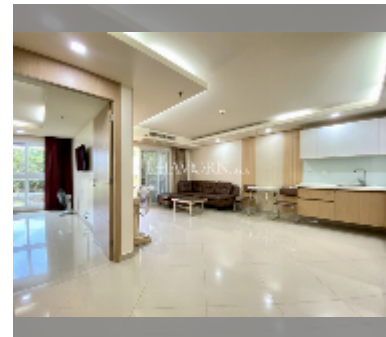

Condo for sale 1 bedroom 58 m² in City Garden Pattaya, Pattaya

฿ 4,200,000

UNIT PARAMETERS:

UID	FS-240423
quota	foreign quota
type	1 bedroom
size	58m ²
floor	2
view	city view
quality	excellent
equipment: furniture, kitchen appliances, internet, television	
online viewing	yes

PROJECT PARAMETERS:

district	Central Pattaya
buildings	5
floors	8
built in	2010

FACILITIES:

General information: resort, meters to beach: 1000, minutes to beach: 10, underground parking, open parking.
Swimming pool: swimming pool, kids pool, rooftop pool, jacuzzi.
Chill zone: chill zone, garden.
Health zone: gym, sauna, hamam.
Other: lobby, CCTV, security, minimart, laundry.