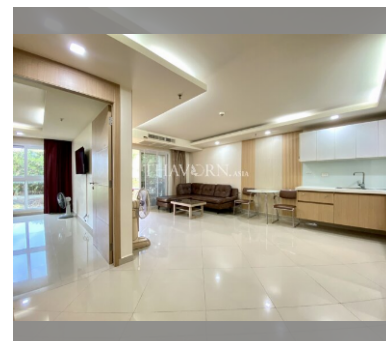

Condo for sale 1 bedroom 58 m² in City Garden Pattaya, Pattaya

฿ 4,500,000

UNIT PARAMETERS:

UID	FS-240423
quota	foreign quota
type	1 bedroom
size	58m²
floor	2
view	city view
quality	excellent
equipment	furniture, kitchen appliances, internet, television
online viewing	on
transfer fee payer	Seller50 Buyer50
exclusive	on

PROJECT PARAMETERS:

district	Central Pattaya
buildings	5
floors	8
built in	2009

FACILITIES:

General information: resort, meters to

beach: 1000, minutes to beach: 10, underground parking, open parking.

Swimming pool: swimming pool, kids pool, rooftop pool, jacuzzi.

Chill zone: chill zone, garden.

Health zone: gym, sauna, hamam.

Other: lobby, CCTV, security, minimart, laundry.