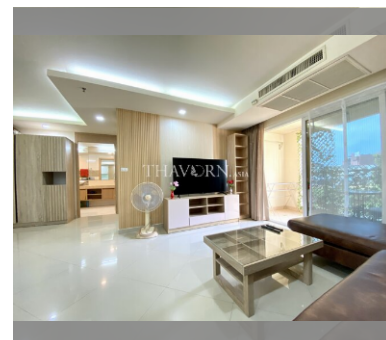

Condo for sale 1 bedroom 58 m² in City Garden Pattaya, Pattaya

฿ 4,500,000

UNIT PARAMETERS:

UID	FS-240423
quota	foreign quota
type	1 bedroom
size	58m²
floor	2
view	city view
quality	excellent
equipment	furniture, kitchen appliances, internet, television
online viewing	on
transfer fee payer	Seller50 Buyer50
exclusive	on

PROJECT PARAMETERS:

district	Central Pattaya
buildings	5
floors	8
built in	2009

FACILITIES:

General information: resort, meters to

beach: 1000, minutes to beach: 10,

underground parking, open parking.

Swimming pool: swimming pool, kids pool, rooftop pool, jacuzzi.

Chill zone: chill zone, garden.

Health zone: gym, sauna, hamam.

Other: lobby, CCTV, security, minimart, laundry.