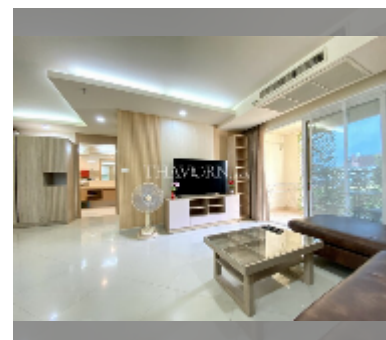

Condo for sale 1 bedroom 58 m² in City Garden Pattaya, Pattaya

฿ 4,200,000

UNIT PARAMETERS:

UID	FS-240423
quota	foreign quota
type	1 bedroom
size	58m ²
floor	2
view	city view
quality	excellent
equipment: furniture, kitchen appliances, internet, television	
online viewing	yes

PROJECT PARAMETERS:

district	Central Pattaya
buildings	5
floors	8
built in	2010

FACILITIES:

General information: resort, meters to beach: 1000, minutes to beach: 10, underground parking, open parking.
Swimming pool: swimming pool, kids pool, rooftop pool, jacuzzi.
Chill zone: chill zone, garden.
Health zone: gym, sauna, hamam.
Other: lobby, CCTV, security, minimart, laundry.