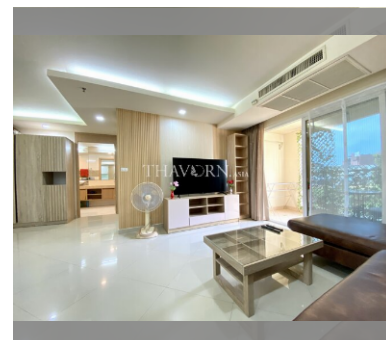

Condo for sale 1 bedroom 58 m² in City Garden Pattaya, Pattaya

฿ 4,895,000

UNIT PARAMETERS:

UID	FS-240423
quota	foreign quota
type	1 bedroom
size	58m²
floor	2
view	city view
quality	not chosen
online viewing	on
transfer fee payer	Seller50 Buyer50
exclusive	on

PROJECT PARAMETERS:

district	Central Pattaya
buildings	5
floors	8
built in	2009

FACILITIES:

General information: resort, meters to beach: 1000, minutes to beach: 10, underground parking, open parking.

Swimming pool: swimming pool, kids pool, rooftop pool, jacuzzi.

Chill zone: chill zone, garden.

Health zone: gym, sauna, hamam.

Other: lobby, CCTV, security, minimart, laundry.