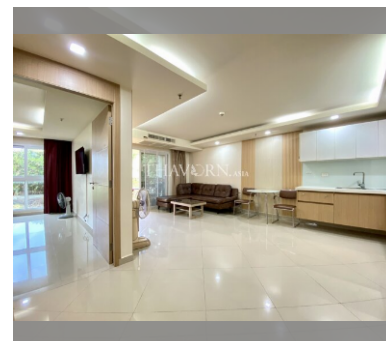

Condo for sale 1 bedroom 58 m² in City Garden Pattaya, Pattaya

฿ 4,895,000

UNIT PARAMETERS:

UID	FS-240423
quota	foreign quota
type	1 bedroom
size	58m²
floor	2
view	city view
quality	not chosen
online viewing	on
transfer fee payer	Seller50 Buyer50
exclusive	on

PROJECT PARAMETERS:

district	Central Pattaya
buildings	5
floors	8
built in	2009

FACILITIES:

General information: resort, meters to beach: 1000, minutes to beach: 10, underground parking, open parking.

Swimming pool: swimming pool, kids pool, rooftop pool, jacuzzi.

Chill zone: chill zone, garden.

Health zone: gym, sauna, hamam.

Other: lobby, CCTV, security, minimart, laundry.