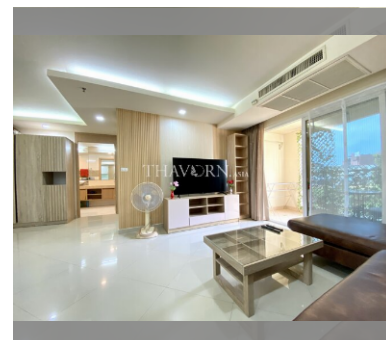

Condo for sale 1 bedroom 58 m² in City Garden Pattaya, Pattaya

฿ 4,500,000

UNIT PARAMETERS:

UID	FS-240423
quota	foreign quota
type	1 bedroom
size	58m²
floor	2
view	city view
quality	excellent
equipment	furniture, kitchen appliances, internet, television
online viewing	on
transfer fee payer	Seller50 Buyer50
exclusive	on

PROJECT PARAMETERS:

district	Central Pattaya
buildings	5
floors	8
built in	2009

FACILITIES:

General information: resort, meters to

beach: 1000, minutes to beach: 10, underground parking, open parking.

Swimming pool: swimming pool, kids pool, rooftop pool, jacuzzi.

Chill zone: chill zone, garden.

Health zone: gym, sauna, hamam.

Other: lobby, CCTV, security, minimart, laundry.