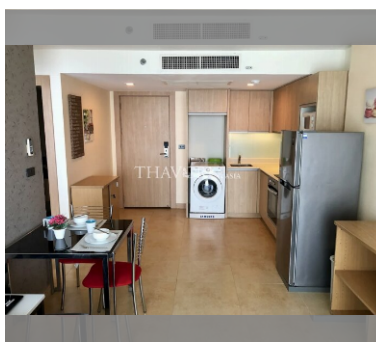

Condo for sale 1 bedroom 48 m² in The Cliff, Pattaya

฿ 3,590,000

UNIT PARAMETERS:

UID	FS-240422
quota	foreign quota
type	1 bedroom
size	48m ²
floor	13
view	sea view
quality	not chosen
transfer fee payer	Seller 50/ Buyer 50

Swimming pool: swimming pool, kids pool,

water slides, waterfall, sunbathing area.

Chill zone: chill zone, garden, barbeque areas.

Health zone: gym, sauna.

Other: reception, lobby, kids playgarden,

CCTV, security.