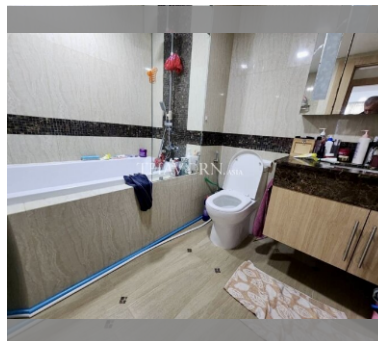

Condo for sale 1 bedroom 47 m² in The Cliff, Pattaya

฿ 3,330,000

UNIT PARAMETERS:

UID	FS-240421
quota	foreign quota
type	1 bedroom
size	47m²
floor	21
view	city view
quality	not chosen
transfer fee payer	Seller 50/ Buyer 50

PROJECT PARAMETERS:

district	Pratumnak
buildings	1
floors	27
built in	2013
maintenance	฿ 25,380/year

FACILITIES:

General information: highrise, meters to beach: 400, minutes to beach: 5, underground parking, open parking.

Swimming pool: swimming pool, kids pool, water slides, waterfall, sunbathing area.

Chill zone: chill zone, garden, barbeque areas.

Health zone: gym, sauna.

Other: reception, lobby, kids playgarden, CCTV, security.