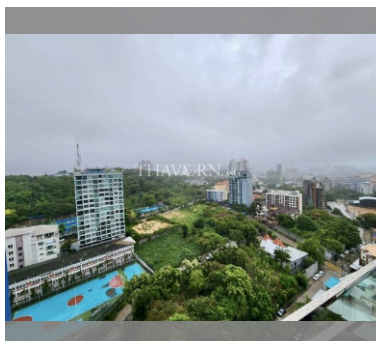

Condo for sale 1 bedroom 47 m² in The Cliff, Pattaya

฿ 3,330,000

UNIT PARAMETERS:

UID	FS-240421
quota	foreign quota
type	1 bedroom
size	47m²
floor	21
view	city view
quality	not chosen
transfer fee payer	Seller 50/ Buyer 50

PROJECT PARAMETERS:

district	Pratumnak
buildings	1
floors	27
built in	2013
maintenance	฿ 25,380/year

FACILITIES:

General information: highrise, meters to

beach: 400, minutes to beach: 5,

underground parking, open parking.

Swimming pool: swimming pool, kids pool, water slides, waterfall, sunbathing area.

Chill zone: chill zone, garden, barbeque areas.

Health zone: gym, sauna.

Other: reception, lobby, kids playgarden, CCTV, security.