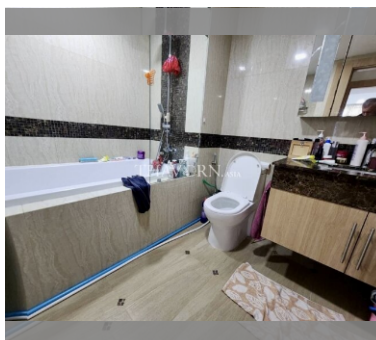

Condo for sale 1 bedroom 47 m² in The Cliff, Pattaya

฿ 3,330,000

UNIT PARAMETERS:

UID	FS-240421
quota	foreign quota
type	1 bedroom
size	47m²
floor	21
view	city view
quality	not chosen
transfer fee payer	Seller 50/ Buyer 50

PROJECT PARAMETERS:

district	Pratumnak
buildings	1
floors	27
built in	2013
maintenance	฿ 25,380/year

FACILITIES:

General information: highrise, meters to

beach: 400, minutes to beach: 5,

underground parking, open parking.

Swimming pool: swimming pool, kids pool, water slides, waterfall, sunbathing area.

Chill zone: chill zone, garden, barbeque areas.

Health zone: gym, sauna.

Other: reception, lobby, kids playgarden, CCTV, security.