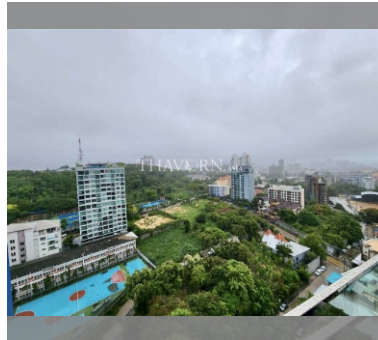

Condo for sale 1 bedroom 47 m² in The Cliff, Pattaya

฿ 3,330,000

UNIT PARAMETERS:

UID	FS-240421
quota	foreign quota
type	1 bedroom
size	47m²
floor	21
view	city view
quality	not chosen
transfer fee payer	Seller 50/ Buyer 50

PROJECT PARAMETERS:

district	Pratumnak
buildings	1
floors	27
built in	2013
maintenance	฿ 25,380/year

FACILITIES:

General information: highrise, meters to beach: 400, minutes to beach: 5, underground parking, open parking.

Swimming pool: swimming pool, kids pool, water slides, waterfall, sunbathing area.

Chill zone: chill zone, garden, barbeque areas.

Health zone: gym, sauna.

Other: reception, lobby, kids playgarden, CCTV, security.