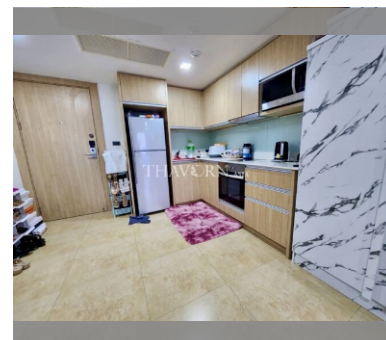

Condo for sale 1 bedroom 47 m² in The Cliff, Pattaya

฿ 3,330,000

UNIT PARAMETERS:

UID	FS-240421
quota	foreign quota
type	1 bedroom
size	47m²
floor	21
view	city view
quality	not chosen
transfer fee payer	Seller 50/ Buyer 50

PROJECT PARAMETERS:

district	Pratumnak
buildings	1
floors	27
built in	2013
maintenance	฿ 25,380/year

FACILITIES:

General information: highrise, meters to

beach: 400, minutes to beach: 5,

underground parking, open parking.

Swimming pool: swimming pool, kids pool, water slides, waterfall, sunbathing area.

Chill zone: chill zone, garden, barbeque areas.

Health zone: gym, sauna.

Other: reception, lobby, kids playgarden, CCTV, security.