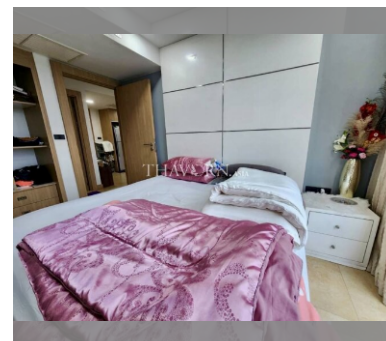

Condo for sale 1 bedroom 47 m² in The Cliff, Pattaya

฿ 3,330,000

UNIT PARAMETERS:

UID	FS-240421
quota	foreign quota
type	1 bedroom
size	47m²
floor	21
view	city view
quality	not chosen
transfer fee payer	Seller 50/ Buyer 50

PROJECT PARAMETERS:

district	Pratumnak
buildings	1
floors	27
built in	2013
maintenance	฿ 25,380/year

FACILITIES:

General information: highrise, meters to

beach: 400, minutes to beach: 5,

underground parking, open parking.

Swimming pool: swimming pool, kids pool, water slides, waterfall, sunbathing area.

Chill zone: chill zone, garden, barbeque areas.

Health zone: gym, sauna.

Other: reception, lobby, kids playgarden, CCTV, security.