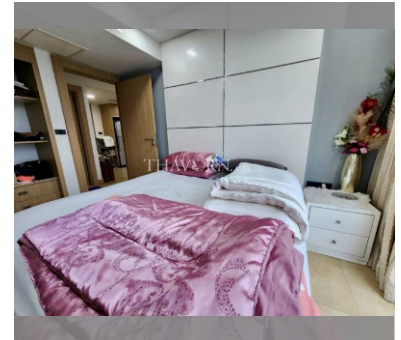

Condo for sale 1 bedroom 47 m² in The Cliff, Pattaya

฿ 3,330,000

UNIT PARAMETERS:

UID	FS-240421
quota	foreign quota
type	1 bedroom
size	47m²
floor	21
view	city view
quality	not chosen
transfer fee payer	Seller 50/ Buyer 50

PROJECT PARAMETERS:

district	Pratumnak
buildings	1
floors	27
built in	2013
maintenance	฿ 25,380/year

FACILITIES:

General information: highrise, meters to beach: 400, minutes to beach: 5, underground parking, open parking.

Swimming pool: swimming pool, kids pool, water slides, waterfall, sunbathing area.

Chill zone: chill zone, garden, barbeque areas.

Health zone: gym, sauna.

Other: reception, lobby, kids playgarden, CCTV, security.