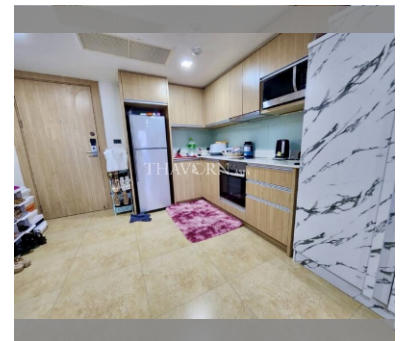

Condo for sale 1 bedroom 47 m² in The Cliff, Pattaya

฿ 3,330,000

UNIT PARAMETERS:

UID	FS-240421
quota	foreign quota
type	1 bedroom
size	47m²
floor	21
view	city view
quality	not chosen
transfer fee payer	Seller 50/ Buyer 50

PROJECT PARAMETERS:

district	Pratumnak
buildings	1
floors	27
built in	2013
maintenance	฿ 25,380/year

FACILITIES:

General information: highrise, meters to beach: 400, minutes to beach: 5, underground parking, open parking.

Swimming pool: swimming pool, kids pool, water slides, waterfall, sunbathing area.

Chill zone: chill zone, garden, barbeque areas.

Health zone: gym, sauna.

Other: reception, lobby, kids playgarden, CCTV, security.