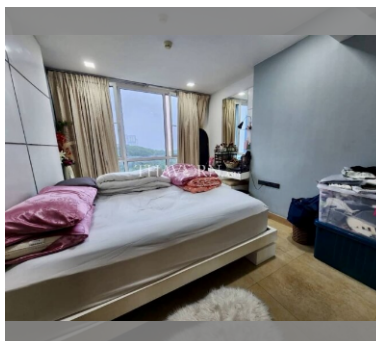

Condo for sale 1 bedroom 47 m² in The Cliff, Pattaya

฿ 3,330,000

UNIT PARAMETERS:

UID	FS-240421
quota	foreign quota
type	1 bedroom
size	47m²
floor	21
view	city view
quality	not chosen
transfer fee payer	Seller 50/ Buyer 50

PROJECT PARAMETERS:

district	Pratumnak
buildings	1
floors	27
built in	2013
maintenance	฿ 25,380/year

FACILITIES:

General information: highrise, meters to

beach: 400, minutes to beach: 5,

underground parking, open parking.

Swimming pool: swimming pool, kids pool, water slides, waterfall, sunbathing area.

Chill zone: chill zone, garden, barbeque areas.

Health zone: gym, sauna.

Other: reception, lobby, kids playgarden, CCTV, security.