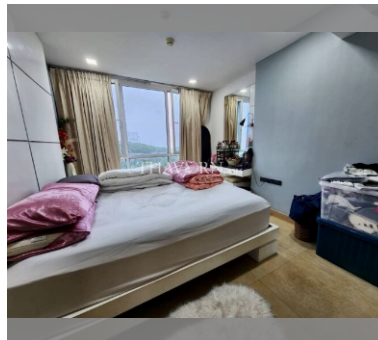

Condo for sale 1 bedroom 47 m² in The Cliff, Pattaya

฿ 3,330,000

UNIT PARAMETERS:

UID	FS-240421
quota	foreign quota
type	1 bedroom
size	47m²
floor	21
view	city view
quality	not chosen
transfer fee payer	Seller 50/ Buyer 50

PROJECT PARAMETERS:

district	Pratumnak
buildings	1
floors	27
built in	2013
maintenance	฿ 25,380/year

FACILITIES:

General information: highrise, meters to beach: 400, minutes to beach: 5, underground parking, open parking.

Swimming pool: swimming pool, kids pool, water slides, waterfall, sunbathing area.

Chill zone: chill zone, garden, barbeque areas.

Health zone: gym, sauna.

Other: reception, lobby, kids playgarden, CCTV, security.