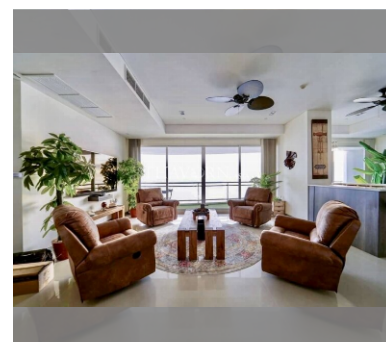

Condo for sale 3 bedroom 217 m² in Reflection Jomtien, Pattaya

฿ 33,120,000

UNIT PARAMETERS:

UID	FS-240417
quota	foreign quota
type	3 bedroom
size	217m ²
floor	53
view	sea view
quality	not chosen
transfer fee payer	Seller 50/ Buyer 50

Swimming pool: swimming pool, kids pool, infinity view, water slides, waterfall, jacuzzi.

Chill zone: chill zone, garden, rooftop chillout, barbeque areas.

Health zone: gym, sauna, hamam, massage.

Other: reception, lobby, clubhouse, meeting room, games room, kids playgarden, CCTV, security, laundry, room service.