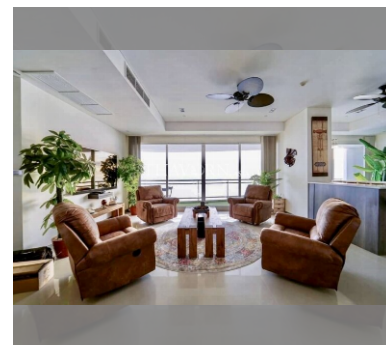

฿ 33,120,000

UNIT PARAMETERS:

UID	FS-240417
quota	foreign quota
type	3 bedroom
size	217m²
floor	53
view	sea view
quality	not chosen
transfer cost	
transfer fee payer	Seller 50/ Buyer 50
additional cost	

PROJECT PARAMETERS:

district	Jomtien
buildings	2
floors	55
built in	2013

FACILITIES:

General information: highrise, meters to beach: 100, minutes to beach: 1, pets are allowed, underground parking, open parking, multy-level parking, covered parking.

Swimming pool: swimming pool, kids pool, infinity view, water slides, waterfall, jacuzzi.

Chill zone: chill zone, garden, rooftop chillout, barbeque areas.

Health zone: gym, sauna, hamam, massage.

Other: reception, lobby, clubhouse, meeting room, games room, kids playgarden, CCTV, security, laundry, room service.