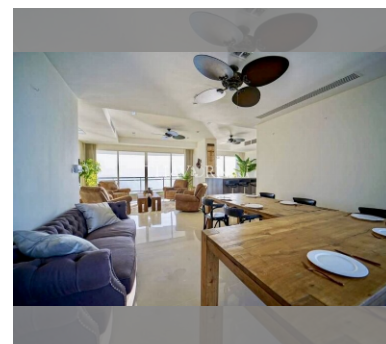

฿ 33,120,000

UNIT PARAMETERS:

UID	FS-240417
quota	foreign quota
type	3 bedroom
size	217m²
floor	53
view	sea view
quality	not chosen
transfer cost	
transfer fee payer	Seller 50/ Buyer 50
additional cost	

PROJECT PARAMETERS:

district	Jomtien
buildings	2
floors	55
built in	2013

FACILITIES:

General information: highrise, meters to beach: 100, minutes to beach: 1, pets are allowed, underground parking, open parking, multy-level parking, covered parking.

Swimming pool: swimming pool, kids pool, infinity view, water slides, waterfall, jacuzzi.

Chill zone: chill zone, garden, rooftop chillout, barbeque areas.

Health zone: gym, sauna, hamam, massage.

Other: reception, lobby, clubhouse, meeting room, games room, kids playgarden, CCTV, security, laundry, room service.