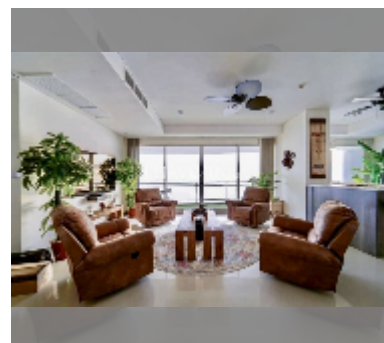

Condo for sale 3 bedroom 217 m² in Reflection Jomtien, Pattaya

฿ 33,120,000

UNIT PARAMETERS:

UID	FS-240417
quota	foreign quota
type	3 bedroom
size	217m ²
floor	53
view	sea view

PROJECT PARAMETERS:

district	Jomtien
buildings	2
floors	55
built in	2013

Chill zone: chill zone, garden, rooftop chillout, barbeque areas.

Health zone: gym, sauna, hamam, massage.

Other: reception, lobby, clubhouse, meeting room, games room, kids playgarden, CCTV, security, laundry, room service.