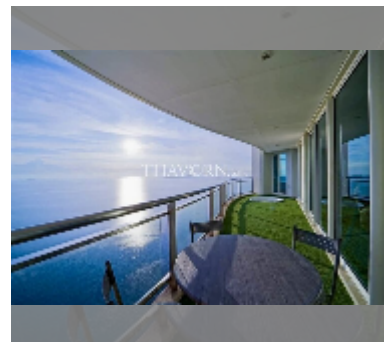

Condo for sale 3 bedroom 217 m² in Reflection Jomtien, Pattaya

฿ 33,120,000

UNIT PARAMETERS:

UID	FS-240417
quota	foreign quota
type	3 bedroom
size	217m²
floor	53
view	sea view

PROJECT PARAMETERS:

district	Jomtien
buildings	2
floors	55
built in	2013

FACILITIES:

General information: highrise, meters to beach: 100, minutes to beach: 1, pets are allowed, underground parking, open parking, multy-level parking, covered parking.

Swimming pool: swimming pool, kids pool, infinity view, water slides, waterfall, jacuzzi.

Chill zone: chill zone, garden, rooftop chillout, barbeque areas.

Health zone: gym, sauna, hamam, massage.

Other: reception, lobby, clubhouse, meeting room, games room, kids playgarden, CCTV, security, laundry, room service.