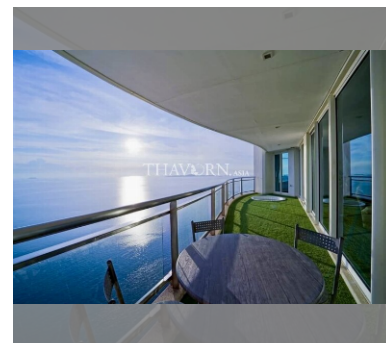

Condo for sale 3 bedroom 217 m² in Reflection Jomtien, Pattaya

฿ 33,120,000

UNIT PARAMETERS:

UID	FS-240417
quota	foreign quota
type	3 bedroom
size	217m ²
floor	53
view	sea view
quality	not chosen
transfer fee payer	Seller 50/ Buyer 50

Swimming pool: swimming pool, kids pool, infinity view, water slides, waterfall, jacuzzi.

Chill zone: chill zone, garden, rooftop chillout, barbeque areas.

Health zone: gym, sauna, hamam, massage.

Other: reception, lobby, clubhouse, meeting room, games room, kids playgarden, CCTV, security, laundry, room service.