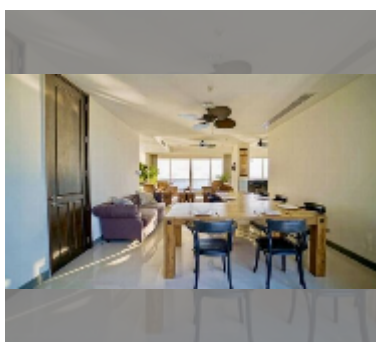

Condo for sale 3 bedroom 217 m² in Reflection Jomtien, Pattaya

฿ 33,120,000

UNIT PARAMETERS:

UID	FS-240417
quota	foreign quota
type	3 bedroom
size	217m ²
floor	53
view	sea view

PROJECT PARAMETERS:

district	Jomtien
buildings	2
floors	55
built in	2013

Chill zone: chill zone, garden, rooftop chillout, barbeque areas.

Health zone: gym, sauna, hamam, massage.

Other: reception, lobby, clubhouse, meeting room, games room, kids playgarden, CCTV, security, laundry, room service.