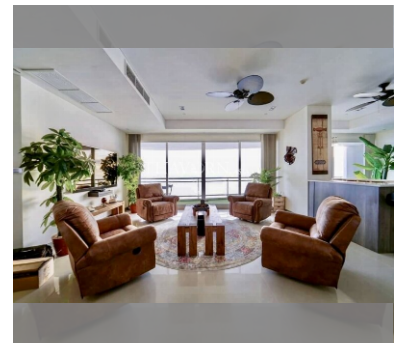

฿ 33,120,000

UNIT PARAMETERS:

UID	FS-240417
quota	foreign quota
type	3 bedroom
size	217m²
floor	53
view	sea view
quality	not chosen
transfer cost	
transfer fee payer	Seller 50/ Buyer 50
additional cost	

PROJECT PARAMETERS:

district	Jomtien
buildings	2
floors	55
built in	2013

FACILITIES:

General information: highrise, meters to beach: 100, minutes to beach: 1, pets are allowed, underground parking, open parking, multy-level parking, covered parking.

Swimming pool: swimming pool, kids pool, infinity view, water slides, waterfall, jacuzzi.

Chill zone: chill zone, garden, rooftop chillout, barbeque areas.

Health zone: gym, sauna, hamam, massage.

Other: reception, lobby, clubhouse, meeting room, games room, kids playgarden, CCTV, security, laundry, room service.