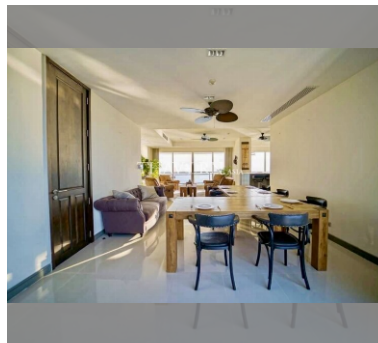

฿ 33,120,000

UNIT PARAMETERS:

UID	FS-240417
quota	foreign quota
type	3 bedroom
size	217m²
floor	53
view	sea view
quality	not chosen
transfer cost	
transfer fee payer	Seller 50/ Buyer 50
additional cost	

PROJECT PARAMETERS:

district	Jomtien
buildings	2
floors	55
built in	2013

FACILITIES:

General information: highrise, meters to beach: 100, minutes to beach: 1, pets are allowed, underground parking, open parking, multy-level parking, covered parking.

Swimming pool: swimming pool, kids pool, infinity view, water slides, waterfall, jacuzzi.

Chill zone: chill zone, garden, rooftop chillout, barbeque areas.

Health zone: gym, sauna, hamam, massage.

Other: reception, lobby, clubhouse, meeting room, games room, kids playgarden, CCTV, security, laundry, room service.