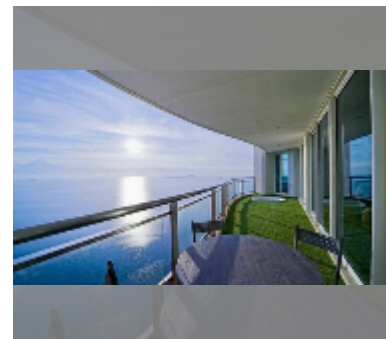

Condo for sale 3 bedroom 217 m² in Reflection Jomtien, Pattaya

฿ 33,120,000

UNIT PARAMETERS:

UID	FS-240417
quota	foreign quota
type	3 bedroom
size	217m ²
floor	53
view	sea view

PROJECT PARAMETERS:

district	Jomtien
buildings	2
floors	55
built in	2013

Chill zone: chill zone, garden, rooftop chillout, barbeque areas.

Health zone: gym, sauna, hamam, massage.

Other: reception, lobby, clubhouse, meeting room, games room, kids playgarden, CCTV, security, laundry, room service.