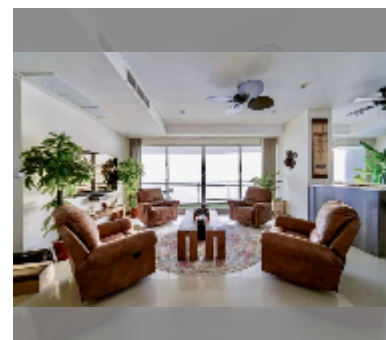

Condo for sale 3 bedroom 217 m² in Reflection Jomtien, Pattaya

฿ 33,120,000

UNIT PARAMETERS:

UID	FS-240417
quota	foreign quota
type	3 bedroom
size	217m ²
floor	53
view	sea view

PROJECT PARAMETERS:

district	Jomtien
buildings	2
floors	55
built in	2013

Chill zone: chill zone, garden, rooftop chillout, barbeque areas.

Health zone: gym, sauna, hamam, massage.

Other: reception, lobby, clubhouse, meeting room, games room, kids playgarden, CCTV, security, laundry, room service.