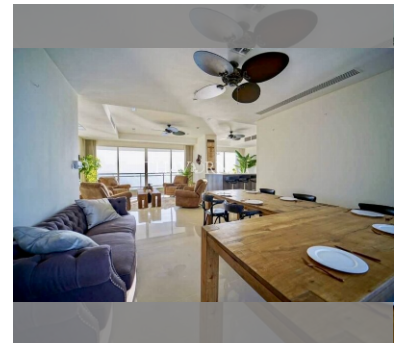

฿ 33,120,000

UNIT PARAMETERS:

UID	FS-240417
quota	foreign quota
type	3 bedroom
size	217m²
floor	53
view	sea view
quality	not chosen
transfer cost	
transfer fee payer	Seller 50/ Buyer 50
additional cost	

PROJECT PARAMETERS:

district	Jomtien
buildings	2
floors	55
built in	2013

FACILITIES:

General information: highrise, meters to beach: 100, minutes to beach: 1, pets are allowed, underground parking, open parking, multy-level parking, covered parking.

Swimming pool: swimming pool, kids pool, infinity view, water slides, waterfall, jacuzzi.

Chill zone: chill zone, garden, rooftop chillout, barbeque areas.

Health zone: gym, sauna, hamam, massage.

Other: reception, lobby, clubhouse, meeting room, games room, kids playgarden, CCTV, security, laundry, room service.