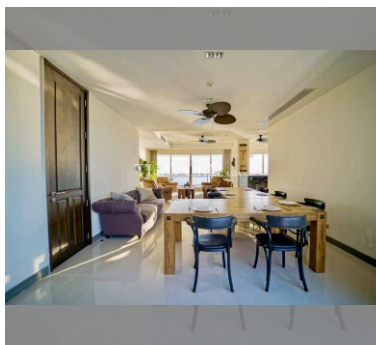

฿ 33,120,000

UNIT PARAMETERS:

UID	FS-240417
quota	foreign quota
type	3 bedroom
size	217m²
floor	53
view	sea view
quality	not chosen
transfer cost	
transfer fee payer	Seller 50/ Buyer 50
additional cost	

PROJECT PARAMETERS:

district	Jomtien
buildings	2
floors	55
built in	2013

FACILITIES:

General information: highrise, meters to beach: 100, minutes to beach: 1, pets are allowed, underground parking, open parking, multy-level parking, covered parking.

Swimming pool: swimming pool, kids pool, infinity view, water slides, waterfall, jacuzzi.

Chill zone: chill zone, garden, rooftop chillout, barbeque areas.

Health zone: gym, sauna, hamam, massage.

Other: reception, lobby, clubhouse, meeting room, games room, kids playgarden, CCTV, security, laundry, room service.