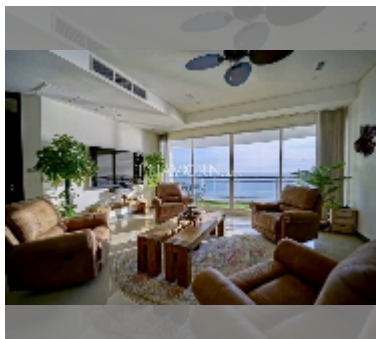

Condo for sale 3 bedroom 217 m² in Reflection Jomtien, Pattaya

฿ 33,120,000

UNIT PARAMETERS:

UID	FS-240417
quota	foreign quota
type	3 bedroom
size	217m ²
floor	53
view	sea view

PROJECT PARAMETERS:

district	Jomtien
buildings	2
floors	55
built in	2013

FACILITIES:

General information: highrise, meters to beach: 100, minutes to beach: 1, pets are allowed, underground parking, open parking, multy-level parking, covered parking.

Swimming pool: swimming pool, kids pool, infinity view, water slides, waterfall, jacuzzi.

Chill zone: chill zone, garden, rooftop chillout, barbeque areas.

Health zone: gym, sauna, hamam, massage.

Other: reception, lobby, clubhouse, meeting room, games room, kids playgarden, CCTV, security, laundry, room service.