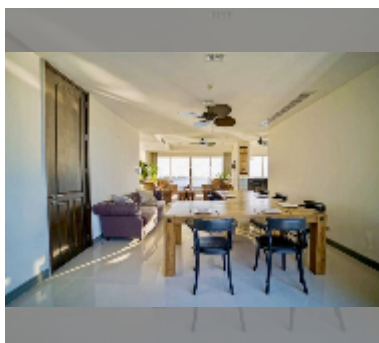

Condo for sale 3 bedroom 217 m² in Reflection Jomtien, Pattaya

฿ 33,120,000

UNIT PARAMETERS:

UID	FS-240417
quota	foreign quota
type	3 bedroom
size	217m ²
floor	53
view	sea view

PROJECT PARAMETERS:

district	Jomtien
buildings	2
floors	55
built in	2013

Chill zone: chill zone, garden, rooftop chillout, barbeque areas.

Health zone: gym, sauna, hamam, massage.

Other: reception, lobby, clubhouse, meeting room, games room, kids playgarden, CCTV, security, laundry, room service.