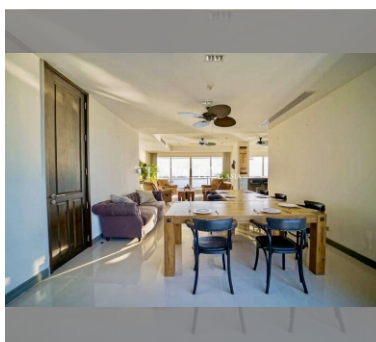

Condo for sale 3 bedroom 217 m² in Reflection Jomtien, Pattaya

฿ 33,120,000

UNIT PARAMETERS:

UID	FS-240417
quota	foreign quota
type	3 bedroom
size	217m ²
floor	53
view	sea view
quality	not chosen
transfer fee payer	Seller 50/ Buyer 50

Swimming pool: swimming pool, kids pool, infinity view, water slides, waterfall, jacuzzi.

Chill zone: chill zone, garden, rooftop chillout, barbeque areas.

Health zone: gym, sauna, hamam, massage.

Other: reception, lobby, clubhouse, meeting room, games room, kids playgarden, CCTV, security, laundry, room service.