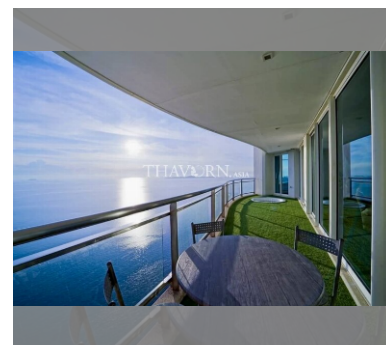

฿ 33,120,000

UNIT PARAMETERS:

UID	FS-240417
quota	foreign quota
type	3 bedroom
size	217m²
floor	53
view	sea view
quality	not chosen
transfer cost	
transfer fee payer	Seller 50/ Buyer 50
additional cost	

PROJECT PARAMETERS:

district	Jomtien
buildings	2
floors	55
built in	2013

FACILITIES:

General information: highrise, meters to beach: 100, minutes to beach: 1, pets are allowed, underground parking, open parking, multy-level parking, covered parking.

Swimming pool: swimming pool, kids pool, infinity view, water slides, waterfall, jacuzzi.

Chill zone: chill zone, garden, rooftop chillout, barbeque areas.

Health zone: gym, sauna, hamam, massage.

Other: reception, lobby, clubhouse, meeting room, games room, kids playgarden, CCTV, security, laundry, room service.