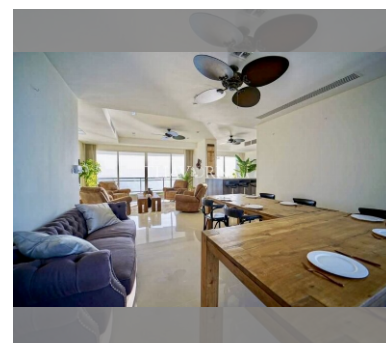

Condo for sale 3 bedroom 217 m² in Reflection Jomtien, Pattaya

฿ 33,120,000

UNIT PARAMETERS:

UID	FS-240417
quota	foreign quota
type	3 bedroom
size	217m ²
floor	53
view	sea view
quality	not chosen
transfer fee payer	Seller 50/ Buyer 50

Swimming pool: swimming pool, kids pool, infinity view, water slides, waterfall, jacuzzi.

Chill zone: chill zone, garden, rooftop chillout, barbeque areas.

Health zone: gym, sauna, hamam, massage.

Other: reception, lobby, clubhouse, meeting room, games room, kids playgarden, CCTV, security, laundry, room service.