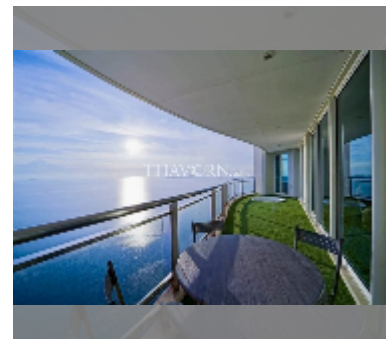

Condo for sale 3 bedroom 217 m² in Reflection Jomtien, Pattaya

฿ 33,120,000

UNIT PARAMETERS:

UID	FS-240417
quota	foreign quota
type	3 bedroom
size	217m²
floor	53
view	sea view

PROJECT PARAMETERS:

district	Jomtien
buildings	2
floors	55
built in	2013

FACILITIES:

General information: highrise, meters to beach: 100, minutes to beach: 1, pets are allowed, underground parking, open parking, multy-level parking, covered parking.

Swimming pool: swimming pool, kids pool, infinity view, water slides, waterfall, jacuzzi.

Chill zone: chill zone, garden, rooftop chillout, barbeque areas.

Health zone: gym, sauna, hamam, massage.

Other: reception, lobby, clubhouse, meeting room, games room, kids playgarden, CCTV, security, laundry, room service.