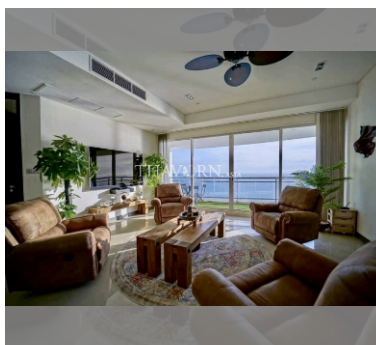

Condo for sale 3 bedroom 217 m<sup>2</sup> in Reflection Jomtien, Pattaya

Welcome to a luxurious haven in the sky! This stunning 3-bedroom apartment, nestled in the prestigious Reflection Jomtien Condominium, offers an unparalleled living experience in the vibrant city of Pattaya. Spanning an impressive 217 square meters, this fully furnished residence is designed for those who appreciate the finer things in life. Perched on the 53rd floor of a magnificent 55-story building, this apartment provides breathtaking panoramic views that will leave you mesmerized. Imagine waking up to the serene vistas of Jomtien, where the city meets the sea, offering a perfect blend of tranquility and urban excitement. Every inch of this property exudes elegance and sophistication, with high-quality furnishings that complement its ...

**Chill zone:** chill zone, garden, rooftop chillout, barbeque areas.

**Health zone:** gym, sauna, hamam, massage.

**Other:** reception, lobby, clubhouse, meeting room, games room, kids playgarden, CCTV, security, laundry, room service.