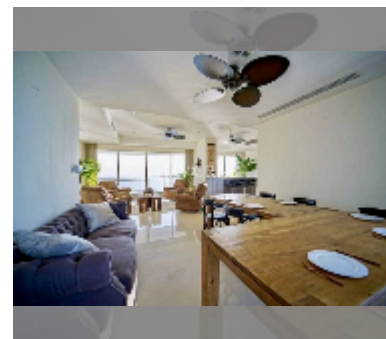

Condo for sale 3 bedroom 217 m² in Reflection Jomtien, Pattaya

฿ 33,120,000

UNIT PARAMETERS:

UID	FS-240417
quota	foreign quota
type	3 bedroom
size	217m ²
floor	53
view	sea view

PROJECT PARAMETERS:

district	Jomtien
buildings	2
floors	55
built in	2013

Chill zone: chill zone, garden, rooftop chillout, barbeque areas.

Health zone: gym, sauna, hamam, massage.

Other: reception, lobby, clubhouse, meeting room, games room, kids playgarden, CCTV, security, laundry, room service.