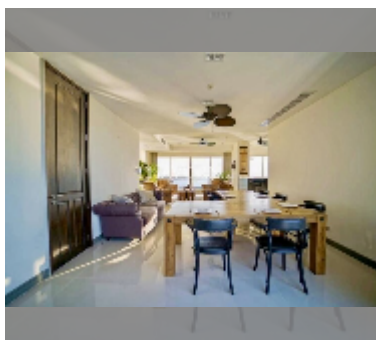

Condo for sale 3 bedroom 217 m² in Reflection Jomtien, Pattaya

฿ 33,120,000

UNIT PARAMETERS:

UID	FS-240417
quota	foreign quota
type	3 bedroom
size	217m ²
floor	53
view	sea view

PROJECT PARAMETERS:

district	Jomtien
buildings	2
floors	55
built in	2013

Chill zone: chill zone, garden, rooftop chillout, barbeque areas.

Health zone: gym, sauna, hamam, massage.

Other: reception, lobby, clubhouse, meeting room, games room, kids playgarden, CCTV, security, laundry, room service.