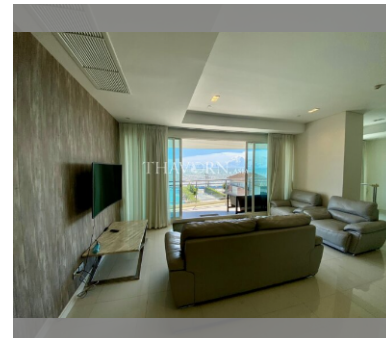

Condo for sale 3 bedroom 217 m² in Reflection Jomtien, Pattaya

฿ 25,870,000

UNIT PARAMETERS:

UID	FS-240414
quota	foreign quota
type	3 bedroom
size	217m ²
floor	2
view	sea view
quality	not chosen
transfer fee payer	Seller 50/ Buyer 50

PROJECT PARAMETERS:

district	Jomtien
buildings	2
floors	55
built in	2013

FACILITIES:

General information: highrise, meters to beach: 100, minutes to beach: 1, pets are allowed, underground parking, open parking, multy-level parking, covered parking.

Swimming pool: swimming pool, kids pool, infinity view, water slides, waterfall, jacuzzi.

Chill zone: chill zone, garden, rooftop chillout, barbeque areas.

Health zone: gym, sauna, hamam, massage.

Other: reception, lobby, clubhouse, meeting room, games room, kids playgarden, CCTV, security, laundry, room service.