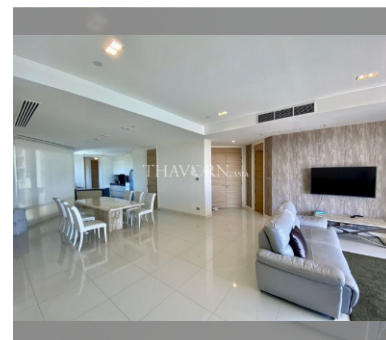

Condo for sale 3 bedroom 217 m² in Reflection Jomtien, Pattaya

฿ 25,870,000

UNIT PARAMETERS:

UID	FS-240414
quota	foreign quota
type	3 bedroom
size	217m ²
floor	2
view	sea view
quality	not chosen
transfer fee payer	Seller 50/ Buyer 50

Swimming pool: swimming pool, kids pool, infinity view, water slides, waterfall, jacuzzi.

Chill zone: chill zone, garden, rooftop chillout, barbeque areas.

Health zone: gym, sauna, hamam, massage.

Other: reception, lobby, clubhouse, meeting room, games room, kids playgarden, CCTV, security, laundry, room service.