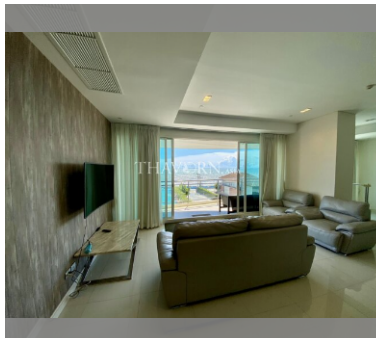

Condo for sale 3 bedroom 217 m² in Reflection Jomtien, Pattaya

฿ 25,870,000

UNIT PARAMETERS:

UID	FS-240414
quota	foreign quota
type	3 bedroom
size	217m ²
floor	2
view	sea view
quality	not chosen
transfer fee payer	Seller 50/ Buyer 50

Swimming pool: swimming pool, kids pool, infinity view, water slides, waterfall, jacuzzi.

Chill zone: chill zone, garden, rooftop chillout, barbeque areas.

Health zone: gym, sauna, hamam, massage.

Other: reception, lobby, clubhouse, meeting room, games room, kids playgarden, CCTV, security, laundry, room service.