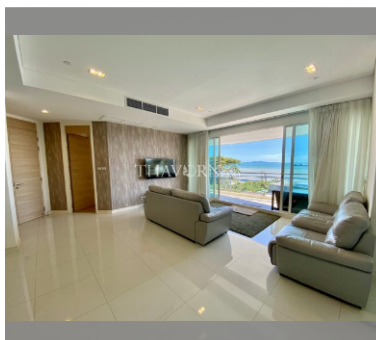

Condo for sale 3 bedroom 217 m² in Reflection Jomtien, Pattaya

฿ 25,870,000

UNIT PARAMETERS:

UID	FS-240414
quota	foreign quota
type	3 bedroom
size	217m ²
floor	2
view	sea view
quality	not chosen
transfer fee payer	Seller 50/ Buyer 50

Swimming pool: swimming pool, kids pool, infinity view, water slides, waterfall, jacuzzi.

Chill zone: chill zone, garden, rooftop chillout, barbeque areas.

Health zone: gym, sauna, hamam, massage.

Other: reception, lobby, clubhouse, meeting room, games room, kids playgarden, CCTV, security, laundry, room service.