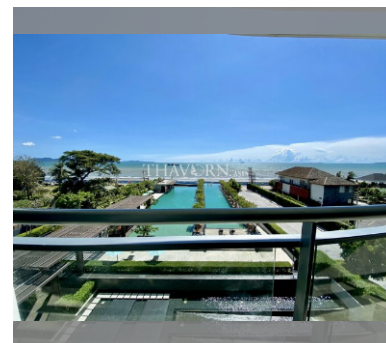

Condo for sale 3 bedroom 217 m² in Reflection Jomtien, Pattaya

฿ 25,870,000

UNIT PARAMETERS:

UID	FS-240414
quota	foreign quota
type	3 bedroom
size	217m ²
floor	2
view	sea view
quality	not chosen
transfer fee payer	Seller 50/ Buyer 50

PROJECT PARAMETERS:

district	Jomtien
buildings	2
floors	55
built in	2013

FACILITIES:

General information: highrise, meters to beach: 100, minutes to beach: 1, pets are allowed, underground parking, open parking, multy-level parking, covered parking.

Swimming pool: swimming pool, kids pool, infinity view, water slides, waterfall, jacuzzi.

Chill zone: chill zone, garden, rooftop chillout, barbeque areas.

Health zone: gym, sauna, hamam, massage.

Other: reception, lobby, clubhouse, meeting room, games room, kids playgarden, CCTV, security, laundry, room service.