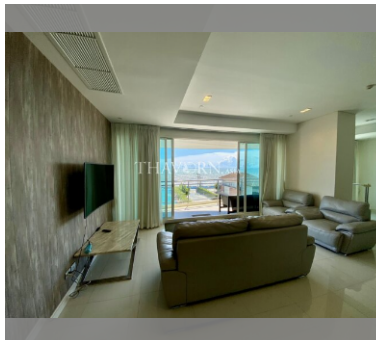

Condo for sale 3 bedroom 217 m² in Reflection Jomtien, Pattaya

฿ 25,870,000

UNIT PARAMETERS:

UID	FS-240414
quota	foreign quota
type	3 bedroom
size	217m ²
floor	2
view	sea view
quality	not chosen
transfer fee payer	Seller 50/ Buyer 50

PROJECT PARAMETERS:

district	Jomtien
buildings	2
floors	55
built in	2013

FACILITIES:

General information: highrise, meters to beach: 100, minutes to beach: 1, pets are allowed, underground parking, open parking, multy-level parking, covered parking.

Swimming pool: swimming pool, kids pool, infinity view, water slides, waterfall, jacuzzi.

Chill zone: chill zone, garden, rooftop chillout, barbeque areas.

Health zone: gym, sauna, hamam, massage.

Other: reception, lobby, clubhouse, meeting room, games room, kids playgarden, CCTV, security, laundry, room service.