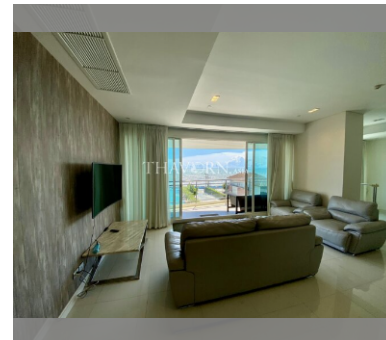

Condo for sale 3 bedroom 217 m² in Reflection Jomtien, Pattaya

฿ 25,870,000

UNIT PARAMETERS:

UID	FS-240414
quota	foreign quota
type	3 bedroom
size	217m ²
floor	2
view	sea view
quality	not chosen
transfer fee payer	Seller 50/ Buyer 50

PROJECT PARAMETERS:

district	Jomtien
buildings	2
floors	55
built in	2013

FACILITIES:

General information: highrise, meters to beach: 100, minutes to beach: 1, pets are allowed, underground parking, open parking, multy-level parking, covered parking.

Swimming pool: swimming pool, kids pool, infinity view, water slides, waterfall, jacuzzi.

Chill zone: chill zone, garden, rooftop chillout, barbeque areas.

Health zone: gym, sauna, hamam, massage.

Other: reception, lobby, clubhouse, meeting room, games room, kids playgarden, CCTV, security, laundry, room service.