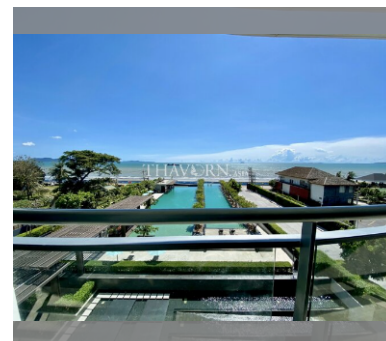

Condo for sale 3 bedroom 217 m² in Reflection Jomtien, Pattaya

฿ 25,870,000

UNIT PARAMETERS:

UID	FS-240414
quota	foreign quota
type	3 bedroom
size	217m ²
floor	2
view	sea view
quality	not chosen
transfer fee payer	Seller 50/ Buyer 50

PROJECT PARAMETERS:

district	Jomtien
buildings	2
floors	55
built in	2013

FACILITIES:

General information: highrise, meters to beach: 100, minutes to beach: 1, pets are allowed, underground parking, open parking, multy-level parking, covered parking.

Swimming pool: swimming pool, kids pool, infinity view, water slides, waterfall, jacuzzi.

Chill zone: chill zone, garden, rooftop chillout, barbeque areas.

Health zone: gym, sauna, hamam, massage.

Other: reception, lobby, clubhouse, meeting room, games room, kids playgarden, CCTV, security, laundry, room service.