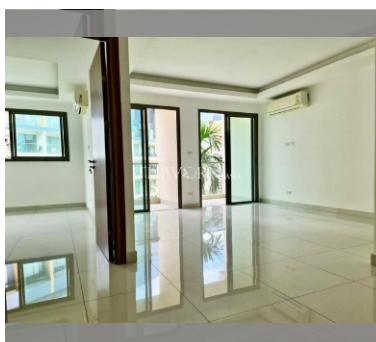

Condo for sale 2 bedroom 74 m² in Laguna Beach Resort 2, Pattaya

฿ 3,330,000

UNIT PARAMETERS:

UID	FS-240406
quota	thai quota
type	2 bedroom
size	74m ²
floor	5
view	pool view
quality	not chosen
transfer fee payer	Seller 50/ Buyer 50

PROJECT PARAMETERS:

district	Jomtien
buildings	4
floors	8
built in	2016

FACILITIES:

General information: resort, meters to beach: 700, minutes to beach: 10, underground parking.

Swimming pool: swimming pool, kids pool, water slides, waterfall, jacuzzi, pool bar .

Chill zone: chill zone, garden.

Health zone: gym, sauna, massage.

Other: reception, lobby, clubhouse, kids playgarden, CCTV, security, minimart, laundry.

details