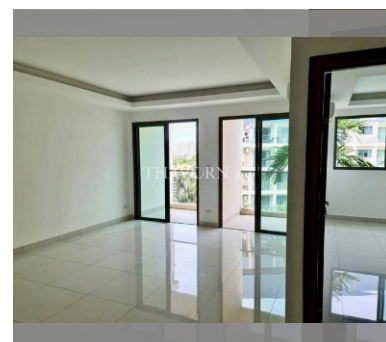

Condo for sale 2 bedroom 74 m² in Laguna Beach Resort 2, Pattaya

฿ 3,330,000

UNIT PARAMETERS:

UID	FS-240406
quota	thai quota
type	2 bedroom
size	74m ²
floor	5
view	pool view
quality	not chosen
transfer fee payer	Seller 50/ Buyer 50

PROJECT PARAMETERS:

district	Jomtien
buildings	4
floors	8
built in	2016

FACILITIES:

General information: resort, meters to beach: 700, minutes to beach: 10, underground parking.

Swimming pool: swimming pool, kids pool, water slides, waterfall, jacuzzi, pool bar .

Chill zone: chill zone, garden.

Health zone: gym, sauna, massage.

Other: reception, lobby, clubhouse, kids playgarden, CCTV, security, minimart, laundry.

details