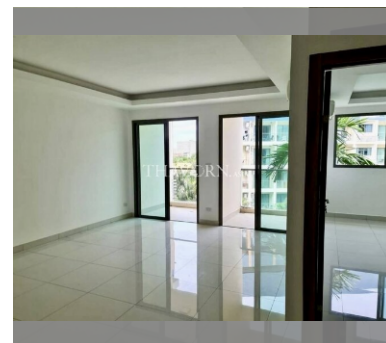

Condo for sale 2 bedroom 74 m² in Laguna Beach Resort 2, Pattaya

฿ 3,330,000

UNIT PARAMETERS:

UID	FS-240406
quota	thai quota
type	2 bedroom
size	74m ²
floor	5
view	pool view
quality	not chosen
transfer fee payer	Seller 50/ Buyer 50

PROJECT PARAMETERS:

district	Jomtien
buildings	4
floors	8
built in	2016

FACILITIES:

General information: resort, meters to beach: 700, minutes to beach: 10, underground parking.

Swimming pool: swimming pool, kids pool, water slides, waterfall, jacuzzi, pool bar .

Chill zone: chill zone, garden.

Health zone: gym, sauna, massage.

Other: reception, lobby, clubhouse, kids playgarden, CCTV, security, minimart, laundry.

details