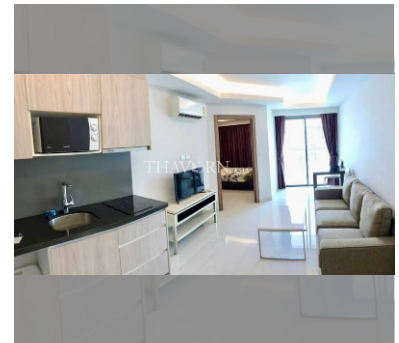

Welcome to your dream getaway at Laguna Beach Resort 2 in the vibrant city of Pattaya! This charming one-bedroom apartment offers a cozy 37 square meters of fully furnished comfort, perfect for those seeking a stylish and convenient living space. Nestled on the 5th floor of an 8-story building, this flat provides a serene escape with all the modern amenities you need. Located in the desirable Jomtien area, you'll enjoy the best of both worlds—peaceful surroundings and easy access to the bustling city life of Pattaya. Whether you're looking to invest or find a new home, this property is available under a foreign quota, making it an excellent opportunity for international buyers. Priced attractively at ฿2,050,000, this apartment is not just...

฿ 2,050,000

UNIT PARAMETERS:

UID	FS-240405
quota	foreign quota
type	1 bedroom
size	37m²
floor	5
view	city view
quality	not chosen
transfer cost	
transfer fee payer	Seller 50/ Buyer 50
additional cost	

PROJECT PARAMETERS:

district	Jomtien
buildings	4
floors	8
built in	2016

FACILITIES:

General information: resort, meters to beach: 700, minutes to beach: 10, underground parking.

Swimming pool: swimming pool, kids pool, water slides, waterfall, jacuzzi, pool bar .

Chill zone: chill zone, garden.

Health zone: gym, sauna, massage.

Other: reception, lobby, clubhouse, kids playgarden, CCTV, security, minimart, laundry.