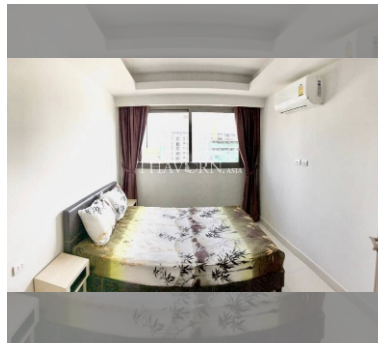

Welcome to your dream getaway at Laguna Beach Resort 2 in the vibrant city of Pattaya! This charming one-bedroom apartment offers a cozy 37 square meters of fully furnished comfort, perfect for those seeking a stylish and convenient living space. Nestled on the 5th floor of an 8-story building, this flat provides a serene escape with all the modern amenities you need. Located in the desirable Jomtien area, you'll enjoy the best of both worlds—peaceful surroundings and easy access to the bustling city life of Pattaya. Whether you're looking to invest or find a new home, this property is available under a foreign quota, making it an excellent opportunity for international buyers. Priced attractively at ฿2,050,000, this apartment is not just...

฿ 2,050,000

UNIT PARAMETERS:

UID	FS-240405
quota	foreign quota
type	1 bedroom
size	37m²
floor	5
view	city view
quality	not chosen
transfer cost	
transfer fee payer	Seller 50/ Buyer 50
additional cost	

PROJECT PARAMETERS:

district	Jomtien
buildings	4
floors	8
built in	2016

FACILITIES:

General information: resort, meters to beach: 700, minutes to beach: 10, underground parking.

Swimming pool: swimming pool, kids pool, water slides, waterfall, jacuzzi, pool bar .

Chill zone: chill zone, garden.

Health zone: gym, sauna, massage.

Other: reception, lobby, clubhouse, kids playgarden, CCTV, security, minimart, laundry.