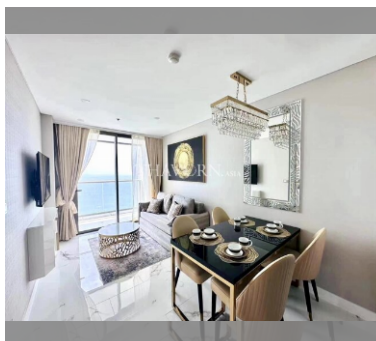

Condo for sale 1 bedroom 45 m² in Copacabana Beach Jomtien, Pattaya

฿ 8,700,000

UNIT PARAMETERS:

UID	FS-240391
quota	foreign quota
type	1 bedroom
size	45m²
floor	40
view	sea view
quality	not chosen
transfer fee payer	Seller 50/ Buyer 50

PROJECT PARAMETERS:

district	Jomtien
buildings	1
floors	59
built in	2022
maintenance	฿ 27,000/year

FACILITIES:

General information: highrise, meters to beach: 50, minutes to beach: 1, shuttle bus, pets are allowed, open parking, multy-level parking.

Swimming pool: swimming pool, rooftop pool, infinity view, jacuzzi, pool bar , sunbathing area.

Chill zone: chill zone, garden, rooftop chillout.

Health zone: gym, sauna, hamam.

Other: lobby, meeting room, games room, kids playgarden, CCTV, security.