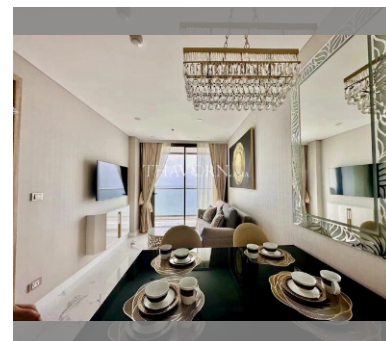

Condo for sale 1 bedroom 45 m² in Copacabana Beach Jomtien, Pattaya

฿ 8,700,000

UNIT PARAMETERS:

UID	FS-240391
quota	foreign quota
type	1 bedroom
size	45m²
floor	40
view	sea view
quality	not chosen
transfer fee payer	Seller 50/ Buyer 50

PROJECT PARAMETERS:

district	Jomtien
buildings	1
floors	59
built in	2022
maintenance	฿ 27,000/year

FACILITIES:

General information: highrise, meters to beach: 50, minutes to beach: 1, shuttle bus, pets are allowed, open parking, multy-level parking.

Swimming pool: swimming pool, rooftop pool, infinity view, jacuzzi, pool bar , sunbathing area.

Chill zone: chill zone, garden, rooftop chillout.

Health zone: gym, sauna, hamam.

Other: lobby, meeting room, games room, kids playgarden, CCTV, security.