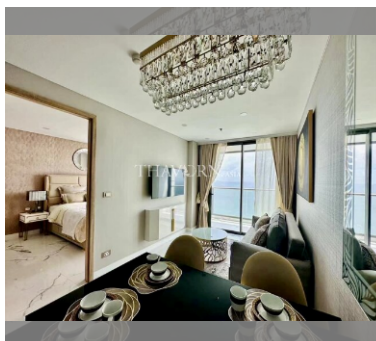

Condo for sale 1 bedroom 45 m² in Copacabana Beach Jomtien, Pattaya

฿ 8,700,000

UNIT PARAMETERS:

UID	FS-240391
quota	foreign quota
type	1 bedroom
size	45m²
floor	40
view	sea view
quality	not chosen
transfer fee payer	Seller 50/ Buyer 50

PROJECT PARAMETERS:

district	Jomtien
buildings	1
floors	59
built in	2022
maintenance	฿ 27,000/year

FACILITIES:

General information: highrise, meters to beach: 50, minutes to beach: 1, shuttle bus, pets are allowed, open parking, multy-level parking.

Swimming pool: swimming pool, rooftop pool, infinity view, jacuzzi, pool bar , sunbathing area.

Chill zone: chill zone, garden, rooftop chillout.

Health zone: gym, sauna, hamam.

Other: lobby, meeting room, games room, kids playgarden, CCTV, security.