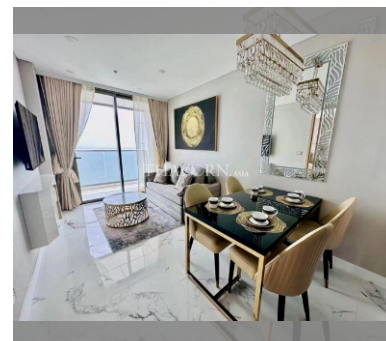

Condo for sale 1 bedroom 45 m² in Copacabana Beach Jomtien, Pattaya

฿ 8,700,000

UNIT PARAMETERS:

UID	FS-240391
quota	foreign quota
type	1 bedroom
size	45m²
floor	40
view	sea view
quality	not chosen
transfer fee payer	Seller 50/ Buyer 50

PROJECT PARAMETERS:

district	Jomtien
buildings	1
floors	59
built in	2022
maintenance	฿ 27,000/year

FACILITIES:

General information: highrise, meters to beach: 50, minutes to beach: 1, shuttle bus, pets are allowed, open parking, multy-level parking.

Swimming pool: swimming pool, rooftop pool, infinity view, jacuzzi, pool bar , sunbathing area.

Chill zone: chill zone, garden, rooftop chillout.

Health zone: gym, sauna, hamam.

Other: lobby, meeting room, games room, kids playgarden, CCTV, security.