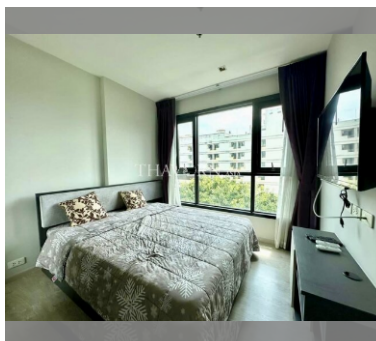

Condo for sale 1 bedroom 28 m² in The Base Central Pattaya, Pattaya

฿ 2,600,000

UNIT PARAMETERS:

UID	FS-240389
quota	company ownership
type	1 bedroom
size	28m²
floor	6
view	city view
quality	not chosen
transfer fee payer	Seller 50/Buyer 50

PROJECT PARAMETERS:

district	Central Pattaya
buildings	3
floors	32
built in	2016

FACILITIES:

General information: highrise, meters to beach: 100, minutes to beach: 5, covered parking.

Swimming pool: swimming pool, rooftop pool.

Chill zone: garden, rooftop chillout, barbeque areas.

Health zone: gym.

Other: lobby, CCTV, security.