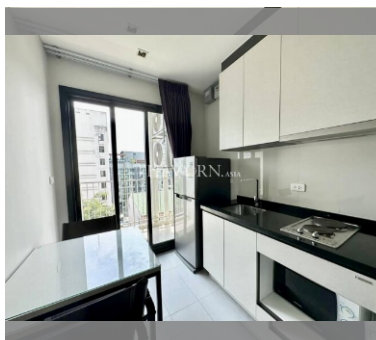

Condo for sale 1 bedroom 28 m² in The Base Central Pattaya, Pattaya

฿ 2,600,000

UNIT PARAMETERS:

UID	FS-240389
quota	company ownership
type	1 bedroom
size	28m²
floor	6
view	city view
quality	not chosen
transfer fee payer	Seller 50/Buyer 50

PROJECT PARAMETERS:

district	Central Pattaya
buildings	3
floors	32
built in	2016

FACILITIES:

General information: highrise, meters to beach: 100, minutes to beach: 5, covered parking.

Swimming pool: swimming pool, rooftop pool.

Chill zone: garden, rooftop chillout, barbeque areas.

Health zone: gym.

Other: lobby, CCTV, security.