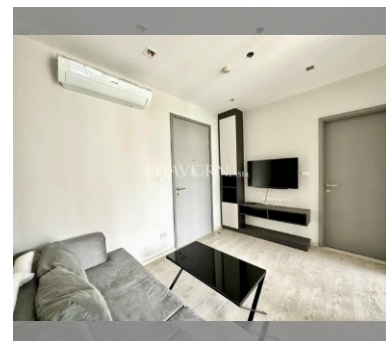

Condo for sale 1 bedroom 28 m² in The Base Central Pattaya, Pattaya

฿ 2,600,000

UNIT PARAMETERS:

UID	FS-240389
quota	company ownership
type	1 bedroom
size	28m²
floor	6
view	city view
quality	not chosen
transfer fee payer	Seller 50/Buyer 50

PROJECT PARAMETERS:

district	Central Pattaya
buildings	3
floors	32
built in	2016

FACILITIES:

General information: highrise, meters to beach: 100, minutes to beach: 5, covered parking.

Swimming pool: swimming pool, rooftop pool.

Chill zone: garden, rooftop chillout, barbeque areas.

Health zone: gym.

Other: lobby, CCTV, security.