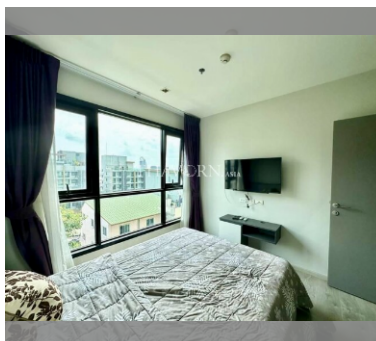

Condo for sale 1 bedroom 28 m² in The Base Central Pattaya, Pattaya

฿ 2,600,000

UNIT PARAMETERS:

UID	FS-240389
quota	company ownership
type	1 bedroom
size	28m²
floor	6
view	city view
quality	not chosen
transfer fee payer	Seller 50/Buyer 50

PROJECT PARAMETERS:

district	Central Pattaya
buildings	3
floors	32
built in	2016

FACILITIES:

General information: highrise, meters to beach: 100, minutes to beach: 5, covered parking.

Swimming pool: swimming pool, rooftop pool.

Chill zone: garden, rooftop chillout, barbeque areas.

Health zone: gym.

Other: lobby, CCTV, security.