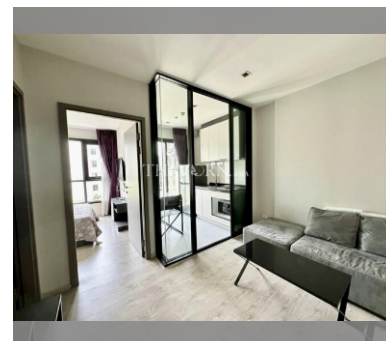

Condo for sale 1 bedroom 28 m² in The Base Central Pattaya, Pattaya

฿ 2,600,000

UNIT PARAMETERS:

UID	FS-240389
quota	company ownership
type	1 bedroom
size	28m²
floor	6
view	city view
quality	not chosen
transfer fee payer	Seller 50/Buyer 50

PROJECT PARAMETERS:

district	Central Pattaya
buildings	3
floors	32
built in	2016

FACILITIES:

General information: highrise, meters to beach: 100, minutes to beach: 5, covered parking.

Swimming pool: swimming pool, rooftop pool.

Chill zone: garden, rooftop chillout, barbeque areas.

Health zone: gym.

Other: lobby, CCTV, security.