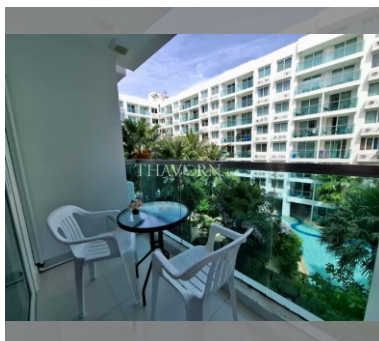

Condo for sale 1 bedroom 35 m² in Amazon Residence, Pattaya

฿ 1,750,000

UNIT PARAMETERS:

UID	FS-240386
quota	foreign quota
type	1 bedroom
size	35m²
floor	4
view	pool view
quality	not chosen
transfer cost	
transfer fee payer	Seller50 /Buyer50
additional cost	

PROJECT PARAMETERS:

district	Jomtien
buildings	4
floors	8
built in	2014
maintenance	฿ 14,700/year

FACILITIES:

General information: resort, shuttle bus, open parking.

Swimming pool: swimming pool, kids pool, water slides, waterfall, jacuzzi.

Chill zone: chill zone, garden.

Health zone: gym, sauna, hamam.

Other: reception, lobby, games room, CCTV, security, minimart, laundry.