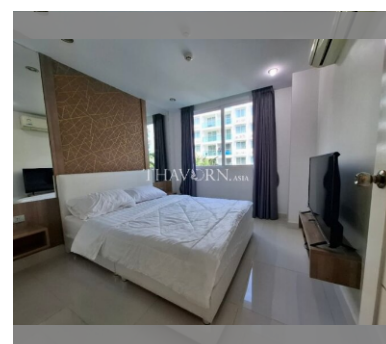

Condo for sale 1 bedroom 35 m² in Amazon Residence, Pattaya

฿ 1,750,000

UNIT PARAMETERS:

UID	FS-240386
quota	foreign quota
type	1 bedroom
size	35m²
floor	4
view	pool view
quality	not chosen
transfer cost	
transfer fee payer	Seller50 /Buyer50
additional cost	

PROJECT PARAMETERS:

district	Jomtien
buildings	4
floors	8
built in	2014
maintenance	฿ 14,700/year

FACILITIES:

General information: resort, shuttle bus, open parking.

Swimming pool: swimming pool, kids pool, water slides, waterfall, jacuzzi.

Chill zone: chill zone, garden.

Health zone: gym, sauna, hamam.

Other: reception, lobby, games room, CCTV, security, minimart, laundry.