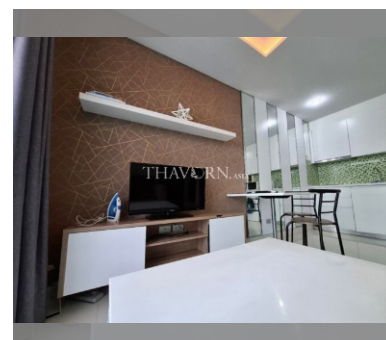

Condo for sale 1 bedroom 35 m² in Amazon Residence, Pattaya

฿ 1,750,000

UNIT PARAMETERS:

UID	FS-240386
quota	foreign quota
type	1 bedroom
size	35m²
floor	4
view	pool view
quality	not chosen
transfer cost	
transfer fee payer	Seller50 /Buyer50
additional cost	

PROJECT PARAMETERS:

district	Jomtien
buildings	4
floors	8
built in	2014
maintenance	฿ 14,700/year

FACILITIES:

General information: resort, shuttle bus, open parking.

Swimming pool: swimming pool, kids pool, water slides, waterfall, jacuzzi.

Chill zone: chill zone, garden.

Health zone: gym, sauna, hamam.

Other: reception, lobby, games room, CCTV, security, minimart, laundry.