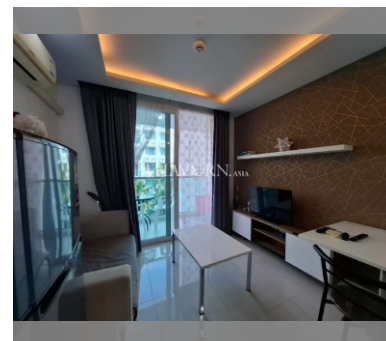

Condo for sale 1 bedroom 35 m² in Amazon Residence, Pattaya

฿ 1,750,000

UNIT PARAMETERS:

UID	FS-240386
quota	foreign quota
type	1 bedroom
size	35m²
floor	4
view	pool view
quality	not chosen
transfer cost	
transfer fee payer	Seller50 /Buyer50
additional cost	

PROJECT PARAMETERS:

district	Jomtien
buildings	4
floors	8
built in	2014
maintenance	฿ 14,700/year

FACILITIES:

General information: resort, shuttle bus, open parking.

Swimming pool: swimming pool, kids pool, water slides, waterfall, jacuzzi.

Chill zone: chill zone, garden.

Health zone: gym, sauna, hamam.

Other: reception, lobby, games room, CCTV, security, minimart, laundry.