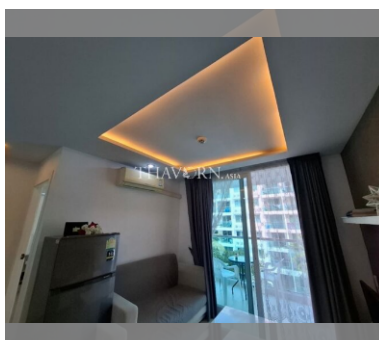

Condo for sale 1 bedroom 35 m² in Amazon Residence, Pattaya

฿ 1,750,000

UNIT PARAMETERS:

UID	FS-240386
quota	foreign quota
type	1 bedroom
size	35m²
floor	4
view	pool view
quality	not chosen
transfer cost	
transfer fee payer	Seller50 /Buyer50
additional cost	

PROJECT PARAMETERS:

district	Jomtien
buildings	4
floors	8
built in	2014
maintenance	฿ 14,700/year

FACILITIES:

General information: resort, shuttle bus, open parking.

Swimming pool: swimming pool, kids pool, water slides, waterfall, jacuzzi.

Chill zone: chill zone, garden.

Health zone: gym, sauna, hamam.

Other: reception, lobby, games room, CCTV, security, minimart, laundry.