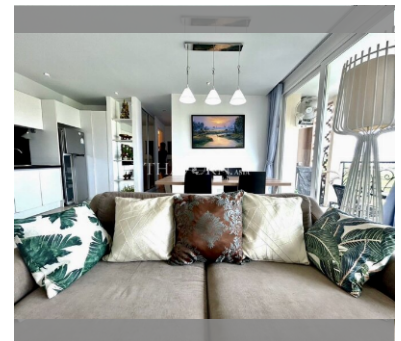

Condo for sale 2 bedroom 72 m² in Atlantis Condo Resort, Pattaya

฿ 4,090,000

UNIT PARAMETERS:

UID	FS-240385
quota	foreign quota
type	2 bedroom
size	72m²
floor	4
view	city view
quality	not chosen
transfer fee payer	Seller 50/ Buyer 50

PROJECT PARAMETERS:

district	Jomtien
buildings	5
floors	8
built in	2014
maintenance	฿ 30,240/year

FACILITIES:

General information: resort, meters to beach: 500, minutes to beach: 5, open parking, covered parking.

Swimming pool: swimming pool, kids pool, water slides, waterfall, jacuzzi.

Chill zone: chill zone, garden.

Health zone: gym, sauna, hamam.

Other: reception, lobby, clubhouse, games room, kids playgarden, CCTV, security, minimart, laundry.