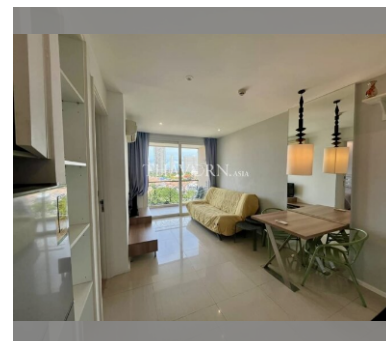

Condo for sale 1 bedroom 36 m² in Atlantis Condo Resort, Pattaya

฿ 1,950,000

UNIT PARAMETERS:

UID	FS-240384
quota	foreign quota
type	1 bedroom
size	36m²
floor	8
view	city view
quality	not chosen
transfer fee payer	Seller 50/ Buyer 50

PROJECT PARAMETERS:

district	Jomtien
buildings	5
floors	8
built in	2014
maintenance	฿ 15,120/year

FACILITIES:

General information: resort, meters to beach: 500, minutes to beach: 5, open parking, covered parking.

Swimming pool: swimming pool, kids pool, water slides, waterfall, jacuzzi.

Chill zone: chill zone, garden.

Health zone: gym, sauna, hamam.

Other: reception, lobby, clubhouse, games room, kids playgarden, CCTV, security, minimart, laundry.