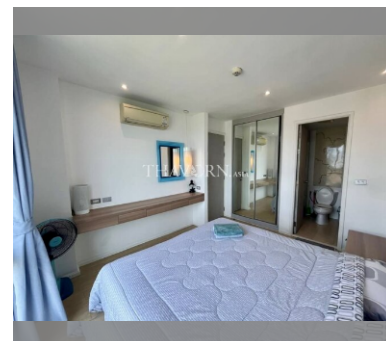

Condo for sale 1 bedroom 36 m² in Atlantis Condo Resort, Pattaya

฿ 1,950,000

UNIT PARAMETERS:

UID	FS-240384
quota	foreign quota
type	1 bedroom
size	36m²
floor	8
view	city view
quality	not chosen
transfer fee payer	Seller 50/ Buyer 50

PROJECT PARAMETERS:

district	Jomtien
buildings	5
floors	8
built in	2014
maintenance	฿ 15,120/year

FACILITIES:

General information: resort, meters to beach: 500, minutes to beach: 5, open parking, covered parking.

Swimming pool: swimming pool, kids pool, water slides, waterfall, jacuzzi.

Chill zone: chill zone, garden.

Health zone: gym, sauna, hamam.

Other: reception, lobby, clubhouse, games room, kids playgarden, CCTV, security, minimart, laundry.