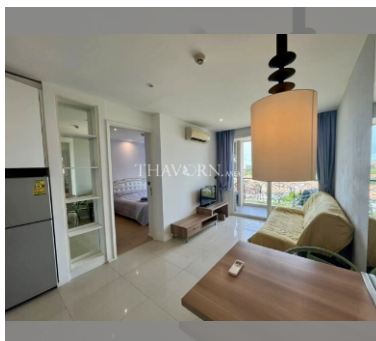

Condo for sale 1 bedroom 36 m² in Atlantis Condo Resort, Pattaya

฿ 1,950,000

UNIT PARAMETERS:

UID	FS-240384
quota	foreign quota
type	1 bedroom
size	36m²
floor	8
view	city view
quality	not chosen
transfer fee payer	Seller 50/ Buyer 50

PROJECT PARAMETERS:

district	Jomtien
buildings	5
floors	8
built in	2014
maintenance	฿ 15,120/year

FACILITIES:

General information: resort, meters to beach: 500, minutes to beach: 5, open parking, covered parking.

Swimming pool: swimming pool, kids pool, water slides, waterfall, jacuzzi.

Chill zone: chill zone, garden.

Health zone: gym, sauna, hamam.

Other: reception, lobby, clubhouse, games room, kids playgarden, CCTV, security, minimart, laundry.