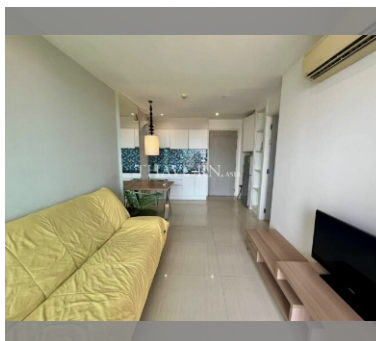

Condo for sale 1 bedroom 36 m² in Atlantis Condo Resort, Pattaya

฿ 1,950,000

UNIT PARAMETERS:

UID	FS-240384
quota	foreign quota
type	1 bedroom
size	36m²
floor	8
view	city view
quality	not chosen
transfer fee payer	Seller 50/ Buyer 50

PROJECT PARAMETERS:

district	Jomtien
buildings	5
floors	8
built in	2014
maintenance	฿ 15,120/year

FACILITIES:

General information: resort, meters to beach: 500, minutes to beach: 5, open parking, covered parking.

Swimming pool: swimming pool, kids pool, water slides, waterfall, jacuzzi.

Chill zone: chill zone, garden.

Health zone: gym, sauna, hamam.

Other: reception, lobby, clubhouse, games room, kids playgarden, CCTV, security, minimart, laundry.