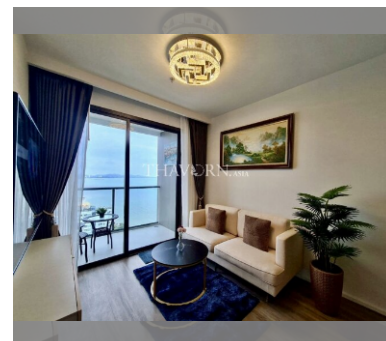

Condo for sale 2 bedroom 47 m² in Aeras, Pattaya

฿ 6,460,000

UNIT PARAMETERS:

UID	FS-240380
quota	thai quota
type	2 bedroom
size	47m²
floor	34
view	sea view
quality	not chosen
transfer fee payer	Seller 50/ Buyer 50

PROJECT PARAMETERS:

district	Jomtien
buildings	2
floors	38
built in	2017
maintenance	฿ 22,560/year

FACILITIES:

General information: highrise, underground parking.

Swimming pool: swimming pool, rooftop pool.

Chill zone: chill zone, garden, rooftop chillout.

Health zone: gym.

Other: lobby, clubhouse, games room, kids playgarden, CCTV, security, minimart.