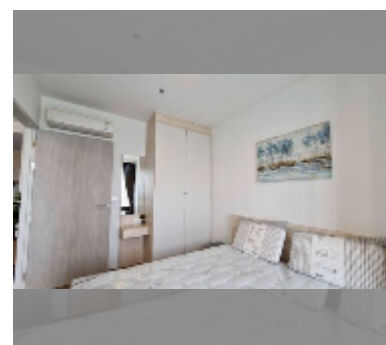

Condo for sale 2 bedroom 47 m² in Aeras, Pattaya

฿ 6,460,000

UNIT PARAMETERS:

UID	FS-240380
quota	thai quota
type	2 bedroom
size	47m²
floor	34
view	sea view

PROJECT PARAMETERS:

district	Jomtien
buildings	2
floors	38
built in	2017
maintenance	฿ 22,560/year

FACILITIES:

General information: highrise, underground parking.

Swimming pool: swimming pool, rooftop pool.

Chill zone: chill zone, garden, rooftop chillout.

Health zone: gym.

Other: lobby, clubhouse, games room, kids playgarden, CCTV, security, minimart.