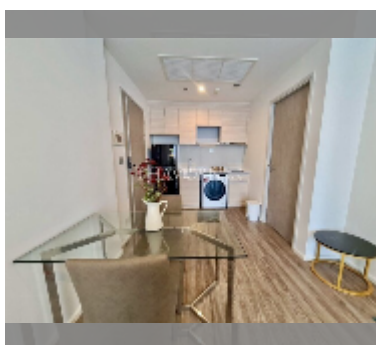

Condo for sale 2 bedroom 47 m² in Aeras, Pattaya

฿ 6,460,000

UNIT PARAMETERS:

UID	FS-240380
quota	thai quota
type	2 bedroom
size	47m²
floor	34
view	sea view

PROJECT PARAMETERS:

district	Jomtien
buildings	2
floors	38
built in	2017
maintenance	฿ 22,560/year

FACILITIES:

General information: highrise, underground parking.

Swimming pool: swimming pool, rooftop pool.

Chill zone: chill zone, garden, rooftop chillout.

Health zone: gym.

Other: lobby, clubhouse, games room, kids playgarden, CCTV, security, minimart.