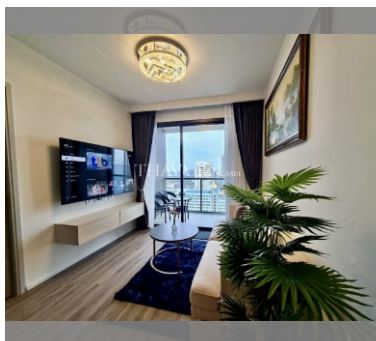

Condo for sale 2 bedroom 47 m² in Aeras, Pattaya

฿ 6,460,000

UNIT PARAMETERS:

UID	FS-240380
quota	thai quota
type	2 bedroom
size	47m²
floor	34
view	sea view
quality	not chosen
transfer fee payer	Seller 50/ Buyer 50

PROJECT PARAMETERS:

district	Jomtien
buildings	2
floors	38
built in	2017
maintenance	฿ 22,560/year

FACILITIES:

General information: highrise, underground parking.

Swimming pool: swimming pool, rooftop pool.

Chill zone: chill zone, garden, rooftop chillout.

Health zone: gym.

Other: lobby, clubhouse, games room, kids playgarden, CCTV, security, minimart.