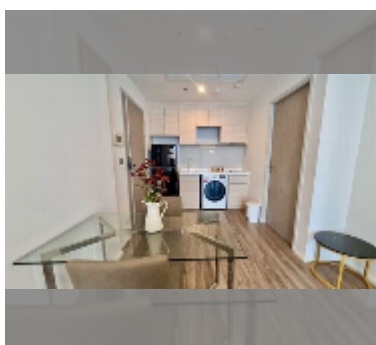

Condo for sale 2 bedroom 47 m² in Aeras, Pattaya

฿ 6,460,000

UNIT PARAMETERS:

UID	FS-240380
quota	thai quota
type	2 bedroom
size	47m²
floor	34
view	sea view

PROJECT PARAMETERS:

district	Jomtien
buildings	2
floors	38
built in	2017
maintenance	฿ 22,560/year

FACILITIES:

General information: highrise, underground parking.

Swimming pool: swimming pool, rooftop pool.

Chill zone: chill zone, garden, rooftop chillout.

Health zone: gym.

Other: lobby, clubhouse, games room, kids playgarden, CCTV, security, minimart.