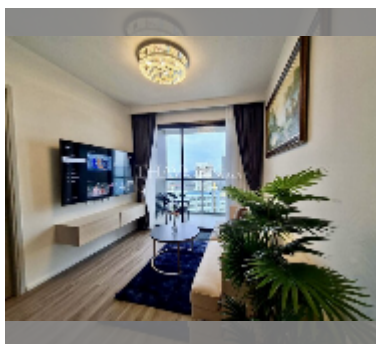

Condo for sale 2 bedroom 47 m² in Aeras, Pattaya

฿ 6,460,000

UNIT PARAMETERS:

UID	FS-240380
quota	thai quota
type	2 bedroom
size	47m²
floor	34
view	sea view

PROJECT PARAMETERS:

district	Jomtien
buildings	2
floors	38
built in	2017
maintenance	฿ 22,560/year

FACILITIES:

General information: highrise, underground parking.

Swimming pool: swimming pool, rooftop pool.

Chill zone: chill zone, garden, rooftop chillout.

Health zone: gym.

Other: lobby, clubhouse, games room, kids playgarden, CCTV, security, minimart.