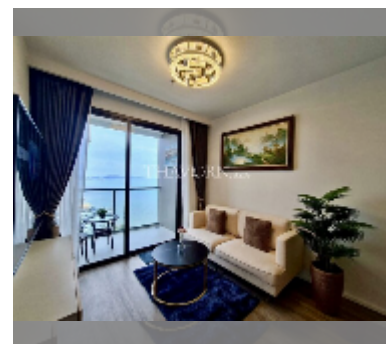

Condo for sale 2 bedroom 47 m² in Aeras, Pattaya

฿ 6,460,000

UNIT PARAMETERS:

UID	FS-240380
quota	thai quota
type	2 bedroom
size	47m²
floor	34
view	sea view

PROJECT PARAMETERS:

district	Jomtien
buildings	2
floors	38
built in	2017
maintenance	฿ 22,560/year

FACILITIES:

General information: highrise, underground parking.

Swimming pool: swimming pool, rooftop pool.

Chill zone: chill zone, garden, rooftop chillout.

Health zone: gym.

Other: lobby, clubhouse, games room, kids playgarden, CCTV, security, minimart.