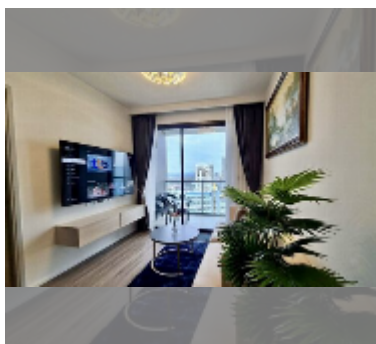

Condo for sale 2 bedroom 47 m² in Aeras, Pattaya

฿ 6,460,000

UNIT PARAMETERS:

UID	FS-240380
quota	thai quota
type	2 bedroom
size	47m²
floor	34
view	sea view

PROJECT PARAMETERS:

district	Jomtien
buildings	2
floors	38
built in	2017
maintenance	฿ 22,560/year

FACILITIES:

General information: highrise, underground parking.

Swimming pool: swimming pool, rooftop pool.

Chill zone: chill zone, garden, rooftop chillout.

Health zone: gym.

Other: lobby, clubhouse, games room, kids playgarden, CCTV, security, minimart.