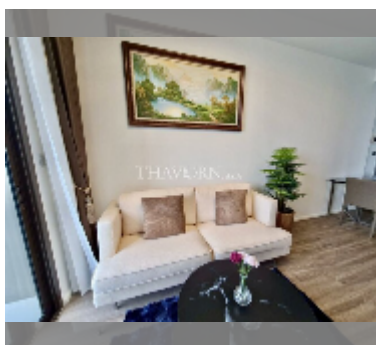

Condo for sale 2 bedroom 47 m² in Aeras, Pattaya

฿ 6,460,000

UNIT PARAMETERS:

UID	FS-240380
quota	thai quota
type	2 bedroom
size	47m²
floor	34
view	sea view

PROJECT PARAMETERS:

district	Jomtien
buildings	2
floors	38
built in	2017
maintenance	฿ 22,560/year

FACILITIES:

General information: highrise, underground parking.

Swimming pool: swimming pool, rooftop pool.

Chill zone: chill zone, garden, rooftop chillout.

Health zone: gym.

Other: lobby, clubhouse, games room, kids playgarden, CCTV, security, minimart.