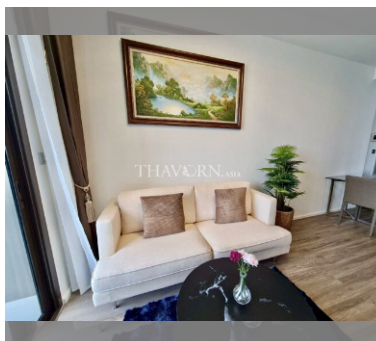

Condo for sale 2 bedroom 47 m² in Aeras, Pattaya

฿ 6,460,000

UNIT PARAMETERS:

UID	FS-240380
quota	thai quota
type	2 bedroom
size	47m²
floor	34
view	sea view
quality	not chosen
transfer fee payer	Seller 50/ Buyer 50

PROJECT PARAMETERS:

district	Jomtien
buildings	2
floors	38
built in	2017
maintenance	฿ 22,560/year

FACILITIES:

General information: highrise, underground parking.

Swimming pool: swimming pool, rooftop pool.

Chill zone: chill zone, garden, rooftop chillout.

Health zone: gym.

Other: lobby, clubhouse, games room, kids playgarden, CCTV, security, minimart.