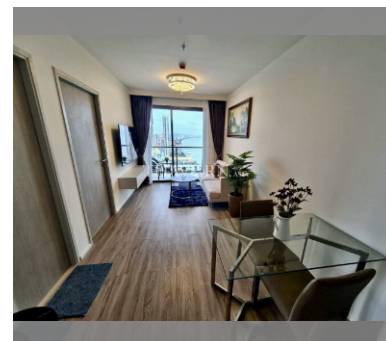

Condo for sale 2 bedroom 47 m² in Aeras, Pattaya

฿ 6,460,000

UNIT PARAMETERS:

UID	FS-240380
quota	thai quota
type	2 bedroom
size	47m²
floor	34
view	sea view
quality	not chosen
transfer fee payer	Seller 50/ Buyer 50

PROJECT PARAMETERS:

district	Jomtien
buildings	2
floors	38
built in	2017
maintenance	฿ 22,560/year

FACILITIES:

General information: highrise, underground parking.

Swimming pool: swimming pool, rooftop pool.

Chill zone: chill zone, garden, rooftop chillout.

Health zone: gym.

Other: lobby, clubhouse, games room, kids playgarden, CCTV, security, minimart.