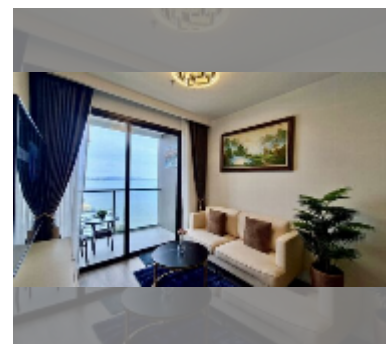

Condo for sale 2 bedroom 47 m² in Aeras, Pattaya

฿ 6,460,000

UNIT PARAMETERS:

UID	FS-240380
quota	thai quota
type	2 bedroom
size	47m²
floor	34
view	sea view

PROJECT PARAMETERS:

district	Jomtien
buildings	2
floors	38
built in	2017
maintenance	฿ 22,560/year

FACILITIES:

General information: highrise, underground parking.

Swimming pool: swimming pool, rooftop pool.

Chill zone: chill zone, garden, rooftop chillout.

Health zone: gym.

Other: lobby, clubhouse, games room, kids playgarden, CCTV, security, minimart.