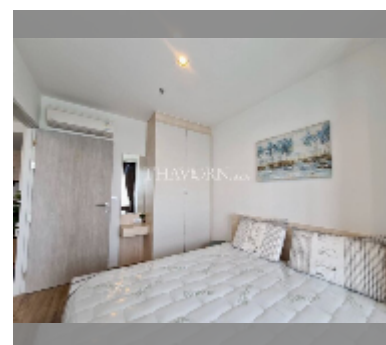

Condo for sale 2 bedroom 47 m² in Aeras, Pattaya

฿ 6,460,000

UNIT PARAMETERS:

UID	FS-240380
quota	thai quota
type	2 bedroom
size	47m²
floor	34
view	sea view

PROJECT PARAMETERS:

district	Jomtien
buildings	2
floors	38
built in	2017
maintenance	฿ 22,560/year

FACILITIES:

General information: highrise, underground parking.

Swimming pool: swimming pool, rooftop pool.

Chill zone: chill zone, garden, rooftop chillout.

Health zone: gym.

Other: lobby, clubhouse, games room, kids playgarden, CCTV, security, minimart.